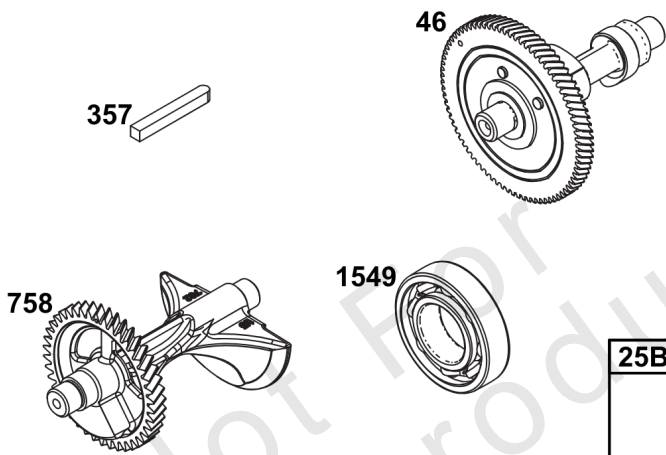

Crankshaft Group

REF NO	PART NO	QTY	DESCRIPTION
16	84003579	1	CRANKSHAFT
24	596976	1	KEY, Flywheel
25	84005038	1	PISTON ASSEMBLY -(Use After Date Code 20120700)
25	84005037	1	PISTON ASSEMBLY -(.020" Oversize)(Use After Date Code 20120700)
25A	84006577	1	PISTON ASSEMBLY -(Use Before Date Code 20120800)
25B	84006578	1	PISTON ASSEMBLY -(.020" Oversize)(Use Before Date Code 20120800)
26	84004091	1	SET, Ring
26	84004097	1	SET, Ring -(.020" Oversize)
27	84005040	2	LOCK, Piston Pin
28	84005039	1	PIN, Piston -(Use After Date Code 20120700)
29	84005041	1	ROD, Connecting -(Use After Date Code 20120700)
32	596984	2	SCREW -(Connecting Rod)
46	84005044	1	CAMSHAFT
357	591054	1	KEY, Drive Pulley
758	84004464	1	COUNTERWEIGHT
1549	84003459	1	BEARING, Ball -(Crankshaft)