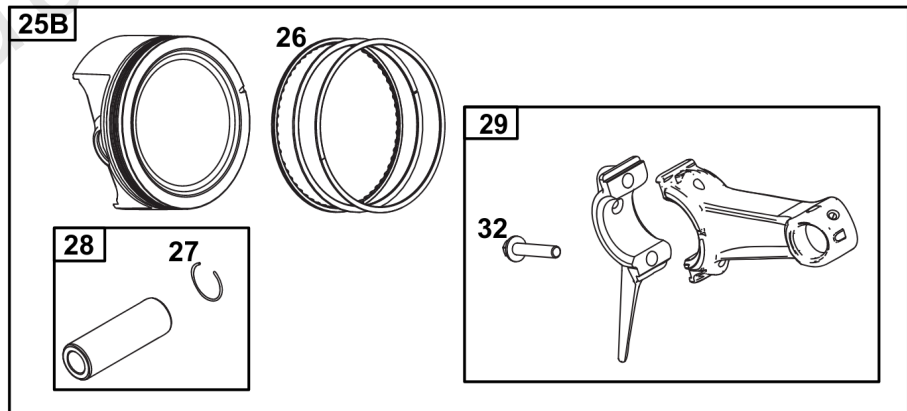

Crankshaft Group

REF NO	PART NO	QTY	DESCRIPTION
16	84003579	1	CRANKSHAFT
24	596976	1	KEY, Flywheel
25	84005038	1	PISTON ASSEMBLY -(Use After Date Code 20120700)
25	84005037	1	PISTON ASSEMBLY -(.020" Oversize)(Use After Date Code 20120700)
25A	84006577	1	PISTON ASSEMBLY -(Use Before Date Code 20120800)
25B	84006578	1	PISTON ASSEMBLY -(.020" Oversize)(Use Before Date Code 20120800)
26	84004091	1	SET, Ring
26	84004097	1	SET, Ring -(.020" Oversize)
27	84005040	2	LOCK, Piston Pin
28	84005039	1	PIN, Piston -(Use After Date Code 20120700)
29	84005041	1	ROD, Connecting -(Use After Date Code 20120700)
32	596984	2	SCREW -(Connecting Rod)
46	84005044	1	CAMSHAFT
357	591054	1	KEY, Drive Pulley
758	84004464	1	COUNTERWEIGHT
1549	84003459	1	BEARING, Ball -(Crankshaft)