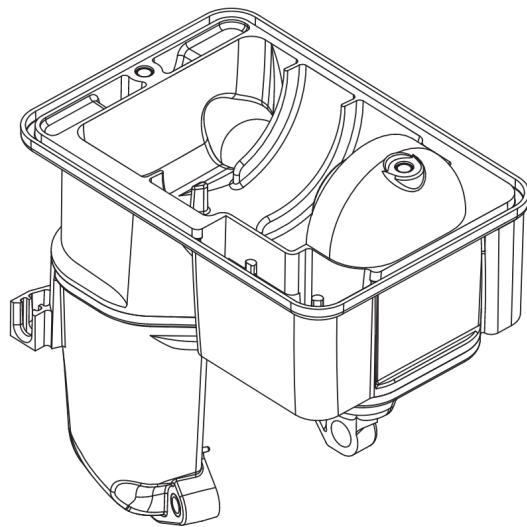

# Parts Manual

Mfg. No: 25V337-0015-F1

---

<b>Model Components</b>	<b>Page</b>
Air Cleaner Group.....	4
Alternator Group.....	6
Blower Housing Group.....	8
Carburetor Group.....	10
Controls Group.....	12
Crankcase Cover/Sump and Lubrication Group.....	14
Crankshaft Group.....	16
Cylinder Group.....	18
Cylinder Head Group.....	20
Exhaust Group.....	22
Flywheel, Ignition, and Starter Group.....	24
Fuel Supply Group.....	26

## ***Air Cleaner Group***

<b>REF NO</b>	<b>PART NO</b>	<b>QTY</b>	<b>DESCRIPTION</b>
11	84004191	1	TUBE, Breather
265A	-----	1	CLAMP, Casing -(Part information located in Controls Group.)
267A	-----	1	SCREW -(Part information located in Controls Group.)
163	-----	1	GASKET, Air Cleaner -(Part information located in Carburetor Group.)
445	84002310	1	FILTER, A/C Cartridge
467	84004159	1	KNOB, Air Cleaner Cover
467A	596759	1	KNOB, Air Cleaner Cover
536	84004266	1	CLEANER, Air
875	84004267	1	BASE, Air Cleaner
968	84004278	1	COVER, Air Cleaner
1406	84007679	1	VALVE, Debris
1453	84004276	1	SEAL, Air Cleaner Cover