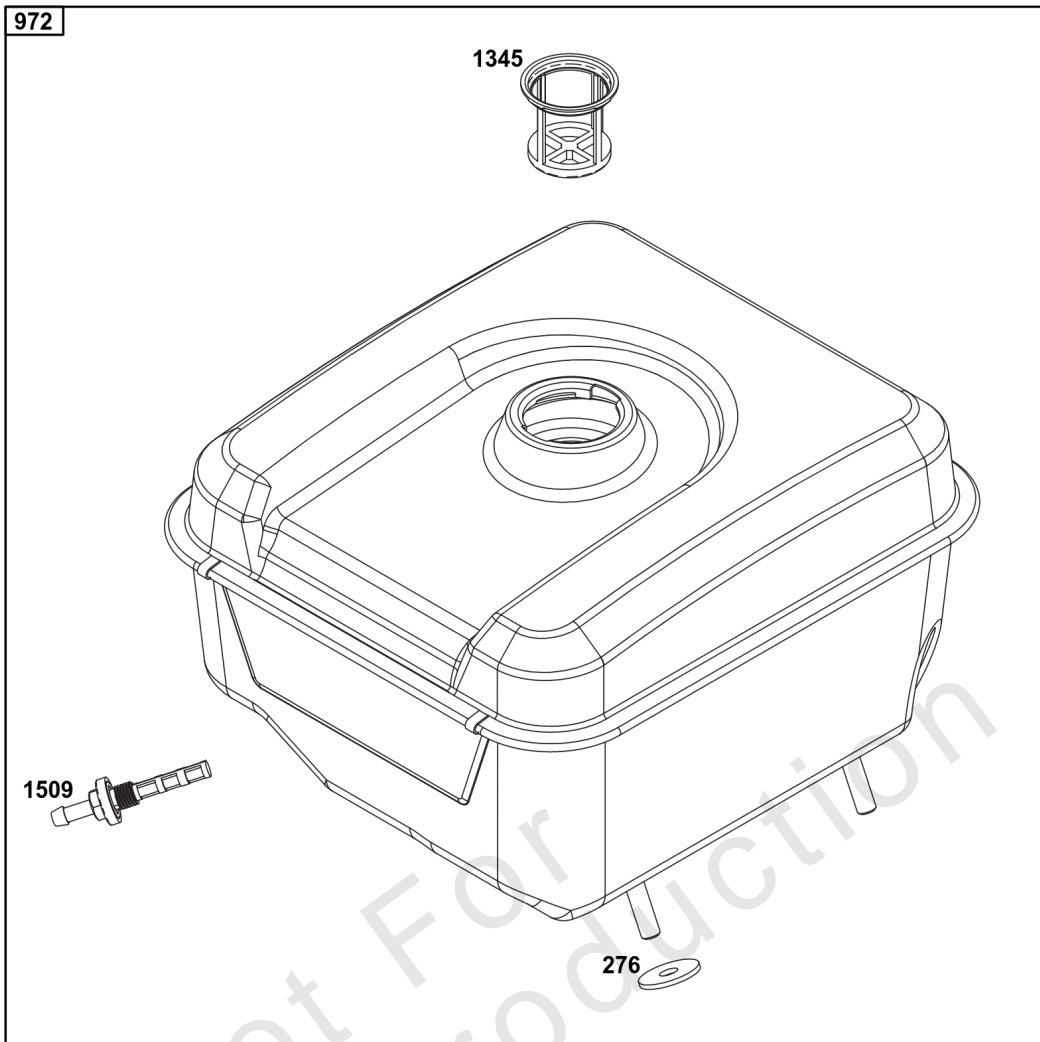

Fuel Supply Group

REF NO	PART NO	QTY	DESCRIPTION
186	691764	1	CONNECTOR-HOSE
187	84004251	1	LINE, Fuel
187A	84004193	1	LINE, Fuel
187B	84004194	1	LINE, Fuel
190	84004226	2	SCREW -(Fuel Tank)
276	84004253	2	WASHER, Sealing
385	590703	2	SCREW -(Fuel Pump)
387	597338	1	PUMP, Fuel
601	791850	2	CLAMP, Hose
703	84004255	2	CLIP
705	707919	2	NUT -(Fuel Tank)
788	84004473	1	BRACKET, Fuel Pump
957	596765	1	CAP, Fuel Tank -Used Before Code Date 22010100
957A	84007570	1	CAP, Fuel Tank -Used After Code Date 21123100
972	84004212	1	TANK, Fuel
1345	792917	1	FILTER, Filler Neck
1357	590688	1	SLEEVE, Fuel Line
1357B	590688	1	SLEEVE, Fuel Line
1509	797346	1	OUTLET, Tank