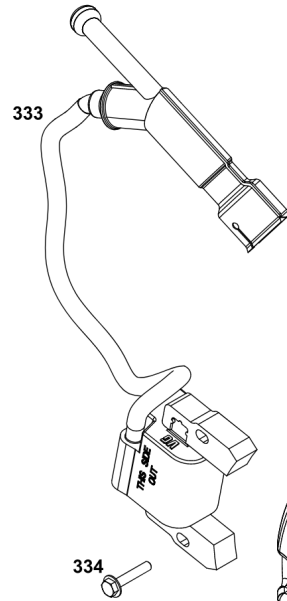

Flywheel, Ignition, and Starter Group

REF NO	PART NO	QTY	DESCRIPTION
23	84004285	1	FLYWHEEL
60	597080	1	GRIP, Starter Rope
65	590683	3	SCREW -(Rewind Starter)
309	84004169	1	MOTOR, Starter
332	591988	1	NUT -(Flywheel)
333	84004162	1	ARMATURE, Magneto
334	699477	2	SCREW -(Magneto Armature)
356	84004210	1	WIRE, Stop
363	19203	1	PULLER, Flywheel
455	84004287	1	CUP, Flywheel
555	597012	2	SCREW -(Starter Solenoid)
608	84004174	1	STARTER, Rewind
697	84004281	2	SCREW -(Starter Motor) (Drive Cap)
920	84007143	1	SOLENOID, Starter
1005	84004286	1	FAN, Flywheel