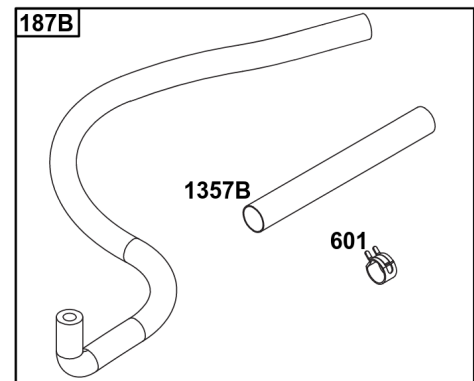

Fuel Supply Group

REF NO	PART NO	QTY	DESCRIPTION
186	691764	1	CONNECTOR-HOSE
187	84004251	1	LINE, Fuel
187A	84004193	1	LINE, Fuel
187B	84004194	1	LINE, Fuel
190	84004226	2	SCREW -(Fuel Tank)
276	84004253	2	WASHER, Sealing
385	590703	2	SCREW -(Fuel Pump)
387	597338	1	PUMP, Fuel
601	791850	2	CLAMP, Hose
703	84004255	2	CLIP
705	707919	2	NUT -(Fuel Tank)
788	84004473	1	BRACKET, Fuel Pump
957	596765	1	CAP, Fuel Tank -Used Before Code Date 22010100
957A	84007570	1	CAP, Fuel Tank -Used After Code Date 21123100
972	84004212	1	TANK, Fuel
1345	792917	1	FILTER, Filler Neck
1357	590688	1	SLEEVE, Fuel Line
1357B	590688	1	SLEEVE, Fuel Line
1509	797346	1	OUTLET, Tank