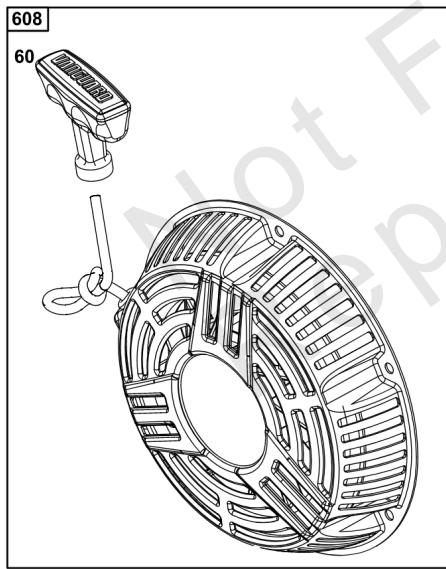

Flywheel, Ignition, and Starter Group

REF NO	PART NO	QTY	DESCRIPTION
23	84004285	1	FLYWHEEL
60	597080	1	GRIP, Starter Rope
65	590683	3	SCREW -(Rewind Starter)
309	84004169	1	MOTOR, Starter
332	591988	1	NUT -(Flywheel)
333	84004162	1	ARMATURE, Magneto
334	699477	2	SCREW -(Magneto Armature)
356	84004210	1	WIRE, Stop
363	19203	1	PULLER, Flywheel
455	84004287	1	CUP, Flywheel
555	597012	2	SCREW -(Starter Solenoid)
608	84004174	1	STARTER, Rewind
697	84004281	2	SCREW -(Starter Motor) (Drive Cap)
920	84007143	1	SOLENOID, Starter
1005	84004286	1	FAN, Flywheel