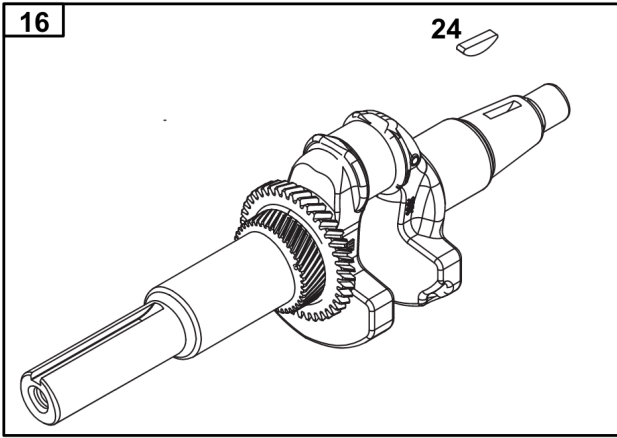

Crankshaft Group

REF NO	PART NO	QTY	DESCRIPTION
16	84003579	1	CRANKSHAFT
24	596976	1	KEY, Flywheel
25	84005038	1	PISTON ASSEMBLY -(Use After Date Code 20120700)
25	84005037	1	PISTON ASSEMBLY -(.020" Oversize)(Use After Date Code 20120700)
25A	84006577	1	PISTON ASSEMBLY -(Use Before Date Code 20120800)
25B	84006578	1	PISTON ASSEMBLY -(.020" Oversize)(Use Before Date Code 20120800)
26	84004091	1	SET, Ring
26	84004097	1	SET, Ring -(.020" Oversize)
27	84005040	2	LOCK, Piston Pin
28	84005039	1	PIN, Piston -(Use After Date Code 20120700)
29	84005041	1	ROD, Connecting -(Use After Date Code 20120700)
32	596984	2	SCREW -(Connecting Rod)
46	84005044	1	CAMSHAFT
357	591054	1	KEY, Drive Pulley
758	84004464	1	COUNTERWEIGHT
1549	84003459	1	BEARING, Ball -(Crankshaft)