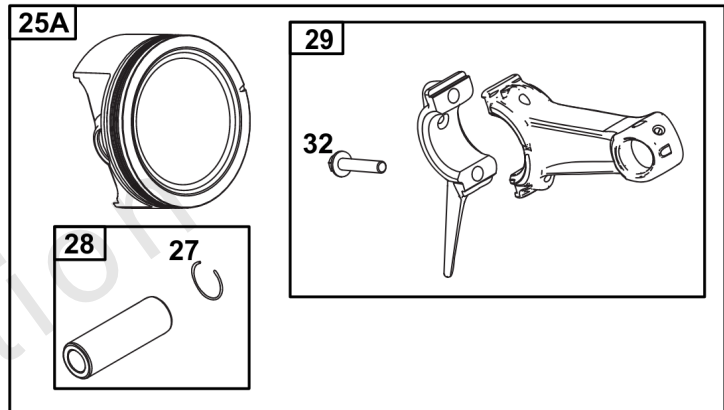

Crankshaft Group

REF NO	PART NO	QTY	DESCRIPTION
16	84003579	1	CRANKSHAFT
24	596976	1	KEY, Flywheel
25	84005038	1	PISTON ASSEMBLY -(Use After Date Code 20120700)
25	84005037	1	PISTON ASSEMBLY -(.020" Oversize)(Use After Date Code 20120700)
25A	84006577	1	PISTON ASSEMBLY -(Use Before Date Code 20120800)
25B	84006578	1	PISTON ASSEMBLY -(.020" Oversize)(Use Before Date Code 20120800)
26	84004091	1	SET, Ring
26	84004097	1	SET, Ring -(.020" Oversize)
27	84005040	2	LOCK, Piston Pin
28	84005039	1	PIN, Piston -(Use After Date Code 20120700)
29	84005041	1	ROD, Connecting -(Use After Date Code 20120700)
32	596984	2	SCREW -(Connecting Rod)
46	84005044	1	CAMSHAFT
357	591054	1	KEY, Drive Pulley
758	84004464	1	COUNTERWEIGHT
1549	84003459	1	BEARING, Ball -(Crankshaft)