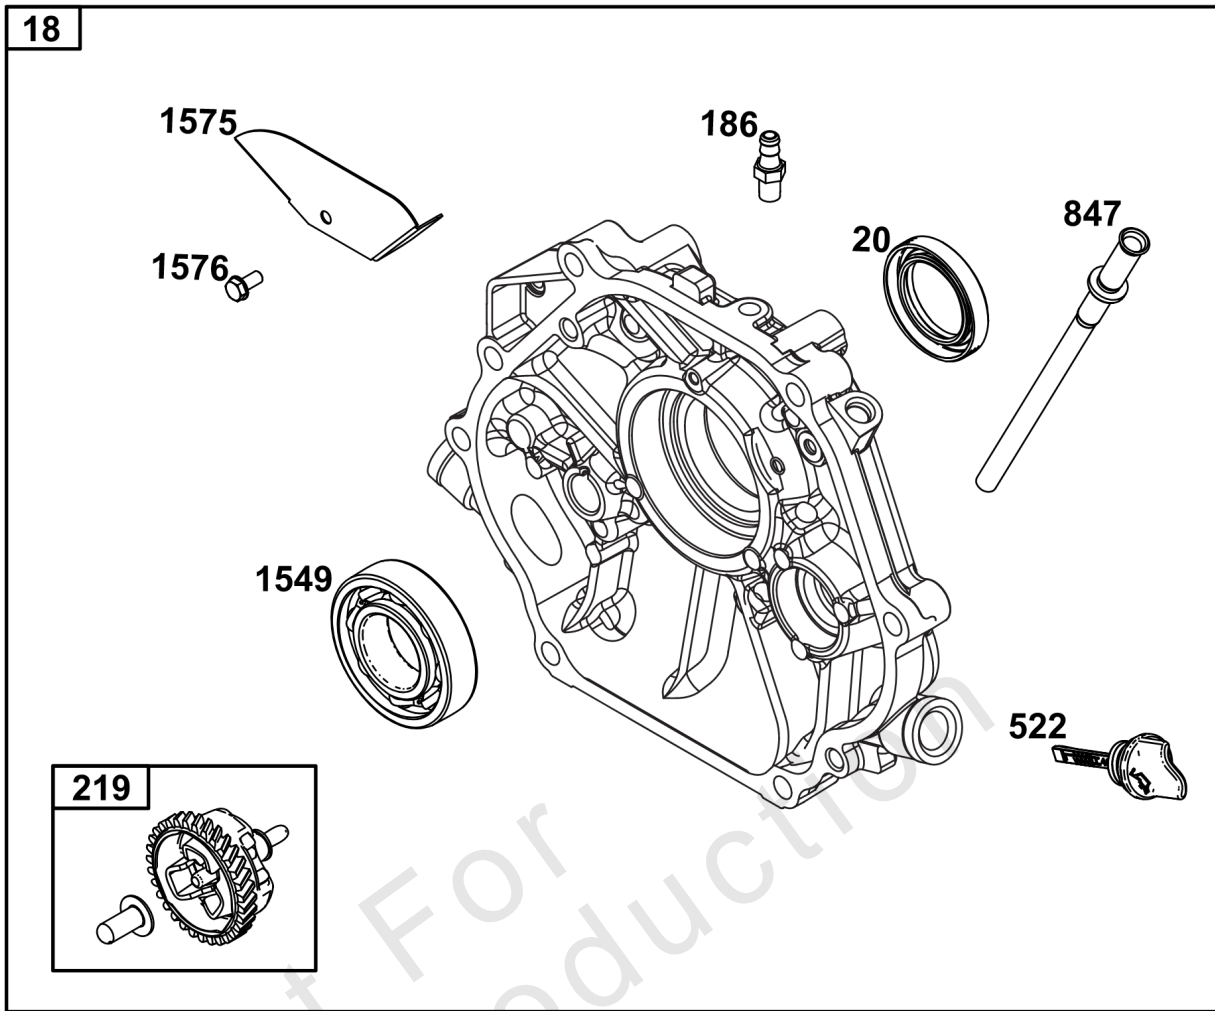

Crankcase Cover/Sump and Lubrication Group

REF NO	PART NO	QTY	DESCRIPTION
3	-----	1	SEAL, Oil -(Part information located in Cylinder Group.)
18	84004478	1	COVER, CRANKCASE
20	84004101	1	SEAL, Oil -(PTO Side)
22	84004103	7	SCREW -(Crankcase Cover/Sump)
46	-----	1	CAMSHAFT -(Part information located in Crankshaft Group.)
186	-----	1	CONNECTOR, Hose -(Part information located in Fuel Supply Group.)
219	84004200	1	GEAR, Governor
522	84004104	2	PLUG, Dipstick/Fill
523	84004105	1	DIPSTICK
718A	-----	2	PIN, Locating -(Part information located in Cylinder Group.)
847	84004831	1	TUBE, Dipstick
850	-----	1	SEALANT, Liquid -(Part information located in Cylinder Group.)
1549	-----	1	BEARING, Ball -(Part information located in Crankshaft Group.)
1575	84004192	1	SHIELD, Oil
1576	597036	1	SCREW -(Oil Shield)
1620	84008367	1	GASKET SET, Crankcase