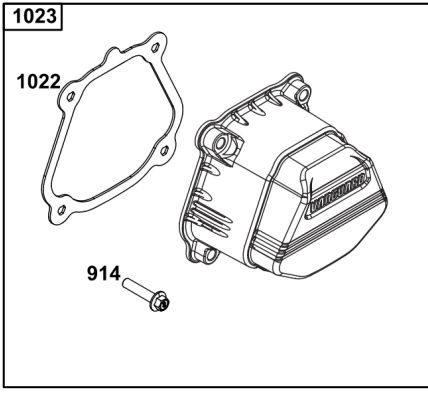

Cylinder Head Group

REF NO	PART NO	QTY	DESCRIPTION
5	84005042	1	HEAD, Cylinder
7	84004760	1	GASKET, Cylinder Head
13	84004122	4	SCREW -(Cylinder Head)
33	84004114	1	VALVE, Exhaust
34	84004113	1	VALVE, Intake
35	84004112	2	SPRING, Valve -(Intake)
36	84004112	2	SPRING, Valve -(Exhaust)
42	84004116	4	KEEPER, Valve
45	84004130	2	TAPPET, Valve
51B	84004164	1	GASKET, Intake
51C	84004166	1	GASKET, Intake
163	-----	1	GASKET, Air Cleaner -(Part information located in Carburetor Group.)
192	84006535	2	ADJUSTER, Rocker Arm
238	84004109	2	CAP, Valve
296	84004119	2	STUD -(Muffler)
337	597383	1	PLUG, Spark
383	19576S	1	WRENCH, Spark Plug
553	84004117	2	RETAINER, Valve Spring
553A	84004118	1	RETAINER, Valve Spring
718	-----	2	PIN, Locating -(Part information located in Cylinder Group.)
798	597000	2	SCREW -(Rocker Arm)
850	-----	1	SEALANT, Liquid -(Part information located in Cylinder Group.)
868	84004111	1	SEAL, Valve
883	-----	1	GASKET, Exhaust -(Part information located in Exhaust Group.)
914	597016	4	SCREW -(Rocker Cover)
1022	84004126	1	GASKET, Rocker Cover
1023	84005291	1	COVER, Rocker
1026	84004129	2	ROD, Push
1029	84004110	2	ARM, Rocker
1034	84006550	1	GUIDE, Push Rod -Used Before Code Date 20092400
1034A	84005043	1	GUIDE, Push Rod -Used After Code Date 20092300
1630	84012627	1	GASKET SET, Valve -(Service Kits can include parts not for this engine.)