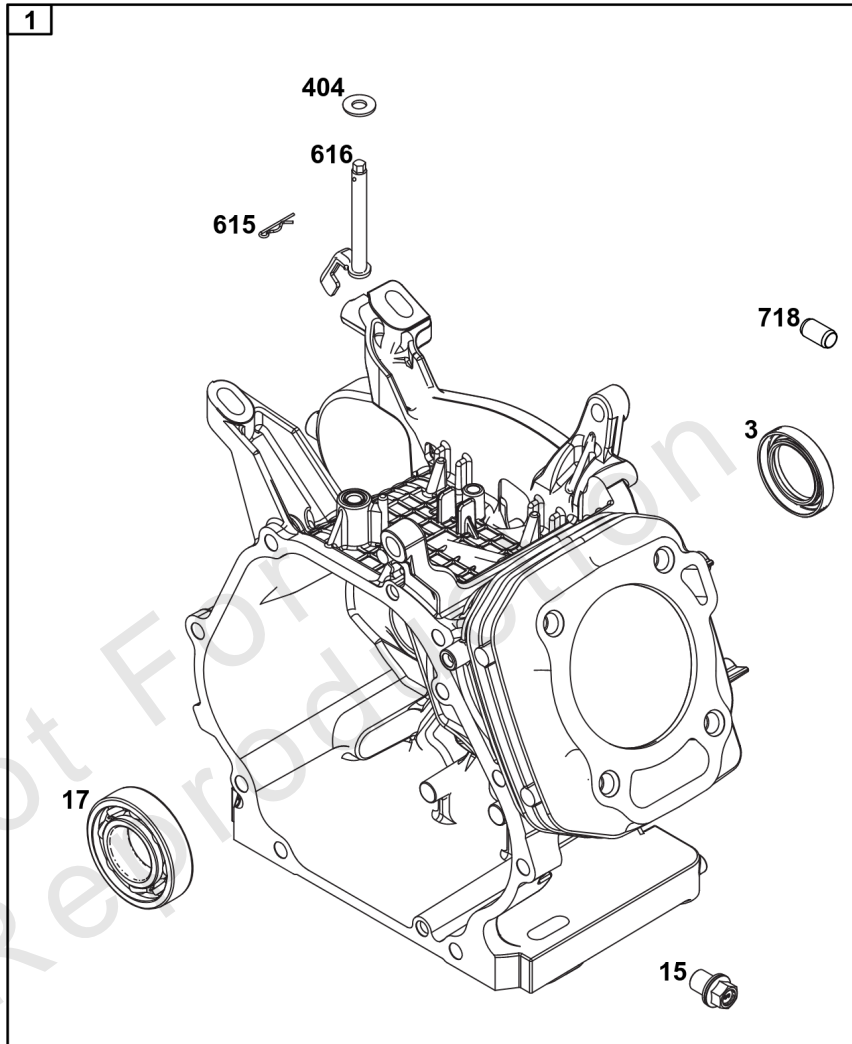

Cylinder Group

REF NO	PART NO	QTY	DESCRIPTION
1	84004373	1	CYLINDER ASSEMBLY
3	84004101	1	SEAL, Oil -(Magneto Side)
7	-----	1	GASKET, Cylinder Head -(Part information located in Cylinder Head Group.)
15	84004108	2	PLUG, Oil Drain
17	84004100	1	BEARING, Ball -(Cylinder)
20	-----	1	SEAL, Oil -(Part information located in Crankcase Cover/Sump and Lubrication Group.)
227	-----	1	LEVER, Governor Control -(Part information located in Controls Group.)
306	84004123	1	SHIELD, Cylinder
307	590850	1	SCREW -(Cylinder Shield)
404	84004197	1	WASHER -(Governor Crank)
505	-----	1	NUT -(Part information located in Controls Group.)
562	-----	1	BOLT -(Part information located in Controls Group.)
615	84004198	1	RETAINER, Governor Shaft
616	84004196	1	CRANK, Governor
718	84004120	2	PIN, Locating
718A	590713	2	PIN, Locating
799	590703	2	SCREW -(Oil Sensor)
850	100106	1	SEALANT, Liquid
1620	-----	1	GASKET SET, Crankcase -(Part information located in Crankcase Cover/Sump Group.)