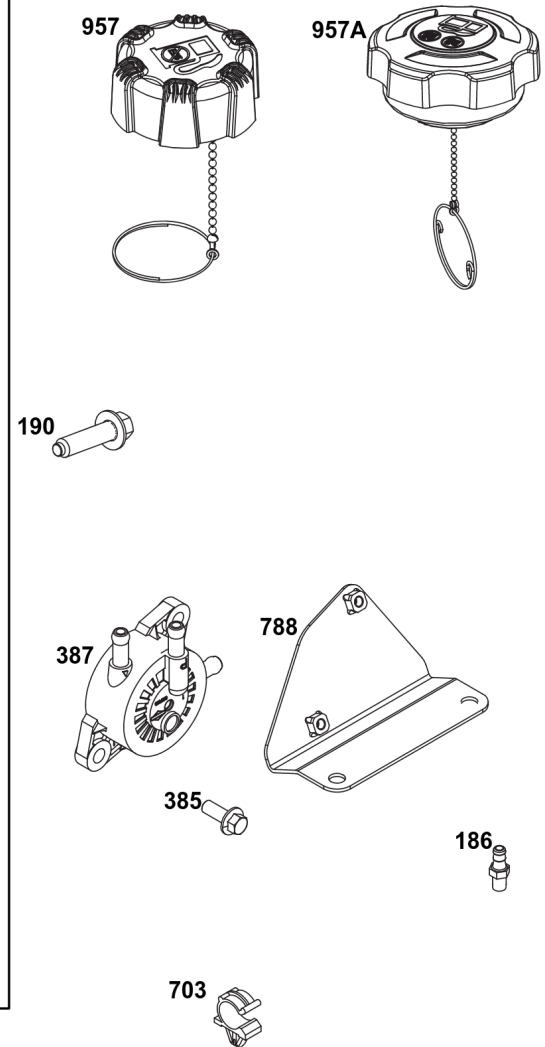

Fuel Supply Group

REF NO	PART NO	QTY	DESCRIPTION
186	691764	1	CONNECTOR-HOSE
187	84004251	1	LINE, Fuel
187A	84004193	1	LINE, Fuel
187B	84004194	1	LINE, Fuel
190	84004226	2	SCREW -(Fuel Tank)
276	84004253	2	WASHER, Sealing
385	590703	2	SCREW -(Fuel Pump)
387	597338	1	PUMP, Fuel
601	791850	2	CLAMP, Hose
703	84004255	2	CLIP
705	707919	2	NUT -(Fuel Tank)
788	84004473	1	BRACKET, Fuel Pump
957	596765	1	CAP, Fuel Tank -Used Before Code Date 22010100
957A	84007570	1	CAP, Fuel Tank -Used After Code Date 21123100
972	84004212	1	TANK, Fuel
1345	792917	1	FILTER, Filler Neck
1357	590688	1	SLEEVE, Fuel Line
1357B	590688	1	SLEEVE, Fuel Line
1509	797346	1	OUTLET, Tank