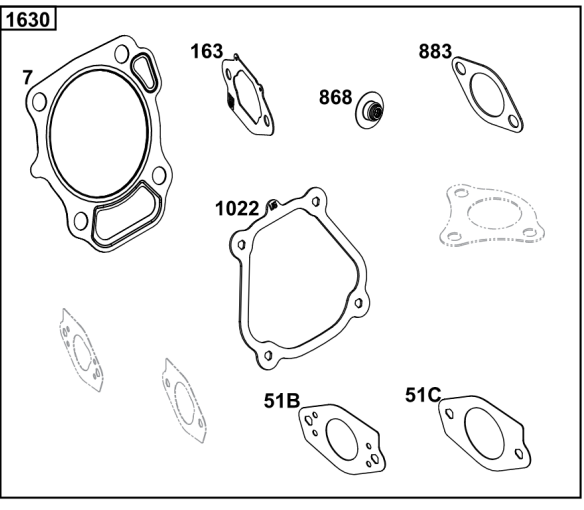

Cylinder Head Group

REF NO	PART NO	QTY	DESCRIPTION
5	84005042	1	HEAD, Cylinder
7	84004760	1	GASKET, Cylinder Head
13	84004122	4	SCREW -(Cylinder Head)
33	84004114	1	VALVE, Exhaust
34	84004113	1	VALVE, Intake
35	84004112	2	SPRING, Valve -(Intake)
36	84004112	2	SPRING, Valve -(Exhaust)
42	84004116	4	KEEPER, Valve
45	84004130	2	TAPPET, Valve
51B	84004164	1	GASKET, Intake
51C	84004166	1	GASKET, Intake
163	-----	1	GASKET, Air Cleaner -(Part information located in Carburetor Group.)
192	84006535	2	ADJUSTER, Rocker Arm
238	84004109	2	CAP, Valve
296	84004119	2	STUD -(Muffler)
337	597383	1	PLUG, Spark
383	19576S	1	WRENCH, Spark Plug
553	84004117	2	RETAINER, Valve Spring
553A	84004118	1	RETAINER, Valve Spring
718	-----	2	PIN, Locating -(Part information located in Cylinder Group.)
798	597000	2	SCREW -(Rocker Arm)
850	-----	1	SEALANT, Liquid -(Part information located in Cylinder Group.)
868	84004111	1	SEAL, Valve
883	-----	1	GASKET, Exhaust -(Part information located in Exhaust Group.)
914	597016	4	SCREW -(Rocker Cover)
1022	84004126	1	GASKET, Rocker Cover
1023	84005291	1	COVER, Rocker
1026	84004129	2	ROD, Push
1029	84004110	2	ARM, Rocker
1034	84006550	1	GUIDE, Push Rod -Used Before Code Date 20092400
1034A	84005043	1	GUIDE, Push Rod -Used After Code Date 20092300
1630	84012627	1	GASKET SET, Valve -(Service Kits can include parts not for this engine.)