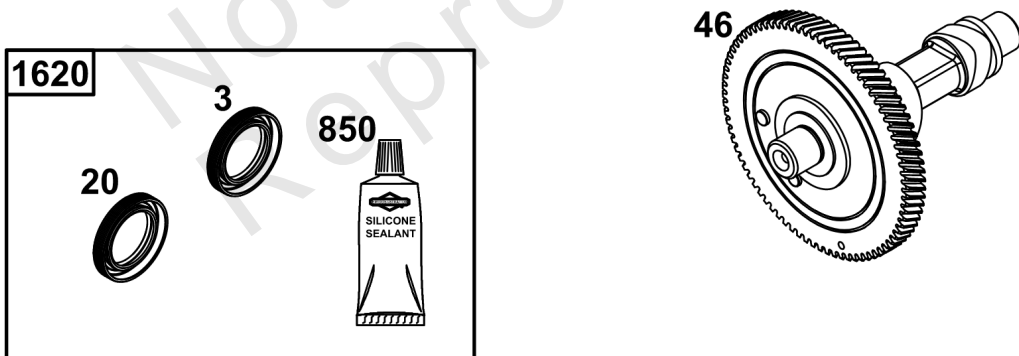

Crankcase Cover/Sump and Lubrication Group

REF NO	PART NO	QTY	DESCRIPTION
3	-----	1	SEAL, Oil -(Part information located in Cylinder Group.)
18	84004478	1	COVER, CRANKCASE
20	84004101	1	SEAL, Oil -(PTO Side)
22	84004103	7	SCREW -(Crankcase Cover/Sump)
46	-----	1	CAMSHAFT -(Part information located in Crankshaft Group.)
186	-----	1	CONNECTOR, Hose -(Part information located in Fuel Supply Group.)
219	84004200	1	GEAR, Governor
522	84004104	2	PLUG, Dipstick/Fill
523	84004105	1	DIPSTICK
718A	-----	2	PIN, Locating -(Part information located in Cylinder Group.)
847	84004831	1	TUBE, Dipstick
850	-----	1	SEALANT, Liquid -(Part information located in Cylinder Group.)
1549	-----	1	BEARING, Ball -(Part information located in Crankshaft Group.)
1575	84004192	1	SHIELD, Oil
1576	597036	1	SCREW -(Oil Shield)
1620	84008367	1	GASKET SET, Crankcase