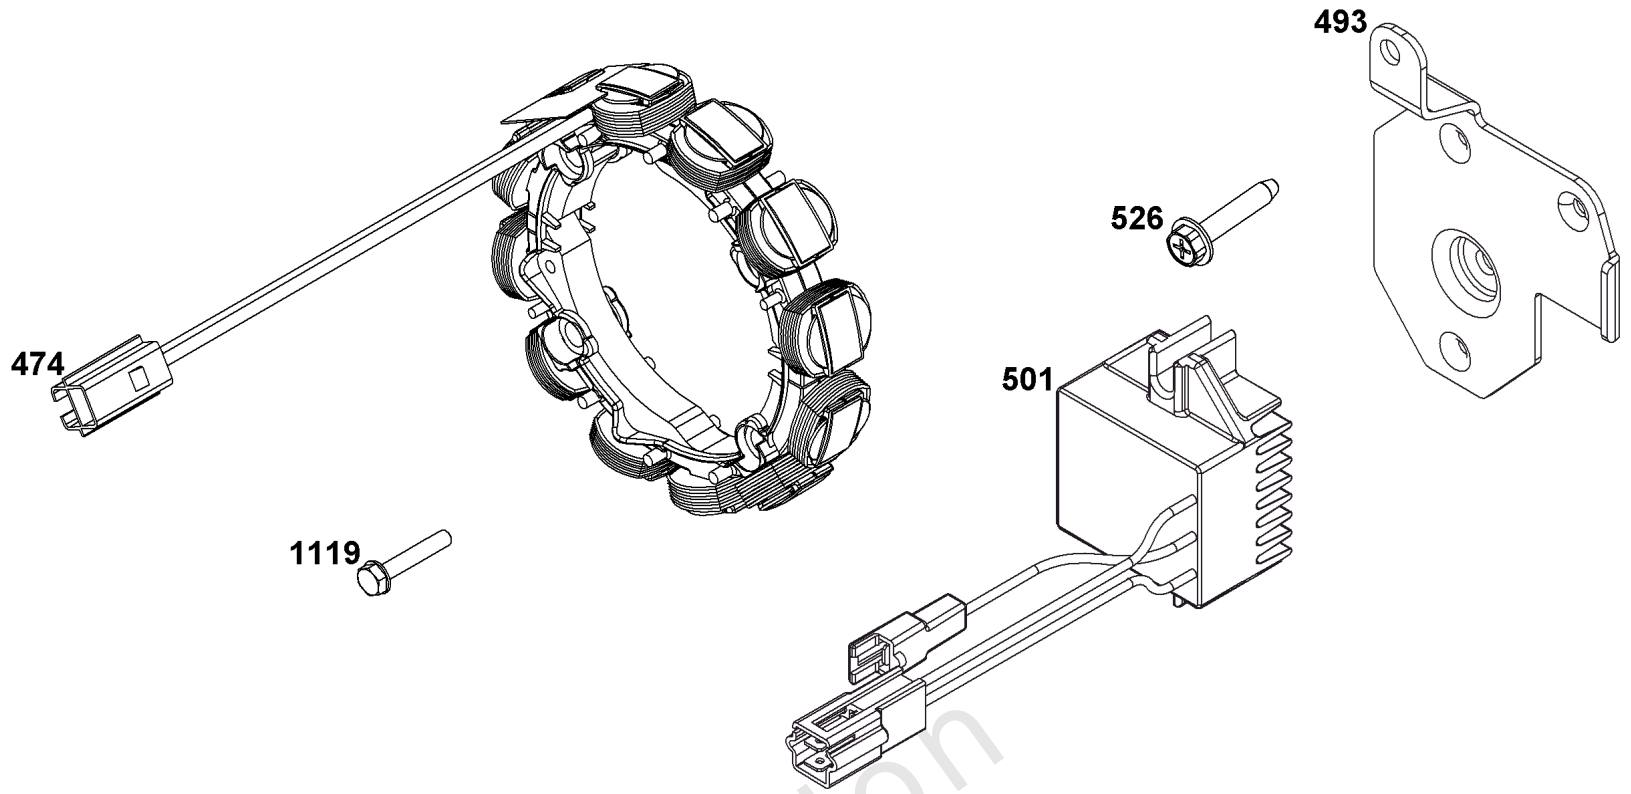

Air Cleaner Group

REF NO	PART NO	QTY	DESCRIPTION
11	84004191	1	TUBE, Breather
265A	-----	1	CLAMP, Casing -(Part information located in Controls Group.)
267A	-----	1	SCREW -(Part information located in Controls Group.)
163	-----	1	GASKET, Air Cleaner -(Part information located in Carburetor Group.)
445	84002310	1	FILTER, A/C Cartridge
467	84004159	1	KNOB, Air Cleaner Cover
467A	596759	1	KNOB, Air Cleaner Cover
536	84004266	1	CLEANER, Air
875	84004267	1	BASE, Air Cleaner
968	84004278	1	COVER, Air Cleaner
1406	84007679	1	VALVE, Debris
1453	84004276	1	SEAL, Air Cleaner Cover

Not For Reproduction