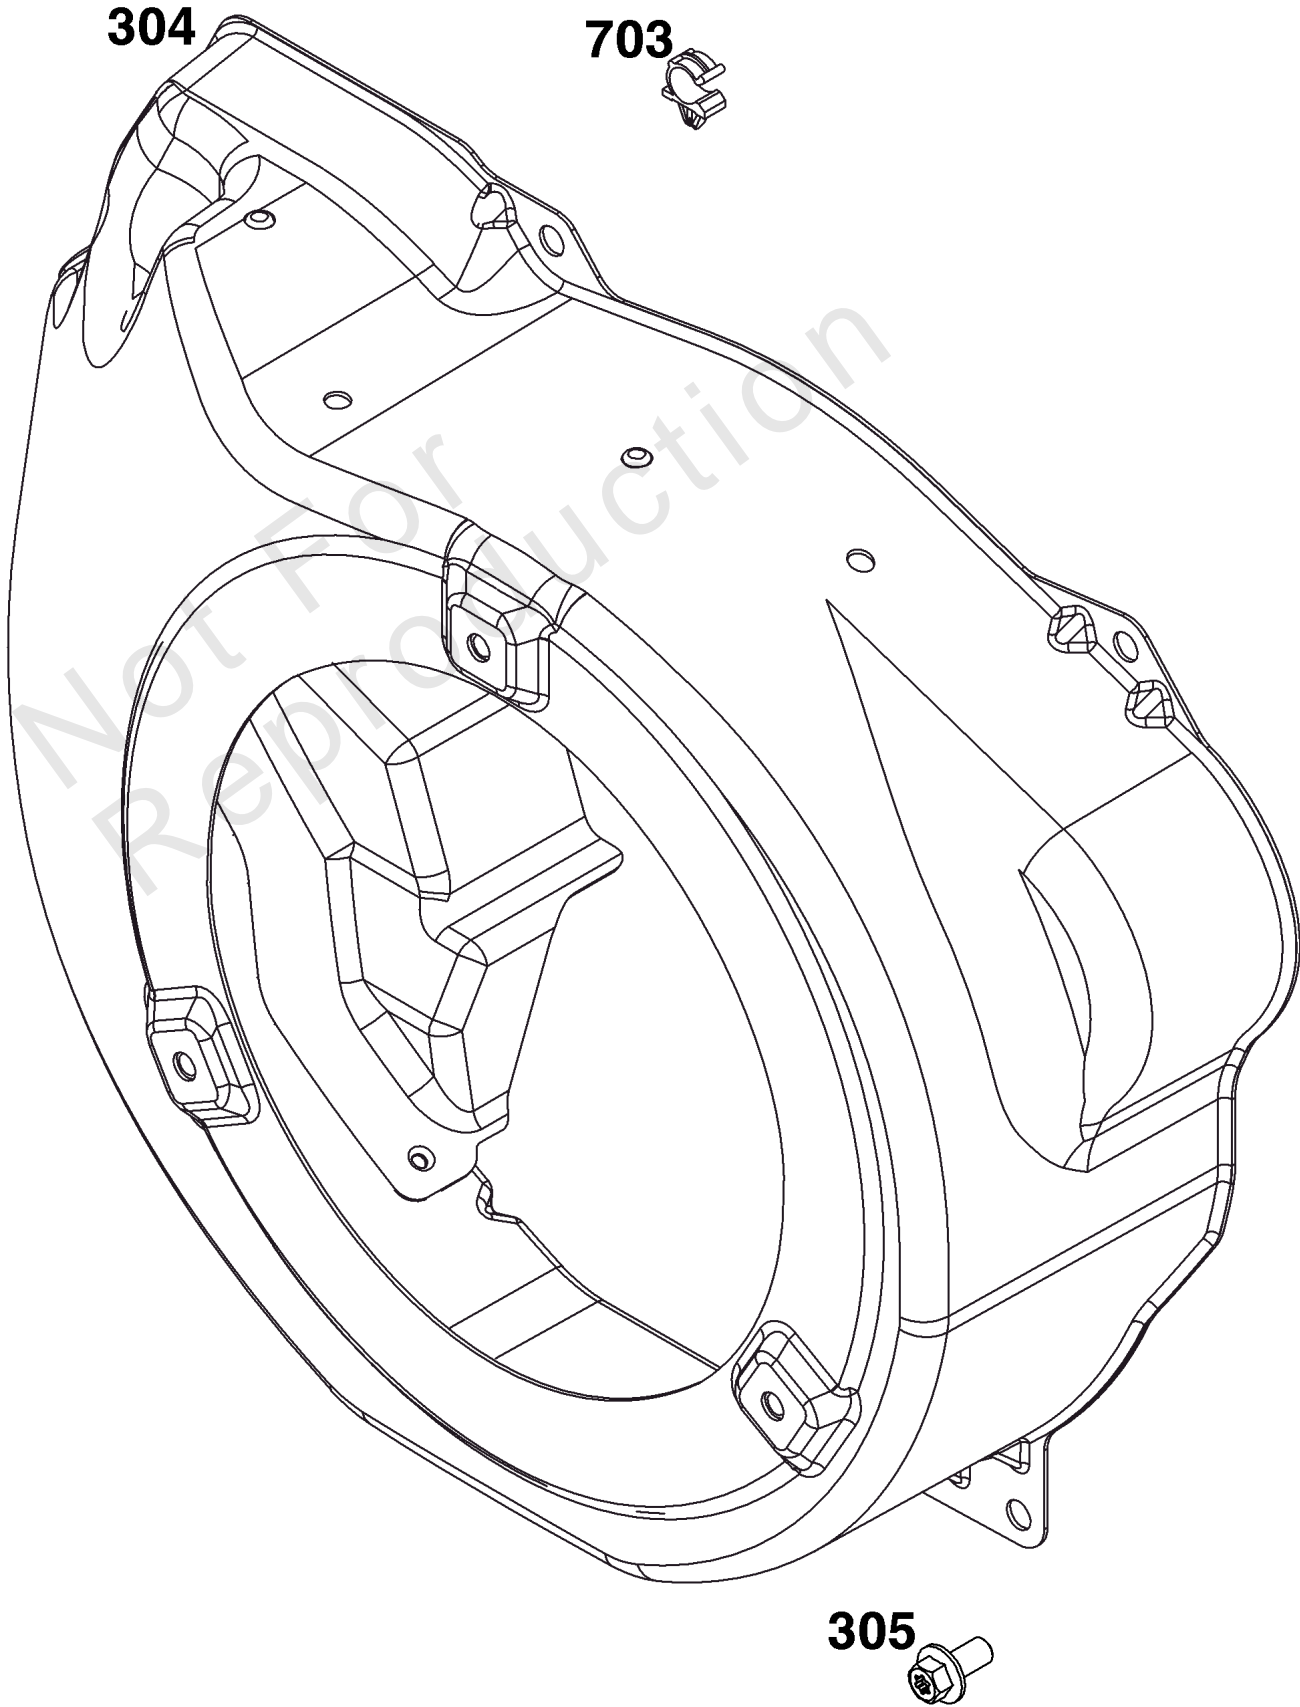

Alternator Group

REF NO	PART NO	QTY	DESCRIPTION
474	790320	1	ALTERNATOR
493	84004283	1	BRACKET, Mounting
501	84002983	1	REGULATOR
526	847149	2	SCREW -(Regulator)
1119	699772	4	SCREW -(Alternator)

Not For Reproduction

1036

1319

1319B

1319A