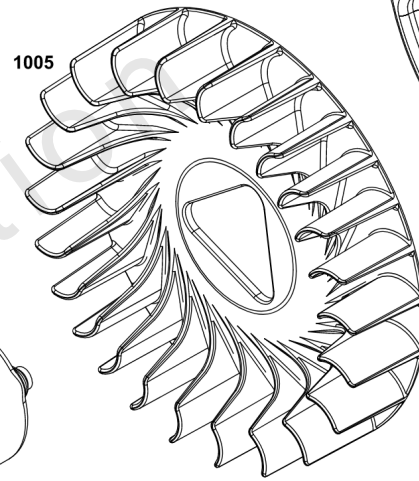

Flywheel, Ignition, and Starter Group

REF NO	PART NO	QTY	DESCRIPTION
23	84004285	1	FLYWHEEL
60	597080	1	GRIP, Starter Rope
65	590683	3	SCREW -(Rewind Starter)
309	84004169	1	MOTOR, Starter
332	591988	1	NUT -(Flywheel)
333	84004162	1	ARMATURE, Magneto
334	699477	2	SCREW -(Magneto Armature)
356	84004210	1	WIRE, Stop
363	19203	1	PULLER, Flywheel
455	84004287	1	CUP, Flywheel
555	597012	2	SCREW -(Starter Solenoid)
608	84004174	1	STARTER, Rewind
697	84004281	2	SCREW -(Starter Motor) (Drive Cap)
920	84007143	1	SOLENOID, Starter
1005	84004286	1	FAN, Flywheel