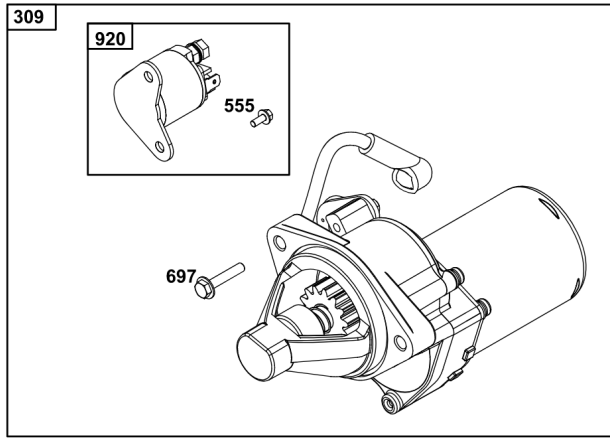

Flywheel, Ignition, and Starter Group

REF NO	PART NO	QTY	DESCRIPTION
23	84004285	1	FLYWHEEL
60	597080	1	GRIP, Starter Rope
65	590683	3	SCREW -(Rewind Starter)
309	84004169	1	MOTOR, Starter
332	591988	1	NUT -(Flywheel)
333	84004162	1	ARMATURE, Magneto
334	699477	2	SCREW -(Magneto Armature)
356	84004210	1	WIRE, Stop
363	19203	1	PULLER, Flywheel
455	84004287	1	CUP, Flywheel
555	597012	2	SCREW -(Starter Solenoid)
608	84004174	1	STARTER, Rewind
697	84004281	2	SCREW -(Starter Motor) (Drive Cap)
920	84007143	1	SOLENOID, Starter
1005	84004286	1	FAN, Flywheel