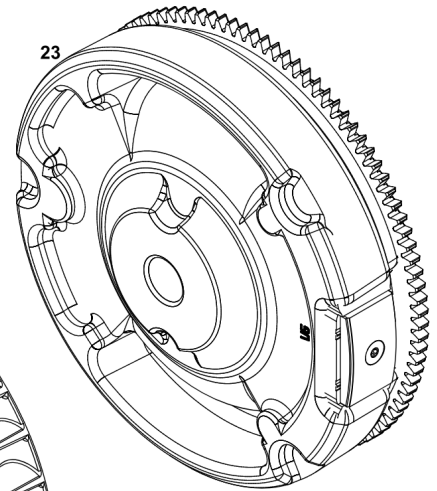

Flywheel, Ignition, and Starter Group

REF NO	PART NO	QTY	DESCRIPTION
23	84004285	1	FLYWHEEL
60	597080	1	GRIP, Starter Rope
65	590683	3	SCREW -(Rewind Starter)
309	84004169	1	MOTOR, Starter
332	591988	1	NUT -(Flywheel)
333	84004162	1	ARMATURE, Magneto
334	699477	2	SCREW -(Magneto Armature)
356	84004210	1	WIRE, Stop
363	19203	1	PULLER, Flywheel
455	84004287	1	CUP, Flywheel
555	597012	2	SCREW -(Starter Solenoid)
608	84004174	1	STARTER, Rewind
697	84004281	2	SCREW -(Starter Motor) (Drive Cap)
920	84007143	1	SOLENOID, Starter
1005	84004286	1	FAN, Flywheel