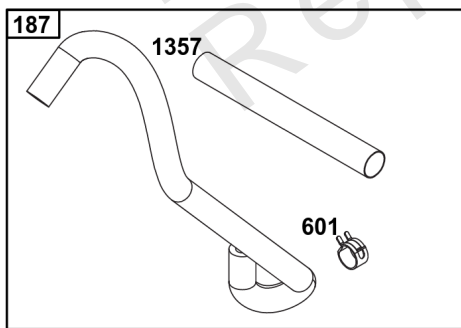

Fuel Supply Group

REF NO	PART NO	QTY	DESCRIPTION
186	691764	1	CONNECTOR-HOSE
187	84004251	1	LINE, Fuel
187A	84004193	1	LINE, Fuel
187B	84004194	1	LINE, Fuel
190	84004226	2	SCREW -(Fuel Tank)
276	84004253	2	WASHER, Sealing
385	590703	2	SCREW -(Fuel Pump)
387	597338	1	PUMP, Fuel
601	791850	2	CLAMP, Hose
703	84004255	2	CLIP
705	707919	2	NUT -(Fuel Tank)
788	84004473	1	BRACKET, Fuel Pump
957	596765	1	CAP, Fuel Tank -Used Before Code Date 22010100
957A	84007570	1	CAP, Fuel Tank -Used After Code Date 21123100
972	84004212	1	TANK, Fuel
1345	792917	1	FILTER, Filler Neck
1357	590688	1	SLEEVE, Fuel Line
1357B	590688	1	SLEEVE, Fuel Line
1509	797346	1	OUTLET, Tank