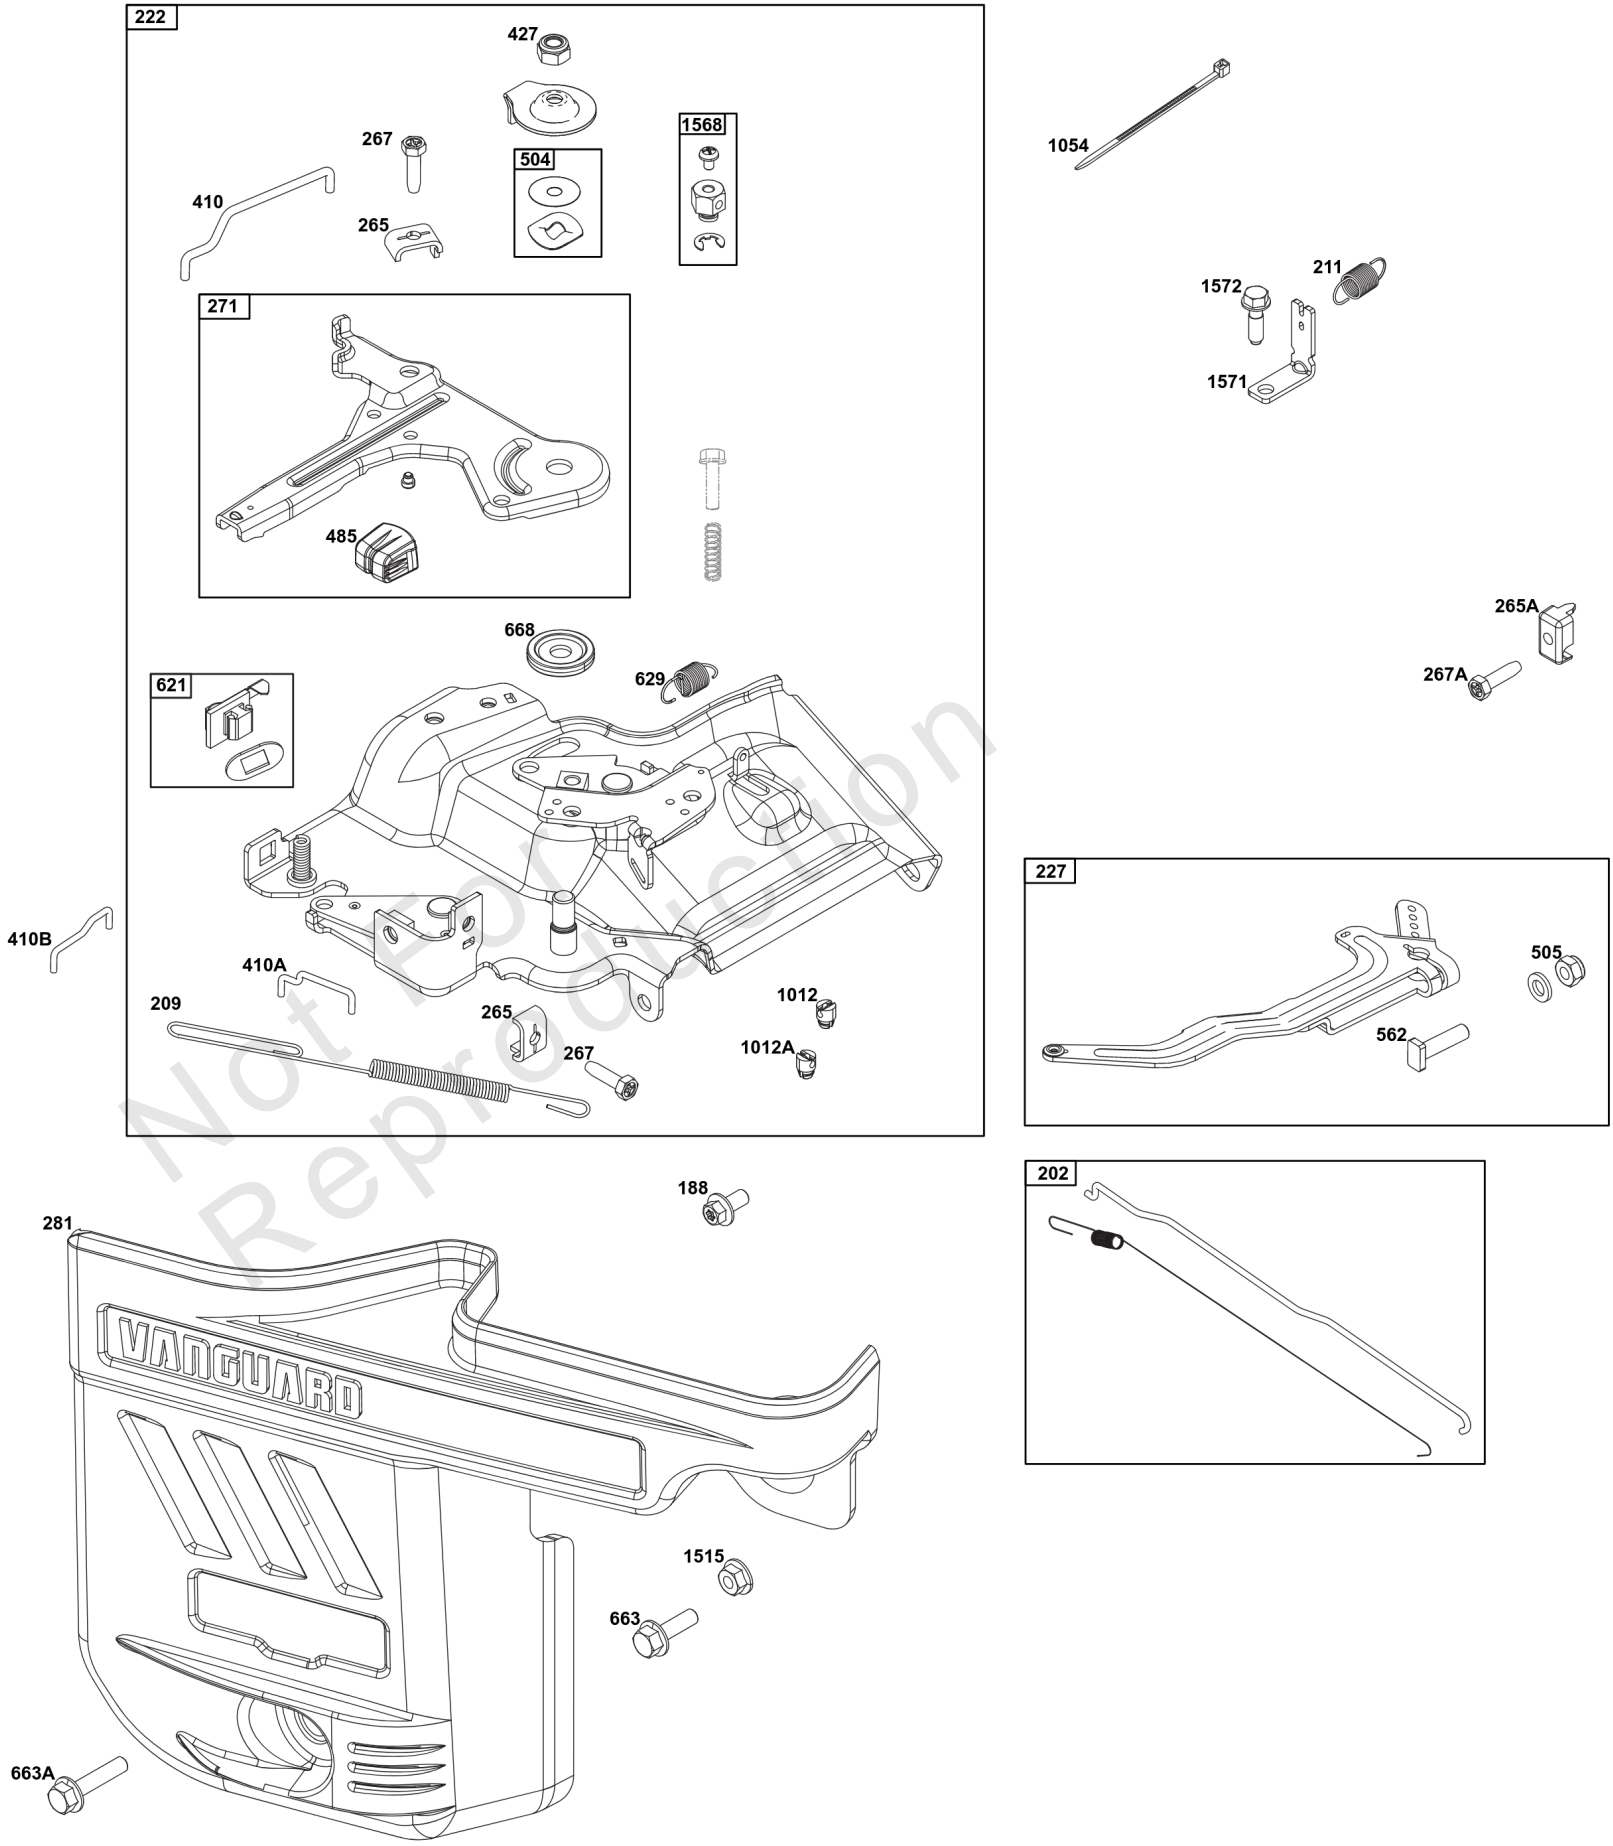

## Blower Housing Group

REF NO	PART NO	QTY	DESCRIPTION
304	84004566	1	HOUSING, Blower
305	597078	5	SCREW -(Blower Housing)
703	-----	1	CLIP -(Part information located in Fuel Supply Group.)
1036	-----	1	LABEL, Emissions -(Available from a Briggs & Stratton Authorized Dealer)
1319	794467	1	LABEL, Warning -(REQUIRED When Replacing Parts With Warning Labels Affixed)
1319A	797669	1	LABEL, Warning -(REQUIRED When Replacing Parts With Warning Labels Affixed)
1319B	278911GS	1	LABEL, Warning -(REQUIRED When Replacing Parts With Warning Labels Affixed)

## Carburetor Group

REF NO	PART NO	QTY	DESCRIPTION
38	84004585	2	SCREW -(Fuel Shut Off Valve)
51	-----	1	GASKET, Intake -(Part information located in Cylinder Head Group.)
51A	-----	1	GASKET, Intake -(Part information located in Cylinder Head Group.)
53	84004315	1	STUD -(Carburetor) (Short)
53A	84004311	1	STUD -(Carburetor) (Long)
95	797161	2	SCREW -(Throttle Valve)
98	847139	1	KIT, Idle Speed
104	597533	1	PIN, Float Hinge
105	84004372	1	VALVE, Float Needle
112	84003640	1	SCREW -(Choke Lever)
117	84004687	1	JET, Main -(Standard)
118	84004688	1	JET, Main -(High Altitude)
121	84005292	1	KIT, Carburetor Overhaul -(Service Kits may include extra parts not specific to this engine.)
122	84004306	1	SPACER, Carburetor
125	84004368	1	CARBURETOR
127	84004841	1	PLUG, Welch
130	84004397	1	VALVE, Throttle
131	84004396	1	SEAL, Choke/Throttle Shaft
133	84004822	1	FLOAT, Carburetor
137	84004205	1	GASKET, Float Bowl
163	84004165	1	GASKET, Air Cleaner
202	-----	1	LINK, Mechanical Governor -(Part information located in Controls Group.)
203	597045	1	CRANK, Bell
205	84005081	1	SCREW -(Bell Crank)
216	84005080	1	LINK, Choke
254	595322	1	DRAIN, Carburetor Bowl
276	797632	1	WASHER, Sealing
464	595320	1	SEAL, O-Ring -(Fuel Shut-off Valve)
472	84002963	1	KNOB, Control
633	84004398	1	SEAL, Choke/Throttle Shaft
680	84005074	1	WASHER -(Choke Lever)
951	84004369	1	LEVER, Choke
975	84004204	1	BOWL, Float