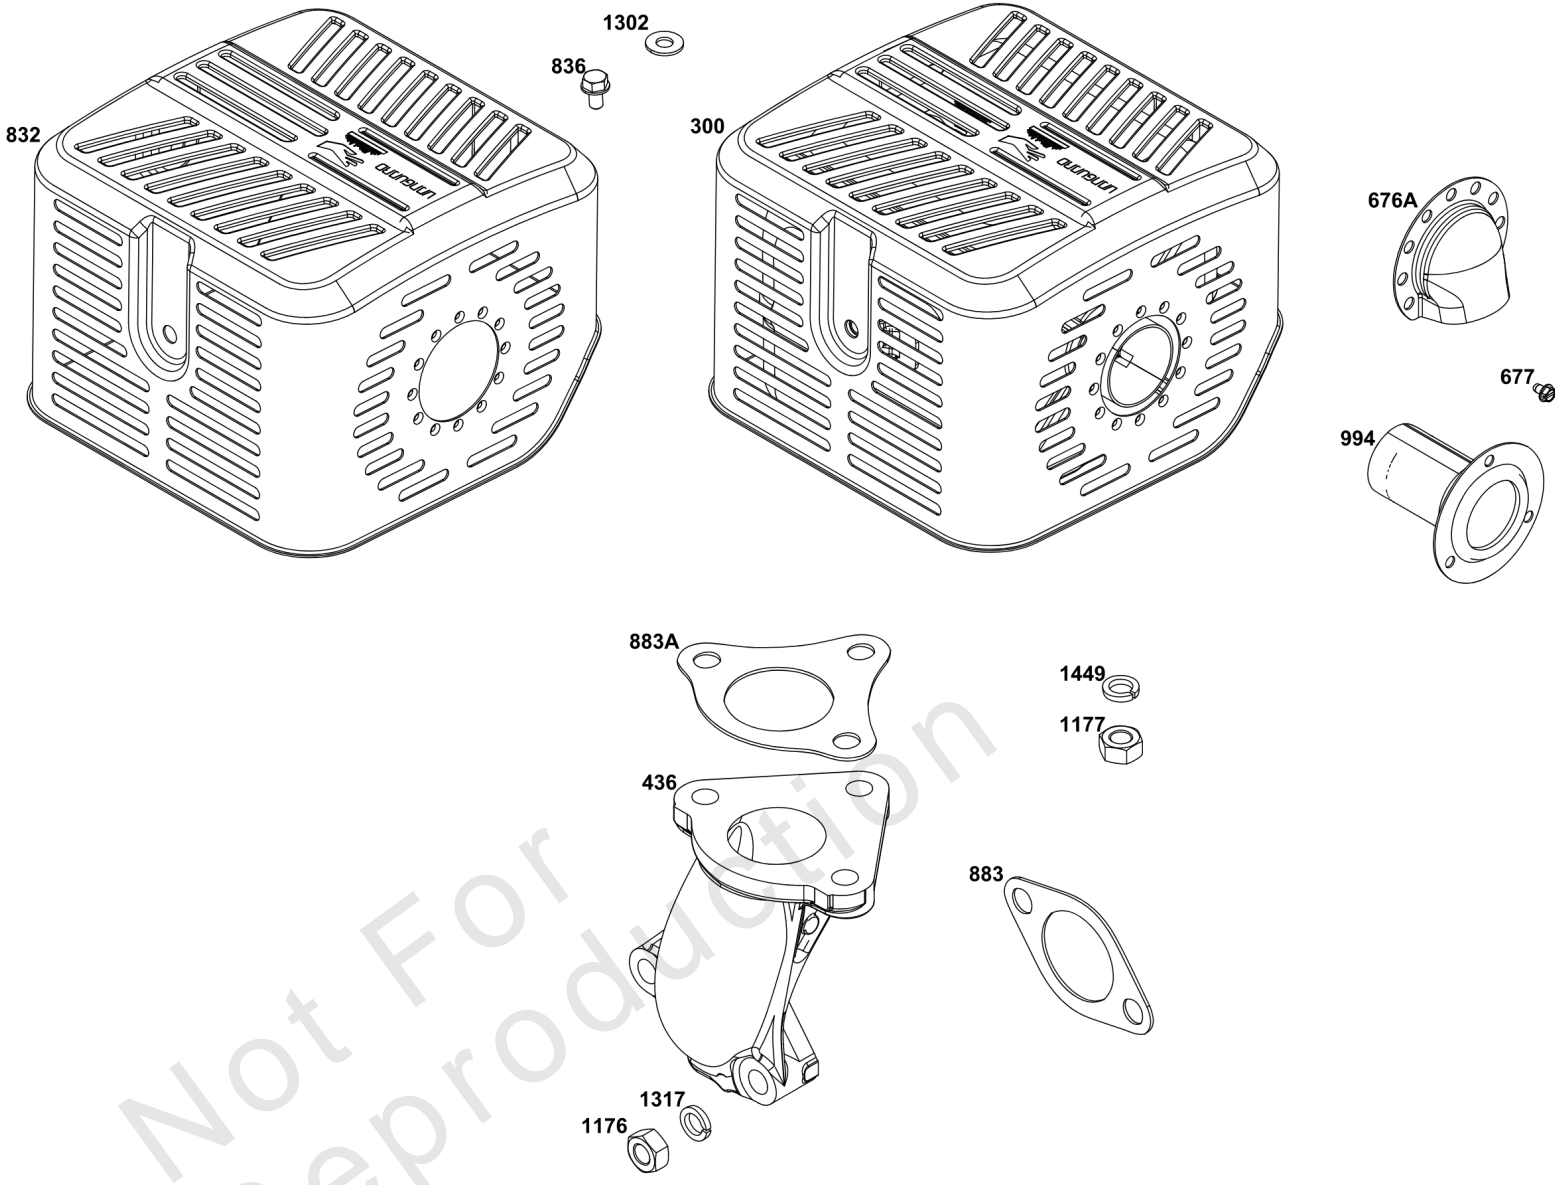

Not For
Reproduction

Exhaust Group

REF NO	PART NO	QTY	DESCRIPTION
300	84004466	1	MUFFLER
436	84004461	1	MANIFOLD, Exhaust
676A	84004474	1	DEFLECTOR, Muffler
677	699203	3	SCREW -(Muffler Deflector)
832	84004462	1	GUARD, Muffler
836	84005121	3	SCREW -(Muffler Guard)
883	84004409	1	GASKET, Exhaust
883A	84004280	1	GASKET, Exhaust
994	793985	1	ARRESTOR, Spark
1176	590632	2	NUT -(Exhaust Manifold)
1177	590632	3	NUT -(Muffler)
1302	84004197	3	WASHER -(Muffler Guard)
1317	590633	2	WASHER -(Exhaust Manifold)
1449	590633	3	WASHER -(Muffler)