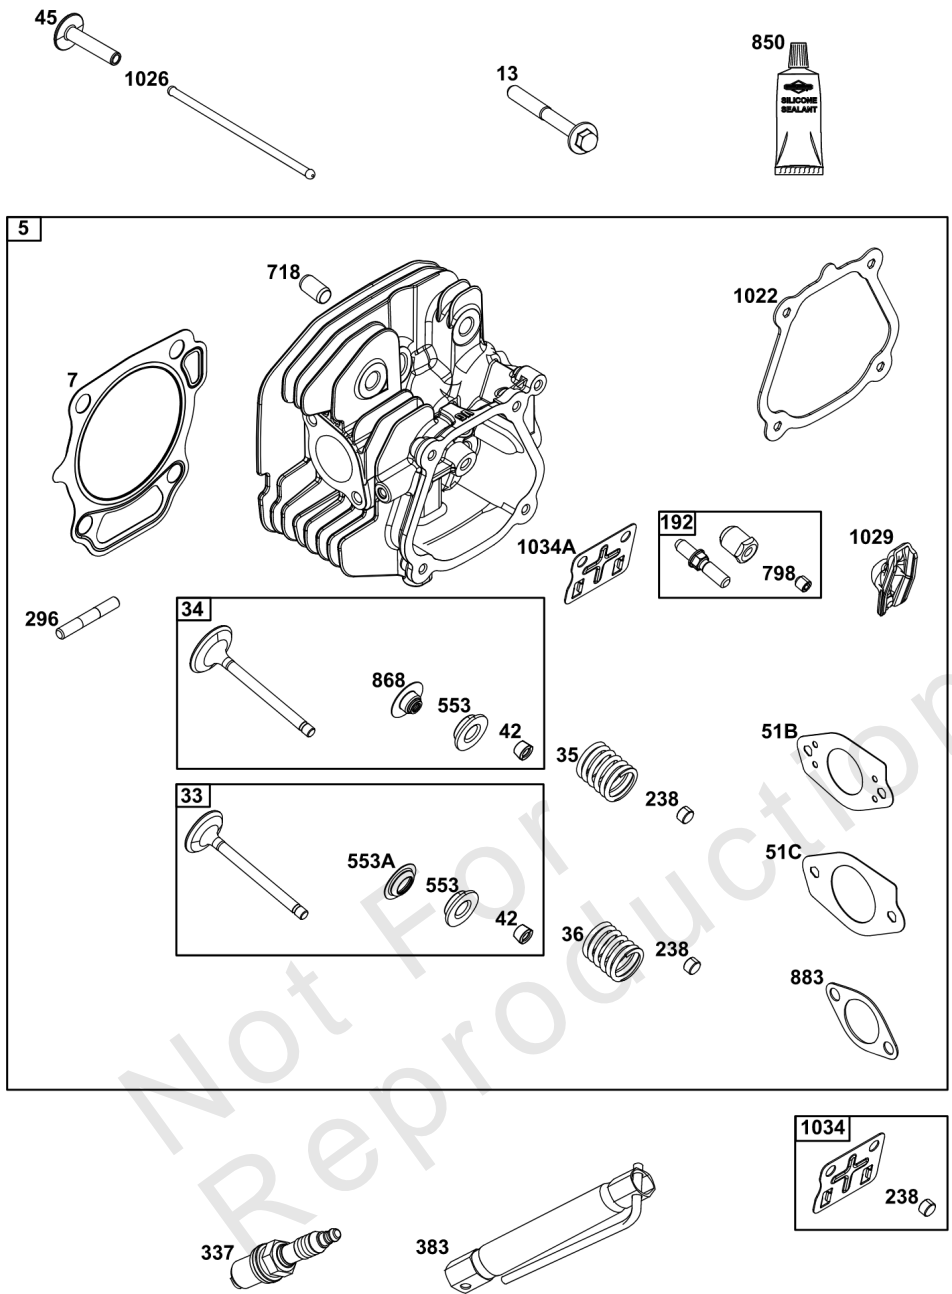

Cylinder Head Group

REF NO	PART NO	QTY	DESCRIPTION
5	84005042	1	HEAD, Cylinder
7	84004760	1	GASKET, Cylinder Head
13	84004122	4	SCREW -(Cylinder Head)
33	84004114	1	VALVE, Exhaust
34	84004113	1	VALVE, Intake
35	84004112	2	SPRING, Valve -(Intake)
36	84004112	2	SPRING, Valve -(Exhaust)
42	84004116	4	KEEPER, Valve
45	84004130	2	TAPPET, Valve
51B	84004164	1	GASKET, Intake
51C	84004166	1	GASKET, Intake
163	-----	1	GASKET, Air Cleaner -(Part information located in Carburetor Group.)
192	84006535	2	ADJUSTER, Rocker Arm
238	84004109	2	CAP, Valve
296	84004119	2	STUD -(Muffler)
337	597383	1	PLUG, Spark
383	19576S	1	WRENCH, Spark Plug
553	84004117	2	RETAINER, Valve Spring
553A	84004118	1	RETAINER, Valve Spring
718	-----	2	PIN, Locating -(Part information located in Cylinder Group.)
798	597000	2	SCREW -(Rocker Arm)
850	-----	1	SEALANT, Liquid -(Part information located in Cylinder Group.)
868	84004111	1	SEAL, Valve
883	-----	1	GASKET, Exhaust -(Part information located in Exhaust Group.)
914	597016	4	SCREW -(Rocker Cover)
1022	84004126	1	GASKET, Rocker Cover
1023	84005291	1	COVER, Rocker
1026	84004129	2	ROD, Push
1029	84004110	2	ARM, Rocker
1034	84006550	1	GUIDE, Push Rod -Used Before Code Date 20092400
1034A	84005043	1	GUIDE, Push Rod -Used After Code Date 20092300
1630	84012627	1	GASKET SET, Valve -(Service Kits can include parts not for this engine.)