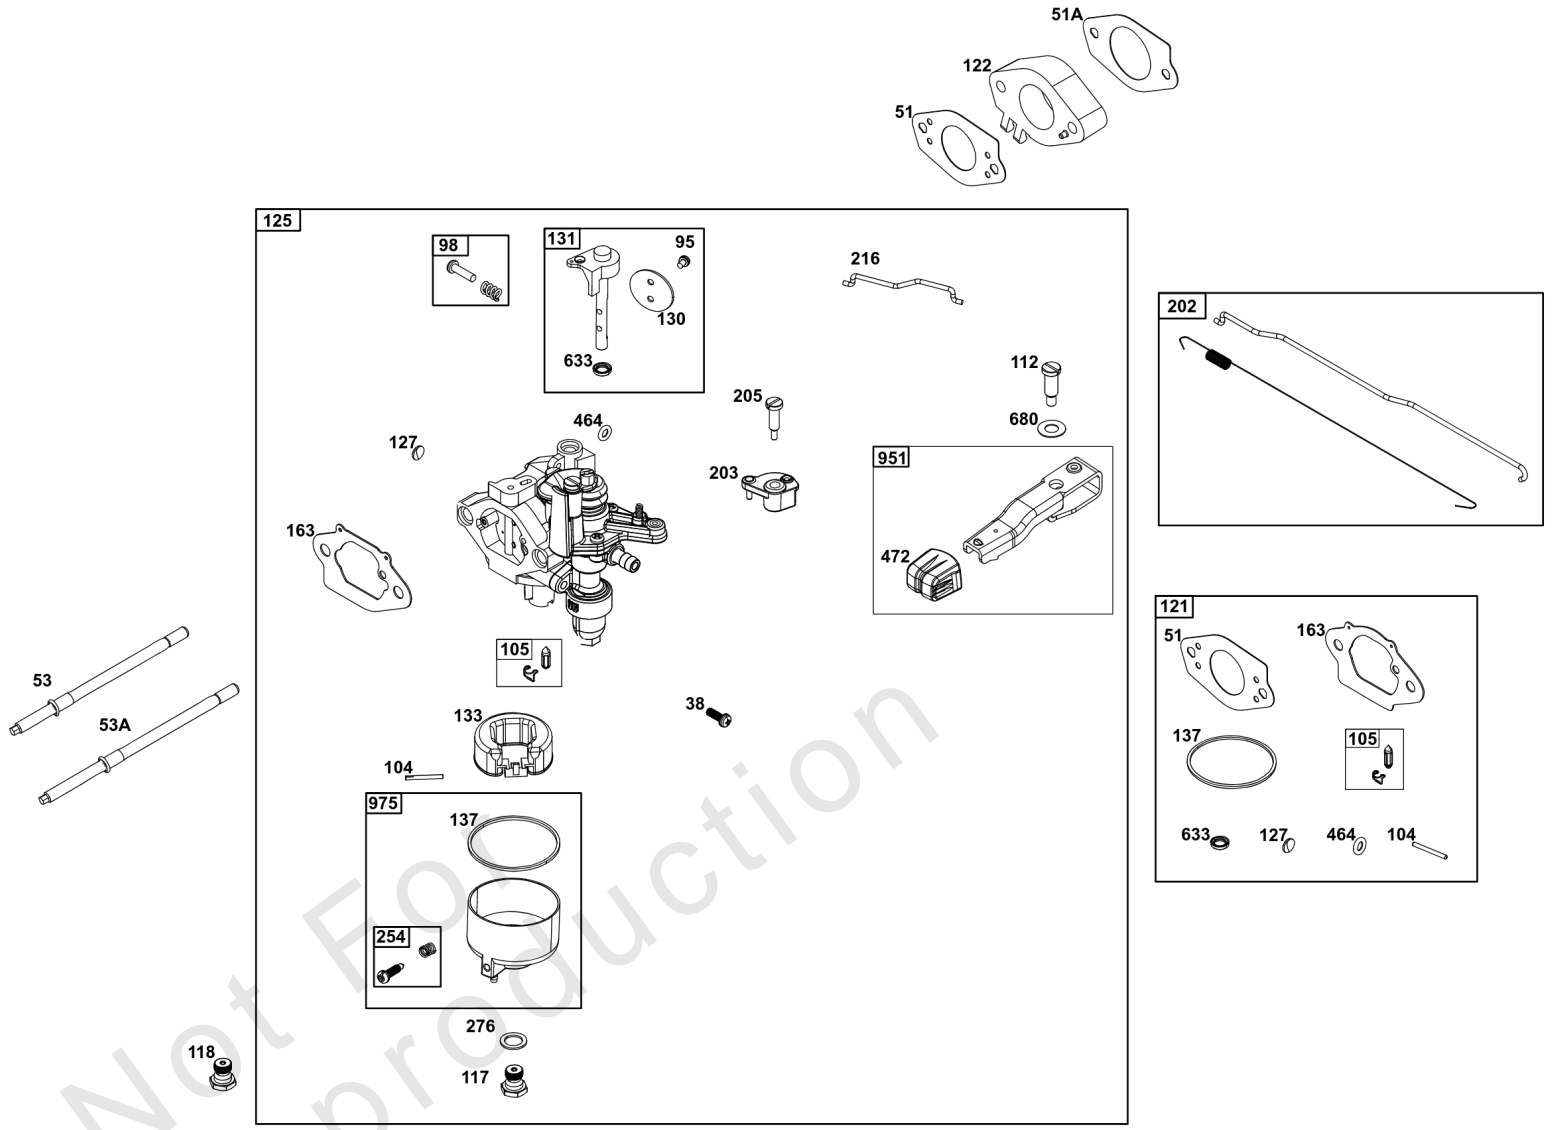

Carburetor Group

REF NO	PART NO	QTY	DESCRIPTION
38	84004585	2	SCREW -(Fuel Shut Off Valve)
51	-----	1	GASKET, Intake -(Part information located in Cylinder Head Group.)
51A	-----	1	GASKET, Intake -(Part information located in Cylinder Head Group.)
53	84004315	1	STUD -(Carburetor) (Short)
53A	84004311	1	STUD -(Carburetor) (Long)
95	797161	2	SCREW -(Throttle Valve)
98	847139	1	KIT, Idle Speed
104	597533	1	PIN, Float Hinge
105	84004372	1	VALVE, Float Needle
112	84003640	1	SCREW -(Choke Lever)
117	84004687	1	JET, Main -(Standard)
118	84004688	1	JET, Main -(High Altitude)
121	84005292	1	KIT, Carburetor Overhaul -(Service Kits may include extra parts not specific to this engine.)
122	84004306	1	SPACER, Carburetor
125	84004368	1	CARBURETOR
127	84004841	1	PLUG, Welch
130	84004397	1	VALVE, Throttle
131	84004396	1	SEAL, Choke/Throttle Shaft
133	84004822	1	FLOAT, Carburetor
137	84004205	1	GASKET, Float Bowl
163	84004165	1	GASKET, Air Cleaner
202	-----	1	LINK, Mechanical Governor -(Part information located in Controls Group.)
203	597045	1	CRANK, Bell
205	84005081	1	SCREW -(Bell Crank)
216	84005080	1	LINK, Choke
254	595322	1	DRAIN, Carburetor Bowl
276	797632	1	WASHER, Sealing
464	595320	1	SEAL, O-Ring -(Fuel Shut-off Valve)
472	84002963	1	KNOB, Control
633	84004398	1	SEAL, Choke/Throttle Shaft
680	84005074	1	WASHER -(Choke Lever)
951	84004369	1	LEVER, Choke
975	84004204	1	BOWL, Float