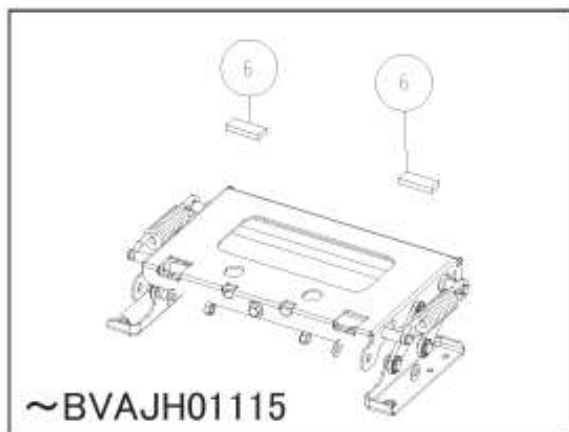

BVAJJ01116~

12	89-1714-100002	Flat Washer 10	4	4	
11	89-1561-100002	Mini Hexagonal U Nut M10	2	2	
10	89-1531-060042	Flange Nut M6	3	3	
9	89-1390-060162	Welded Bolt M6*16	1	1	
8	89-1253-100202	Flange Mini Hexagonal Bolt (8T) M10*20	2	2	
7	89-1137-060152	Hexagonal Bolt (PW) M6*15	4	2	
6	0342-22100	Rubber, Seat Spacer	2		BVAJJ01116~
	0312-22300	Rubber, Seat Spacer	2	2	~BVAJH01115
5	0341-21700	Seat Switch Spring	1	1	
4	0341-21600	Seat Switch Stay	1	1	
3	0207-74400	Safety Switch K17850	1	1	
2	0207-72800	Switch Lock Nut	1	1	
1	80-1792-988-00	Harness Clip 8	1	1	
No.	Parts Code No.	Parts Name	RM983/X	RM981A	Remarks
			Q'ty