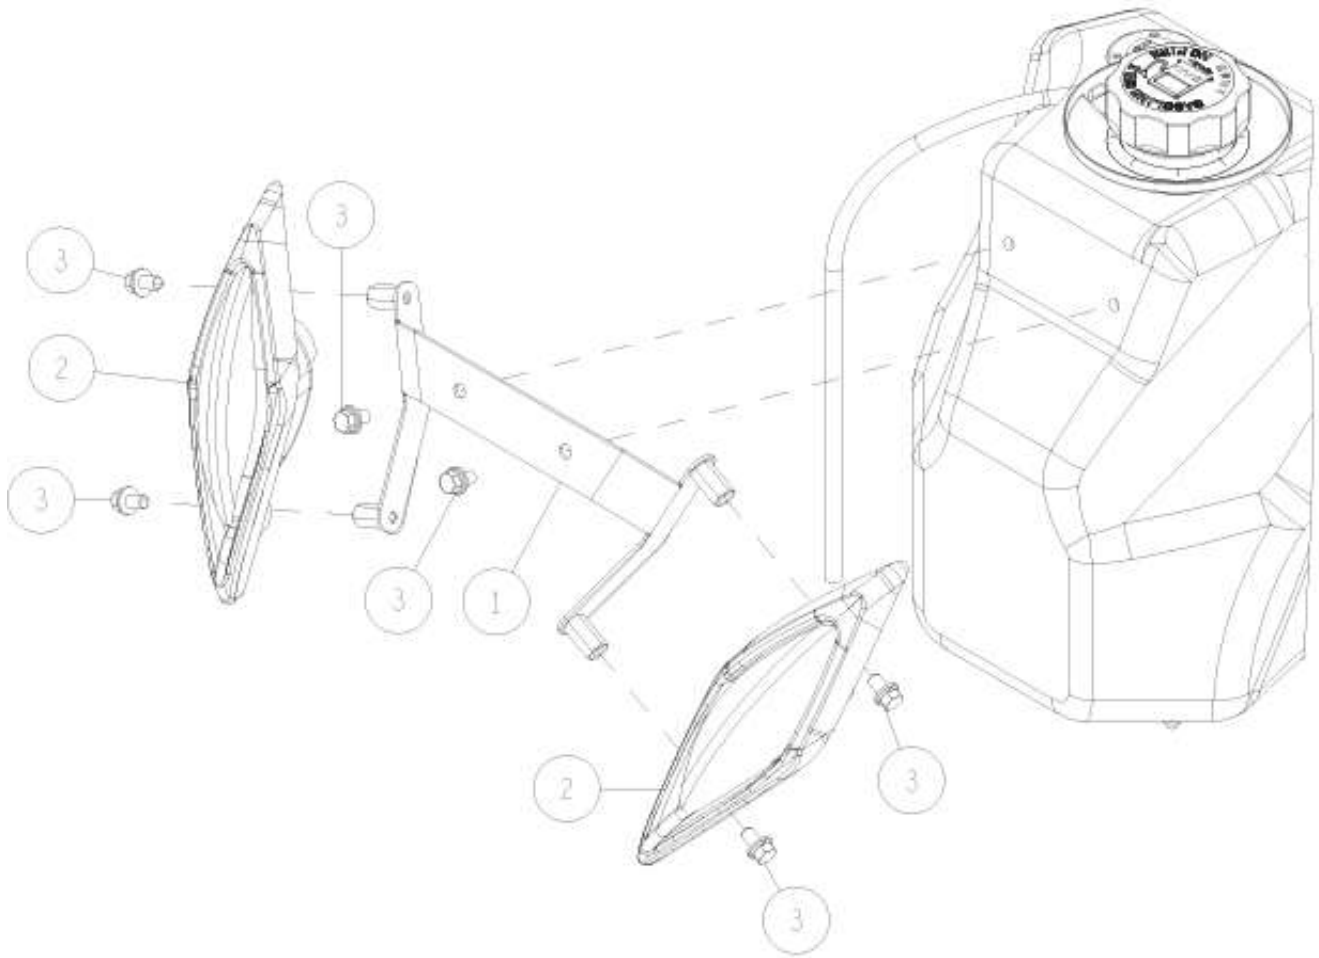

3	89-1233-080162	Mini Hexagonal Bolt (PWSW) M8*16	6	6	
2	0312-70200	Head Lamp	2	2	
1	0312-1350H	Head Lamp Stay CMP (Metallic Grey)	1	1	
No.	Parts Code No.	Parts Name	RM983/X	RM981A	Remarks
			Q'ty