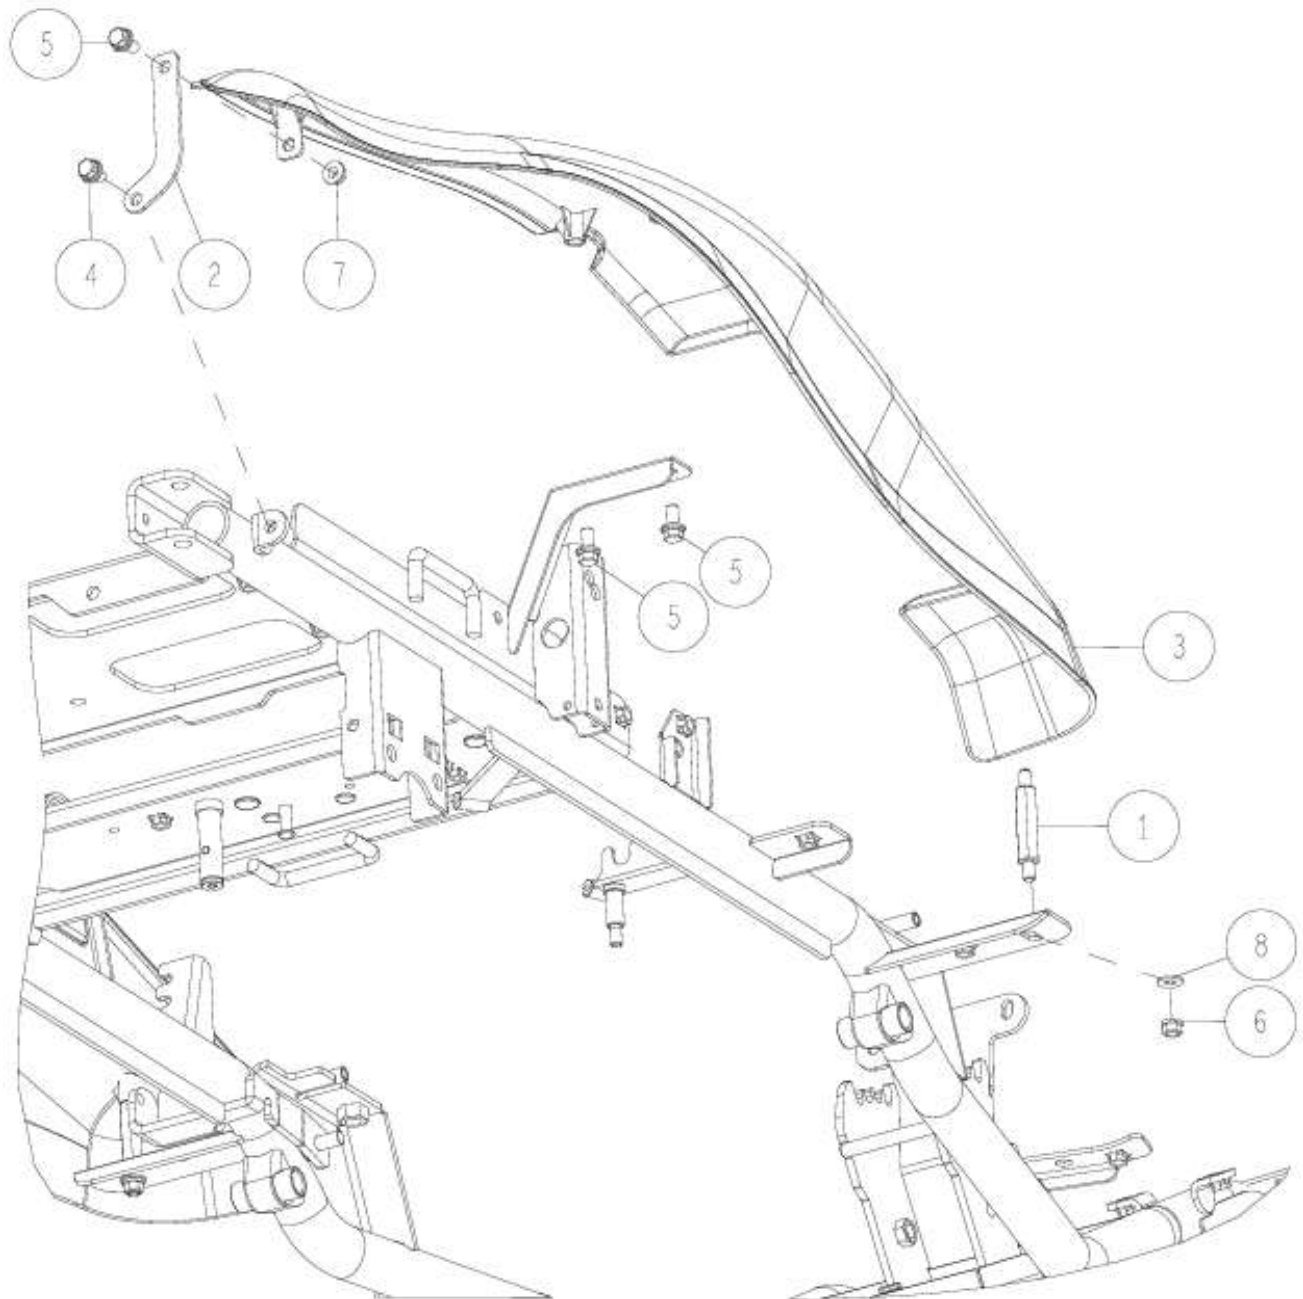

8	89-1714-080002	Flat Washer 8	1	1	
7	89-1631-080042	Flange Mini Hexagonal Nut M8	1	1	
6	89-1543-080002	Mini Hexagonal Nut (SW) M8	1	1	
5	89-1233-080202	Mini Hexagonal Bolt (PWSW) M8*20	3	3	
4	89-1233-080162	Mini Hexagonal Bolt (PWSW) M8*16	1	1	
3	0342-73500	Side Cover (R) (White)	1		OR
	0342-73700	Side Cover (R) (Blue) IA	1		IA
	0312-77700	Side Cover (R) (Blue)		1	IA
	0312-76700	Side Cover (R) Red	1	1	YB
	0312-73300	Side Cover (R) Green		1	OR
2	0312-2420H	Side Cover Stay (Metallic Grey)	1		
1	0267-40900	Double Spring Bolt M	1	1	
No.	Parts Code No.	Parts Name	RM983/X	RM981A	Remarks
			Q'ty