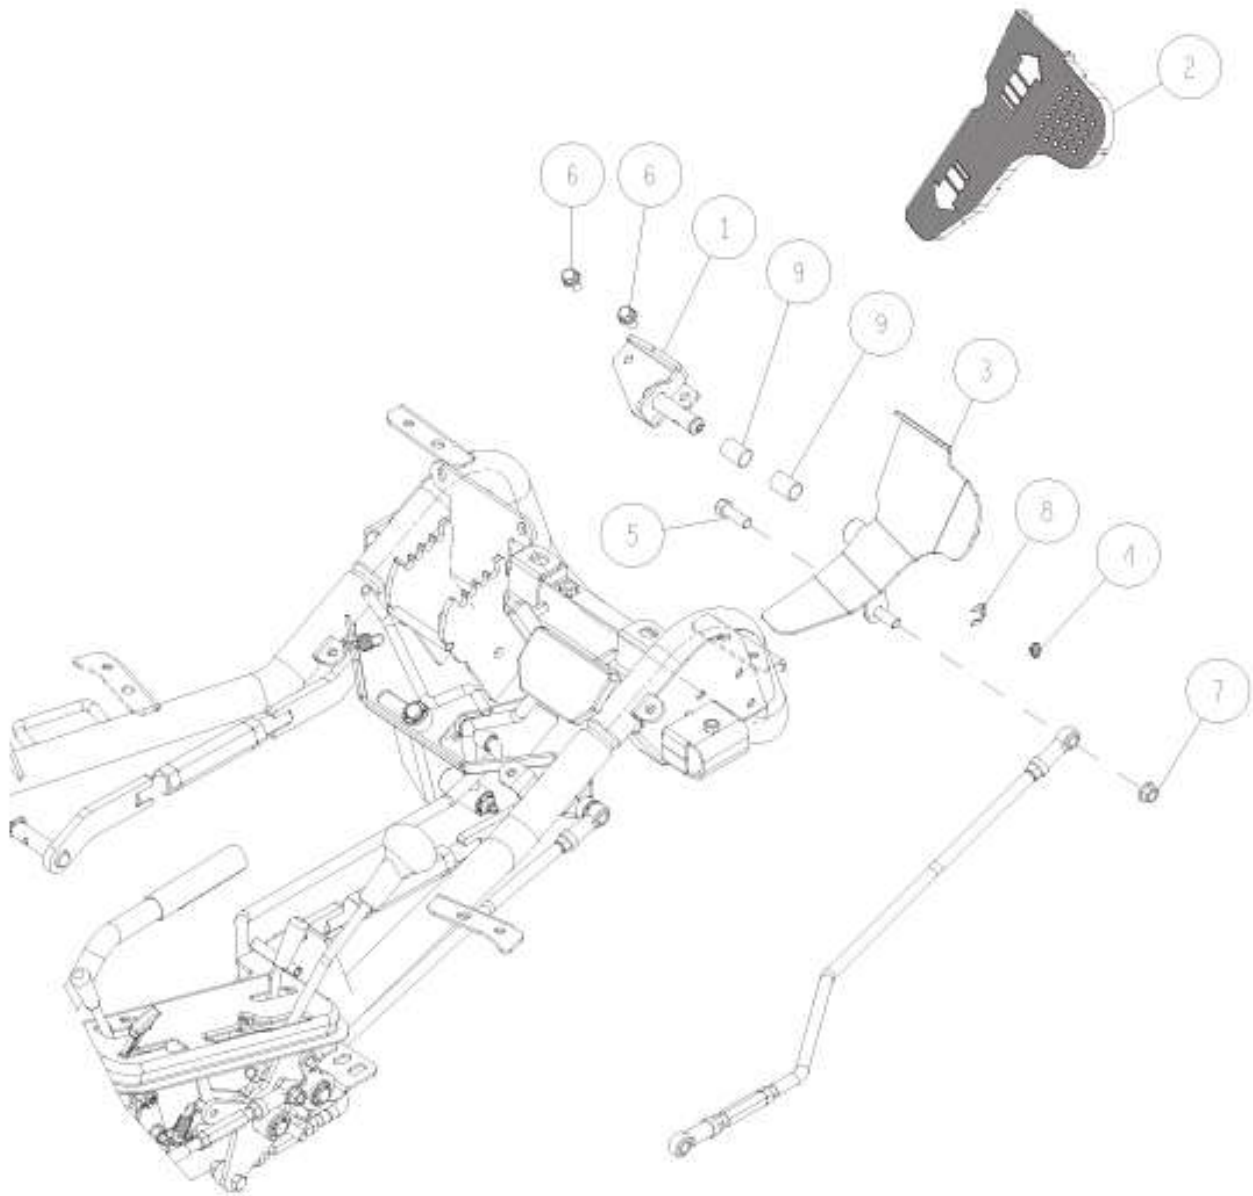

9	89-3510-016250	DU Bush 16.25	2	2	
8	89-2521-000120	E Type Ring 12	1	1	
7	89-1631-100042	Flange Mini Hexagonal Nut M10	1	1	
6	89-1233-080202	Mini Hexagonal Bolt (PWSW) M8*20	2	2	
5	89-1213-100302	Mini Hexagonal Bolt (8T) M10*30	1		~BVBZM01496
	89-1213-100302	Mini Hexagonal Bolt (8T) M10*30		1	~HWAHL01163
4	83-1515-975-00	Grease Nipple C-Type M6	1	1	
3	0342-1020H	Change Pedal CMP (Metallic Grey)	1		
	0342-1020H	Change Pedal CMP (Metallic Grey)		1	HWAGL01305~
	0341-1030H	Change Pedal CMP (Metallic Grey)		1	~HWAGL01304
2	0341-70200	Change Pedal Rubber	1	1	
1	0341-1040H	Pedal Stay CMP (Metallic Grey)	1	1	
No.	Parts Code No.	Parts Name	RM983/X	RM981A	Remarks
			Q'ty