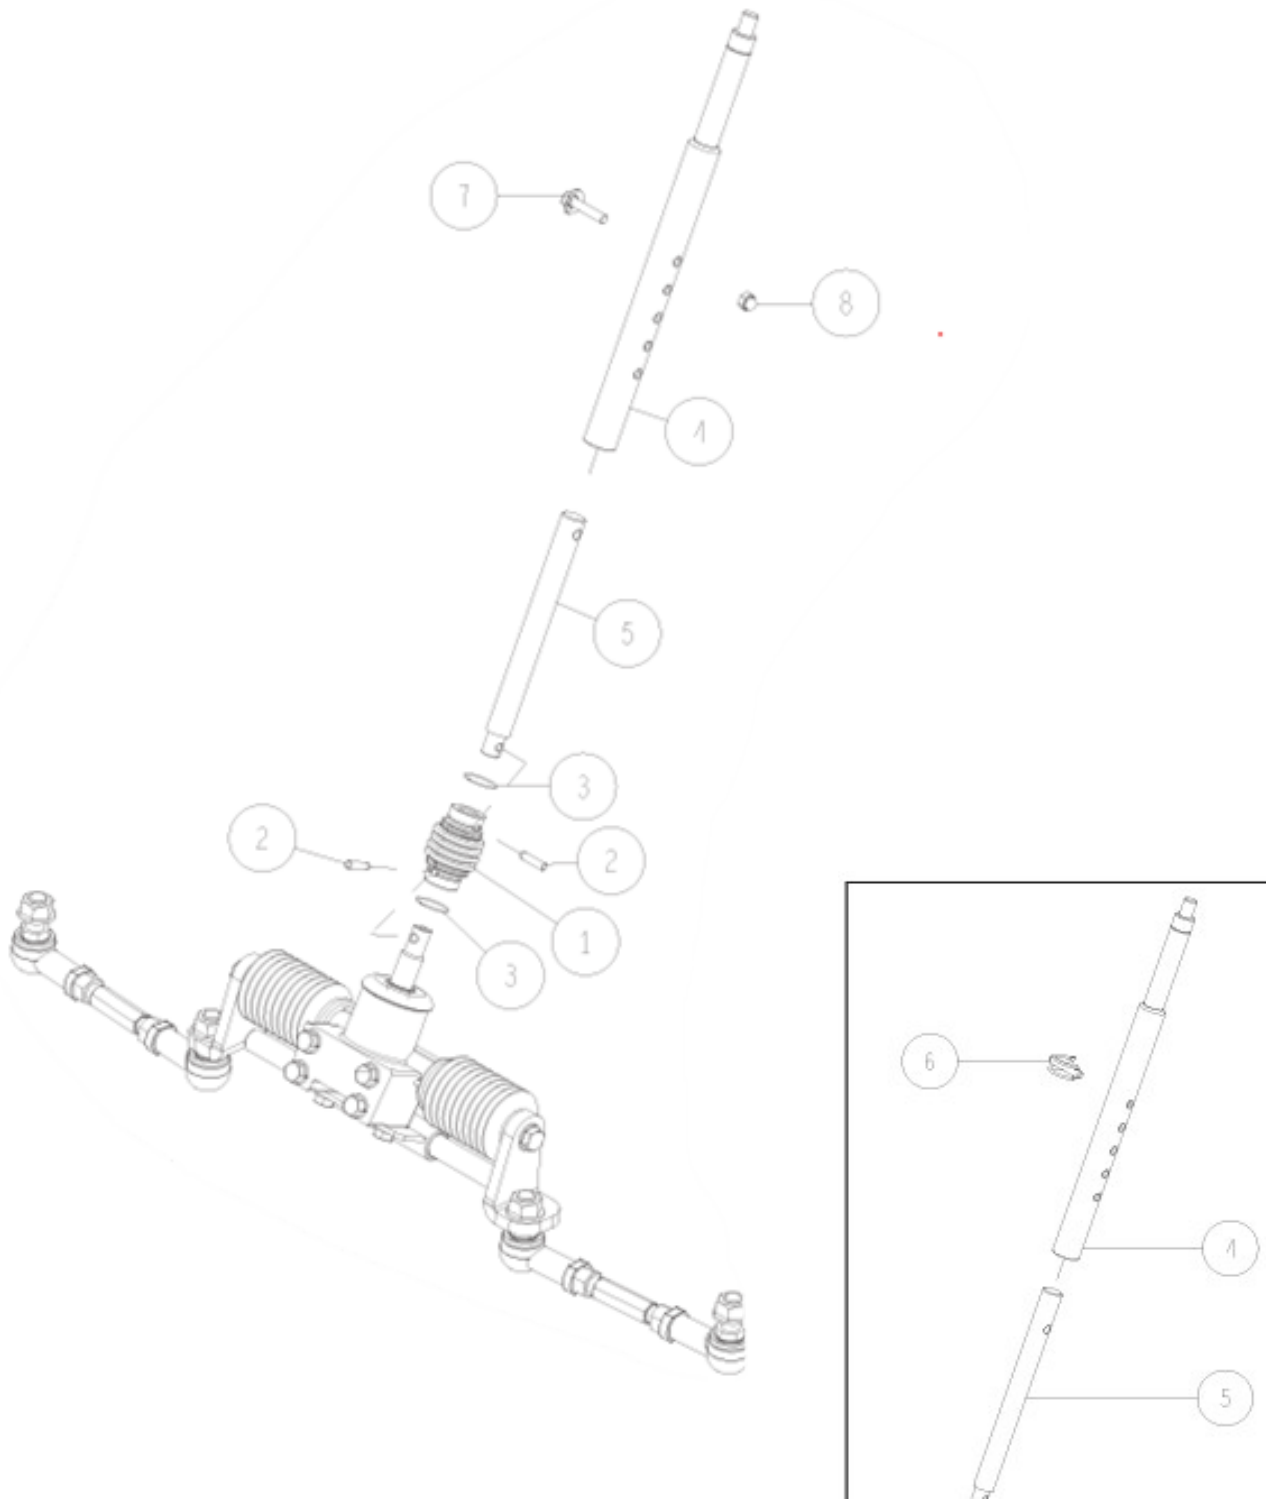

0342-77600	Handle Height Pipe Bolt Set	1	(1)	7, 8
-	0245-71000	Universal Joint Assy	1	1	1, 2, 3
8	89-1553-060002	Bag Hexagonal U Nut M6	1	(1)	
7	0244-75800	Bolt for Upper Shaft Setting	1	(1)	
6	0312-74000	Handle Height Pipe Pin Assy		1	※supply outage
5	0312-11300	Steering Lower Shaft	1	1	
4	0312-11100	Steering Upper Shaft	1	1	
3	0245-71300	Universal Joint Ring	2	2	
2	0245-71200	Universal Joint Pin	2	2	
1	0245-71100	Universal Joint NC-12	1	1	
No.	Parts Code No.	Parts Name	RM983/X RM981A		Remarks
			Q'ty