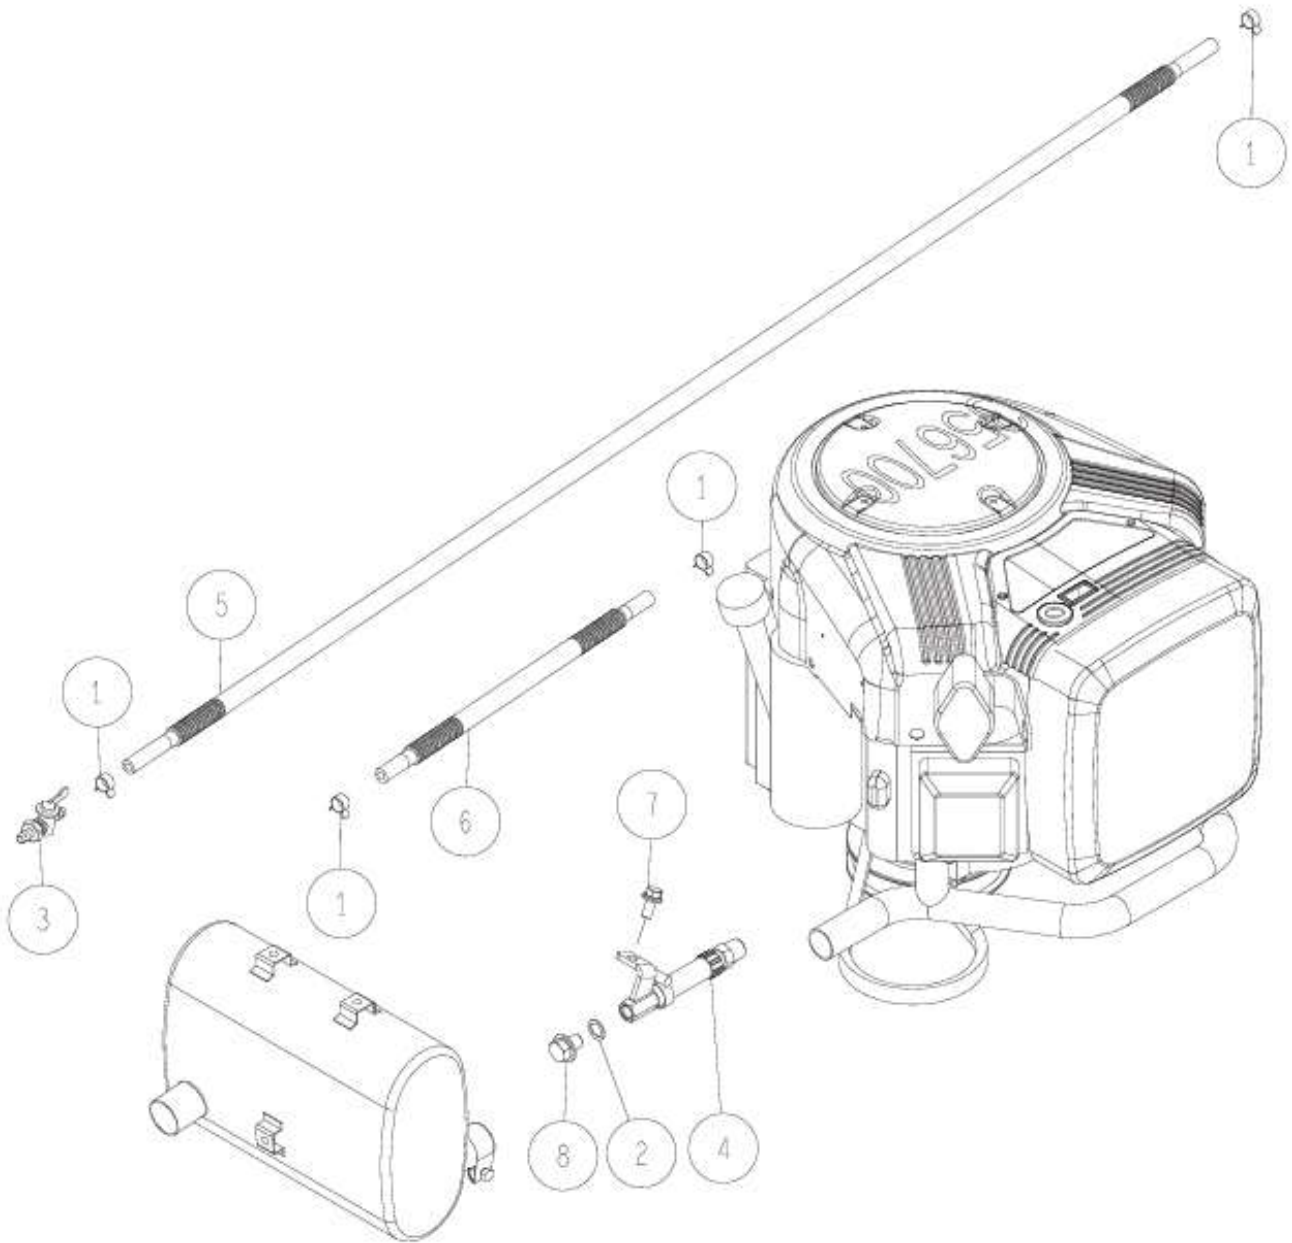

-	0312-71500	Fuel Hose Rear (with Clip)	1	1	1, 6
-	0312-71400	Fuel Hose Front (with Clip)	1	1	1, 5
8	89-1251-120152	Flange Mini Hexagonal Bolt M12*15	1	1	
7	89-1233-080202	Mini Hexagonal Bolt (PWSW) M8*20	1	1	
6	0312-72500	Fuel Hose (Rear)	1	1	
5	0312-72400	Fuel Hose (Front)	1	1	
4	0312-43100	Oil Drain Assy (B&S)	1	1	
3	0244-74500	Fuel Cock	1	1	
2	0207-74900	Copper Packing 12.5*19*1.0	1	1	
1	80-1483-988-00	Hose Clip 17	4	4	
No.	Parts Code No.	Parts Name	RM983/X Q'ty	RM981A	Remarks