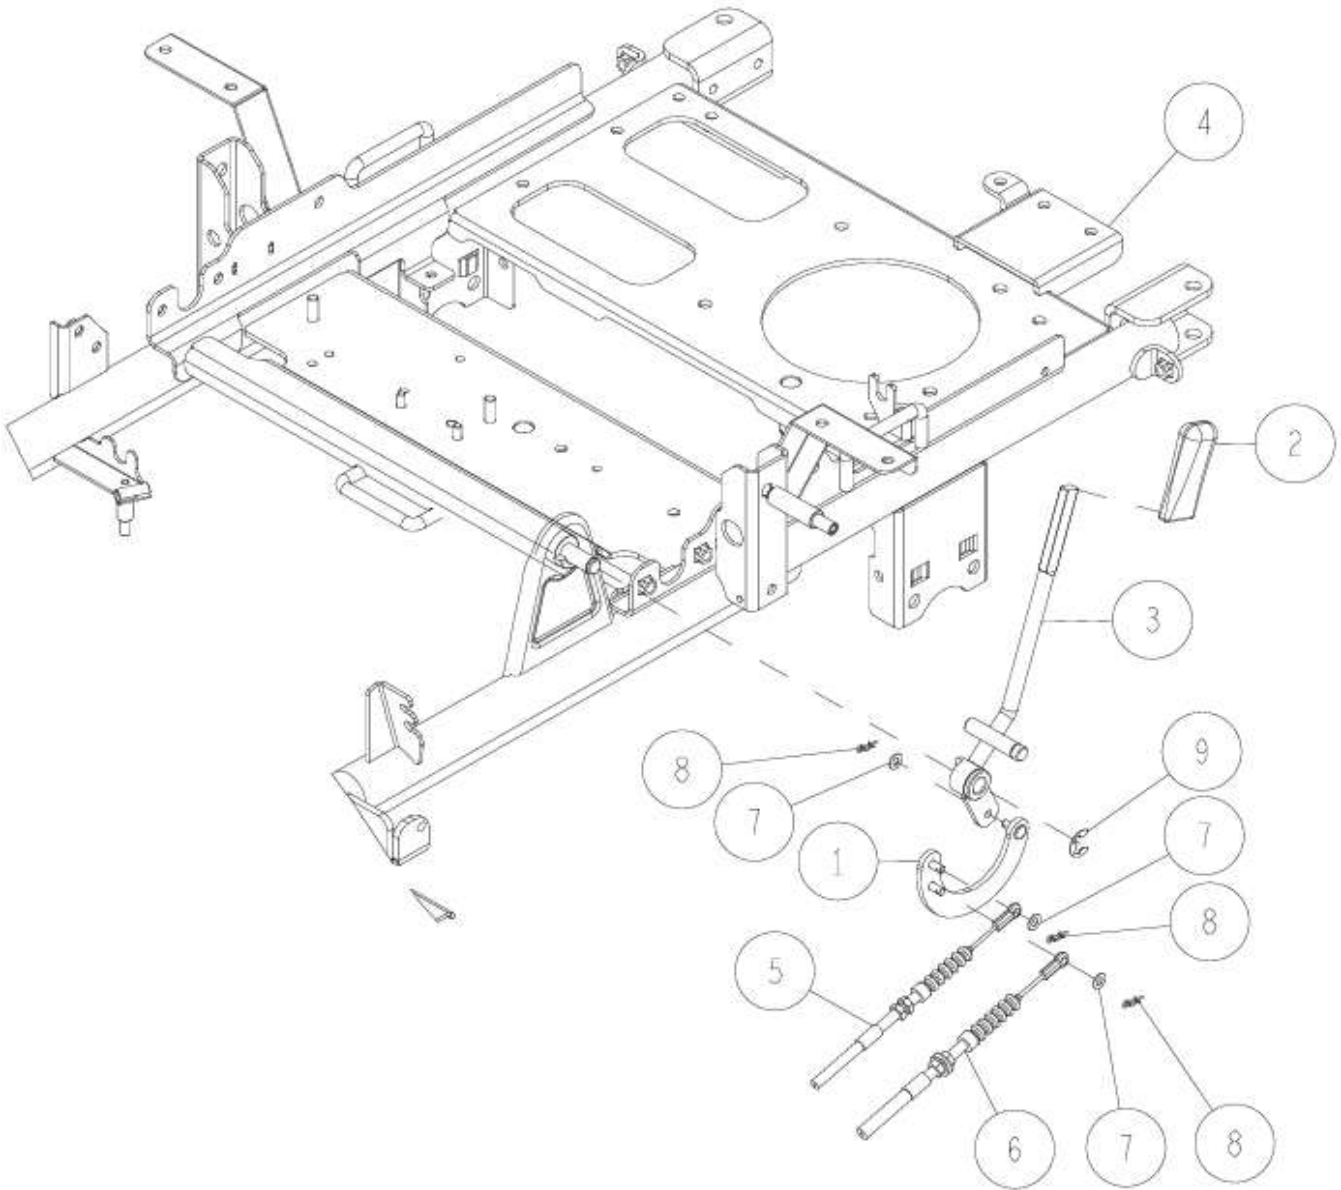

9	89-2521-000120	E Type Ring 12	1	1	
8	89-2132-060002	Snap Pin 6 (with stopper)	3	3	
7	89-1711-060002	Flat Washer 6	3	3	
6	0312-75310	Knife Clutch Wire	1	1	
5	0312-75210	Knife Brake Wire	1	1	
4	0312-2012H	Frame CMP (Metallic Grey)	1	1	
3	0312-1530H	Knife Clutch Lever CMP (Metallic Grey)	1		
	0312-1530I	Knife Clutch Lever CMP (White)		1	
2	0289-71300	Arm Grip (Red)	1	1	
1	0244-13700	Wire Joint CMP	1	1	
No.	Parts Code No.	Parts Name	RM983/X | RM981A		Remarks
			Q'ty