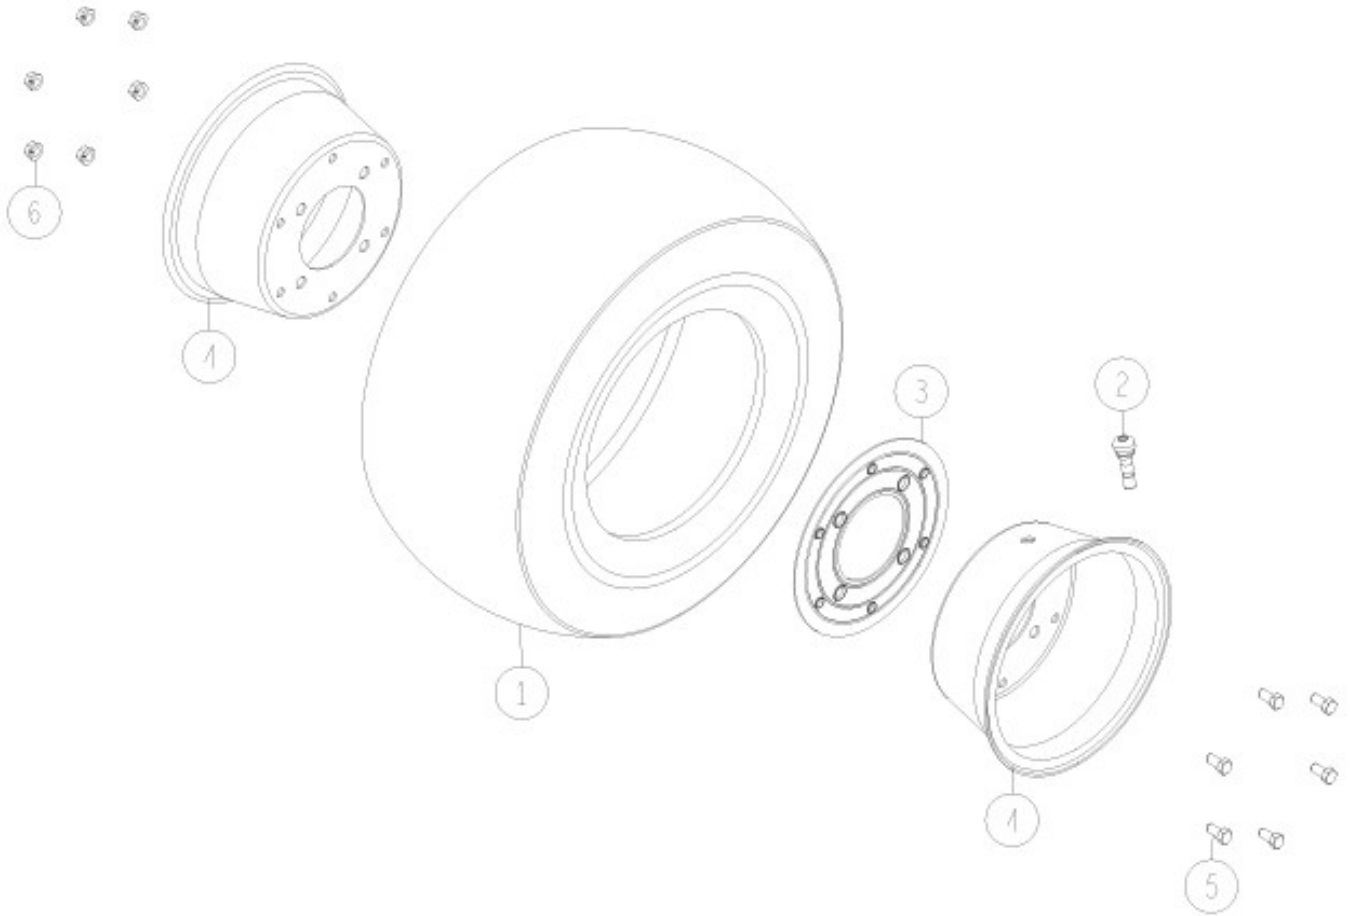

6	89-1543-080002	Mini Hexagonal Nut (SW) M8	6	6	
5	89-1213-080162	Mini Hexagonal Bolt (8T) M8*16	6	6	
4	0244-84500	Rear Wheel (700SP-8)	2	2	
3	0244-84400	Rear Wheel Packing (18 × 850-8.PD3)	1	1	
2	0244-84300	Rear Wheel Bulb (TR413)	1	1	
1	0244-84200	Rear Turf Tire (18 × 850-8.PD3)	1	1	
No.	Parts Code No.	Parts Name	RM983/X	RM981A	Remarks
			Q'ty