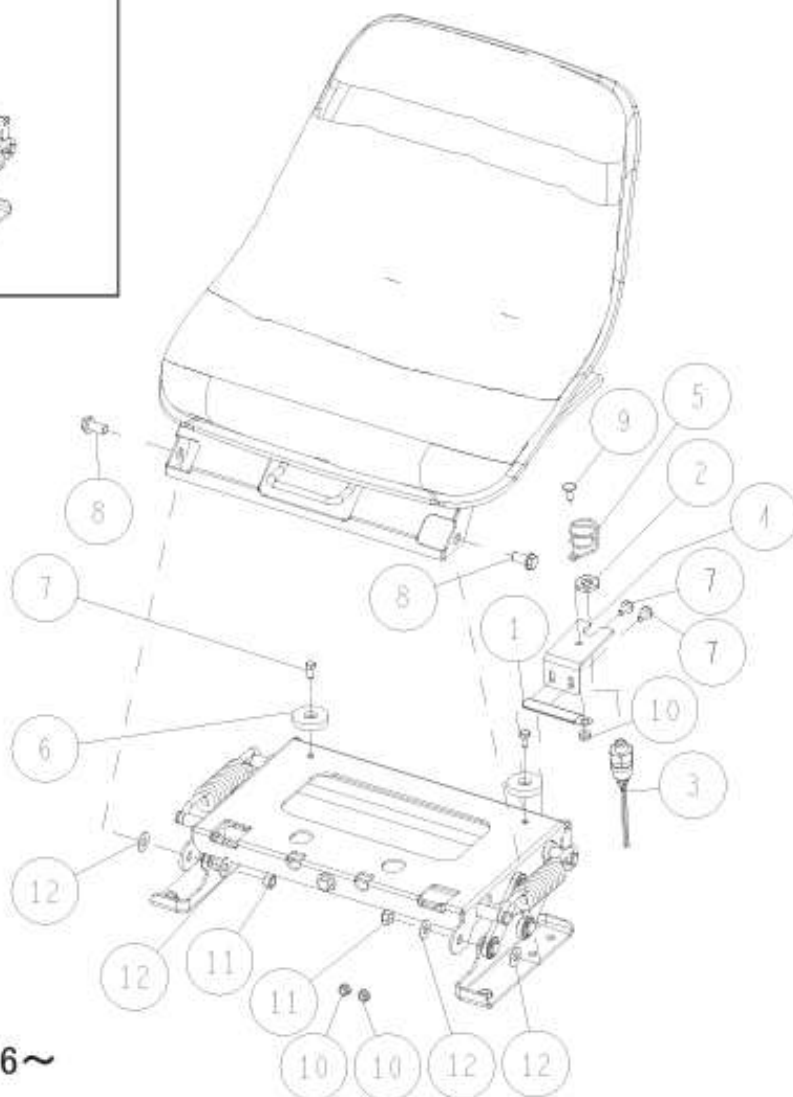

BVAJJ01116~

12	89-1714-100002	Flat Washer 10	4	4	
11	89-1561-100002	Mini Hexagonal U Nut M10	2	2	
10	89-1531-060042	Flange Nut M6	3	3	
9	89-1390-060162	Welded Bolt M6*16	1	1	
8	89-1253-100202	Flange Mini Hexagonal Bolt (8T) M10*20	2	2	
7	89-1137-060152	Hexagonal Bolt (PW) M6*15	4	2	
6	0342-22100	Rubber, Seat Spacer	2		BVAJJ01116~
	0312-22300	Rubber, Seat Spacer	2	2	~BVAJH01115
5	0341-21700	Seat Switch Spring	1	1	
4	0341-21600	Seat Switch Stay	1	1	
3	0207-74400	Safety Switch K17850	1	1	
2	0207-72800	Switch Lock Nut	1	1	
1	80-1792-988-00	Harness Clip 8	1	1	
No.	Parts Code No.	Parts Name	RM983/X	RM981A	Remarks
			Q'ty