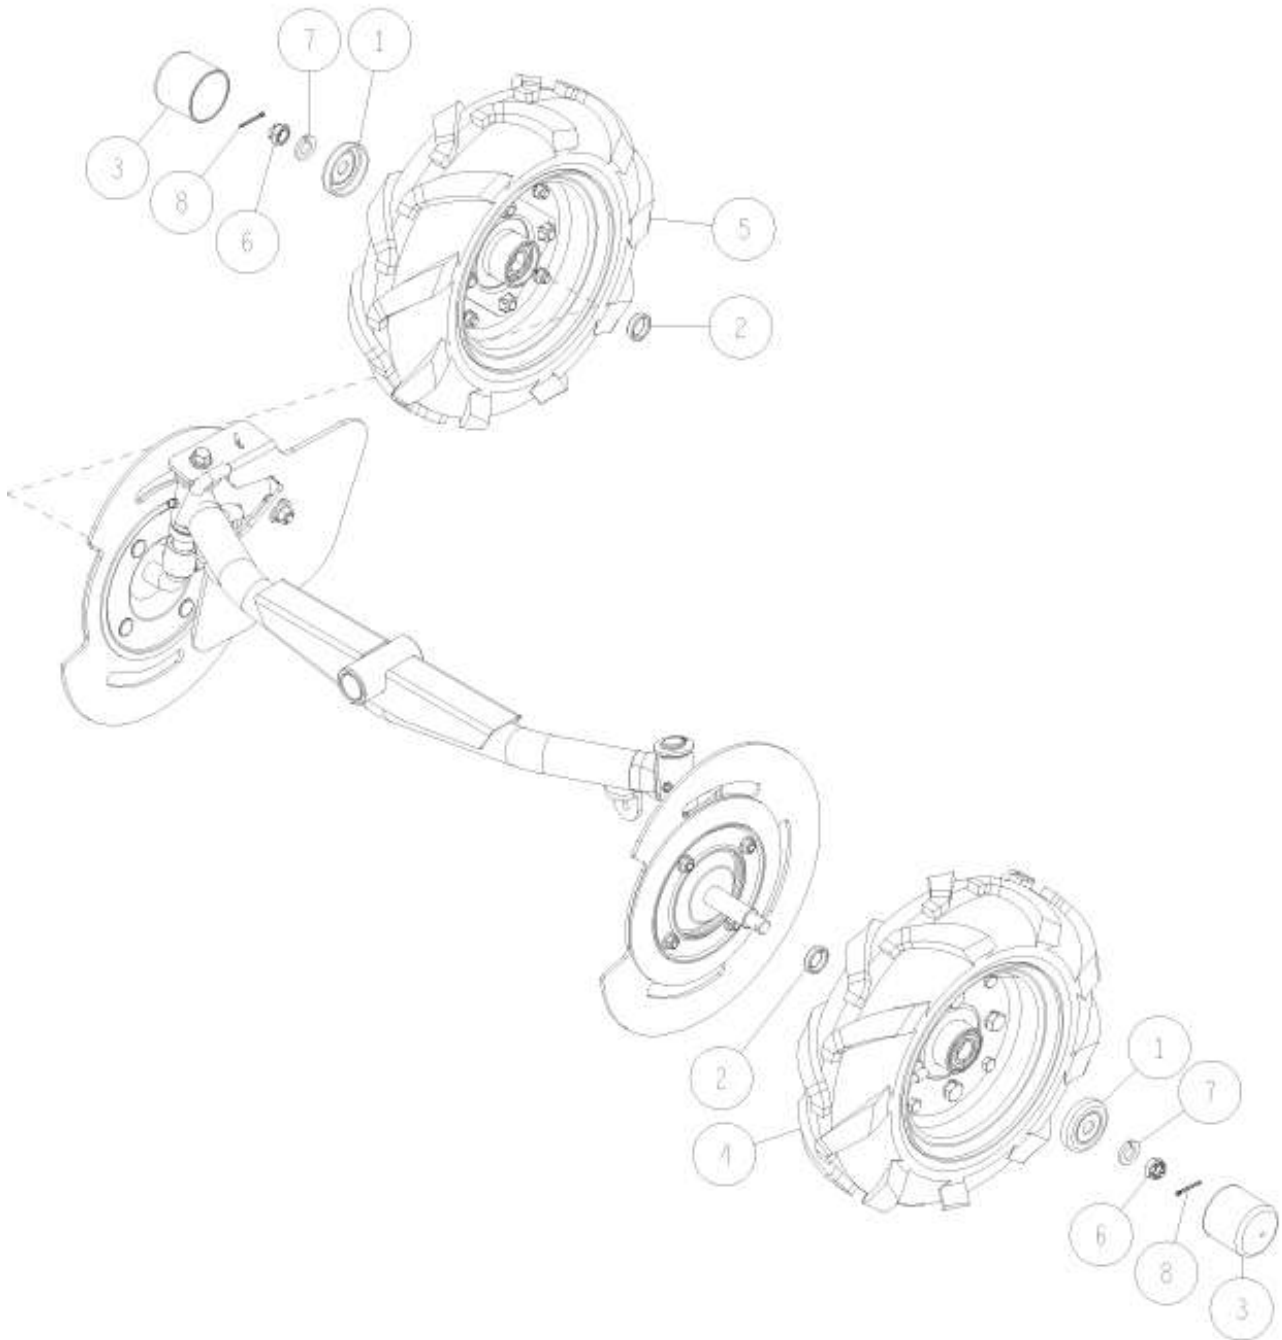

8	89-2120-250252	Split Pin 2.5*25	2	2	
7	89-1750-140002	Spring Washer 14	2	2	
6	89-1668-140042	Mini Low Fluted Nut (2 sorts) M14	2	2	
5	0322-33000	Front Tire (R) ASSY (3.50-7 TA) (Include Wheel Boss)	1	1	See 45p~
4	0322-32000	Front Tire (L) ASSY (3.50-7 TA) (Include Wheel Boss)	1	1	See 43p~
3	0244-76100	Wheel Cap (Front)	2	2	
2	0207-31100	King Pin Collar	2	2	
1	0207-30500	Front Wheel Dust Cover	2	2	
No.	Parts Code No.	Parts Name	RM983/X	RM981A	Remarks
			Q'ty