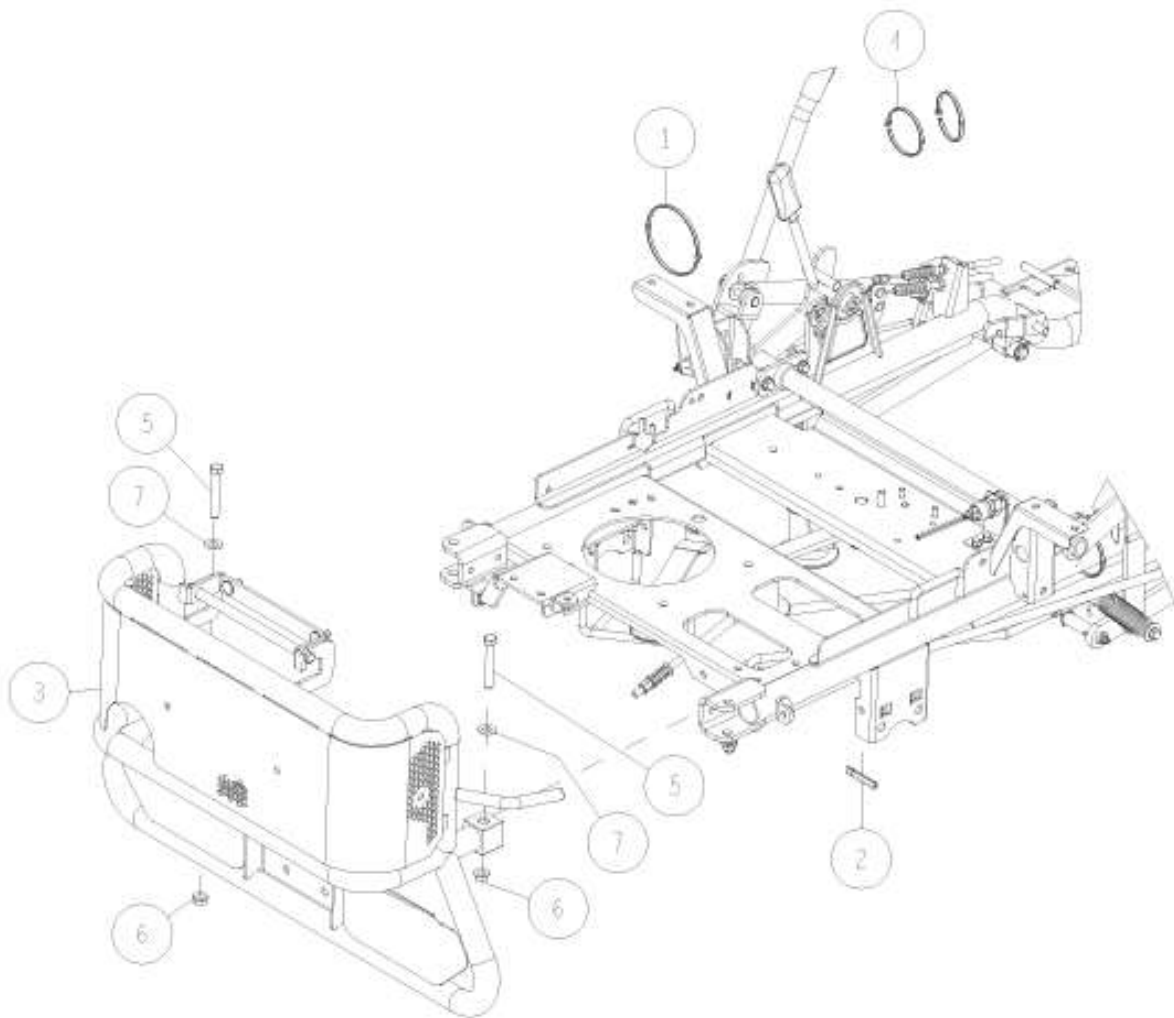

7	89-1714-100002	Flat Washer 10	2	2	
6	89-1631-100042	Flange Mini Hexagonal Nut M10	2	2	
5	89-1213-100652	Mini Hexagonal Bolt (8T) M10*65	2	2	
4	83-1711-719-00	Wire Band 200L	2	2	
3	0312-2030G	Rear Frame CMP (Green)	1		OR
	0312-2030H	Rear Frame CMP (Metallic Grey)	1		IA•YB
	0312-20303	Rear Frame CMP (Grey)		1	OR•IA•YB
2	0289-71100	Rubber L50	1	1	
1	0227-74200	Wire Band 300	1	1	Only for Kawasaki FS651V
No.	Parts Code No.	Parts Name	RM983/X	RM981A	Remarks
			Q'ty