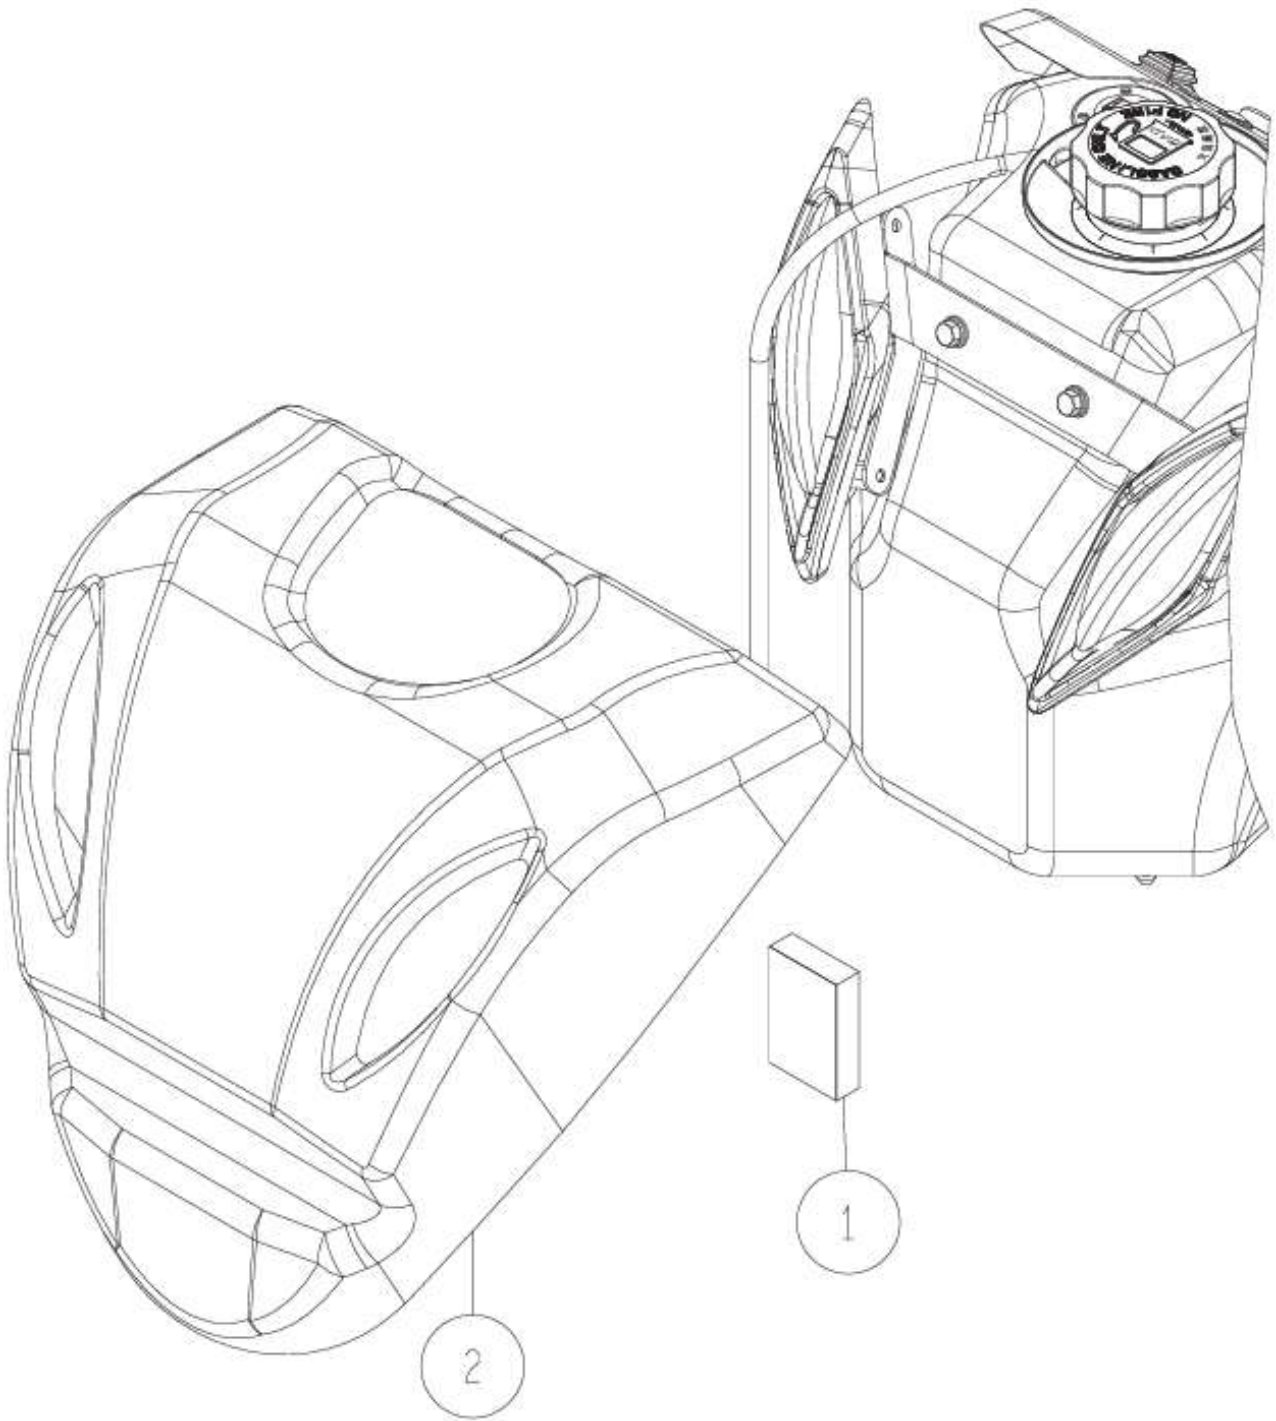

2	0342-71600	Front Cover (Red)	1		YB
	0342-71700	Front Cover (Blue)	1		IA
	0312-73100	Front Cover (White)	1(OR)	1	IA·OR·YB
1	0312-72800	Cowl Pad	1	1	
No.	Parts Code No.	Parts Name	RM983/X	RM981A	Remarks
			Q'ty