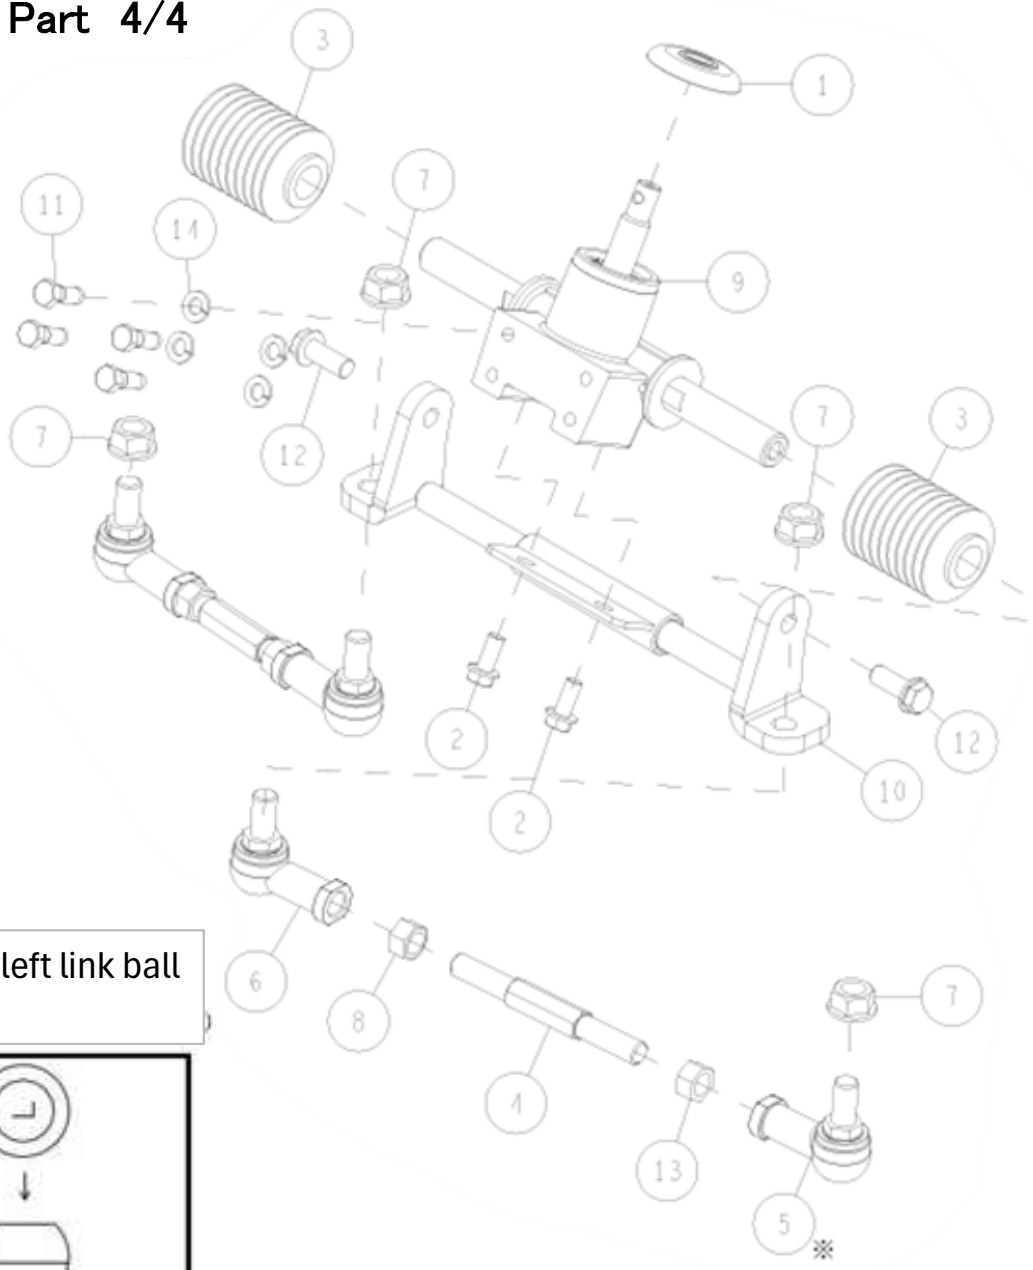

The head of the left link ball