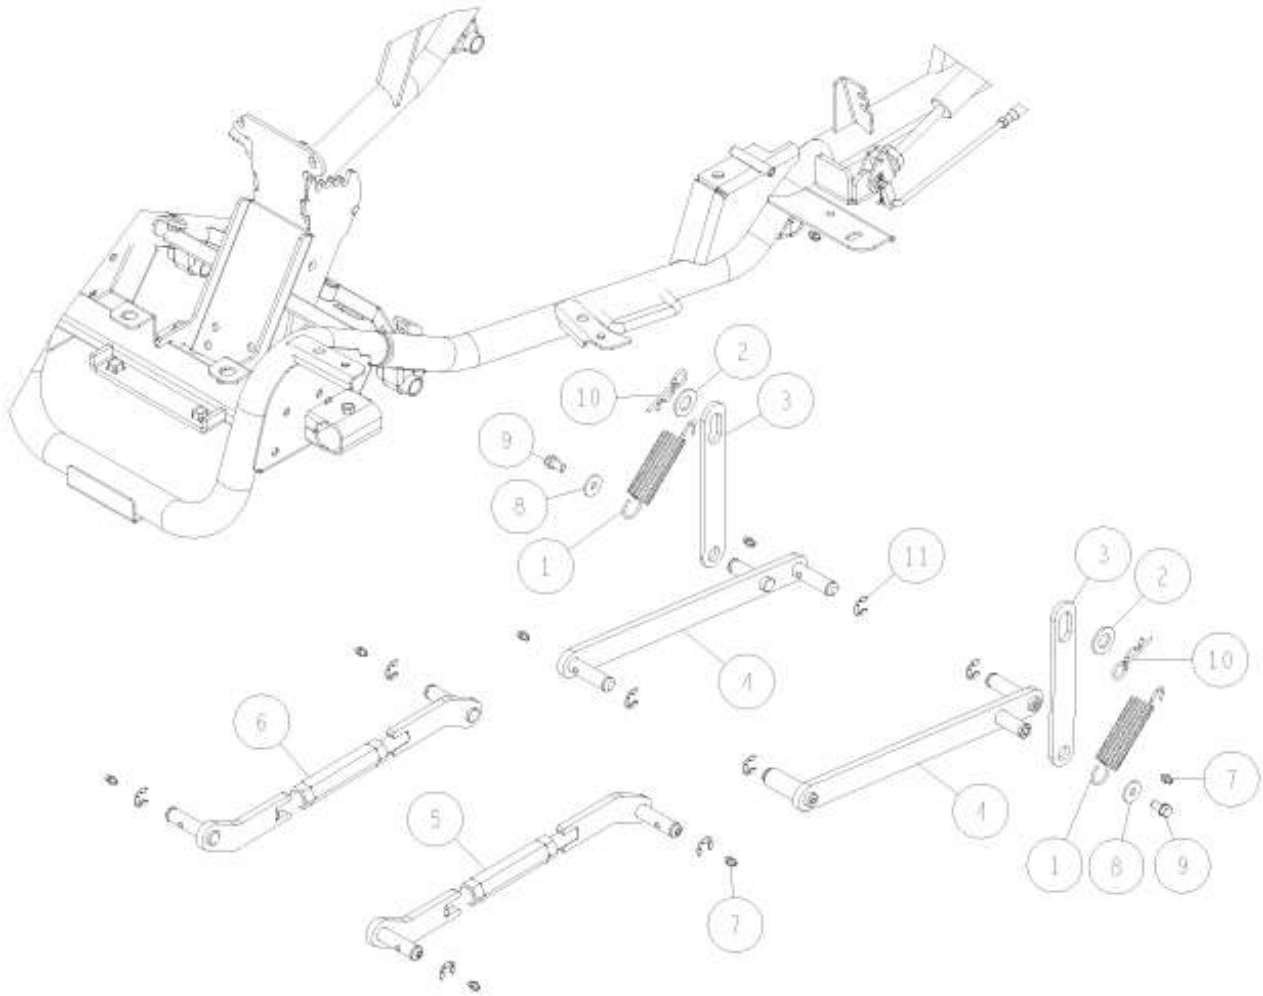

11	89-2521-000120	E Type Ring 12	8	8	
10	89-2131-160002	Snap Pin 16	2	2	
9	89-1232-080162	Mini Hexagonal Bolt (SW) M8*16	2	2	
8	83-1751-311-00	Flat Washer 8*25*2.3	2	2	
7	83-1415-975-00	Grease Nipple M6	8	8	
6	0312-5600H	Front Link Arm (R) Assy (Metallic Grey)	1	1	See 15p
5	0312-5500H	Front Link Arm (L) Assy (Metallic Grey)	1	1	See 15p
4	0312-5130H	Rear Link Arm CMP (Metallic Grey)	2	2	
3	0244-1040H	Connecting Plate (Metallic Grey)	2	2	
2	0207-76800	Washer 16*32*2.3	2	2	
1	0207-76200	Spring (Up/Down)	2	2	
No.	Parts Code No.	Parts Name	RM983/X | RM981A		Remarks
			Q'ty