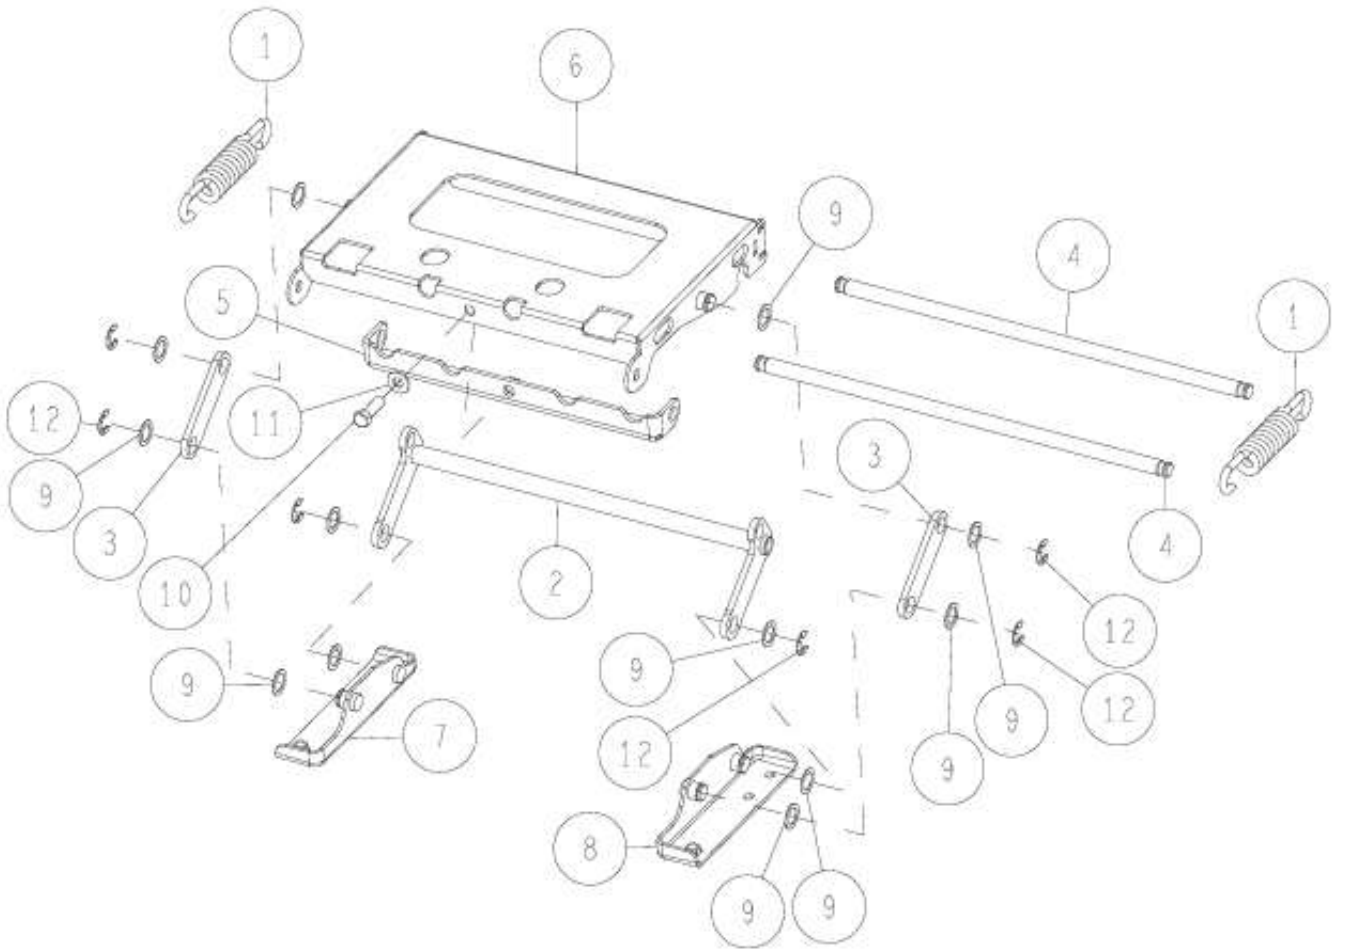

12	89-2521-000120	E Type Ring 12	6	6	
11	89-1714-100002	Flat Washer 10	1	1	
10	89-1211-100302	Mini Hexagonal Bolt M10*30	1	1	
9	83-1020-363-00	Thrust Washer 16*24*1.0	12	12	
8	0348-2120H	Link Upper Bracket (L) CMP (Metallic Grey)	1		YB
	0348-2120G	Link Upper Bracket (L) CMP (Green)	1		OR
	0348-21201	Link Upper Bracket (L) CMP (White)	1(IA)	1(OR,YB)	IA,OR,YB
7	0348-2110H	Link Upper Bracket (R) CMP (Metallic Grey)	1		YB
	0348-2110G	Link Upper Bracket (R) CMP (Green)	1		OR
	0348-21101	Link Upper Bracket (R) CMP (White)	1(IA)	1(OR,YB)	IA,OR,YB
6	0341-2190H	Link Upper Bracket CMP (Metallic Grey)	1		YB
	0341-21901	Link Upper Bracket CMP (White)	1(IA,OR)	1(IA,OR,YB)	IA,OR,YB
5	0312-2210H	Spring Shaft Hook CMP (Metallic Grey)	1		YB
	0312-22101	Spring Shaft Hook CMP (White)	1(IA,OR)	1(IA,OR,YB)	IA,OR,YB
4	0312-21800	Spring Shaft	2	2	
3	0312-2170H	Seat Parallel Link (B) (Metallic Grey)	2		YB
	0312-21701	Seat Parallel Link (B) (White)	2(IA,OR)	2(IA,OR,YB)	IA,OR,YB
2	0312-2160H	Parallel Seat Link CMP (Metallic Grey)	1		YB
	0312-21601	Parallel Seat Link CMP (White)	1(IA,OR)	1(IA,OR,YB)	IA,OR,YB
1	0244-71200	Spring for Seat Link	2	2	
No.	Parts Code No.	Parts Name	RM983/X Q'ty	RM981A	Remarks