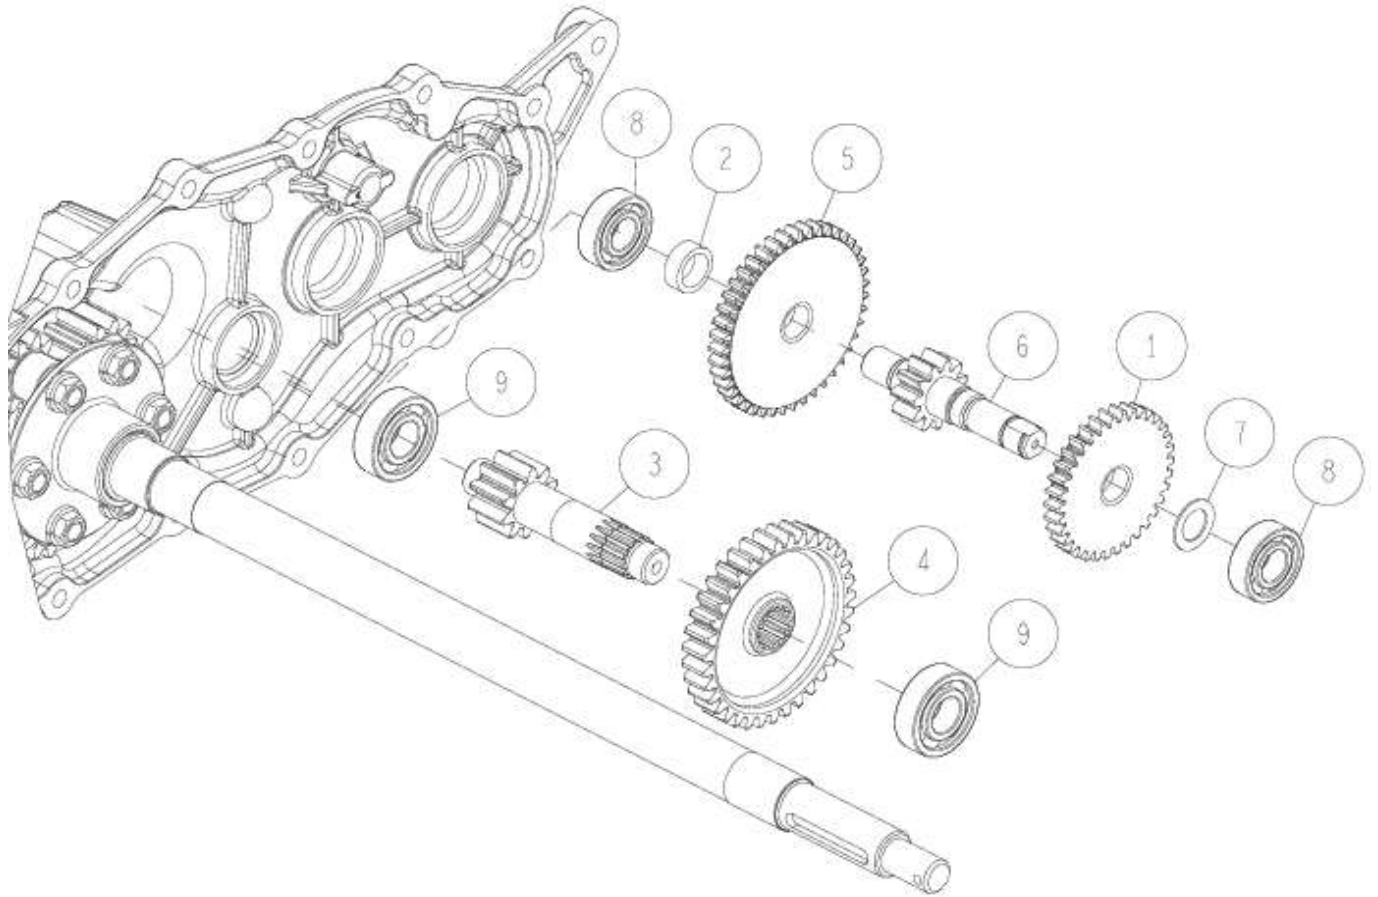

9	89-3111-062034	Bearing 6203	2	2	
8	89-3111-062024	Bearing 6202	2	2	
7	83-1020-361-00	Thrust Washer 15*24*1.0	1	1	
6	0312-01400	Brake Shaft	1	1	
5	0312-00900	Brake Axle 43T Gear	1	1	
4	0312-00800	D Axle 35T Gear	1	1	
3	0244-00400	D Axle	1	1	
2	0207-01500	Brake Shaft Collar 8	1	1	
1	0207-01310	Brake Shaft 34T Gear	1	1	
No.	Parts Code No.	Parts Name	RM983/X	RM981A	Remarks
			Q'ty