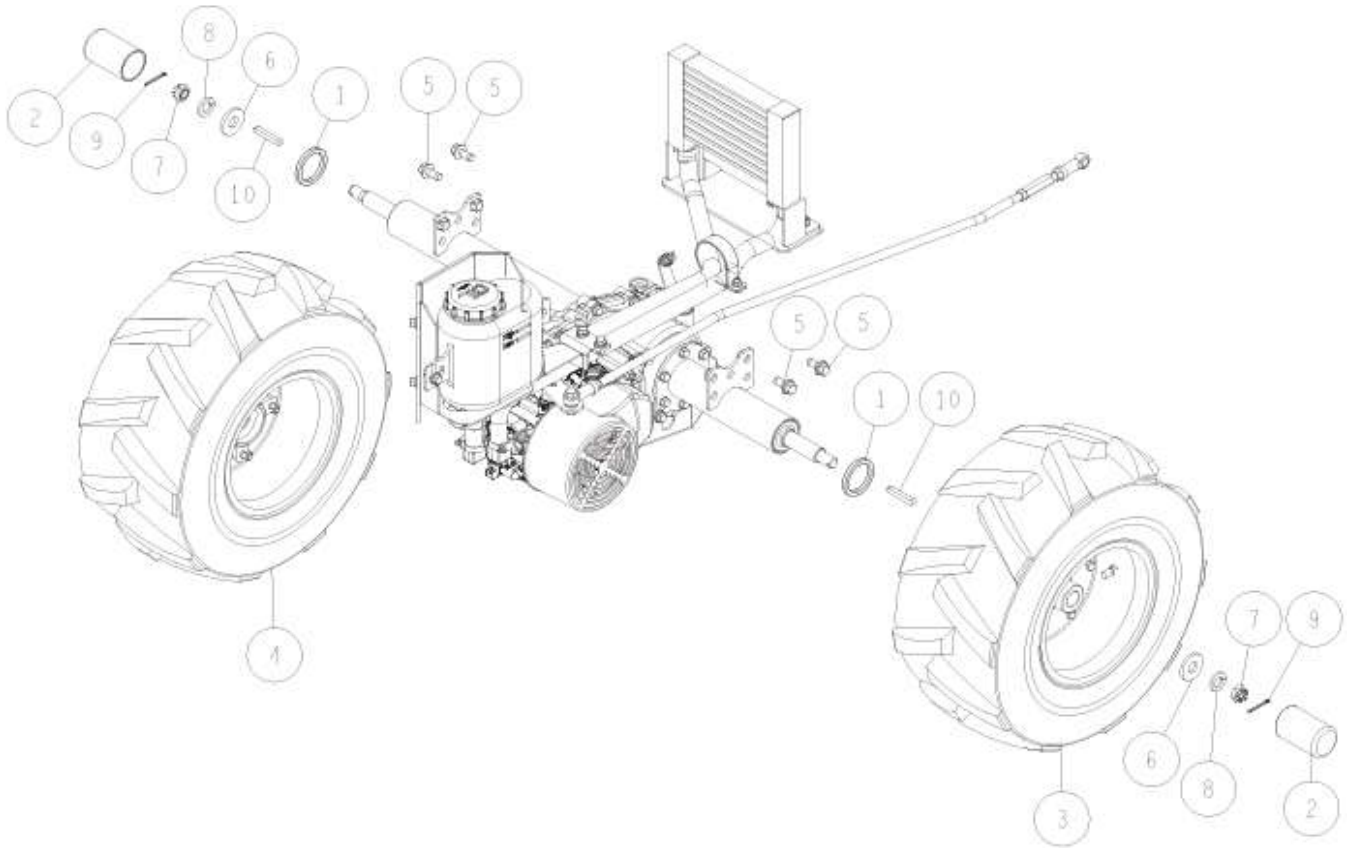

10	89-2150-070500	Key 7*50 (round)	2	2	
9	89-2120-350352	Split Pin 3.5*35	2	2	
8	89-1750-160002	Spring Washer 16	2	2	
7	89-1658-160042	Low Fluted Nut (2 sorts) M16	2	2	
6	83-1630-335-00	Washer 16*40*4.5	2	2	
5	0244-83200	Mini Hexagonal Bolt (PWSW) M10*25 (7T Lock)	4	4	
4	0244-74400	Rear Tire (L) Assy (17×8.00-8)(Include Wheel Boss)	1	1	See 31p~
3	0244-74300	Rear Tire (R) Assy (17×8.00-8)(Include Wheel Boss)	1	1	See 31p~
2	0227-70600	Rear Wheel Cap (φ 42*75L)	2	2	
1	0207-77800	Wheel Boss Dust Seal	2	2	
No.	Parts Code No.	Parts Name	RM983/X	RM981A	Remarks
			Q'ty