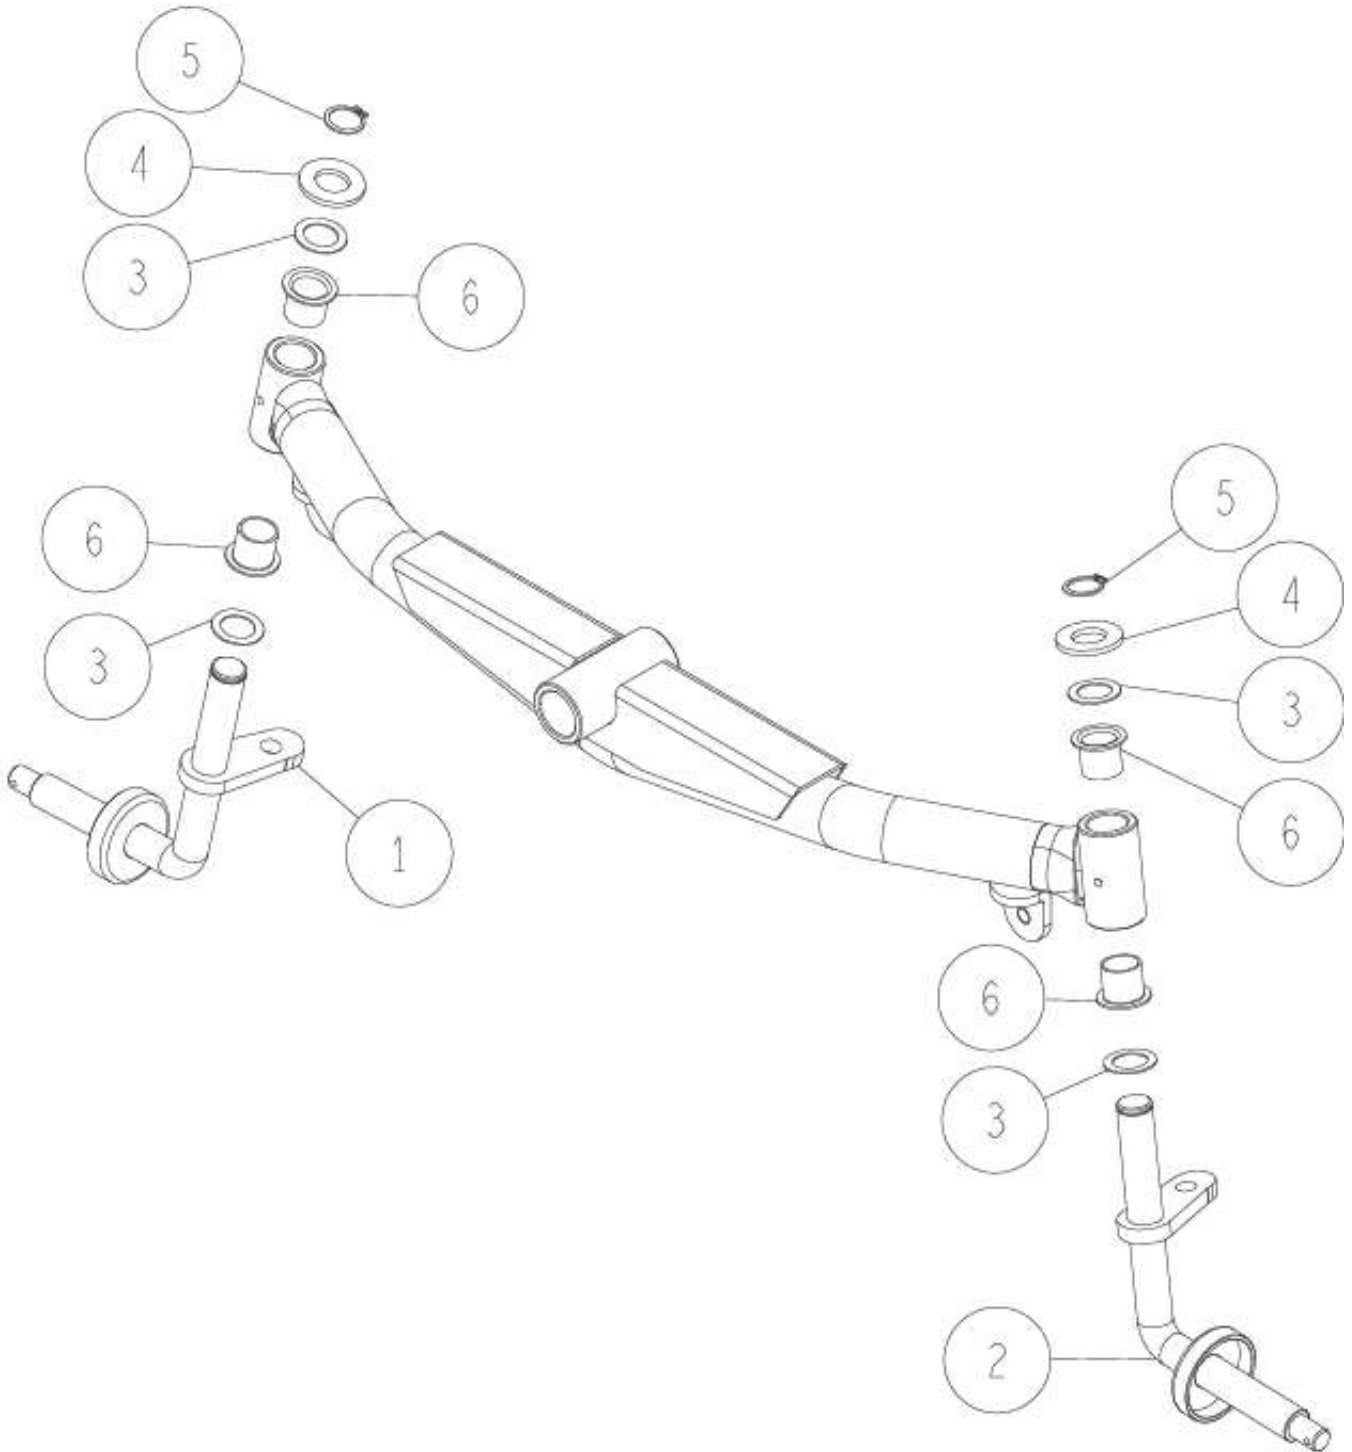

6	89-3511-020200	DU Bush 20.20.31F	4	4	
5	89-2511-000200	Snap Ring (S20)	2	2	
4	83-1490-337-00	Washer 20*38*3.2	2	2	
3	83-1310-371-00	Thrust Washer 20*30*1.0	4	4	
2	0342-3020H	King Pin CMP for Turf Tire (L) (Metallic Grey)	1	1	
1	0342-3010H	King Pin CMP for Turf Tire (R) (Metallic Grey)	1	1	
No.	Parts Code No.	Parts Name	RM983/X	RM981A	Remarks
			Q'ty