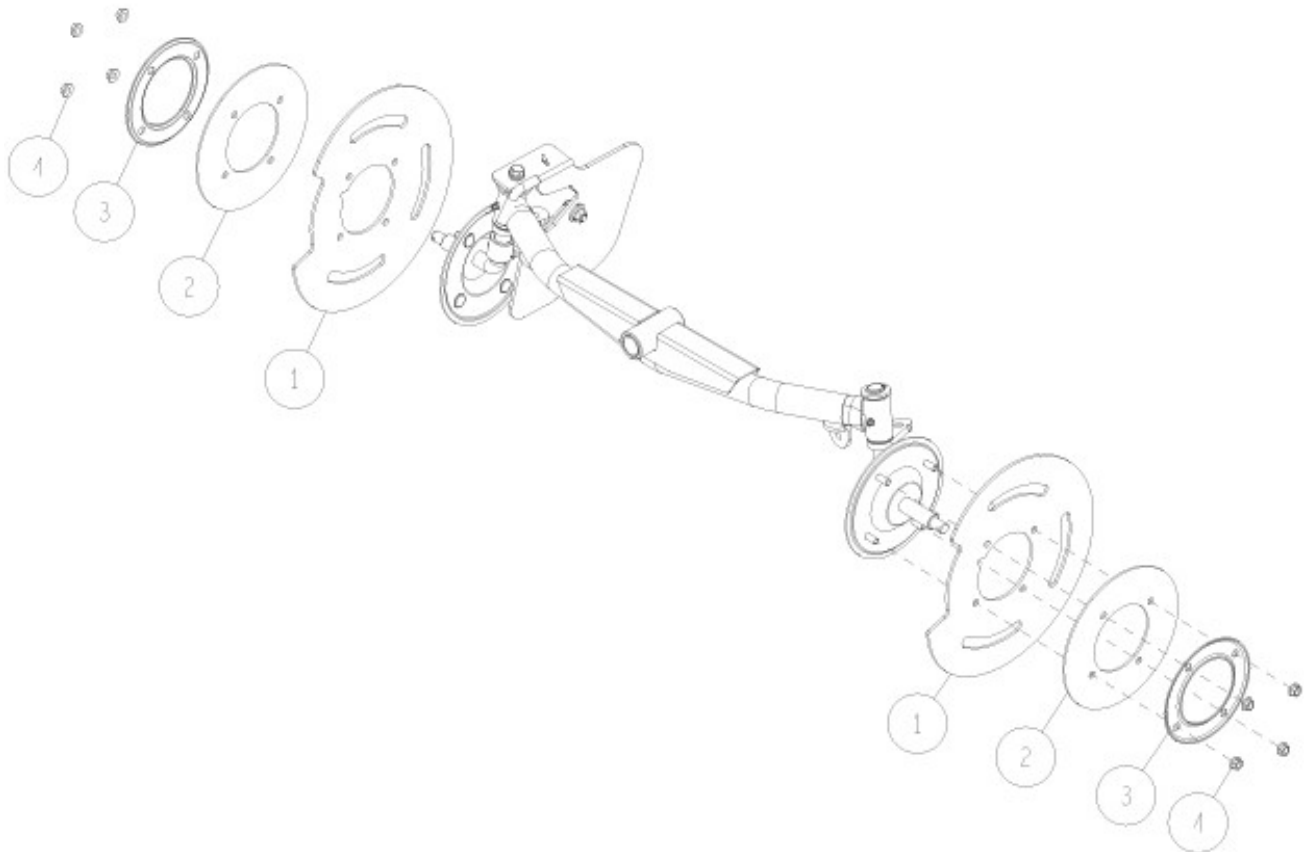

4	89-1631-080042	Flange Mini Hexagonal Nut M8	8	8	
3	0207-30900	Front Wheel Rubber Cover Support	2	2	
2	0207-30800	Front Wheel Rubber Cover (IN) for 7inch	2	2	
1	0207-30600	Front Wheel Rubber Cover	2	2	
No.	Parts Code No.	Parts Name	RM983/X	RM981A	Remarks
			Q'ty