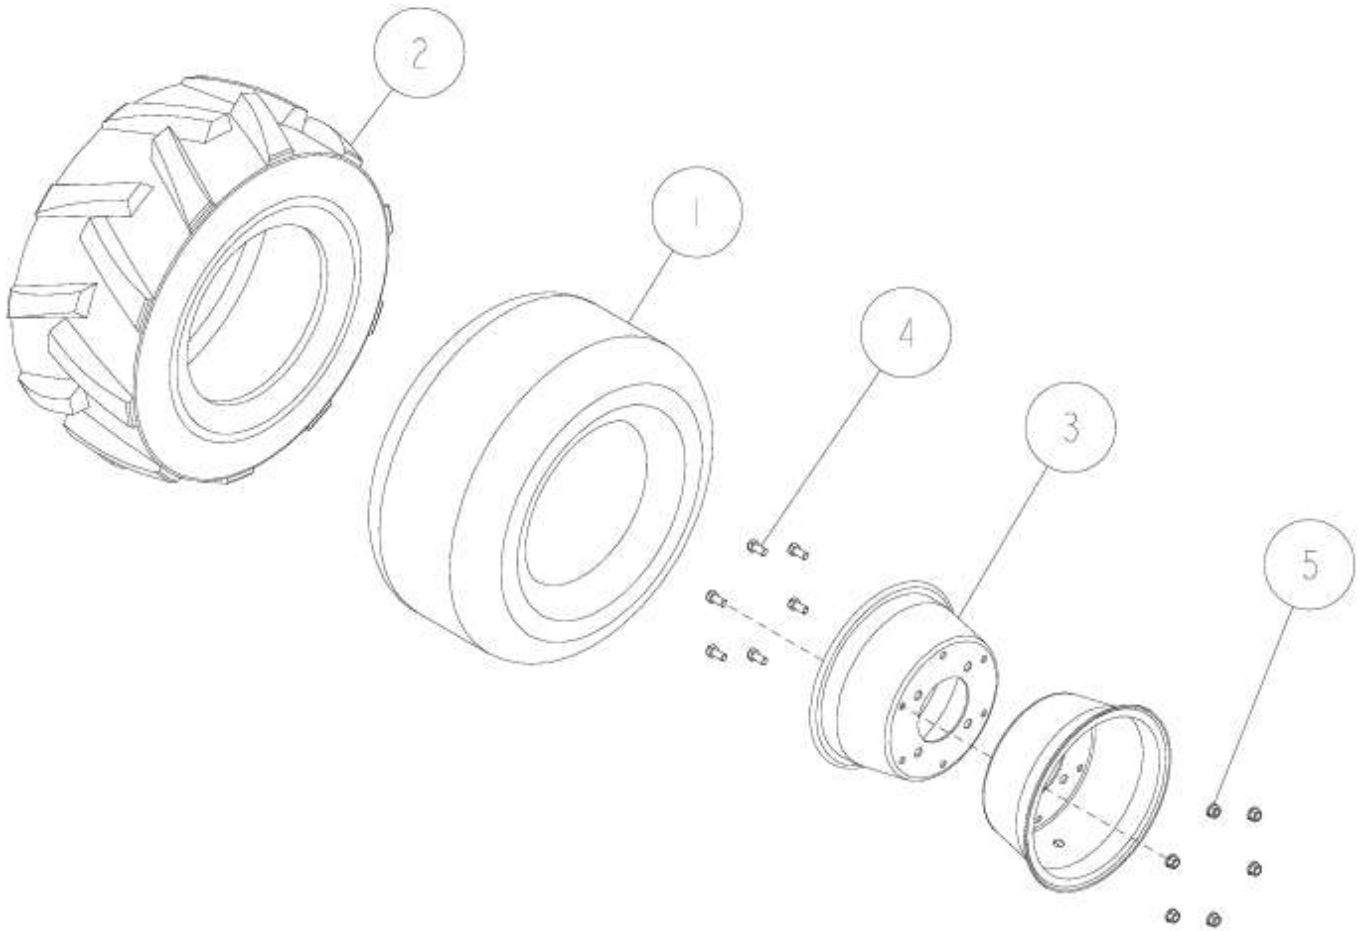

5	89-1543-080002	Mini Hexagonal Nut (SW) M8	6	6	
4	89-1213-080162	Mini Hexagonal Bolt (8T) M8*16	6	6	
3	0244-78800	Wheel Assy 17*800-8	2	2	
2	0244-78610	Tire 17*8.00-8	1	1	
1	0244-78300	Tire Tube 17*8.00-8	1	1	
No.	Parts Code No.	Parts Name	RM983/X	RM981A	Remarks
			Q'ty