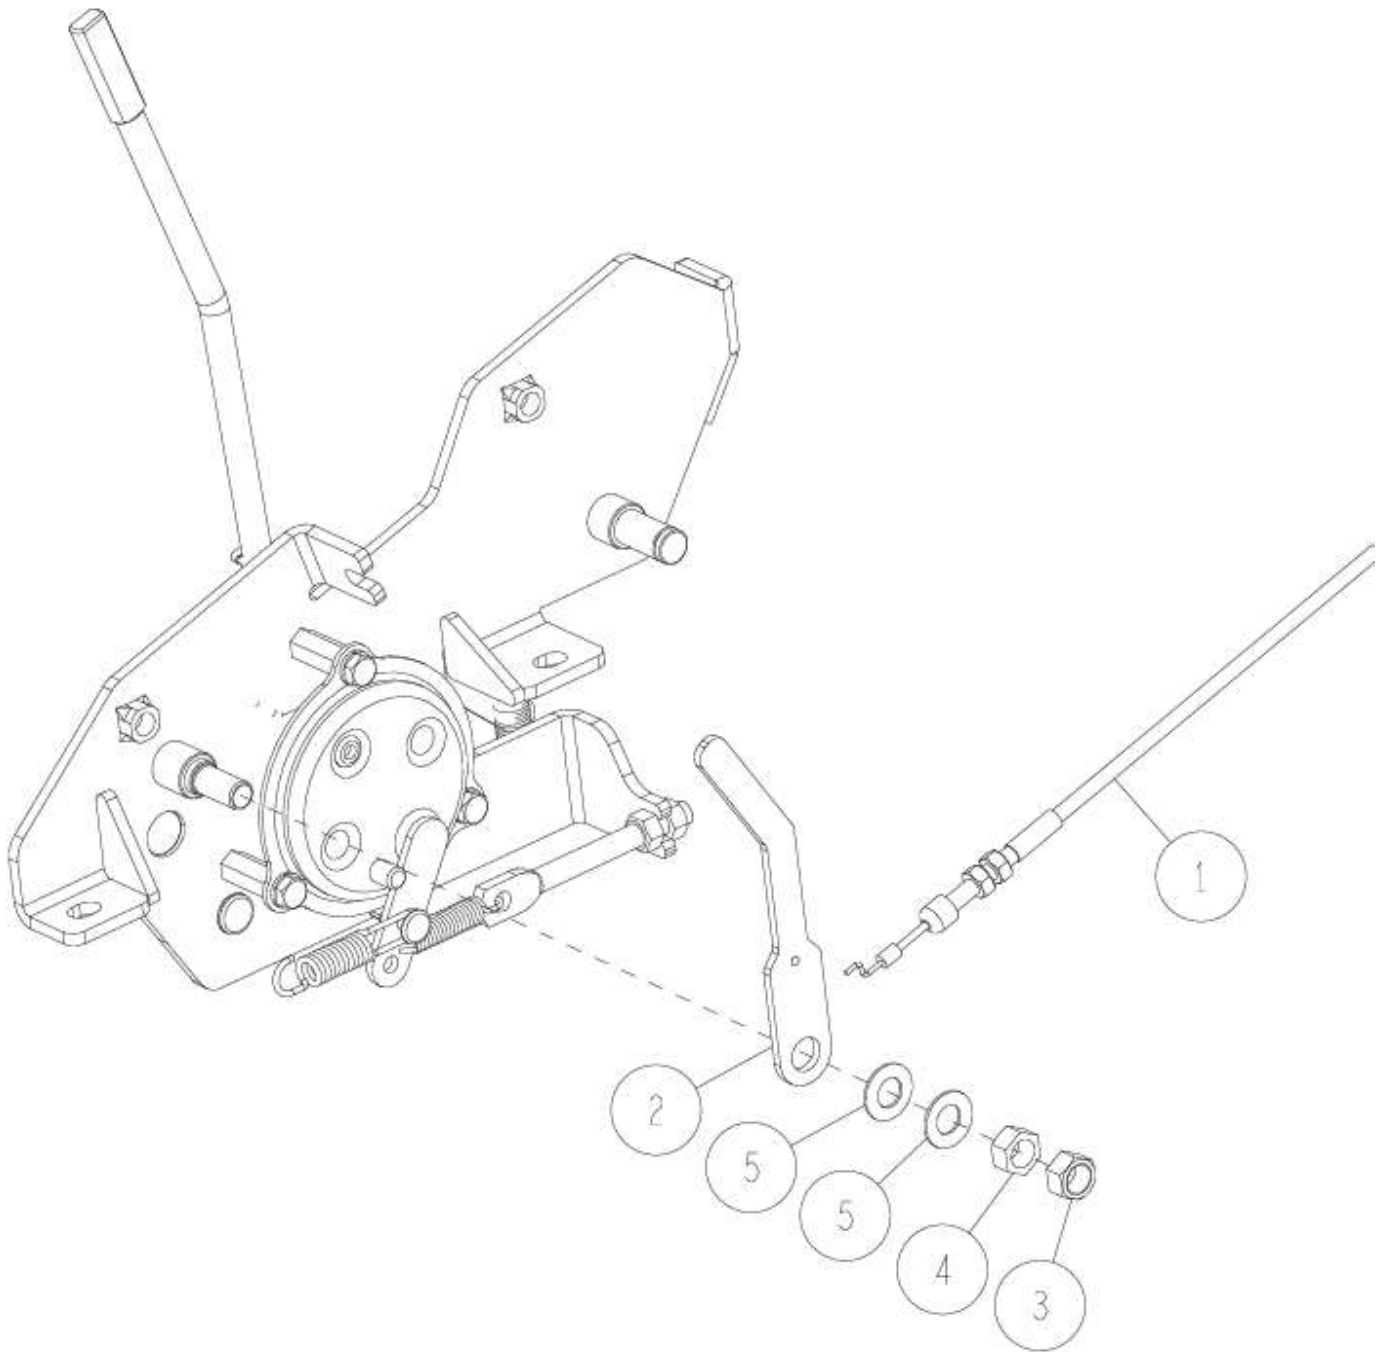

5	89-1852-100001	Belleville Spring H10	2	2	
4	89-1611-100042	Mini Hexagonal Nut M10	1	1	
3	89-1561-100002	Mini Hexagonal U Nut M10	1	1	
2	0312-12900	Throttle Lever	1	1	
1	0244-72100	Throttle Wire (B)	1	1	B & S
	0312-75100	Throttle Wire	1	1	Kawasaki (FS651V)
No.	Parts Code No.	Parts Name	RM983/X	RM981A	Remarks
			Q'ty