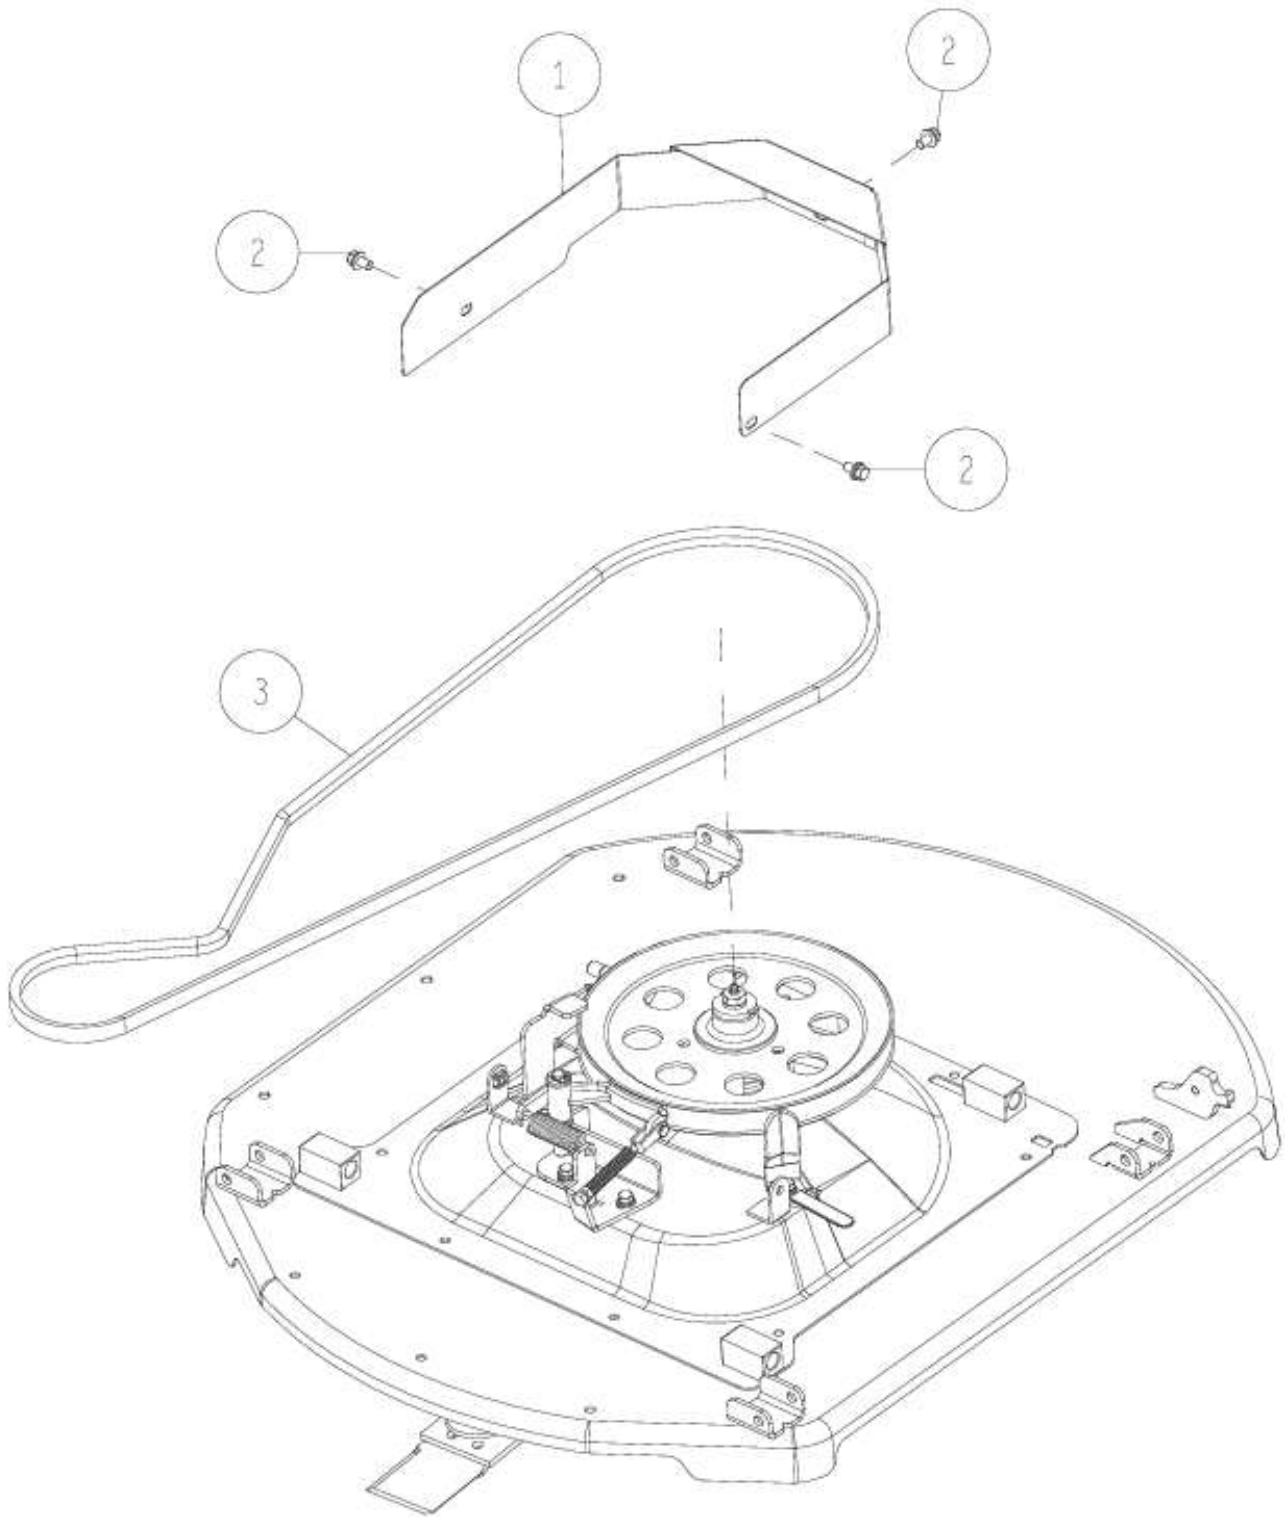

3	89-6123-008303	V Belt LB-83 (SG1000)	1	1	W800
2	89-1233-080162	Mini Hexagonal Bolt (PWSW) M8*16	3	3	
1	0312-5020H	Knife Belt Cover CMP (Metallic Grey)	1		
No.	Parts Code No.	Parts Name	RM983/X	RM981A	Remarks
			Q'ty