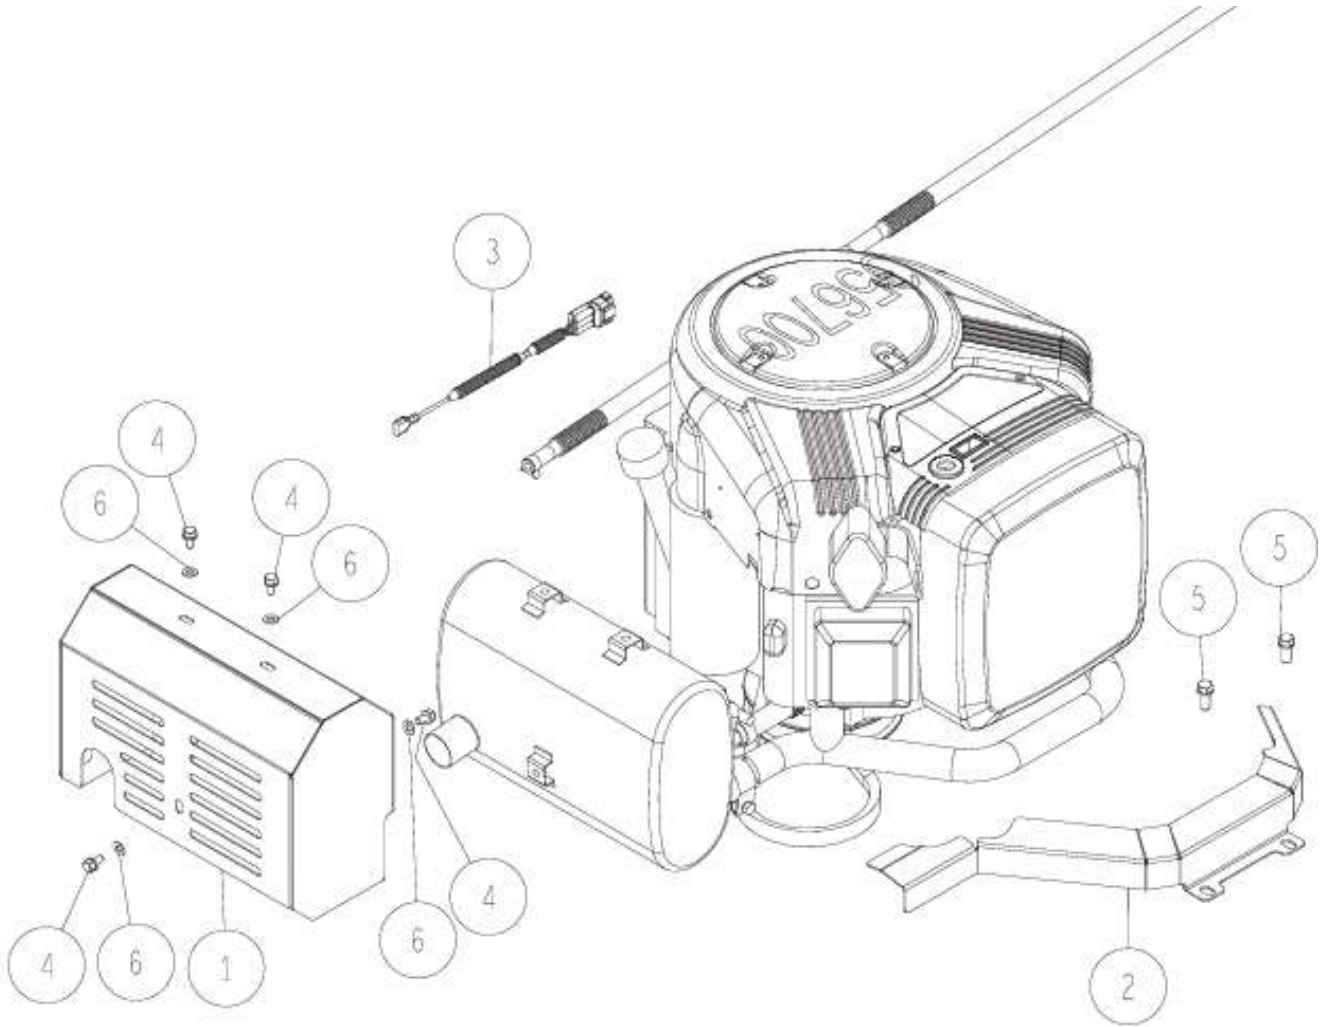

6	89-1711-060002	Flat Washer 6	4	4	
5	89-1232-080202	Mini Hexagonal Bolt (SW) M8*20	2	2	
4	89-1132-060122	Hexagonal Bolt (SW) M6*12	4	4	
3	0312-77400	Harness (B&S)	1	1	
2	0312-40600	Exhaust Pipe Cover	1	1	
1	0312-40500	Muffler Cover CMP	1	1	
No.	Parts Code No.	Parts Name	RM983/X	RM981A	Remarks
			Q'ty