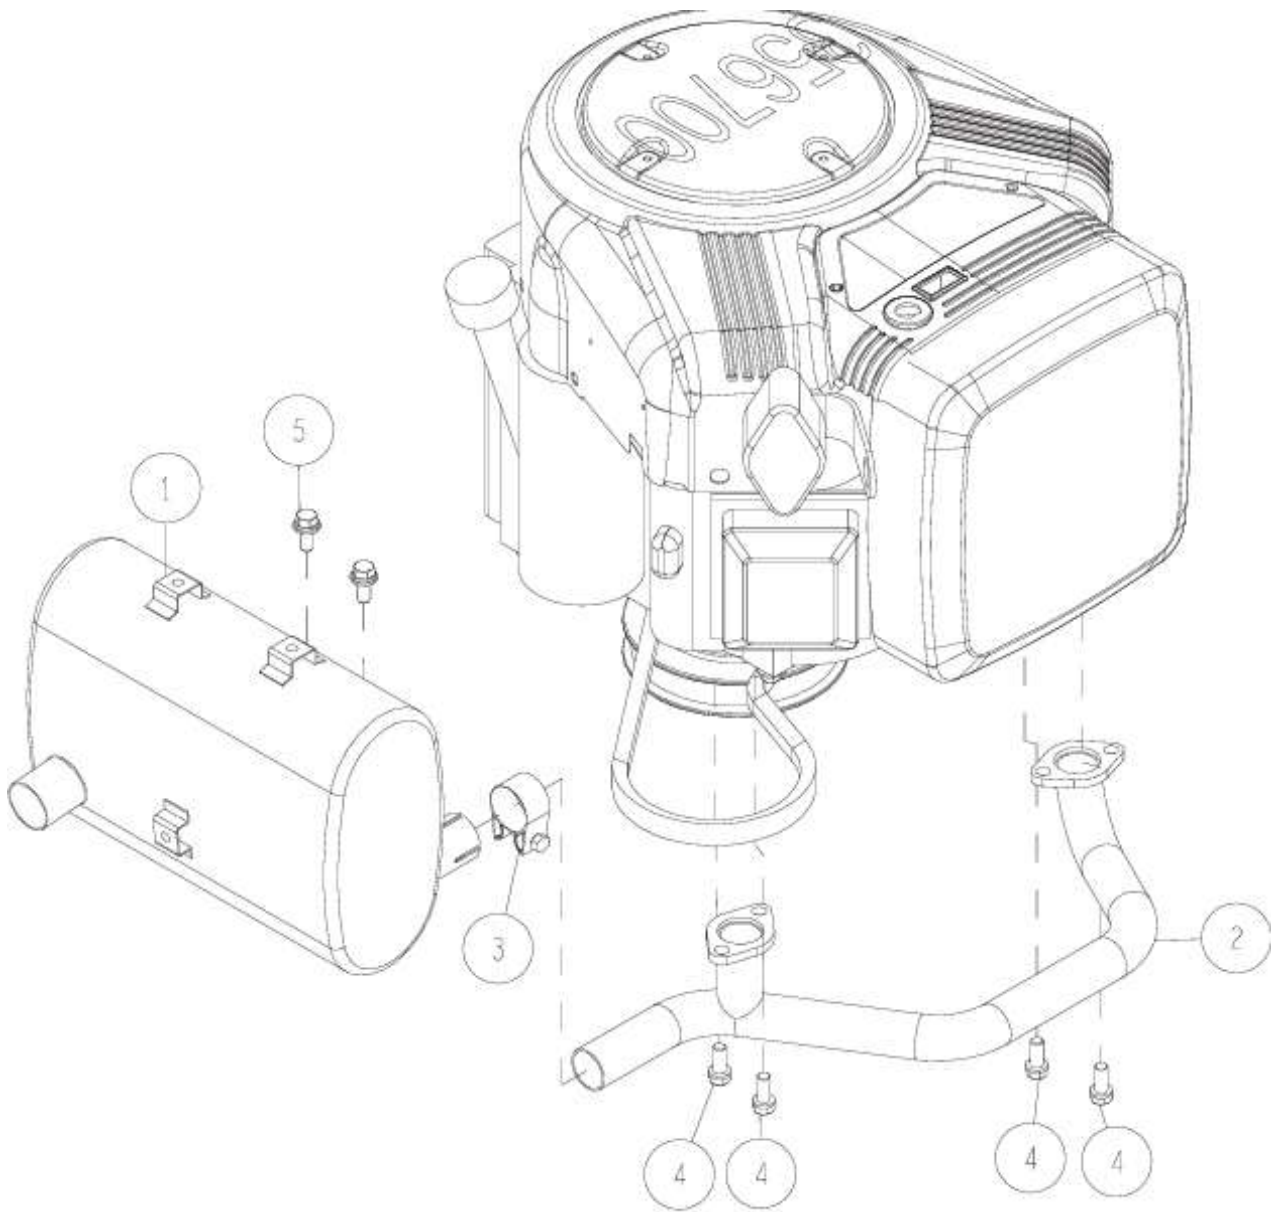

5	89-1233-080202	Mini Hexagonal Bolt (PWSW) M8*20	2	2	
4	89-1232-080202	Mini Hexagonal Bolt (SW) M8*20	4	4	
3	0312-70500	Muffler Band	1	1	
2	0312-40300	Exhaust Pipe CMP (B&S)	1	1	
1	0312-40100	Muffler	1	1	
No.	Parts Code No.	Parts Name	RM983/X | RM981A		Remarks
			Q'ty