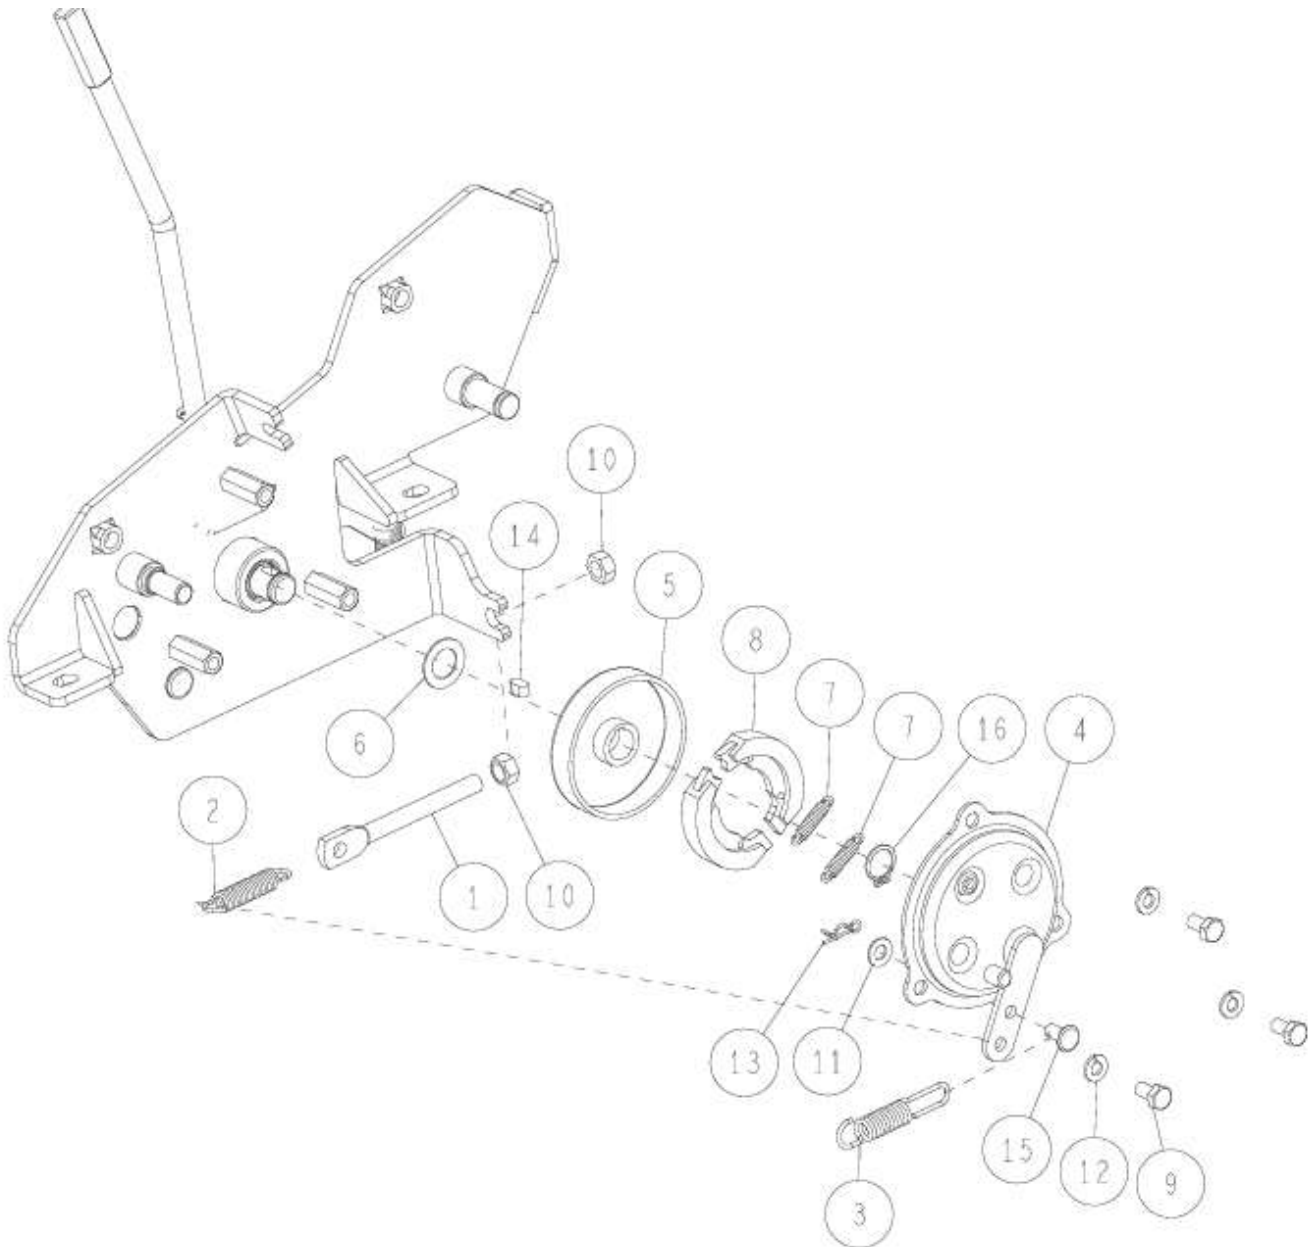

-	0312-17010	Change Brake Assy	1	1	4, 5, 7, 8
16	89-2511-000140	Snap Ring (S14)	1	1	
15	89-2181-060122	Flat Head Pin 6*12	1	1	
14	89-2150-050100	Key 5*10 (round)	1	1	
13	89-2132-060002	Snap Pin 6 (with stopper)	1	1	
12	89-1750-060002	Spring Washer 6	3	3	
11	89-1711-060002	Flat Washer 6	1	1	
10	89-1611-080042	Mini Hexagonal Nut M8	2	2	
9	89-1113-060122	Hexagonal Bolt (8T) M6*12	3	3	
8	85-1711-318-00	Brake Shoe Set	1	1	
7	85-1711-317-00	Shoe Return Spring	2	2	
6	83-1675-375-00	Thrust Washer 14*23*1.0	1	1	
5	0312-17200	Brake Drum	1	1	
4	0312-17100	Brake Cover	1	1	
3	0312-14200	Spring for Brake Pulling	1	1	
2	0225-11800	Spring, Change Brake	1	1	
1	0207-72300	Change Brake Adjuster	1	1	
No.	Parts Code No.	Parts Name	RM983/X Q'ty	RM981A	Remarks