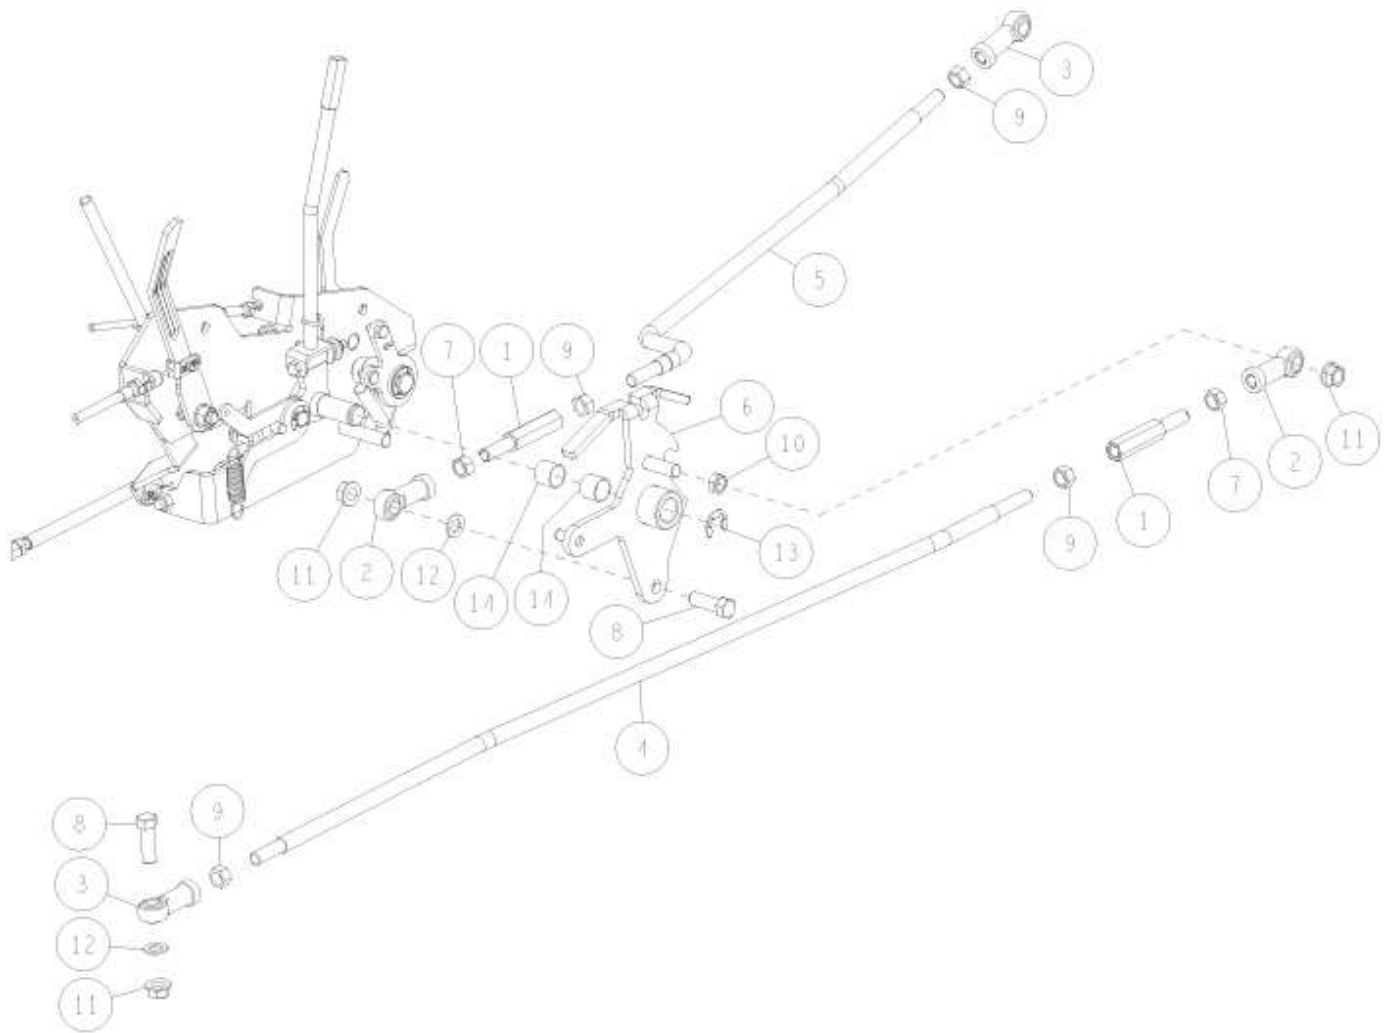

-	0312-16000	Shift Rod Assy	1	1	1, 2, 3, 4, 7, 9
-	0342-15010	Change Pedal Rod Assy	1	1	1, 2, 3, 5, 7, 9 HWAGL01305~(RM981A)
-	0342-15000	Change Pedal Rod Assy	1	1	1, 2, 3, 5, 7, 9 ~HWAGL01304(RM981A)
14	89-3510-016150	DU Bush 16.15	2	2	
13	89-2521-000120	E Type Ring 12	1	1	
12	89-1711-100002	Flat Washer 10*18*1.6	2	2	
11	89-1631-100042	Flange Mini Hexagonal Nut M10	3	3	
10	89-1613-100042	Mini Hexagonal Nut (3 sorts) M10	1	1	
9	89-1611-100042	Mini Hexagonal Nut M10	4	4	
8	89-1213-100302	Mini Hexagonal Bolt (8T) M10*30	2	2	
7	83-1488-195-02	Mini Hexagonal Nut M10 (L)	2	2	
6	0348-1010H	Change Lever Guide CMP (Metallic Grey)	1		
	0348-10103	Change Lever Guide CMP (Grey)		1	
5	0342-15110	Change Pedal Rod	1	1	HWAGL01305~(RM981A)
	0342-15100	Change Pedal Rod	1	1	~HWAGL01304(RM981A)
4	0312-16100	Shift Rod	1	1	
3	80-1487-964-10	Rod End PHS10EC	2	2	
2	80-1487-962-10	Rod End PHS10ECL	2	2	
1	80-1485-265-00	Shift Rod Adjuster	2	2	
No.	Parts Code No.	Parts Name	RM983/X	RM981A	Remarks
			Q'ty