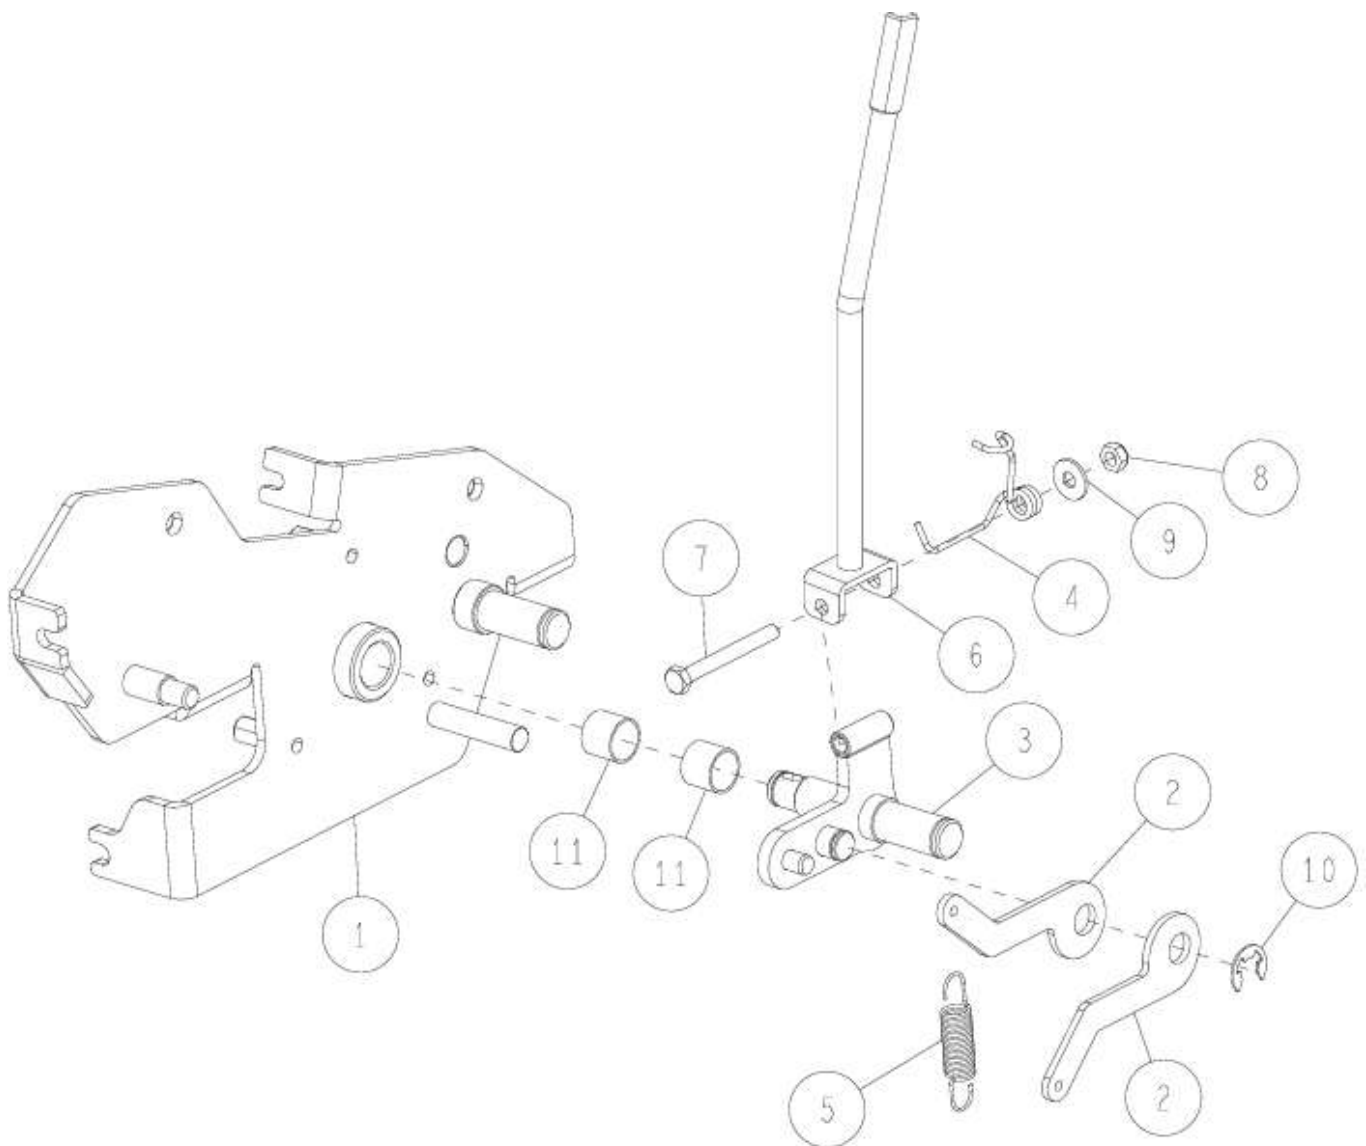

11	89-3510-016150	DU Bush 16.15	2	2	
10	89-2521-000100	E Type Ring 10	1	1	
9	89-1713-060002	Flat Washer 6 (large)	1	1	
8	89-1551-060002	Hexagonal U Nut M6	1	1	
7	89-1113-060552	Hexagonal Bolt (8T) M6*55	1	1	
6	0348-10300	Change Lever CMP	1	1	
5	0329-12500	Spring for Change Pedal	1	1	
4	0312-13700	Spring for Change Lever	1	1	
3	0312-1242H	Change Lever Base CMP (Metallic Grey)	1	1	
2	0312-1231H	Neutral Arm (Metallic Grey)	2	2	
1	0312-1210H	Change Bracket CMP (Metallic Grey)	1	1	
No.	Parts Code No.	Parts Name	RM983/X	RM981A	Remarks
			Q'ty