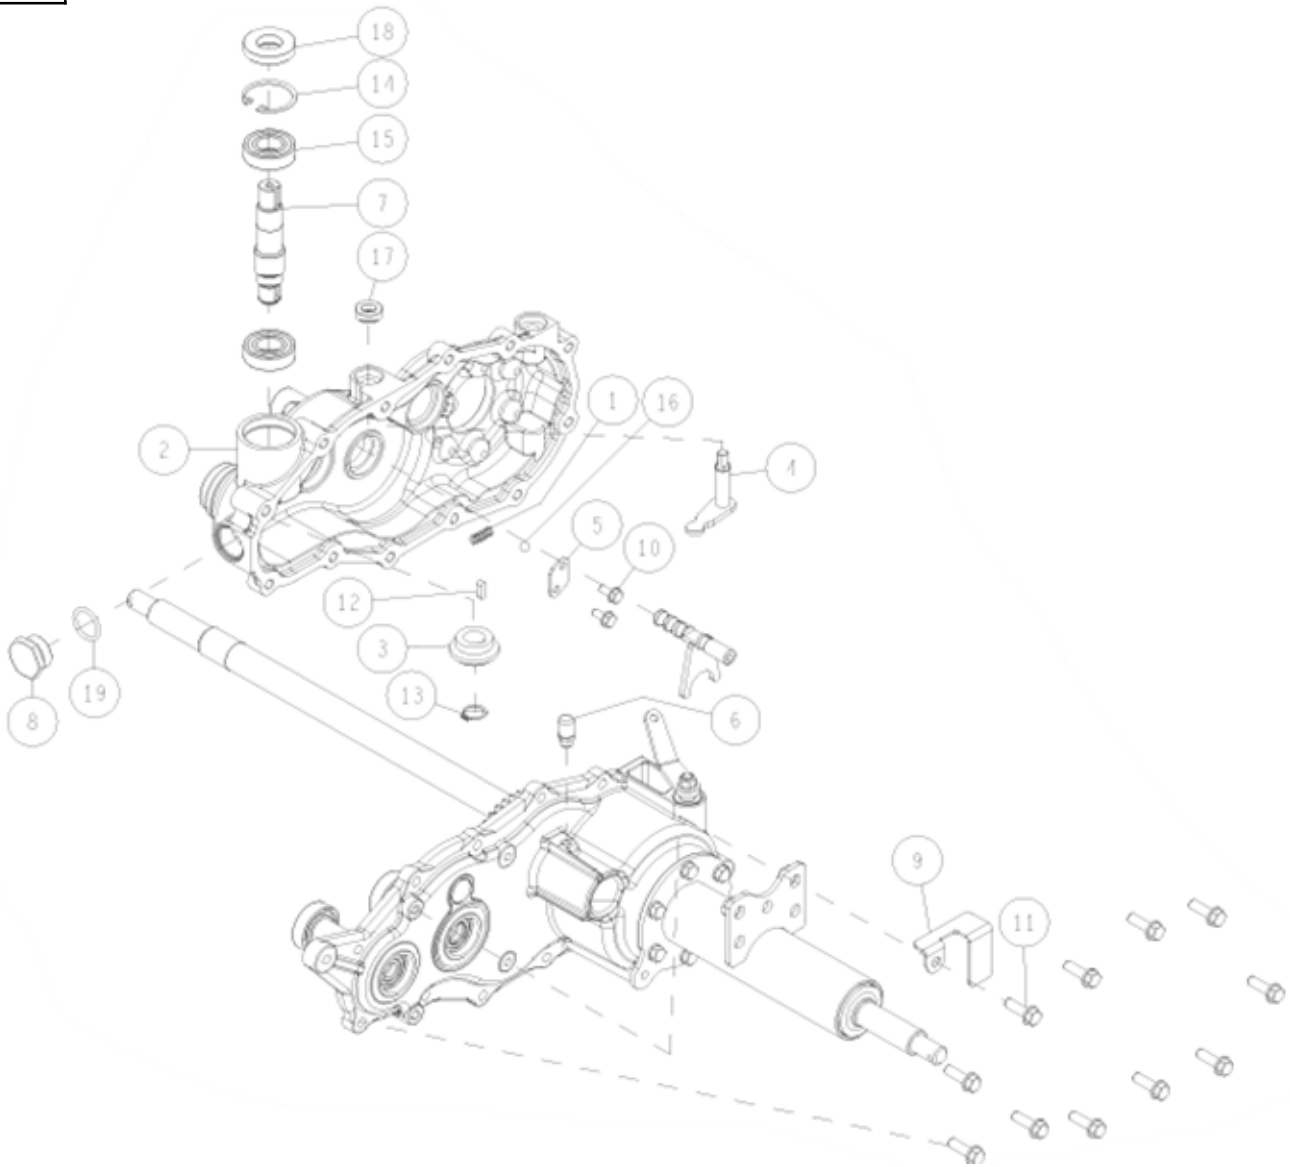

-	0289-01000	Oil Plug Assy (with O Ring)	1	1	8, 19
19	89-5221-024000	O Ring P24	1	1	
18	89-5121-204208	Oil Seal UE 20.42.8	1	1	
17	89-5121-122207	Oil Seal UE 12.22.7	1	1	
16	89-3410-080000	Steel Ball 8.0	1	1	
15	89-3115-060044	Bearing 6004 2RS	2	2	
14	89-2512-000420	Snap Ring (R42)	1	1	
13	89-2511-000170	Snap Ring (S17)	1	1	
12	89-2150-050160	Key 5*16 (round)	1	1	
11	83-1482-143-00	Tapping Bolt M8*25	12	12	
10	83-1020-148-00	Tapping Bolt M6*14	2	2	
9	0342-00100	Seal Cap Holder	1	1	
8	0289-01100	Oil Plug Assy (without O Ring)	1	1	
7	0281-00300	A Axle	1	1	
6	0207-06100	Air Breather	1	1	
5	0207-01900	Shift Spring Holder	1	1	
4	0207-01700	Swing Arm CMP	1	1	
3	0207-00400	20T Spiral Mita Gear(L)	1	1	
2	0207-00100	Transmission Case(L)	1	1	
1	80-1310-138-00	Spring 1.4	1	1	
No.	Parts Code No.	Parts Name	RM983/X Q'ty	RM981A	Remarks