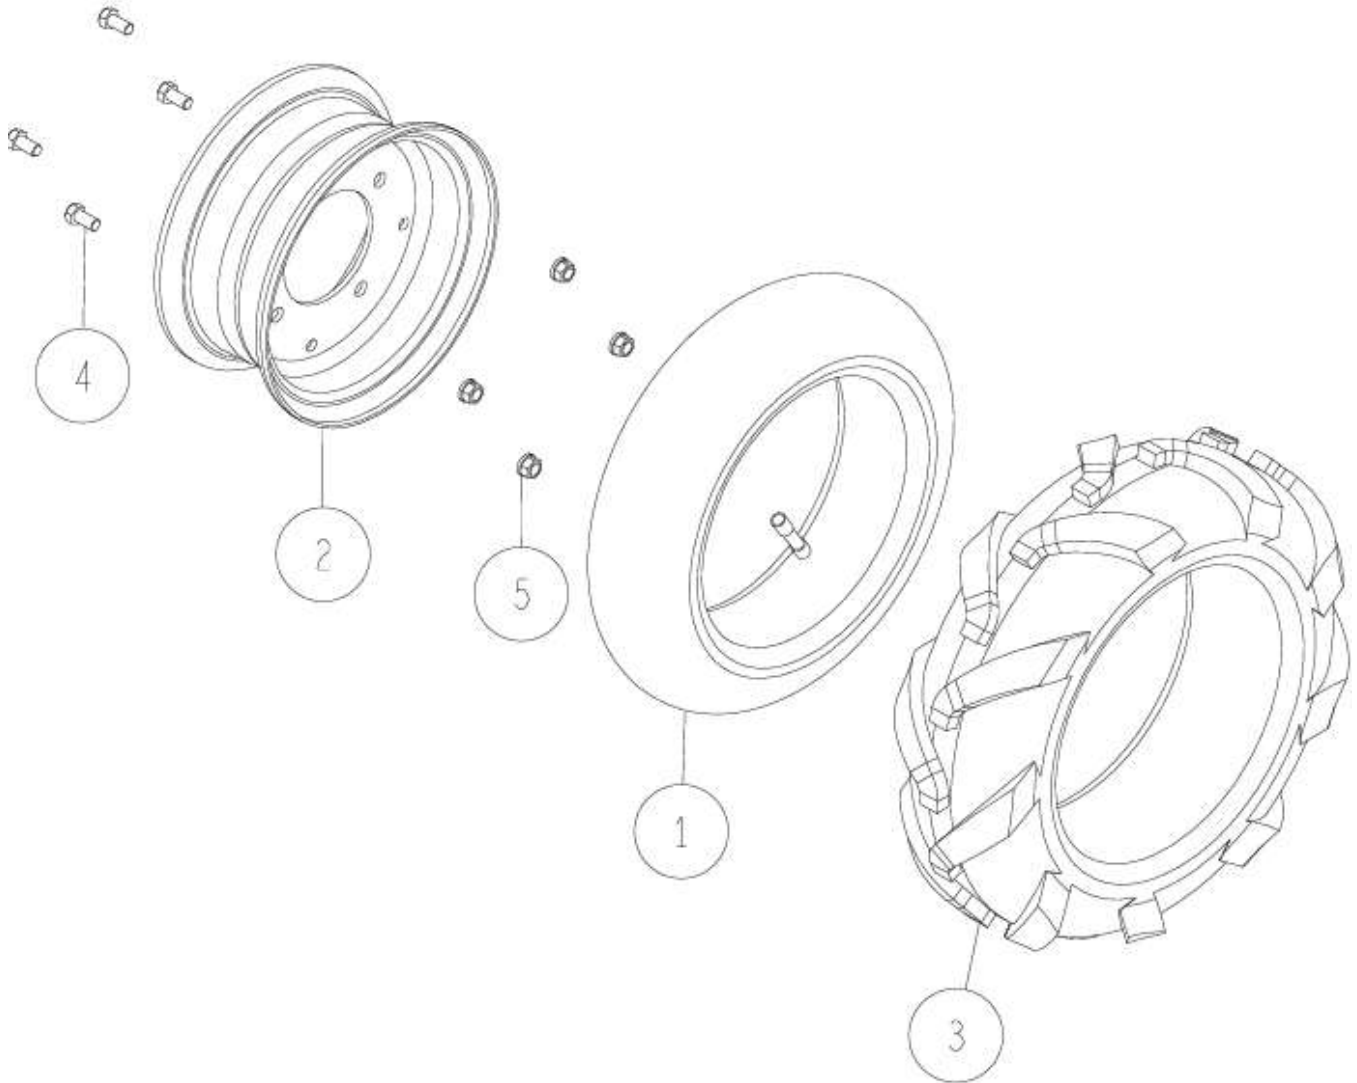

-	0322-35000	Tire Assy (R) 3.50-7 (TA)	1	1	1, 2, 3, 4, 5
5	89-1543-080002	Mini Hexagonal Nut (SW) M8	4	4	
4	89-1211-080162	Mini Hexagonal Bolt M8*16	4	4	
3	0322-32100	Tire 3.50-7 (TA)	1	1	
2	80-1260-407-00	Wheel Assy 3.50-7	1	1	
1	80-1260-404-00	Tire Tube (3.50/4.00-7)	1	1	
No.	Parts Code No.	Parts Name	RM983/X	RM981A	Remarks
			Q'ty