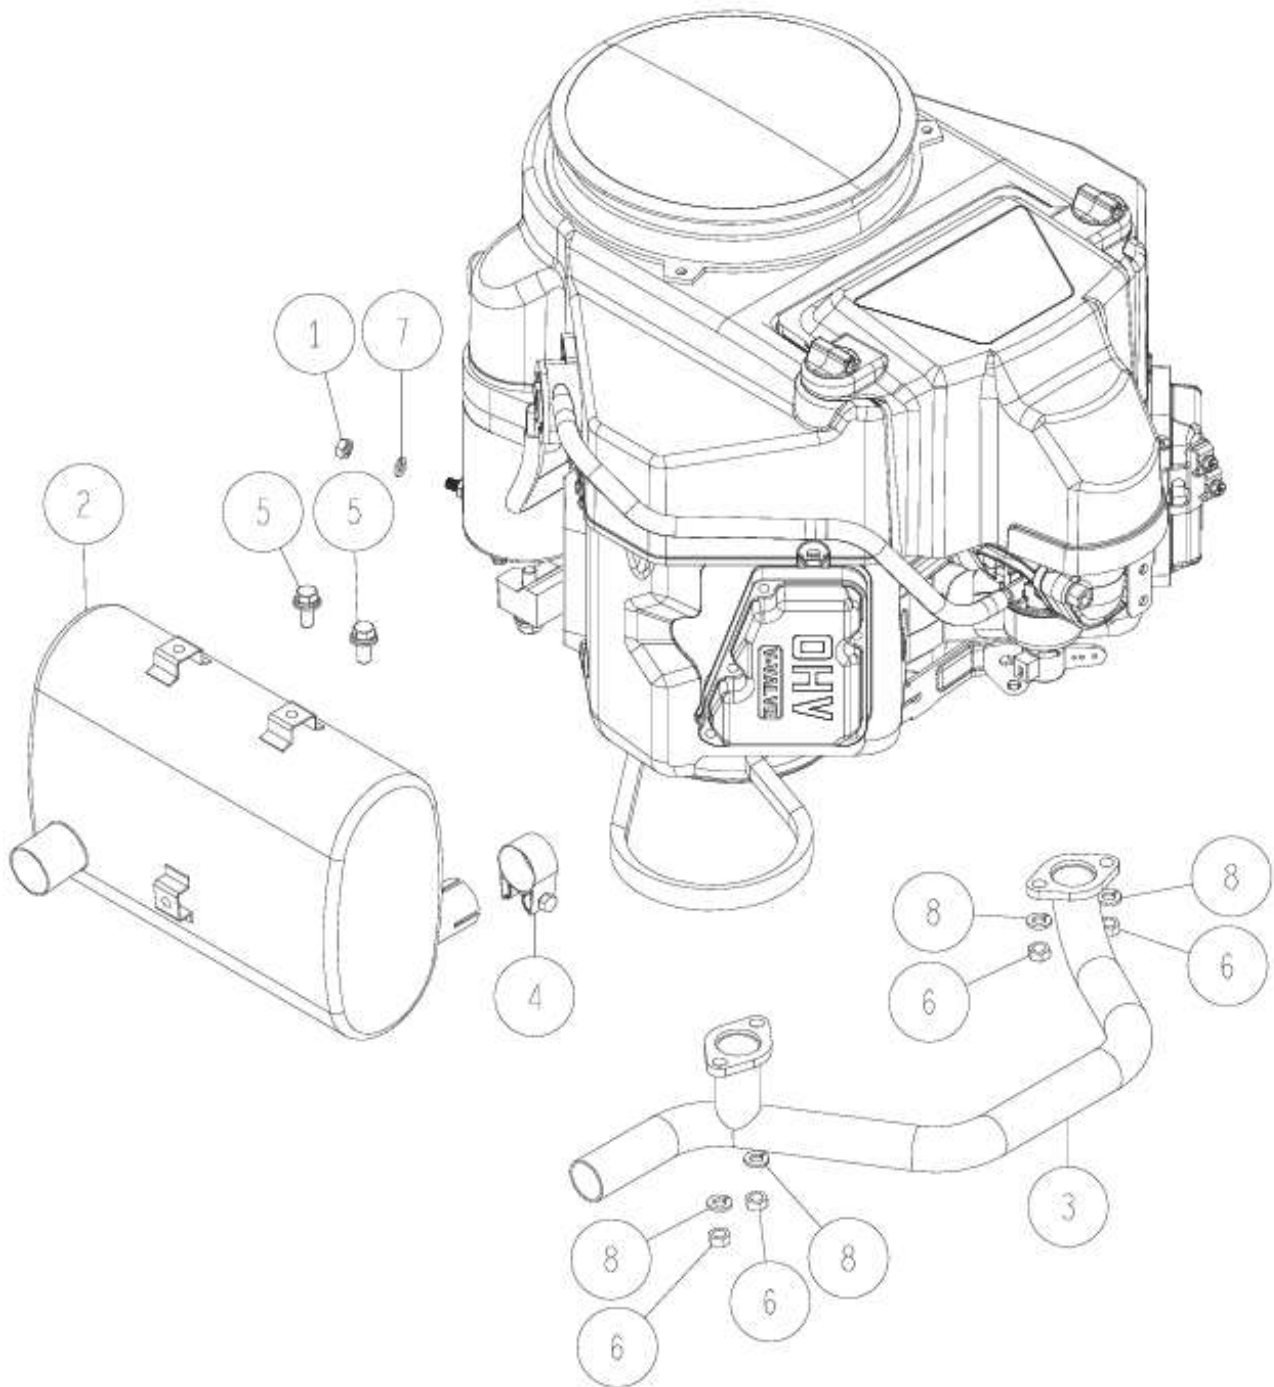

8	89-1750-080002	Spring Washer 8	4	4	
7	89-1750-060002	Spring Washer 6	1	1	
6	89-1611-080042	Mini Hexagonal Nut M8	4	4	
5	89-1233-080202	Mini Hexagonal Bolt (PWSW) M8*20	2	2	
4	0312-70500	Muffler Band	2	2	
3	0312-40200	Exhaust Pipe CMP (FS651V)	1	1	
2	0312-40100	Muffler	1	1	
1	0207-76300	Nut UNF 1/4	1	1	
No.	Parts Code No.	Parts Name	RM983/X | RM981A		Remarks
			Q'ty