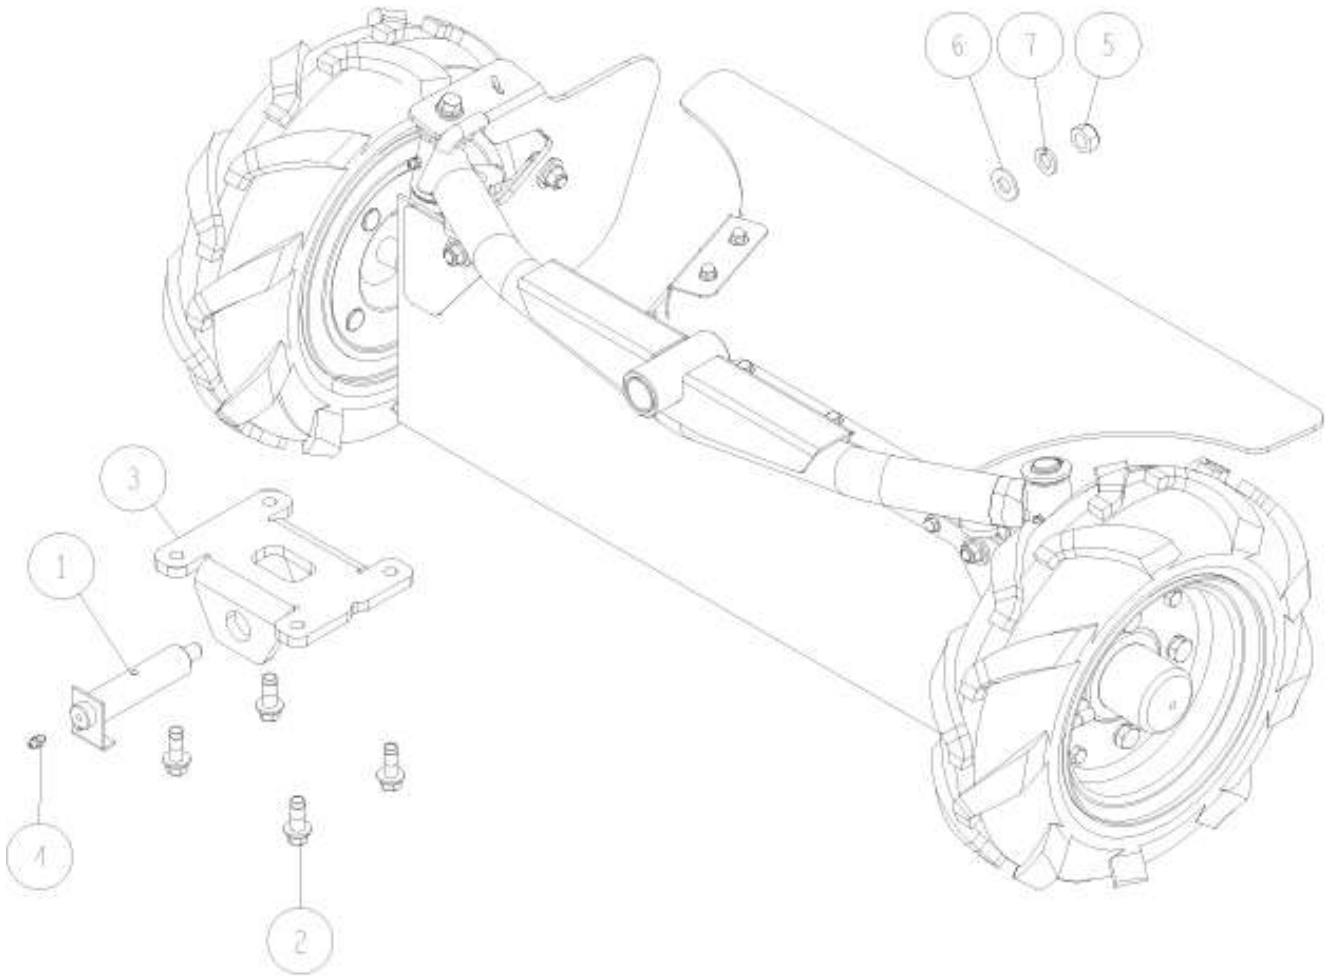

7	89-1750-120002	Spring Washer 12	1	1	
6	83-1481-328-00	Washer 12*30*3.2	1	1	
5	89-1551-120002	Hexagonal U Nut M12	1	1	
4	83-1415-975-00	Grease Nipple M6	1	1	
3	0322-3030H	Front Axle Holder (Metallic Grey)	1	1	
2	0312-74300	Hexagonal Bolt (7T-SW.PW) M10*30 (Meck)	4	4	
1	0207-30700	Center Pin	1	1	
No.	Parts Code No.	Parts Name	RM983/X	RM981A	Remarks
			Q'ty