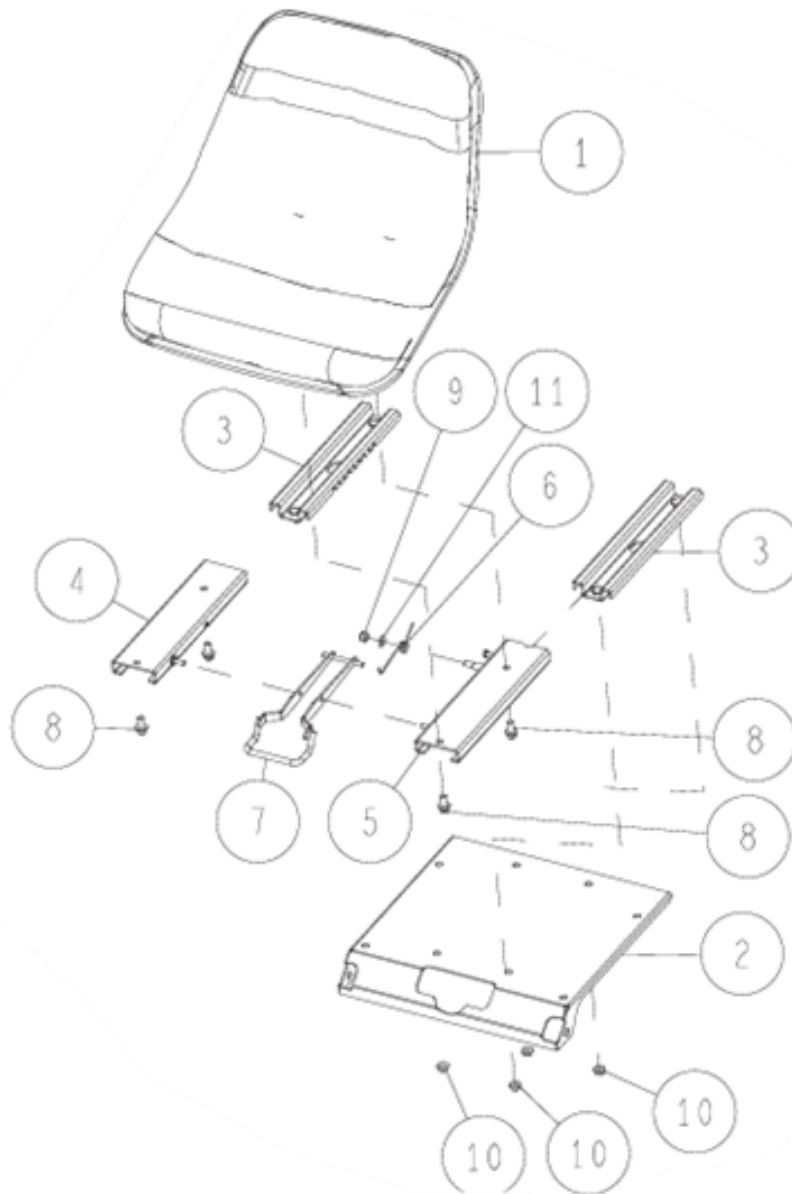

11	89-1711-080002	Flat Washer 8	1	1	
10	89-1631-080042	Flange Mini Hexagonal Nut M8	4	4	
9	89-1561-080002	Mini Hexagonal U Nut M8	1	1	
8	89-1233-080202	Mini Hexagonal Bolt (PWSW) M8*20	4	4	
7	0341-2180H	Slide Lever CMP (Metallic Grey)	1		YB
	0341-21803	Slide Lever CMP (Grey)		1	IA,OR,YB
	0341-21801	Slide Lever CMP (White)	1		IA,OR
6	0341-21500	Seat Lever Spring	1	1	
5	0341-2140H	Upper Slide CMP (L) (Metallic Grey)	1		YB
	0341-21403	Upper Slide CMP (L) (Grey)		1	IA,OR,YB
	0341-21401	Upper Slide CMP (L) (White)	1		IA,OR
4	0341-2130H	Upper Slide CMP (R) (Metallic Grey)	1		YB
	0341-21303	Upper Slide CMP (R) (Grey)		1	IA,OR,YB
	0341-21301	Upper Slide CMP (R) (White)	1		IA,OR
3	0341-2120H	Lower Slide CMP (Metallic Grey)	2		YB
	0341-21203	Lower Slide CMP (Grey)		2	IA,OR,YB
	0341-21201	Lower Slide CMP (White)	2		IA,OR
2	0341-2110H	Seat Receiver (Metallic Grey)	1		YB
	0341-21101	Seat Receiver CMP (White)	1(IA,OR)	1(IA,OR,YB)	IA,OR,YB
1	0284-78100	Seat K4 (Black)	1	1	
No.	Parts Code No.	Parts Name	RM983/X	RM981A	Remarks
			Q'ty