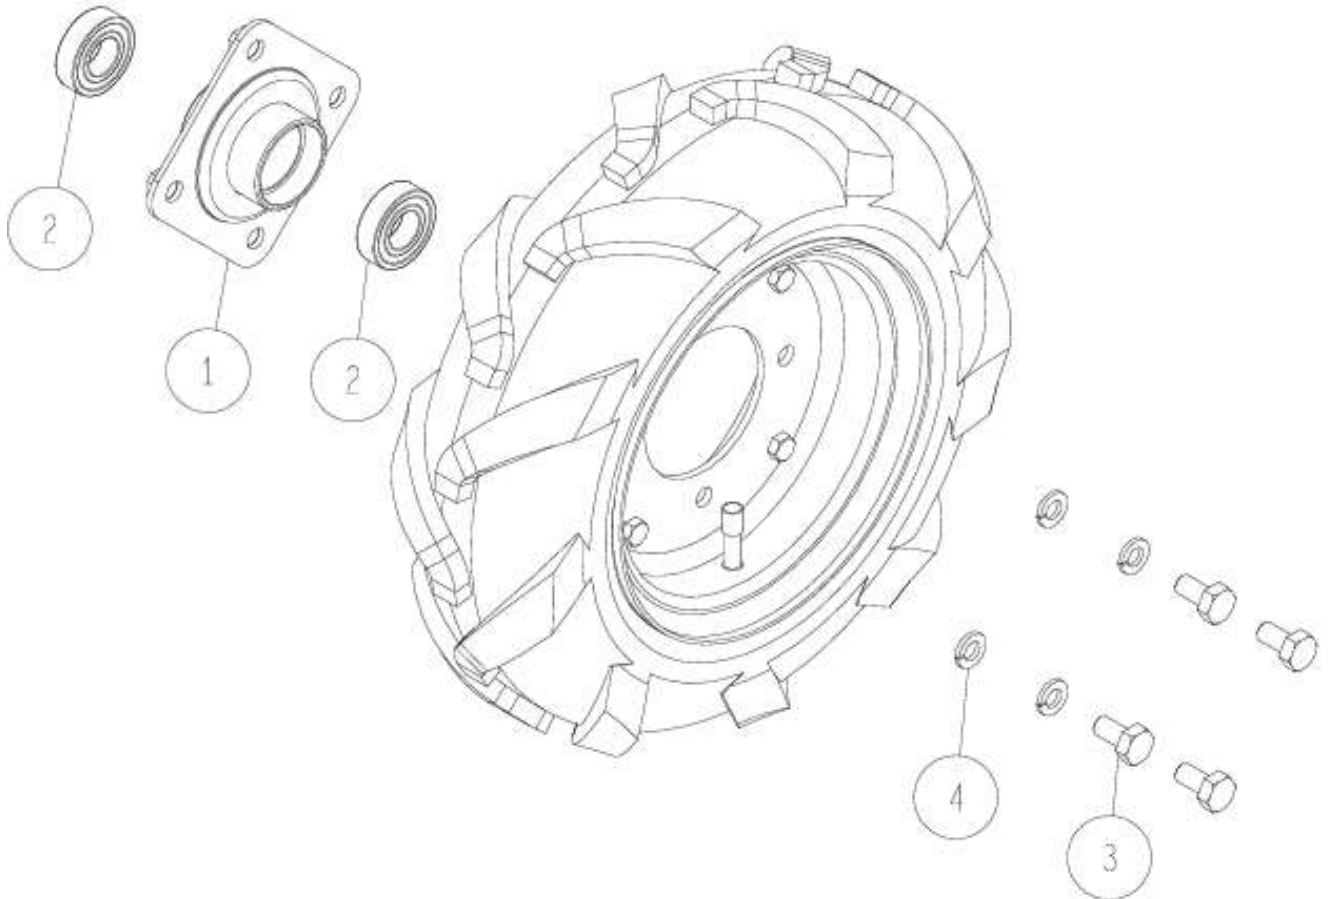

4	89-1750-100002	Spring Washer 10	4	4	
3	89-1113-100202	Hexagonal Bolt (8T) M10*20	4	4	
2	0342-77700	Bearing 6004 2NSE-NB	2	2	
1	0207-30411	Front Wheel Boss CMP (White)	1	1	
No.	Parts Code No.	Parts Name	RM983/X	RM981A	Remarks
			Q'ty