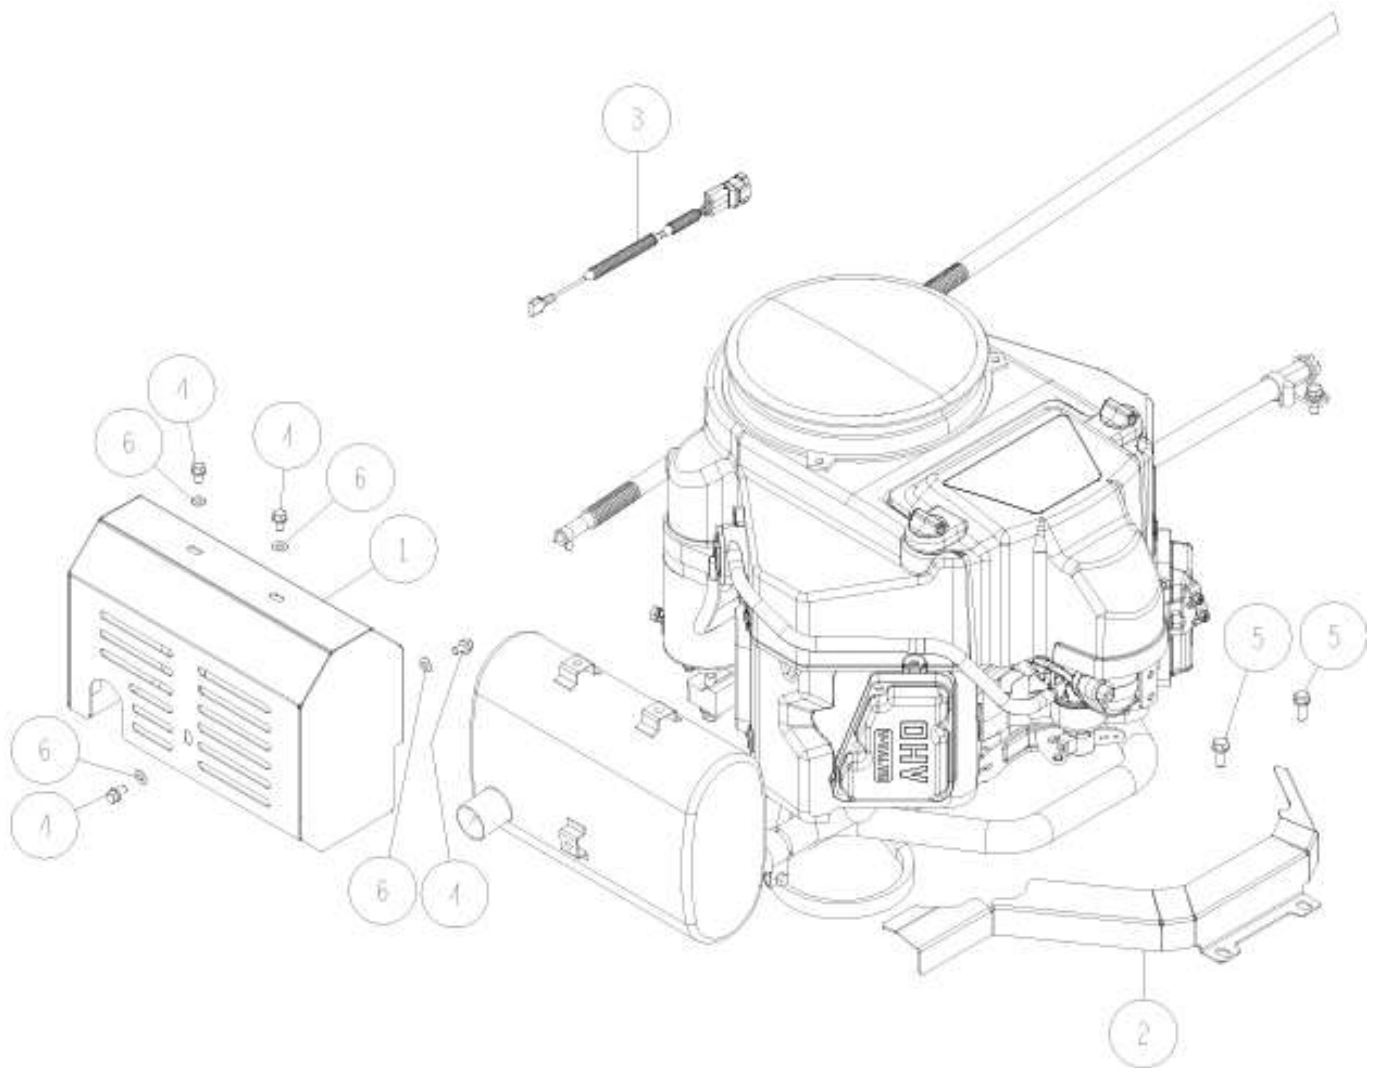

6	89-1711-060002	Flat Washer 6	4	4	
5	89-1232-080202	Mini Hexagonal Bolt (SW) M8*20	2	2	
4	89-1132-060122	Hexagonal Bolt (SW) M6*12	4	4	
3	0312-77300	Harness (K)	1	1	
2	0312-40600	Exhaust Pipe Cover	1	1	
1	0312-40500	Muffler Cover CMP	1	1	
No.	Parts Code No.	Parts Name	RM983/X	RM981A	Remarks
			Q'ty