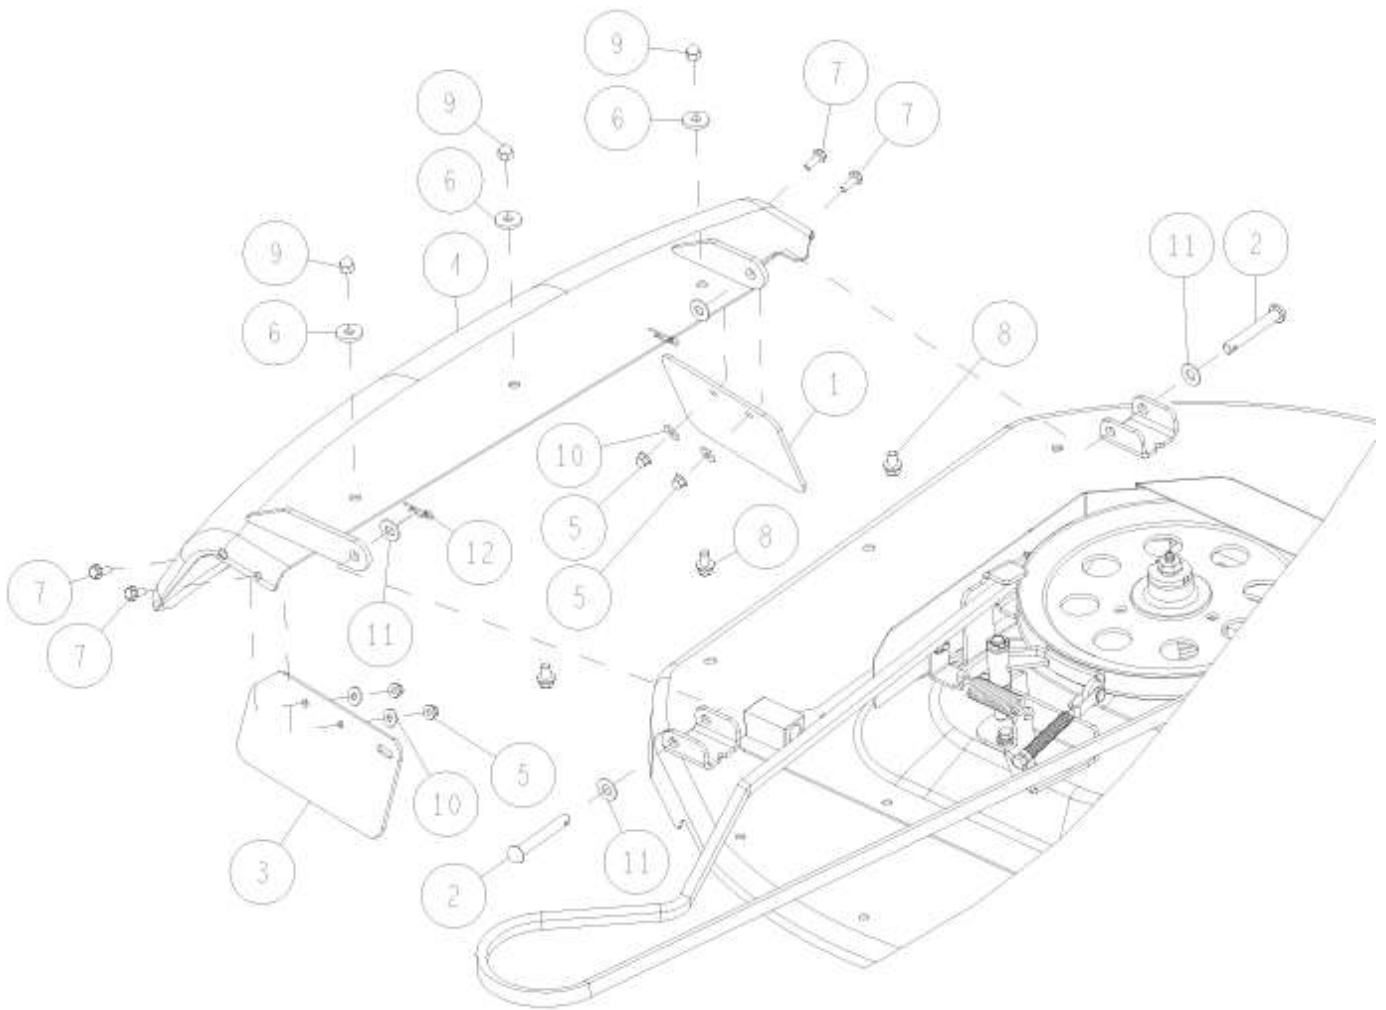

12	89-2131-100002	Snap Pin 10	2	2	
11	89-1714-100002	Flat Washer 10	4	4	
10	89-1713-060002	Flat Washer 6 (large)	4	4	
9	89-1671-080042	Mini Cap Nut M8	3	3	
8	89-1233-080162	Mini Hexagonal Bolt (PWSW) M8*16	3	3	
7	89-1137-060172	Hexagonal Bolt (PW) M6*17	4	4	
6	83-1751-312-00	Washer 8*25*3.2	3	3	
5	0312-77500	Flange Cap Nut M6 (Meck)	4	4	
4	0312-5221H	Left Cover CMP (Metallic Grey)	1		
	0312-52213	Left Cover CMP (Grey)		1	
3	0255-60800	Rear Side Flapper (Left A)	1	1	
2	0244-63900	Round Head Pin 10*72	2	2	
1	0244-61800	Side Flapper (Front)	1	1	
No.	Parts Code No.	Parts Name	RM983/X | RM981A		Remarks
			Q'ty