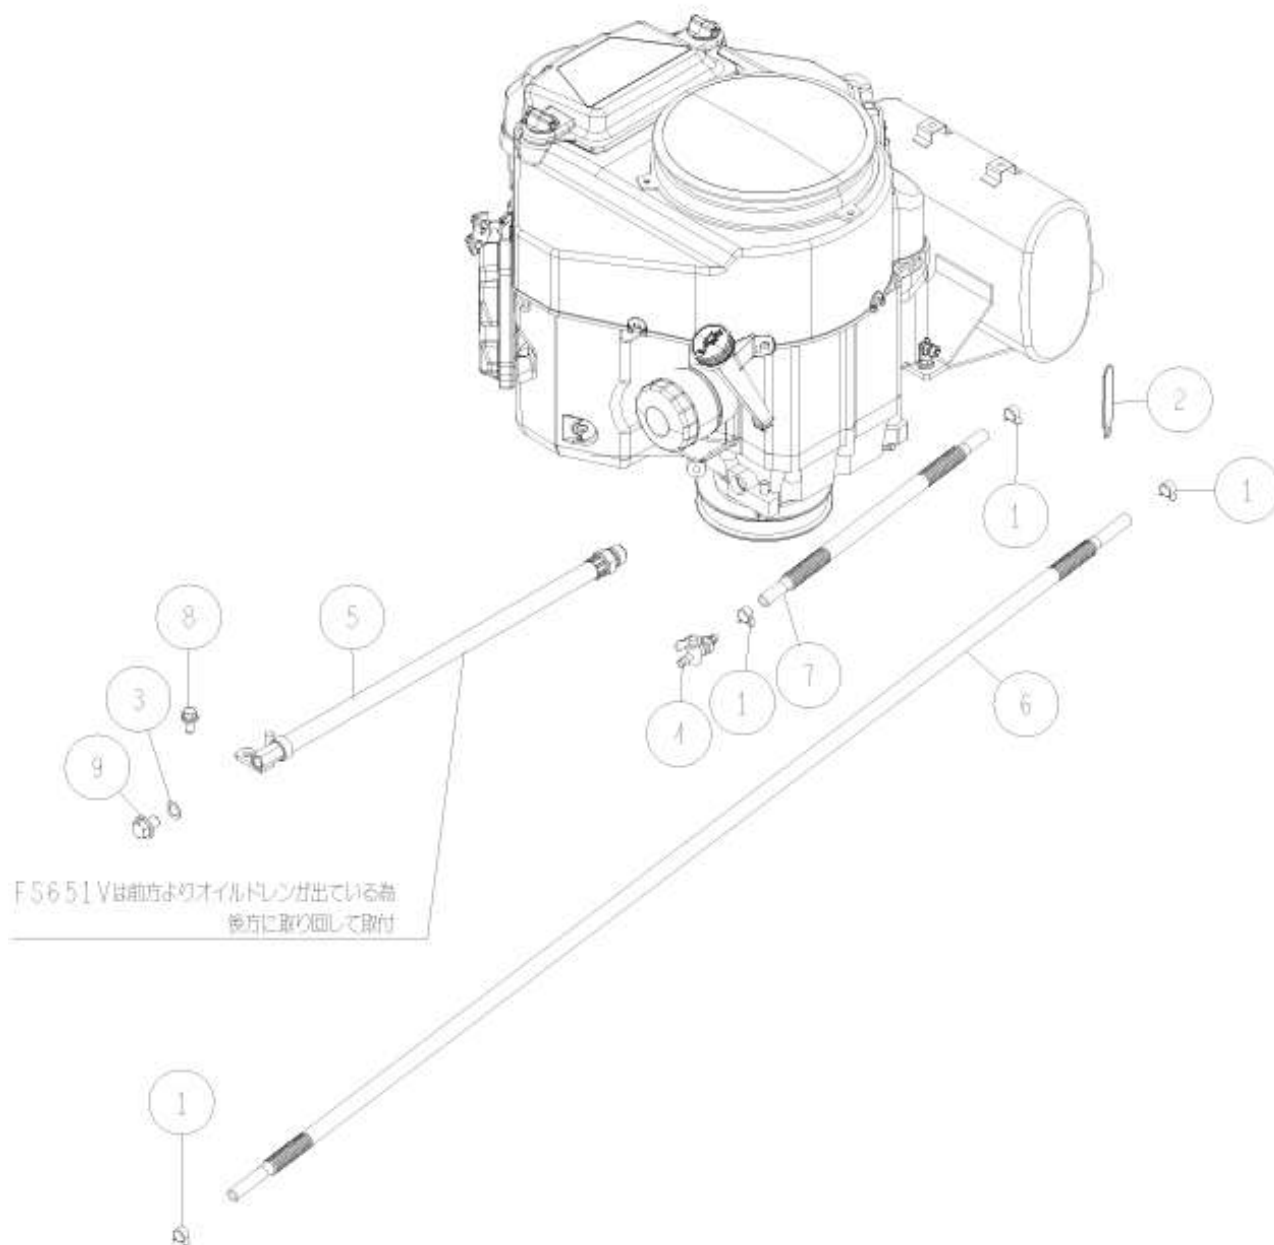

-	0312-71500	Fuel Hose Rear (with Clip)	1	1	1, 7
-	0312-71400	Fuel Hose Front (with Clip)	1	1	1, 6
9	89-1251-120152	Flange Mini Hexagonal Bolt M12*15	1	1	
8	89-1233-080202	Mini Hexagonal Bolt (PWSW) M8*20	1	1	
7	0312-72500	Fuel Hose (Rear)	1	1	
6	0312-72400	Fuel Hose (Front)	1	1	
5	0312-44100	Oil Drain Assy (K)	1	1	
4	0244-74500	Fuel Cock	1	1	
3	0207-74900	Copper Packing 12.5*19*1.0	1	1	
2	80-1792-988-00	Harness Clip 8	1	1	
1	80-1483-988-00	Hose Clip 17	4	4	
No.	Parts Code No.	Parts Name	RM983/X | RM981A		Remarks
			Q'ty