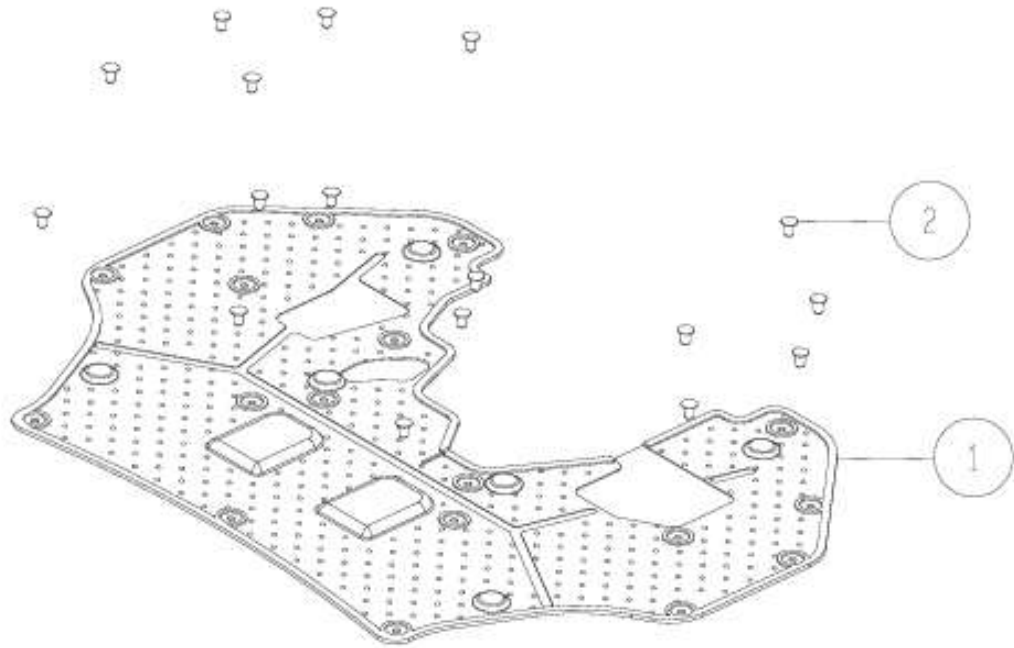

2	83-1484-369-00	Clip (5347)	16	16	
1	0348-70100	Step Rubber	1	1	
No.	Parts Code No.	Parts Name	RM983/X	RM981A	Remarks
			Q'ty