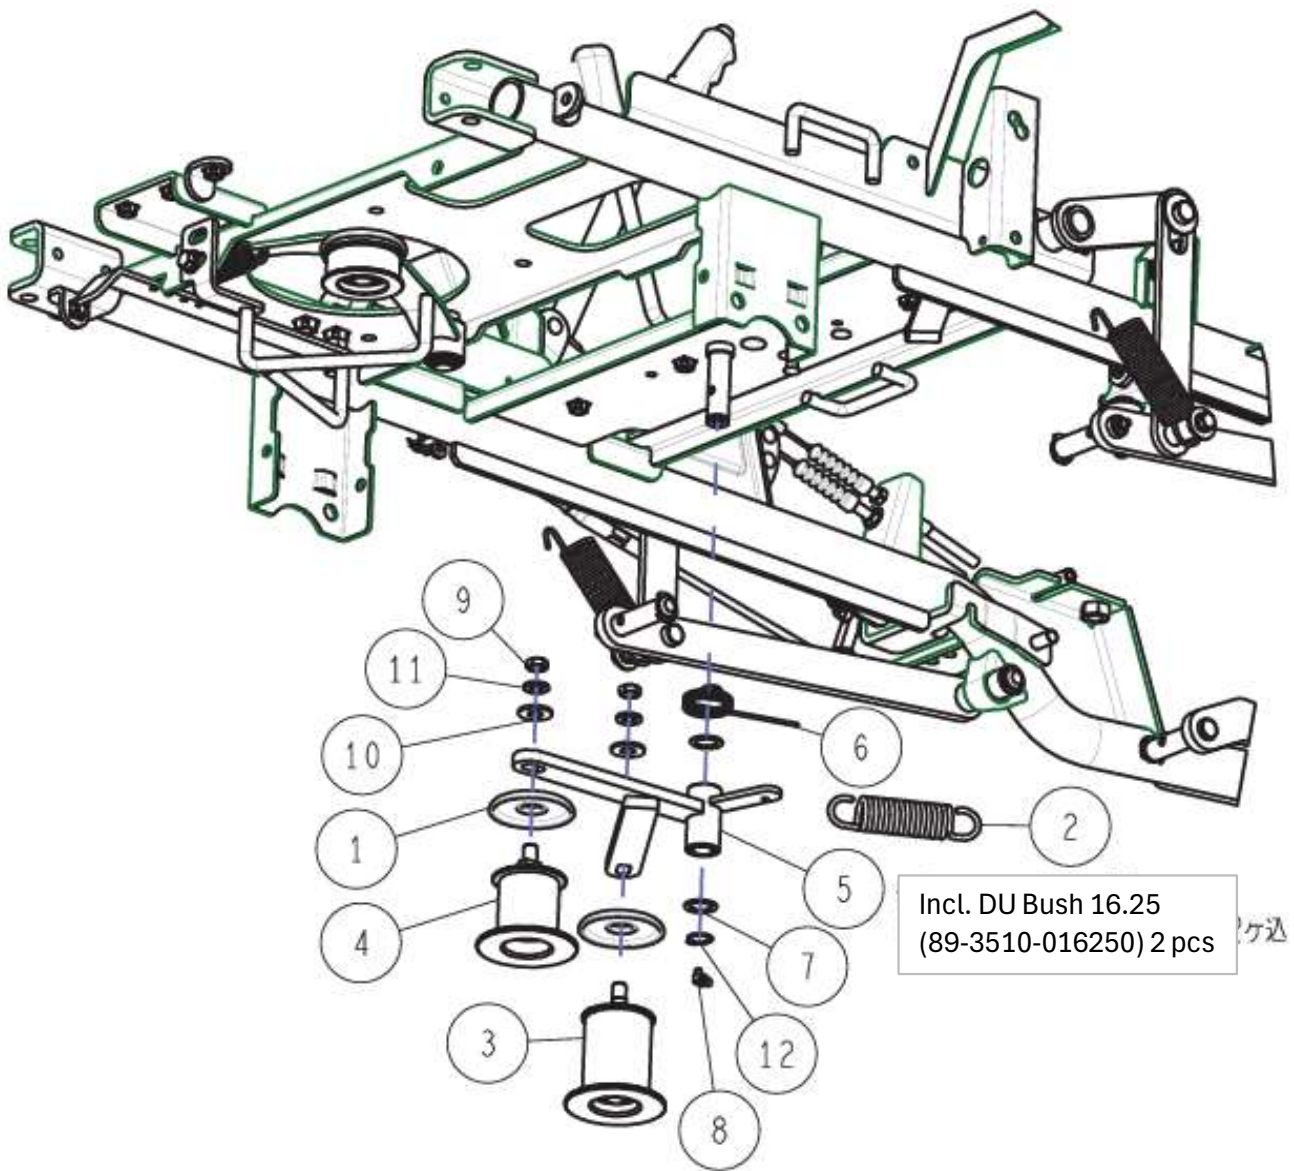

12	89-2511-000160	Snap Ring (S16)	1	1	
11	89-1750-100002	Spring Washer 10	2	2	
10	89-1713-100002	Flat Washer 10 (large)	2	2	
9	89-1613-100042	Mini Hexagonal Nut (3 sorts) M10	2	2	
8	83-1515-975-00	Grease Nipple C-Type M6	1	1	
7	83-1020-363-00	Thrust Washer 16*24*1.0	2	2	
6	0312-42300	Spring For Knife Tension Return	1	1	
5	0312-4221H	Knife Tension Arm CMP (Metallic Grey)	1	1	Incl. Du Bush
4	0227-42000	Knife Tension Pulley Set	1	1	See 14p
3	0227-41000	Knife Tension Pulley (A) Set	1	1	See 14p
2	0207-78400	Spring For Knife Tension Return	1	1	
1	80-1482-549-00	Rubber Cover 58	2	2	
No.	Parts Code No.	Parts Name	RM983/X Q'ty	RM981A	Remarks