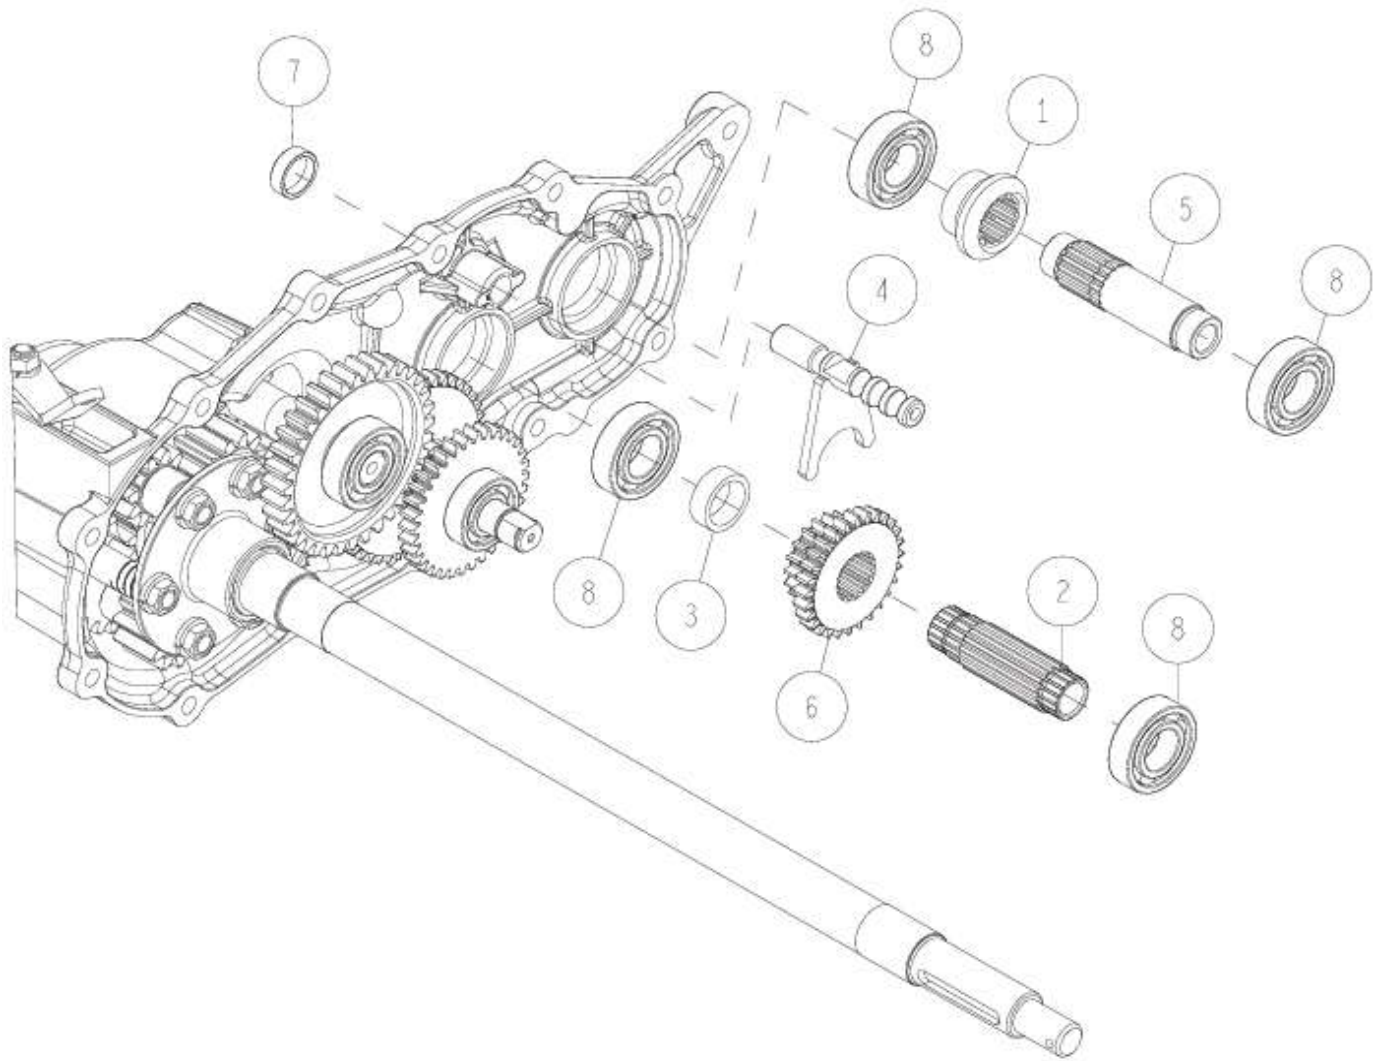

8	89-3111-060044	Bearing 6004	4	4	
7	83-1415-671-00	Blind Cover 22	1	1	
6	0312-00700	Shift Gear 19-28	1	1	
5	0227-00100	B Axle	1	1	
4	0207-01600	Shift Fork Shaft CMP	1	1	
3	0207-00800	C Axle Collar 9	1	1	
2	0207-00700	C Axle	1	1	
1	0207-00500	20T Spiral Mita Gear(R)	1	1	
No.	Parts Code No.	Parts Name	RM983/X	RM981A	Remarks
			Q'ty