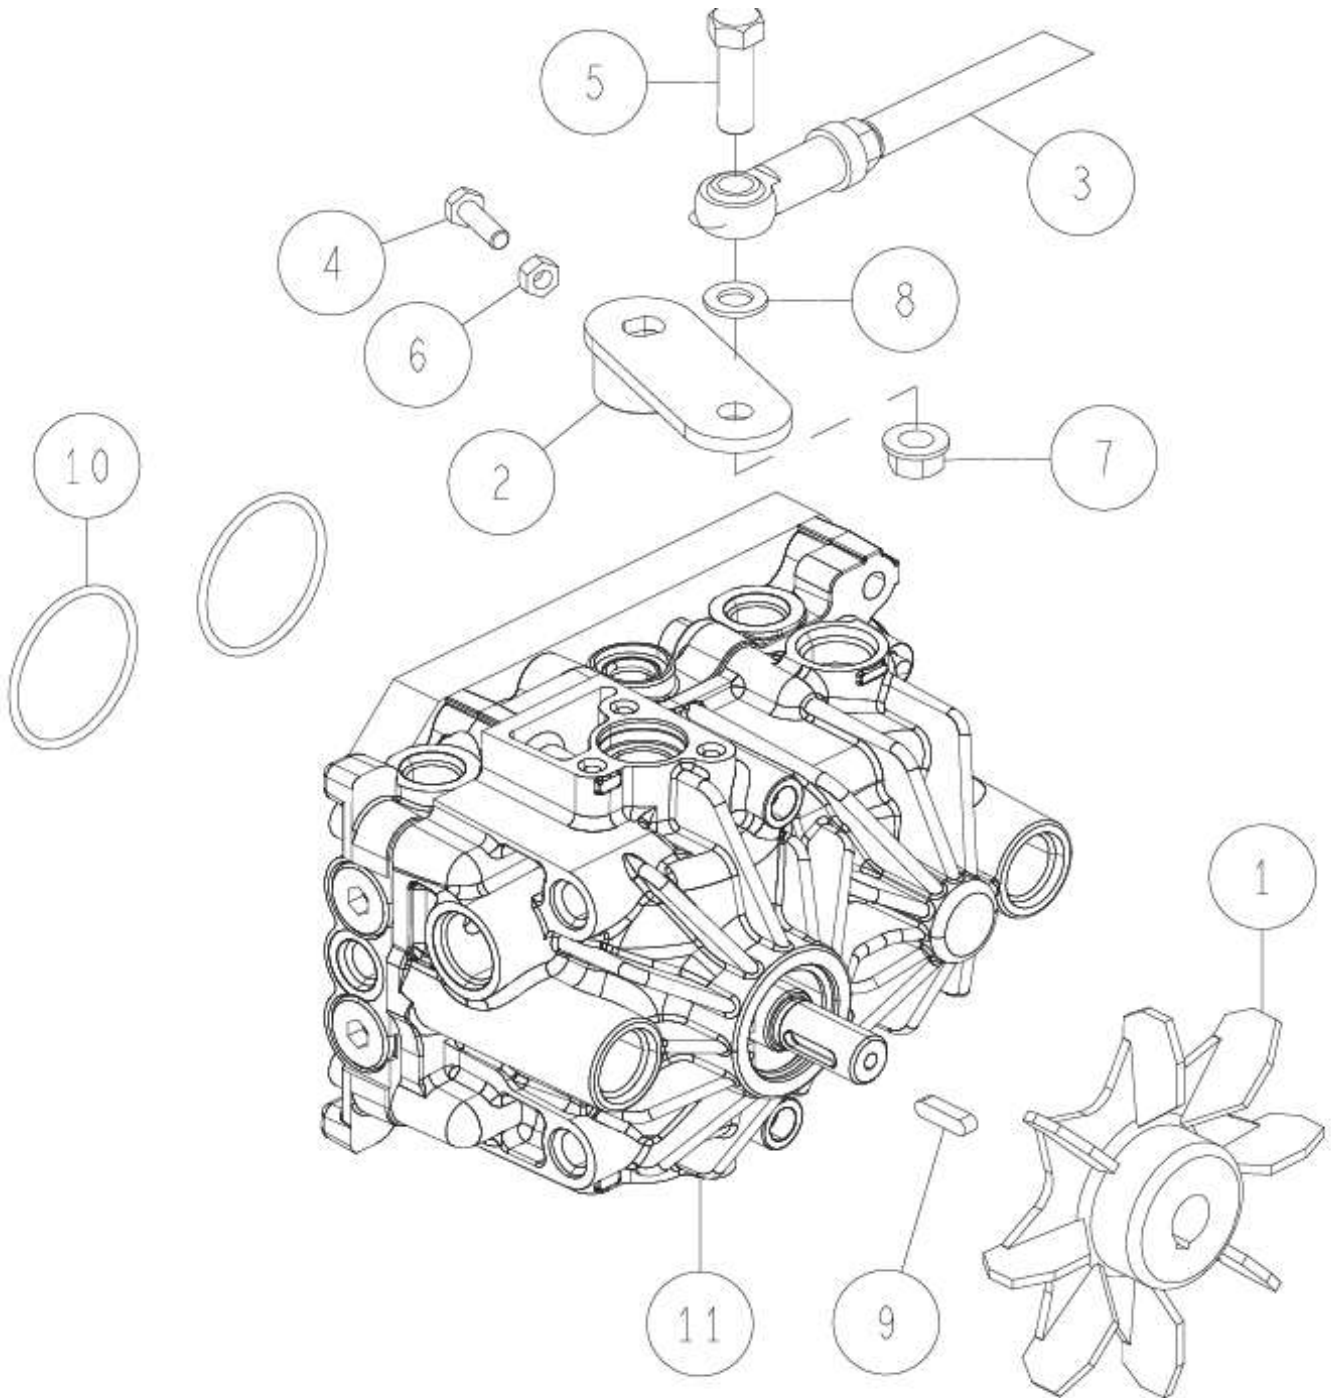

11	0312-00100	HST Unit (KHS-13JH)	1	1	HST
10	89-5222-045000	O Ring G45	2	2	
9	89-2150-050200	Key 5*20 (round)	1	1	
8	89-1711-100002	Flat Washer 10*18*1.6	1	1	
7	89-1631-100042	Flange Mini Hexagonal Nut M10	1	1	
6	89-1511-060042	Hexagonal Nut M6	1	1	
5	89-1213-100302	Mini Hexagonal Bolt (8T) M10*30	1	1	
4	89-1113-060202	Hexagonal Bolt (8T) M6*20	1	1	
3	0312-16000	Shift Rod Assy	1	1	
2	0312-0150H	Control Arm CMP (Metallic Grey)	1	1	
1	0227-00300	Fan (RM980F)	1	1	
No.	Parts Code No.	Parts Name	RM983/X Q'ty	RM981A	Remarks