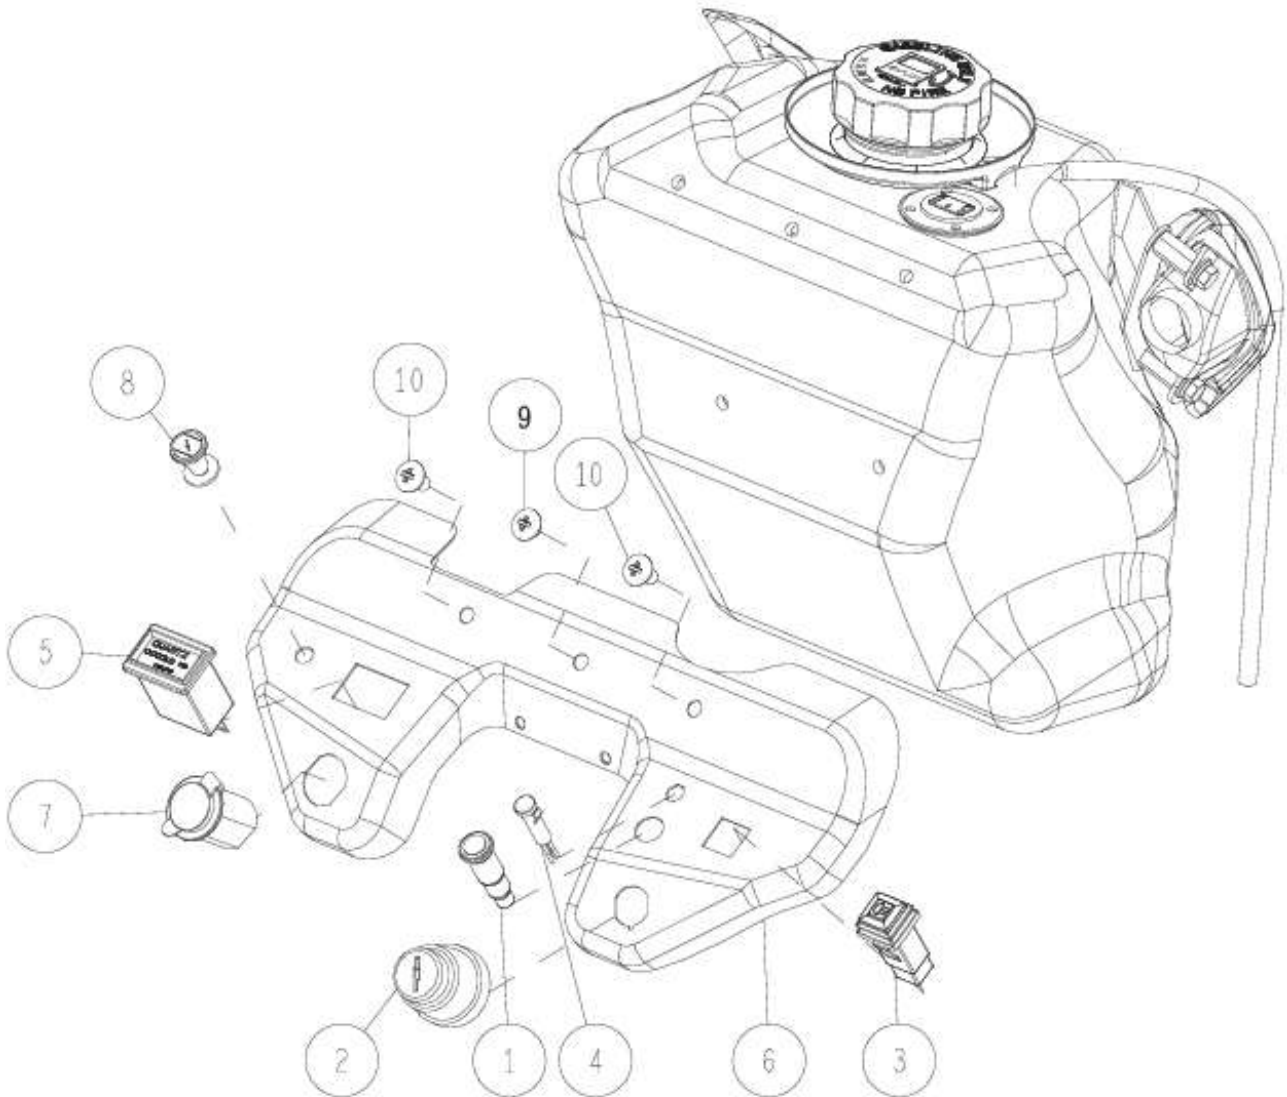

10	89-1159-080168	Truss Mini Screw M8*16	2	2	
9	89-1159-080108	Truss Mini Screw M8*10	1	1	
8	0312-75500	Choke Wire (B&S)	1	1	B & S Engine
	0312-75400	Choke Wire (K)	1	1	FS651V Kawasaki
7	0312-70600	Cigarette Socket	1	1	
6	0312-1310G	Meter Panel CMP (Green)	1		OR
	0312-1310H	Meter Panel CMP (Metallic Grey)	1		IA·YB
	0312-1310I	Meter Panel CMP (White)		1	
5	0267-70600	Hour Meter (Digital)	1	1	
4	0244-70400	Lamp, Caution for Engine Oil	1	1	
3	0244-70300	Lighting Switch	1	1	
2	0207-79700	Key Switch (NMA03-A020)	1	1	
1	0207-79300	Pilot Lamp	1	1	
No.	Parts Code No.	Parts Name	RM983/X Q'ty	RM981A	Remarks