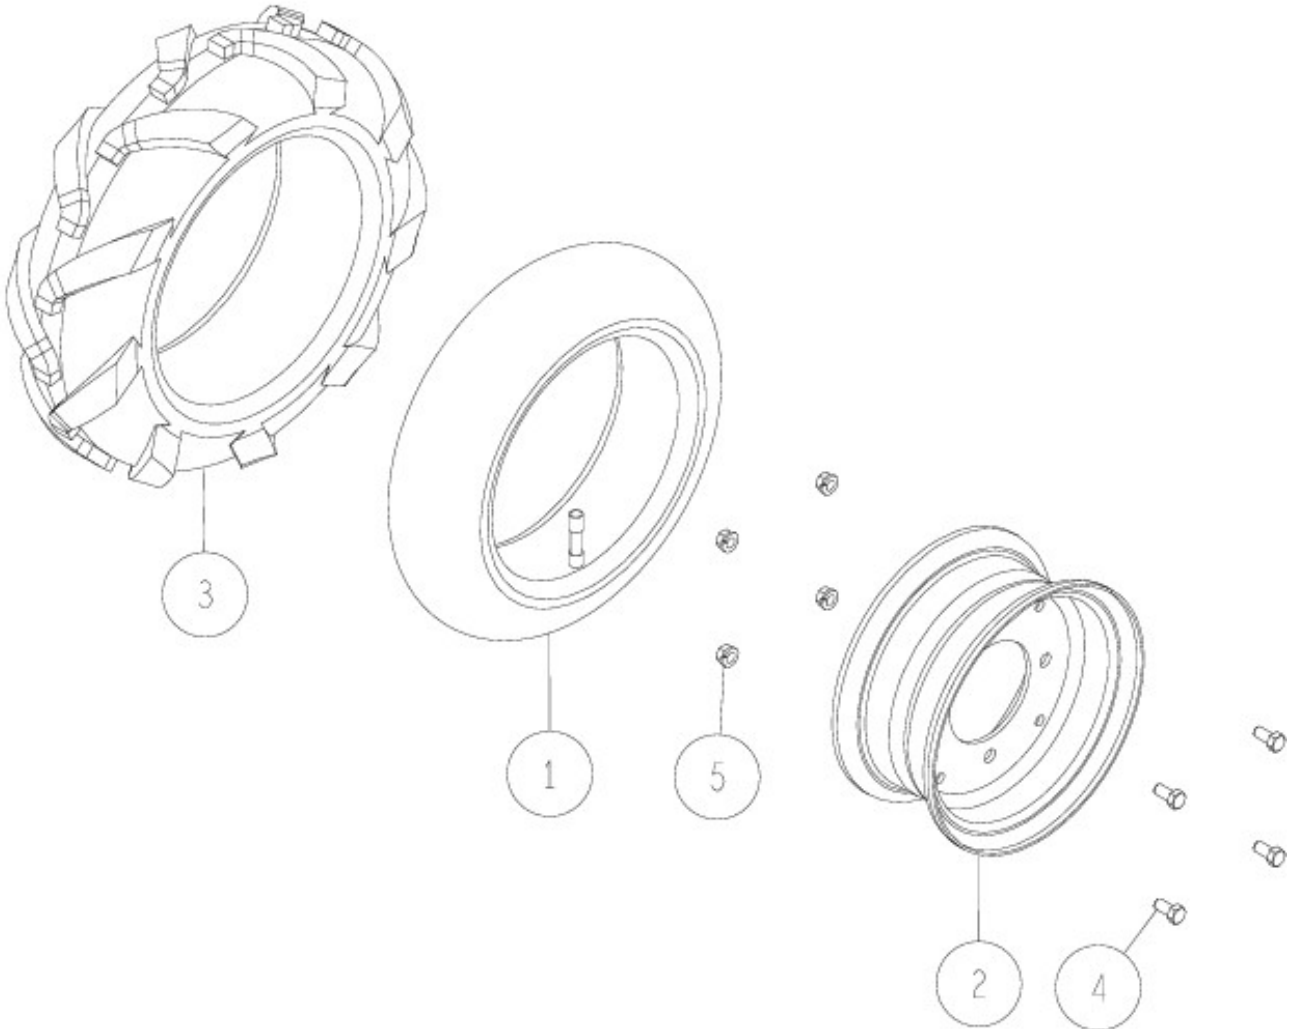

-	0322-34000	Tire Assy (L) 3.50-7 (TA)	1	1	1, 2, 3, 4, 5
5	89-1543-080002	Mini Hexagonal Nut (SW) M8	4	4	
4	89-1211-080162	Mini Hexagonal Bolt M8*16	4	4	
3	0322-32100	Tire 3.50-7 (TA)	1	1	
2	80-1260-407-00	Wheel Assy 3.50-7	1	1	
1	80-1260-404-00	Tire Tube (3.50/4.00-7)	1	1	
No.	Parts Code No.	Parts Name	RM983/X	RM981A	Remarks
			Q'ty