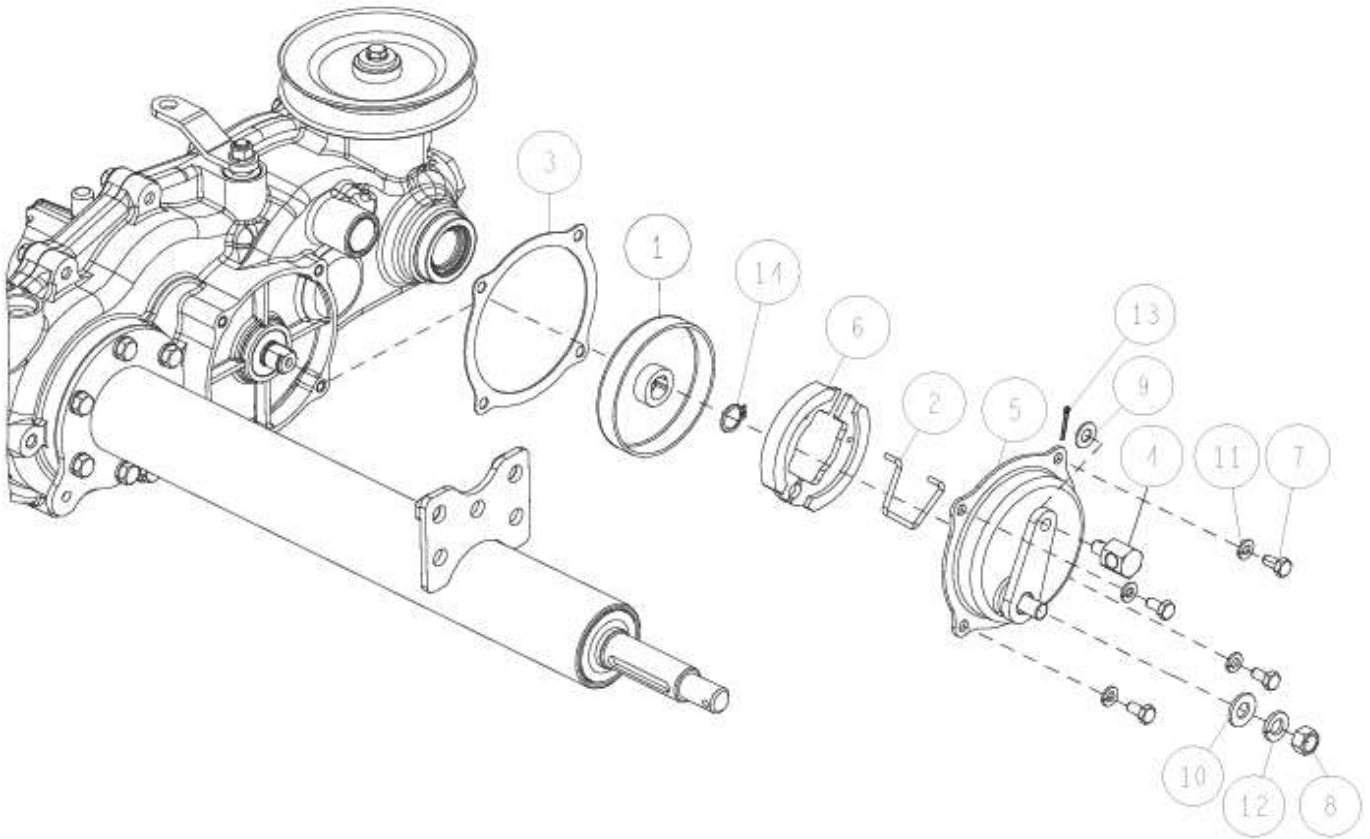

-	0207-73000	Brake Assy	1	1	1, 2, 3, 5, 6, 8, 10, 12
-	0207-73100	Brake Cap Assy	1	1	1, 2, 5, 6, 8, 10, 12
-	0207-73200	Brake Cap Assy	1	1	2, 5, 6, 8, 10, 12
14	89-2511-000150	Snap Ring (S15)	1	1	
13	89-2120-200152	Split Pin 2*15	1	1	
12	89-1750-100002	Spring Washer 10	1	1	
11	89-1750-060002	Spring Washer 6	4	4	
10	89-1714-100002	Flat Washer 10	1	1	
9	89-1711-080002	Flat Washer 8	1	1	
8	89-1611-100042	Mini Hexagonal Nut M10	1	1	
7	89-1113-060122	Hexagonal Bolt (8T) M6*12	4	4	
6	0244-88100	Brake Shoe Set (PA-7)	1	1	2Pcs-1 Set
5	-	Brake Cap	1	1	
4	0207-10300	Brake Joint	1	1	
3	0308-00300	Brake Cover PK (PA-7)	1	1	
2	80-1030-285-00	Spring for Brake Shoe Return	1	1	
1	80-1030-282-00	Brake Drum (PA-7)	1	1	
No.	Parts Code No.	Parts Name	RM983/X Q'ty	RM981A	Remarks