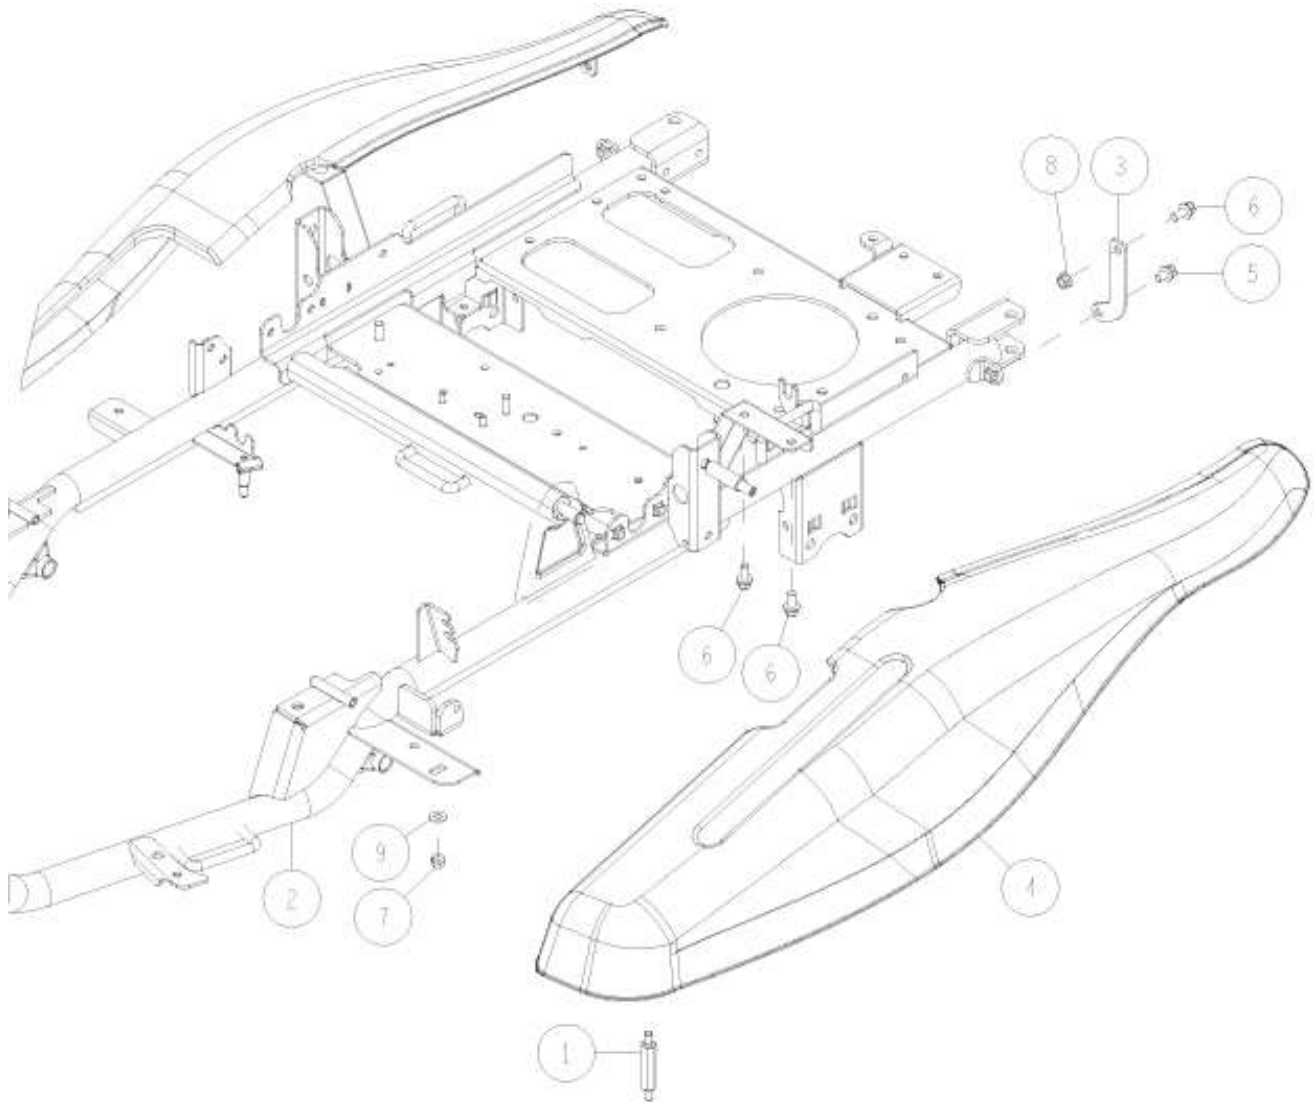

9	89-1714-080002	Flat Washer 8	1	1	
8	89-1631-080042	Flange Mini Hexagonal Nut M8	1	1	
7	89-1543-080002	Mini Hexagonal Nut (SW) M8	1	1	
6	89-1233-080202	Mini Hexagonal Bolt (PWSW) M8*20	3	3	
5	89-1233-080162	Mini Hexagonal Bolt (PWSW) M8*16	1	1	
4	0342-73600	Side Cover (L) (White)	1		OR
	0342-73800	Side Cover (L) (Blue) IA	1		IA
	0312-77800	Side Cover (L) (Blue)		1	IA
	0312-76800	Side Cover (L) Red	1	1	YB
	0312-73200	Side Cover (L) Green		1	OR
3	0312-2420H	Side Cover Stay (Metallic Grey)	1		
2	0312-2012H	Frame CMP (Metallic Grey)	1		
1	0267-40900	Double Spring Bolt M	1	1	
No.	Parts Code No.	Parts Name	RM983/X	RM981A	Remarks
			Q'ty