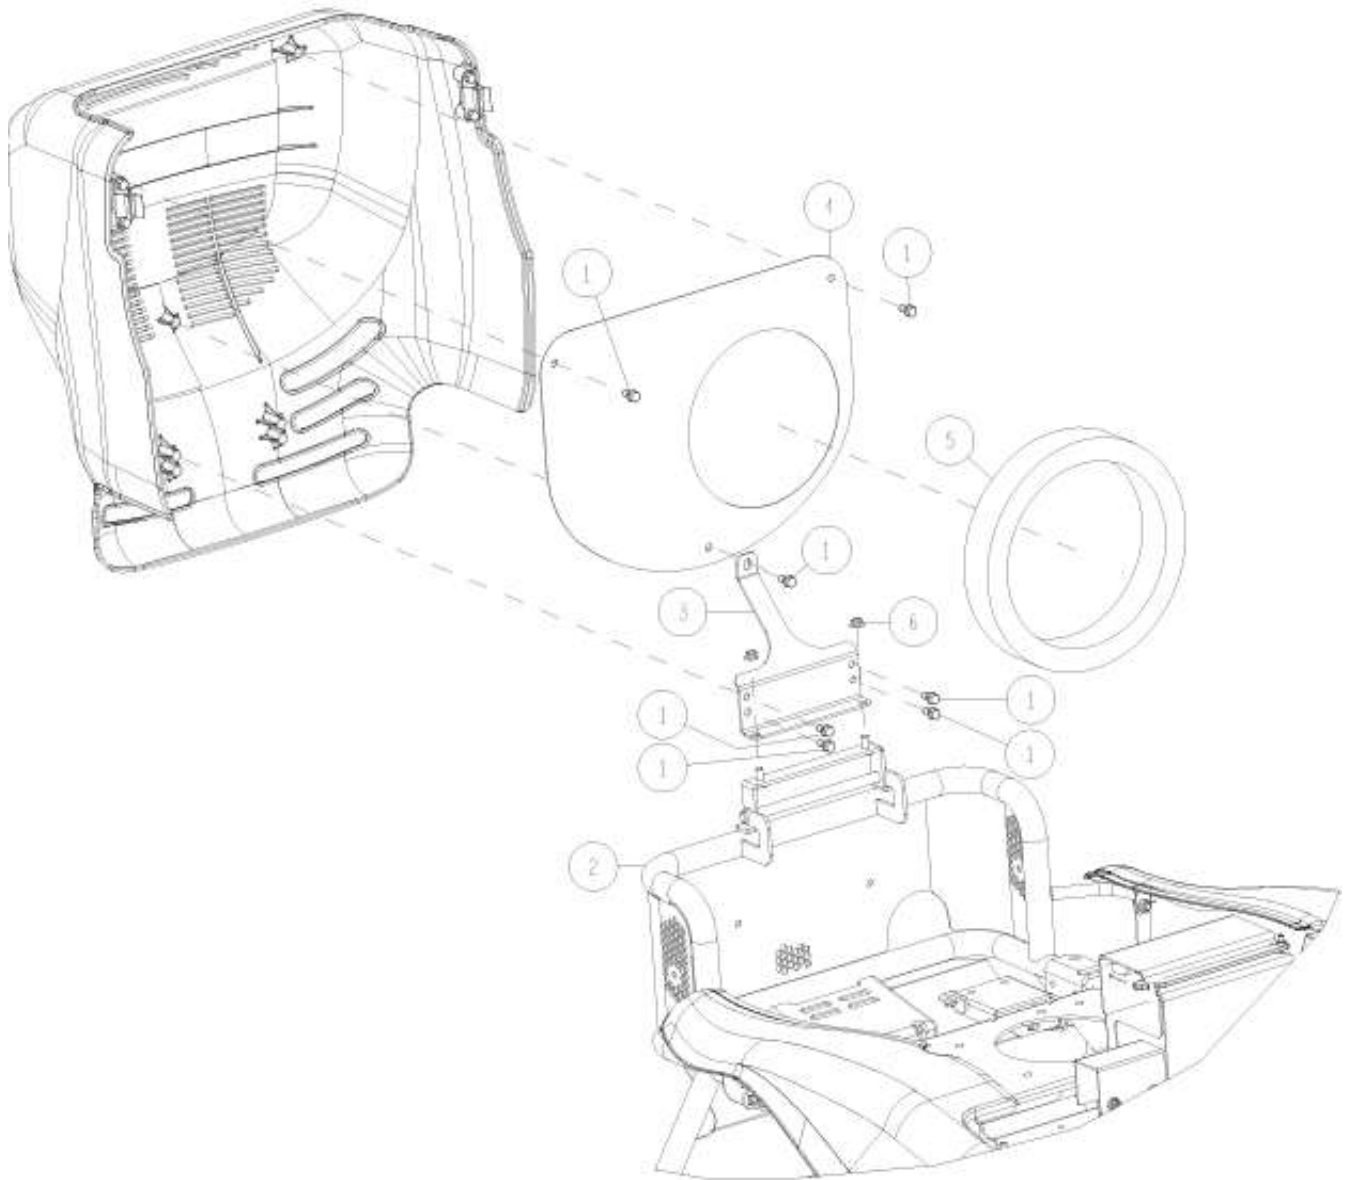

6	89-1631-080042	Flange Mini Hexagonal Nut M8	2	2	
5	0312-71700	Air Intake Filter Sponge	1	1	
4	0312-6020H	Air Intake Duct (Metallic Grey)	1	1	
3	0312-4160H	Bonnet Holder Plate (Metallic Grey)	1	1	
2	0312-2030G	Rear Frame CMP (Green)	1		OR
	0312-2030H	Rear Frame CMP (Metallic Grey)	1		IA-YB
	0312-20303	Rear Frame CMP (Grey)		1	
1	0245-74310	Hexagonal Bolt(SW) M8*18 7T (Meck)	7	7	
No.	Parts Code No.	Parts Name	RM983/X	RM981A	Remarks
			Q'ty