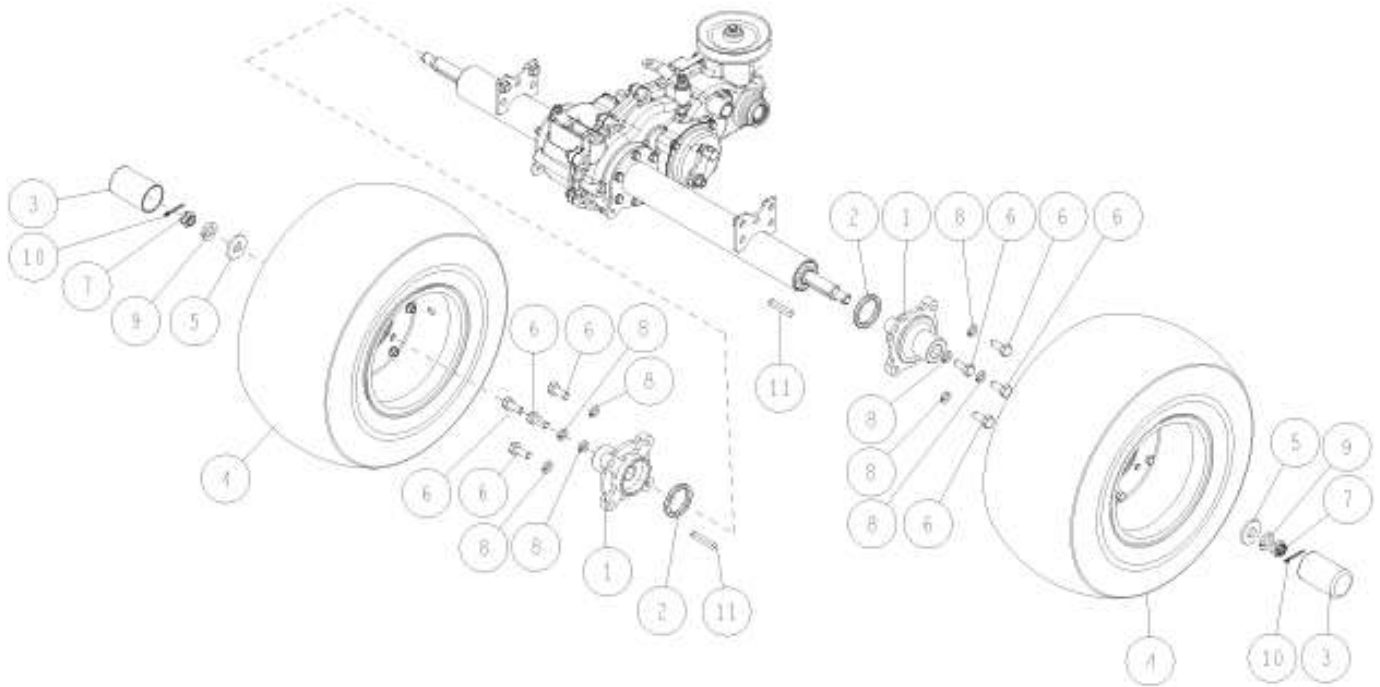

11	89-2150-070500	Key (Round) 7 × 50	2	2	
10	89-2120-350352	Split Pin 3.5*35	2	2	
9	89-1750-160002	Spring Washer 16	2	2	
8	89-1750-100002	Spring Washer 10	8	8	
7	89-1658-160042	Low Fluted Nut (2 sorts) M16	2	2	
6	89-1113-100252	Hexagonal Bolt (8T) M10*25	8	8	
5	83-1630-335-00	Washer 16*40*4.5	2	2	
4	0244-85100	Rear Turf Tire Assy (18 × 850-8.PD3)	2	2	
3	0227-70600	Rear Wheel Cap (φ 42*75L)	2	2	
2	0207-77800	Wheel Boss Dust Seal	2	2	
1	0207-31201	Rear Wheel Boss (White)	2	2	
No.	Parts Code No.	Parts Name	RM983/X	RM981A	Remarks
			Q'ty