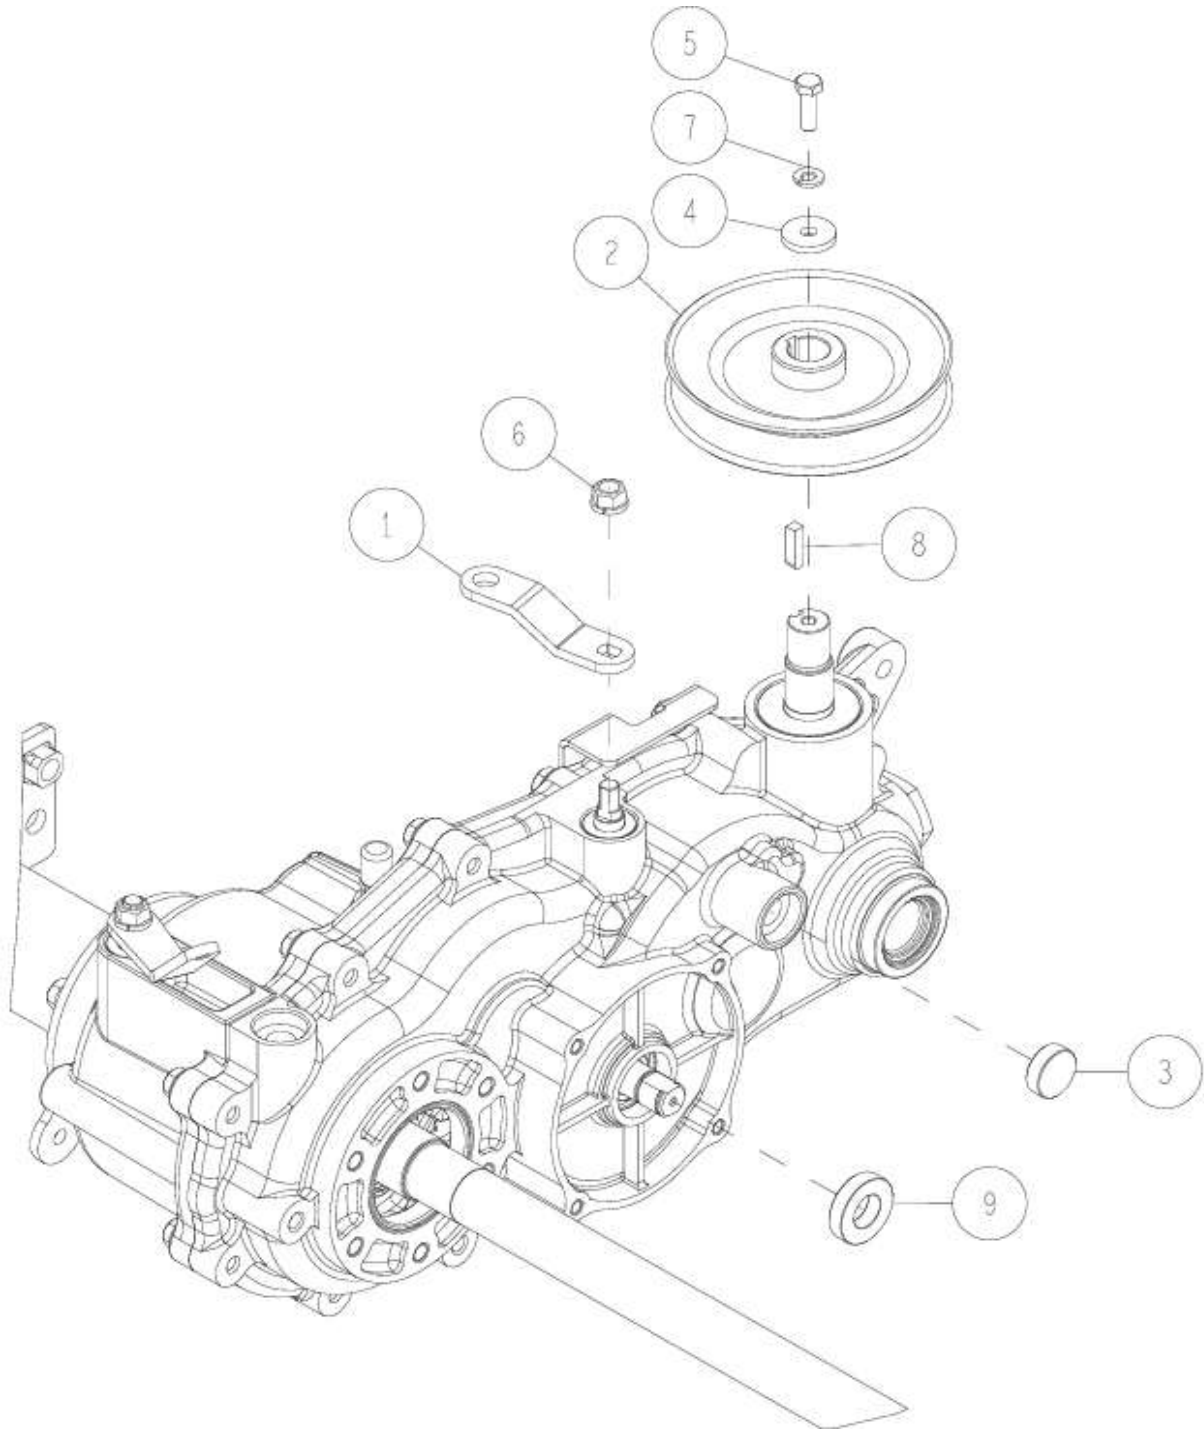

9	89-5125-153007	Oil Seal UE 15.30.07F	1	1	
8	89-2151-050200	Key 5*20 (half round)	1	1	
7	89-1750-060002	Spring Washer 6	1	1	
6	89-1543-080002	Mini Hexagonal Nut (SW) M8	1	1	
5	89-1113-060202	Hexagonal Bolt (8T) M6*20	1	1	
4	83-1482-311-00	Washer 6.5*22*3.2	1	1	
3	83-1415-671-00	Blind Cover 22	1	1	
2	0284-4020H	Transmission Pulley (Hi) (Metallic Grey)	1	1	
1	0207-02500	Sub Change Arm	1	1	
No.	Parts Code No.	Parts Name	RM983/X	RM981A	Remarks
			Q'ty