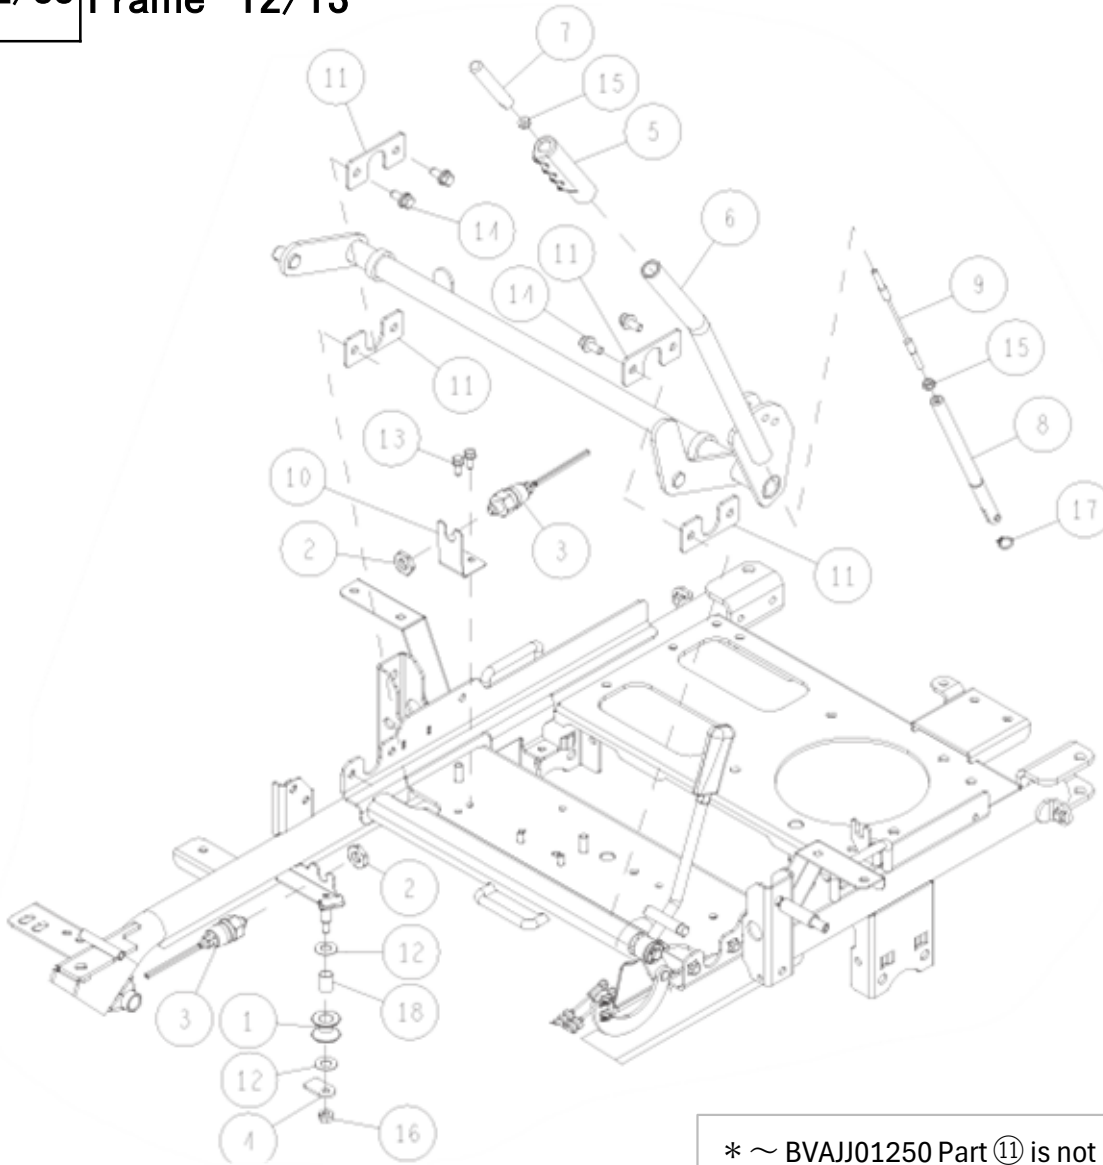

12/88 Frame 12/13

* ~ BVAJJ01250 Part ⑪ is not required

18	89-3510-012200	DU Bush 12.20	1	1	
17	89-2511-000130	Snap Ring (S13)	1	1	
16	89-1543-080002	Mini Hexagonal Nut (SW) M8	1	1	
15	89-1531-060042	Flange Nut M6	2	2	
14	89-1233-080202	Mini Hexagonal Bolt (PWSW) M8*20	4	4	
13	89-1132-060162	Hexagonal Bolt (SW) M6*16	2	2	
12	83-1020-355-00	Thrust Washer 12*24*1.0	2	2	
11	0342-10100	Up/Down Adjusting Shaft Stay	4		BVAJK01251~※
10	0322-13300	Safety Switch Setting Plate	1	1	
9	0312-71300	Push Rod Wire	1	1	
8	0312-14400	Push Rod (Under)	1	1	
7	0312-14300	Push Rod (Upper)	1	1	
6	0312-1012H	Up/Down Adjusting Shaft CMP (Metallic Grey)	1		BVAJK01251~
	0312-1011H	Up/Down Adjusting Shaft CMP (Metallic Grey)	1		~BVAJJ01250
	0312-10111	Up/Down Adjusting Shaft CMP (White)		1	
5	0244-70200	Adjusting Shaft Grip	1	1	
4	0244-22600	Brake Rod Hung Plate	1	1	
3	0207-74400	Safety Switch K17850	2	2	
2	0207-72800	Switch Lock Nut	2	2	
1	80-1484-354-10	Brake Rod Roller	1	1	
No.	Parts Code No.	Parts Name	RM983/X Q'ty	RM981A	Remarks