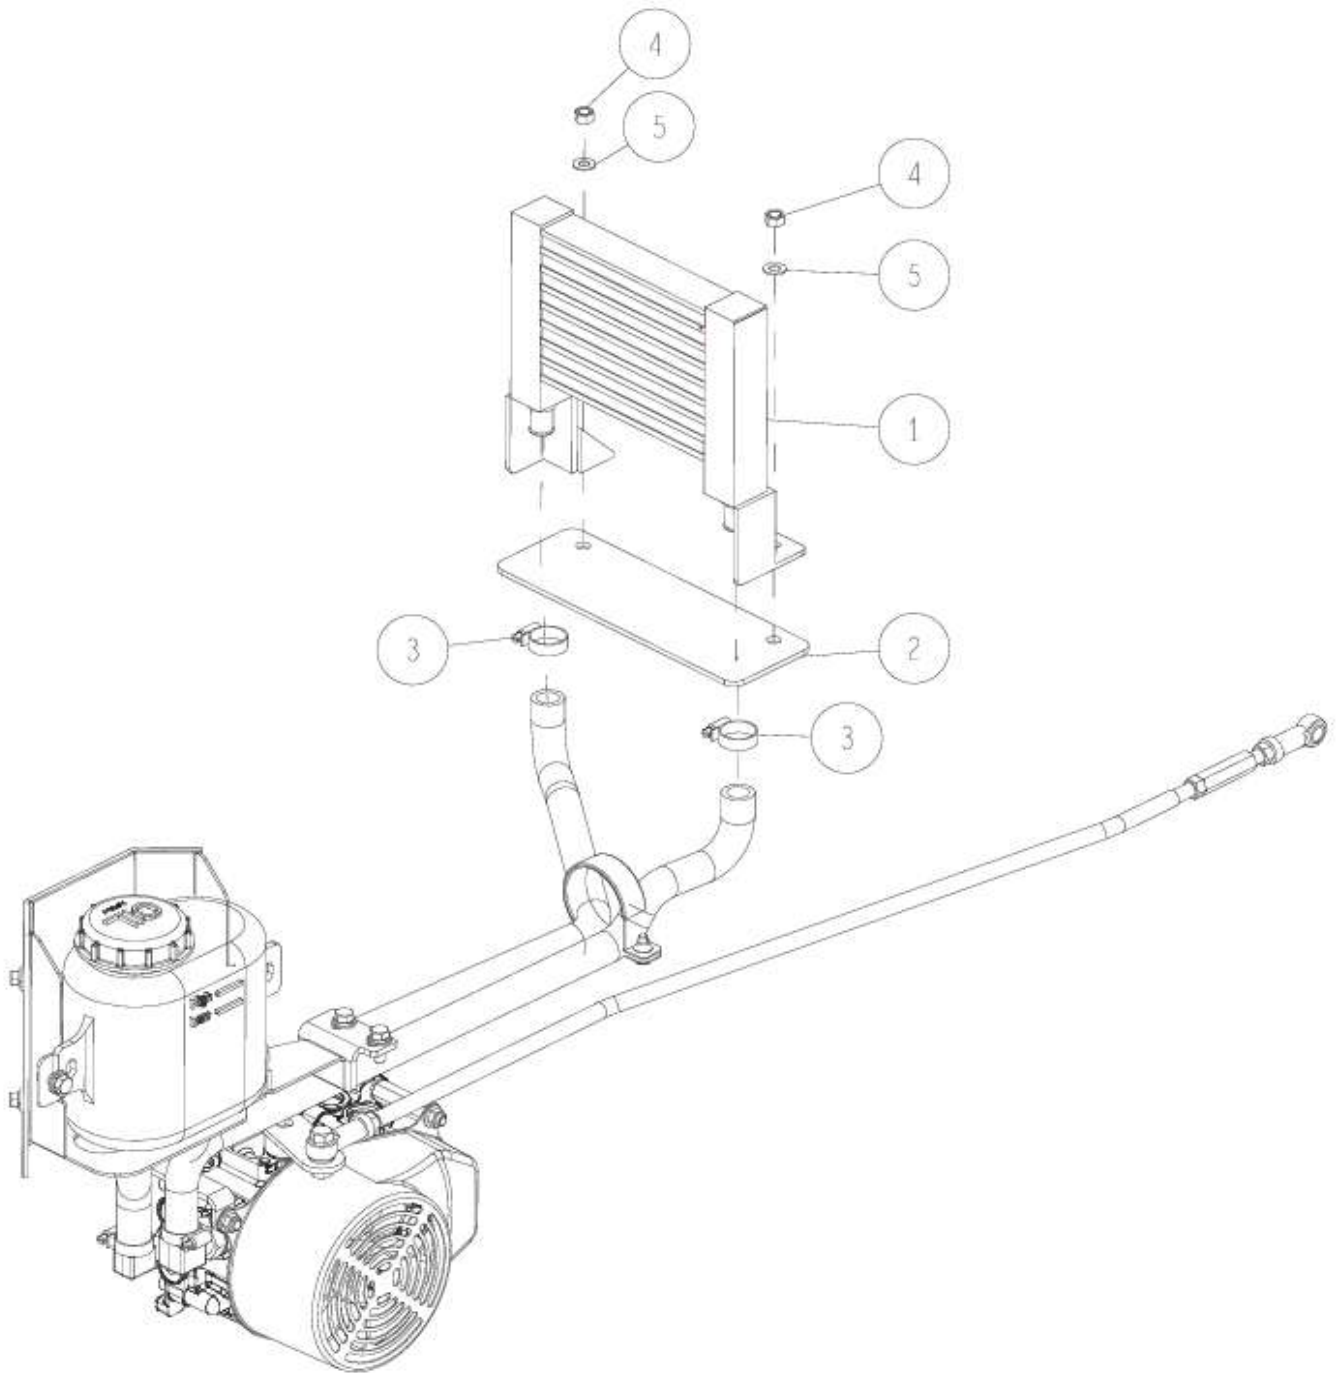

5	89-1711-080002	Flat Washer 8	2	2	
4	89-1561-080002	Mini Hexagonal U Nut M8	2	2	
3	0312-74400	Hose Band 16-25	1	1	
2	0312-02700	Anti-Vibration Rubber	1	1	
1	0312-01900	HST Oil Cooler	1	1	
No.	Parts Code No.	Parts Name	RM983/X	RM981A	Remarks
			Q'ty