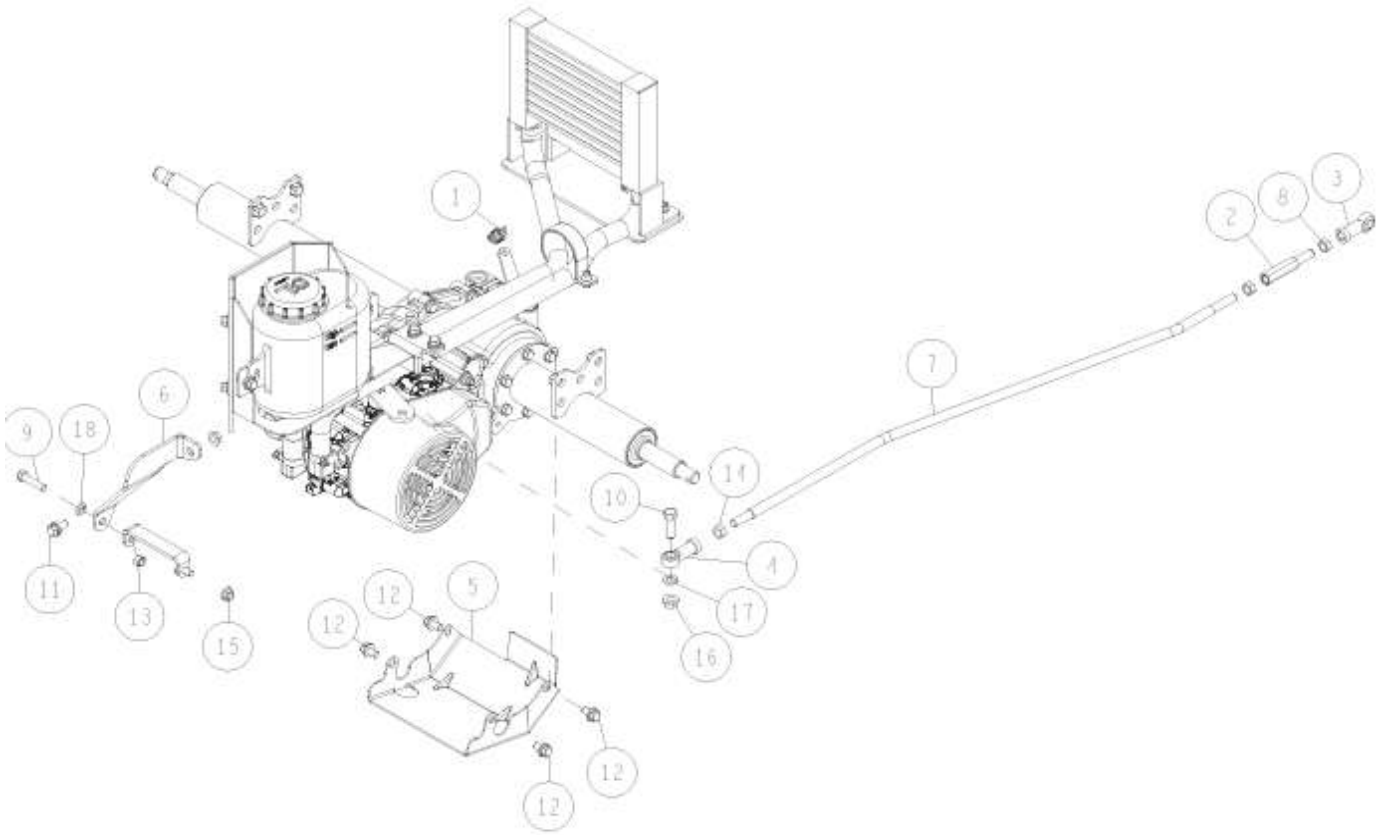

18	89-1750-080002	Spring Washer 8	1	1	
17	89-1711-100002	Flat Washer 10*18*1.6	1	1	
16	89-1631-100042	Flange Mini Hexagonal Nut M10	1	1	
15	89-1631-080042	Flange Mini Hexagonal Nut M8	1	1	
14	89-1611-100042	Mini Hexagonal Nut M10	2	2	
13	89-1561-080002	Mini Hexagonal U Nut M8	1	1	
12	89-1235-080122	Mini Hexagonal Bolt (SW) M8*12	4	4	
11	89-1233-080202	Mini Hexagonal Bolt (PWSW) M8*20	1	1	
10	89-1213-100302	Mini Hexagonal Bolt (8T) M10*30	1	1	
9	89-1211-080352	Mini Hexagonal Bolt M8*35	1	1	
8	83-1488-195-02	Mini Hexagonal Nut M10 (L)	1	1	
7	0348-11100	Shift Rod	1	1	
6	0312-0170H	Transmission Hunger Stay CMP (Metallic Grey)	1	1	
5	0207-0310H	Mission Guard CMP (Metallic Grey)	1	1	
4	80-1487-964-10	Rod End PHS10EC	1	1	
3	80-1487-962-10	Rod End PHS10ECL	1	1	
2	80-1485-265-00	Shift Rod Adjuster	1	1	
1	80-1425-551-01	Tension Pulling Spring	1	1	
No.	Parts Code No.	Parts Name	RM983/X	RM981A	Remarks
			Q'ty