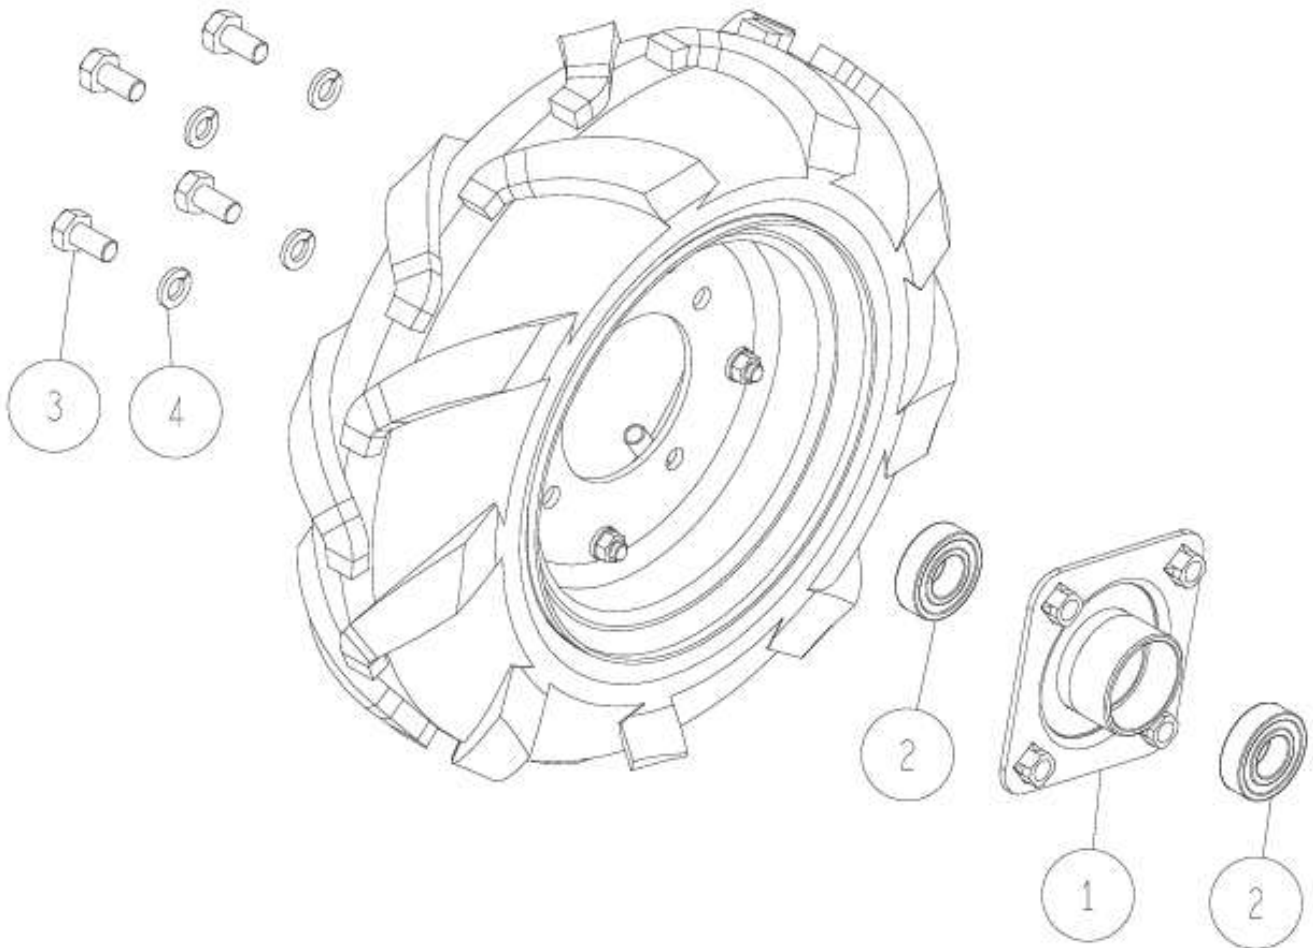

Right front wheel 1/2

4	89-1750-100002	Spring Washer 10	4	4	
3	89-1113-100202	Hexagonal Bolt (8T) M10*20	4	4	
2	0342-77700	Bearing 6004 2NSE-NB	2	2	
1	0207-30411	Front Wheel Boss CMP (White)	1	1	
No.	Parts Code No.	Parts Name	RM983/X	RM981A	Remarks
			Q'ty