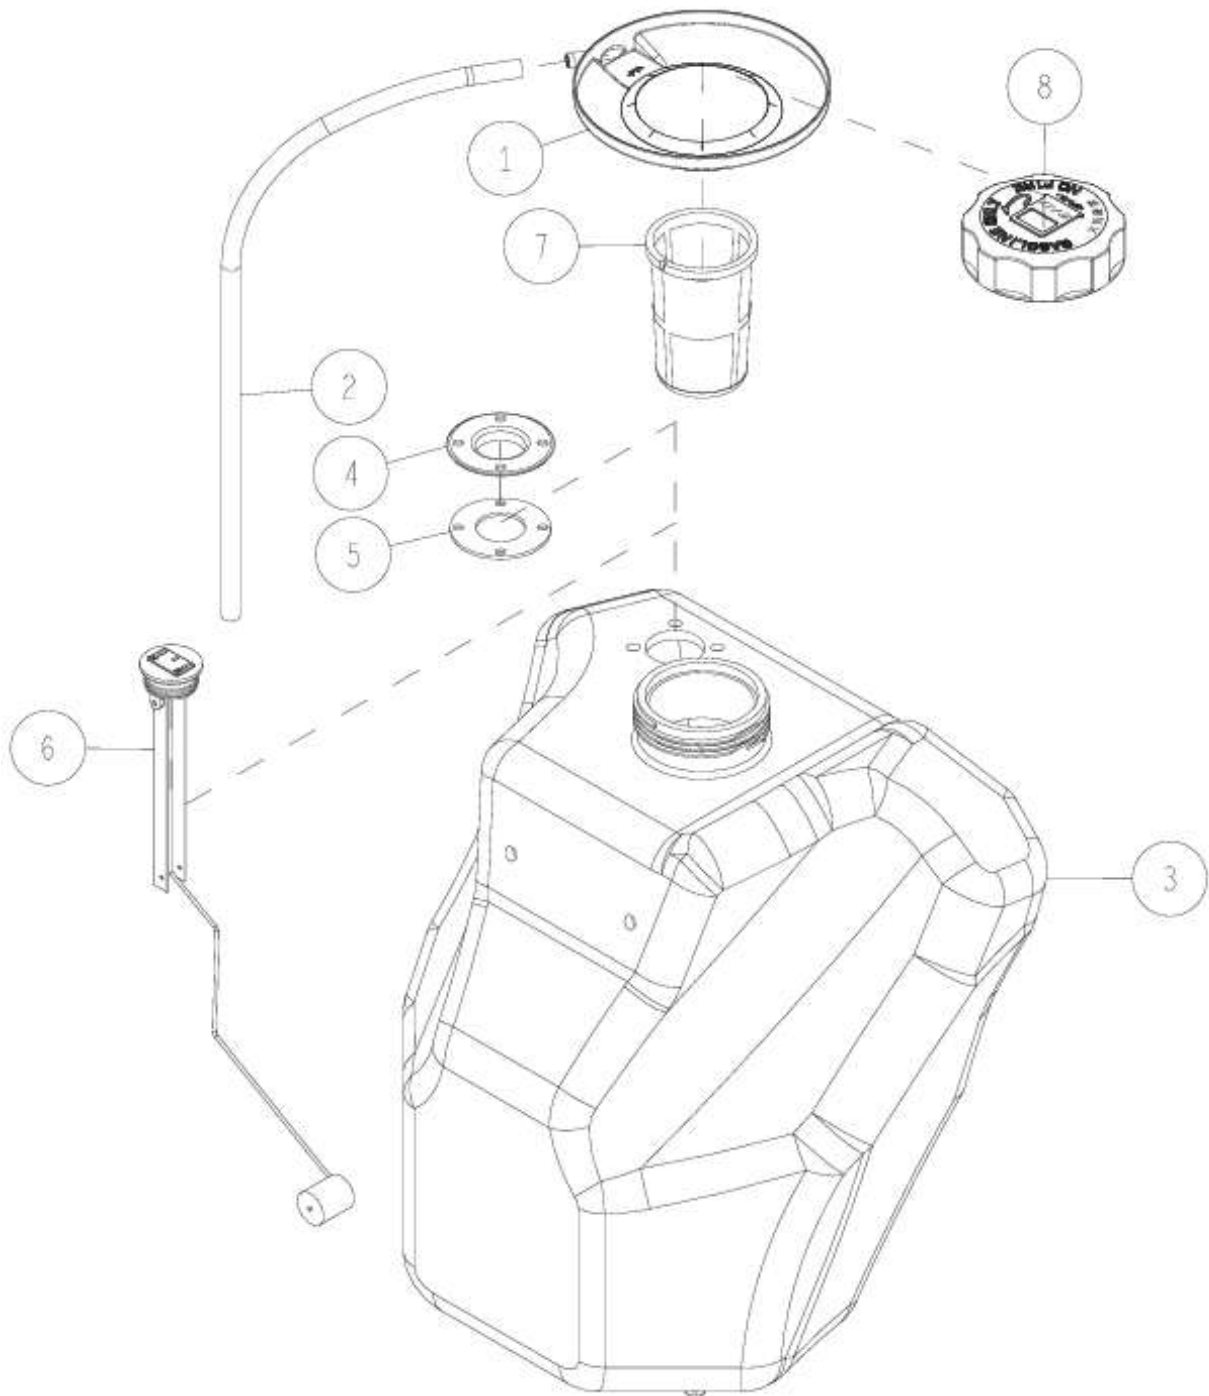

Fuel tank and Front Cowl 4/4

-	0312-71000	Fuel Tank Set	1	1	3, 4, 5, 6
8	0312-73000	Fuel Tank Cap Assy (with valve)	1	1	
7	0244-76900	Filter	1	1	
6	0312-72300	Fuel Gauge	1	1	
5	0312-72200	Fuel Gauge Packing	1	1	
4	0312-72100	Fuel Gauge Window	1	1	
3	0312-70100	Fuel Tank CMP	1	1	
2	0244-77800	Leak Hose	1	1	
1	0244-76800	Leak Guide	1	1	
No.	Parts Code No.	Parts Name	RM983/X | RM981A		Remarks
			Q'ty