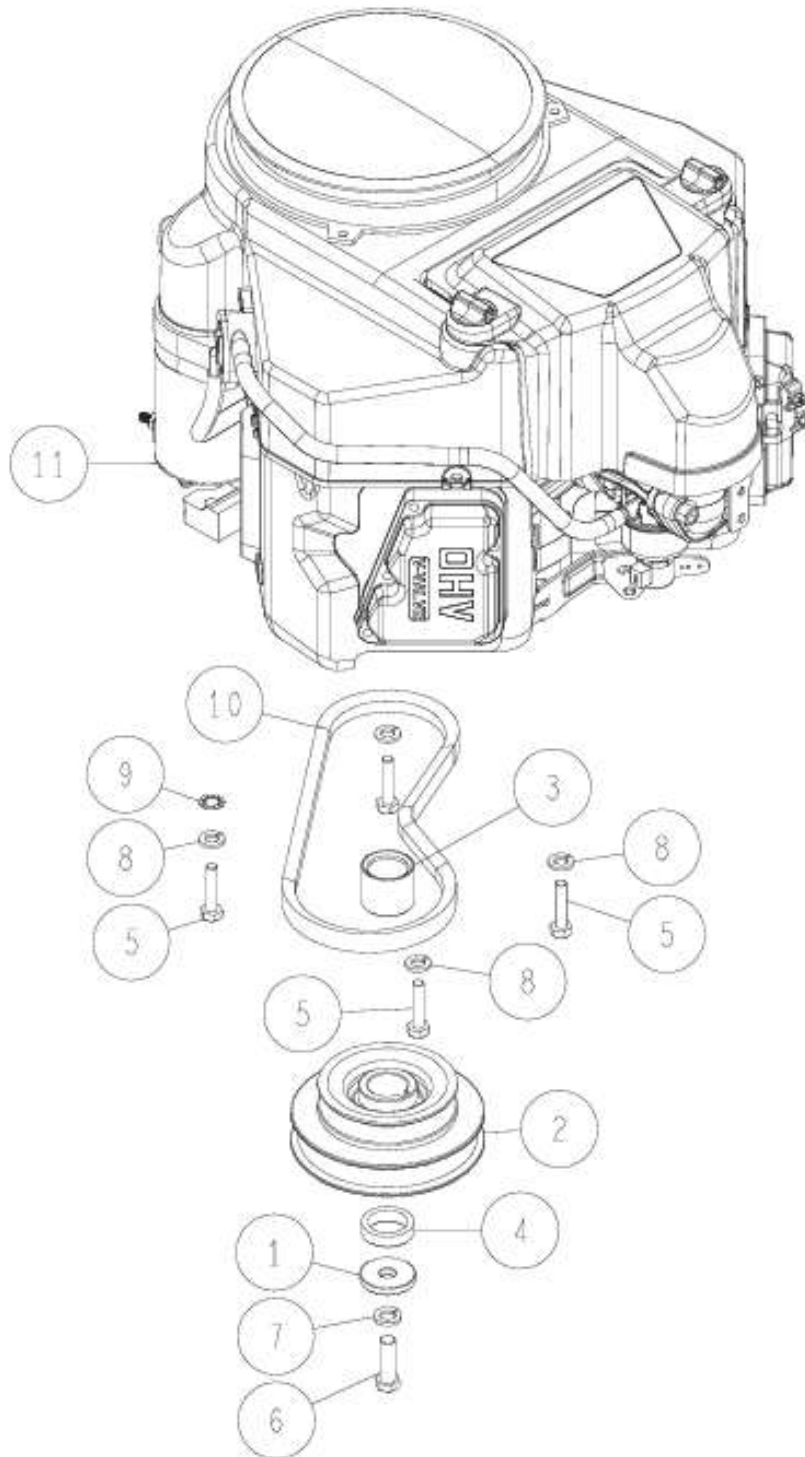

11	9021-0110	Kawasaki Engine FS651V-GG81	1	1	
10	89-6123-002803	V Belt LB-28 (SG1000)	1	1	W800
9	89-1812-100002	Toothed Washer (inside) 10	1	1	
8	89-1750-100002	Spring Washer 10	4	4	
7	83-1493-300-00	Spring Washer 7/16	1	1	
6	83-1437-115-00	Hexagonal Bolt (8T) UNF7/16*35	1	1	
5	0312-42100	Hexagonal Bolt (8T) UNC 3/8-16*38	4	4	
4	0244-41200	Sub Engine Collar (21HP)	1	1	
3	0244-41100	Engine Collar	1	1	
2	0221-40400	Engine Pulley	1	1	
1	80-1487-516-00	Washer 11*40*6	1	1	
No.	Parts Code No.	Parts Name	RM983/X Q'ty	RM981A Q'ty	Remarks