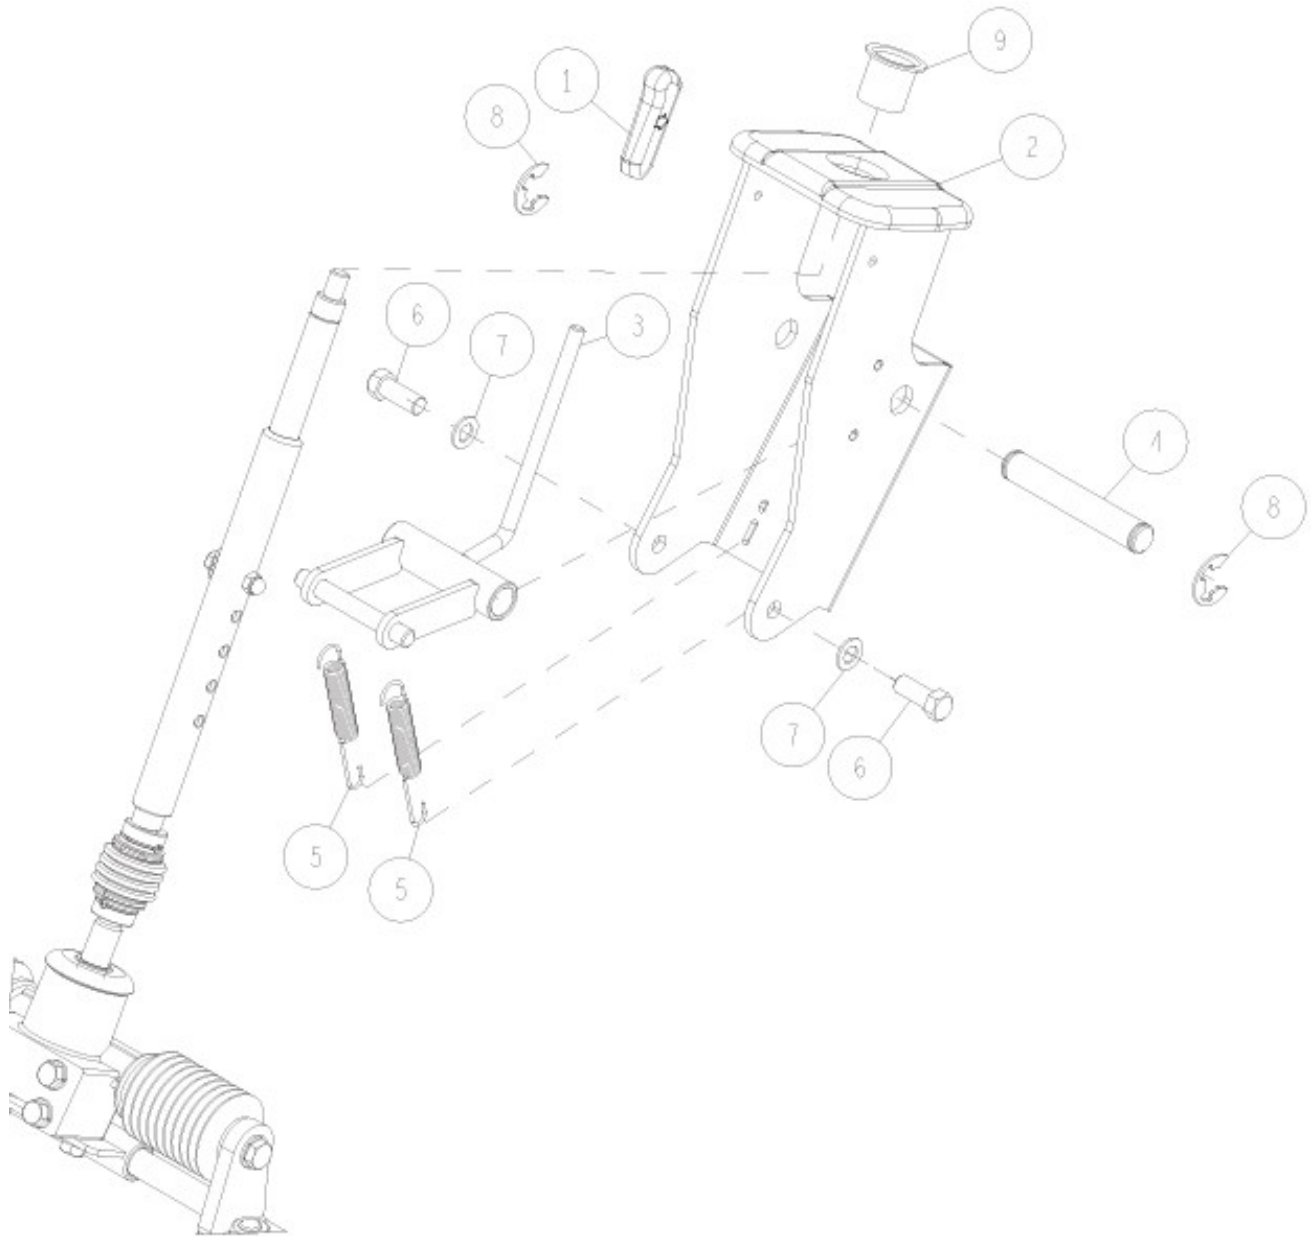

9	89-3511-022250	DU Bush 22.25.33F	1	1	
8	89-2521-000150	E Type Ring 15	2	2	
7	89-1711-100002	Flat Washer 10*18*1.6	2	2	
6	89-1213-100252	Mini Hexagonal Bolt (8T) M10*25	2	2	
5	0312-11800	Tilt Lock Spring	2	2	
4	0312-11500	Handle Stopper Axle	1	1	
3	0312-1140H	Tilt Lock CMP (Metallic Grey)	1		YB
	0312-1140I	Tilt Lock CMP (White)	1	1	OR·IA
2	0312-1120H	Handle Stay CMP (Metallic Grey)	1		YB
	0312-1120I	Handle Stay CMP (White)	1	1	OR·IA
1	0305-70300	Lever Grip 8	1	1	
No.	Parts Code No.	Parts Name	RM983/X | RM981A		Remarks
			Q'ty