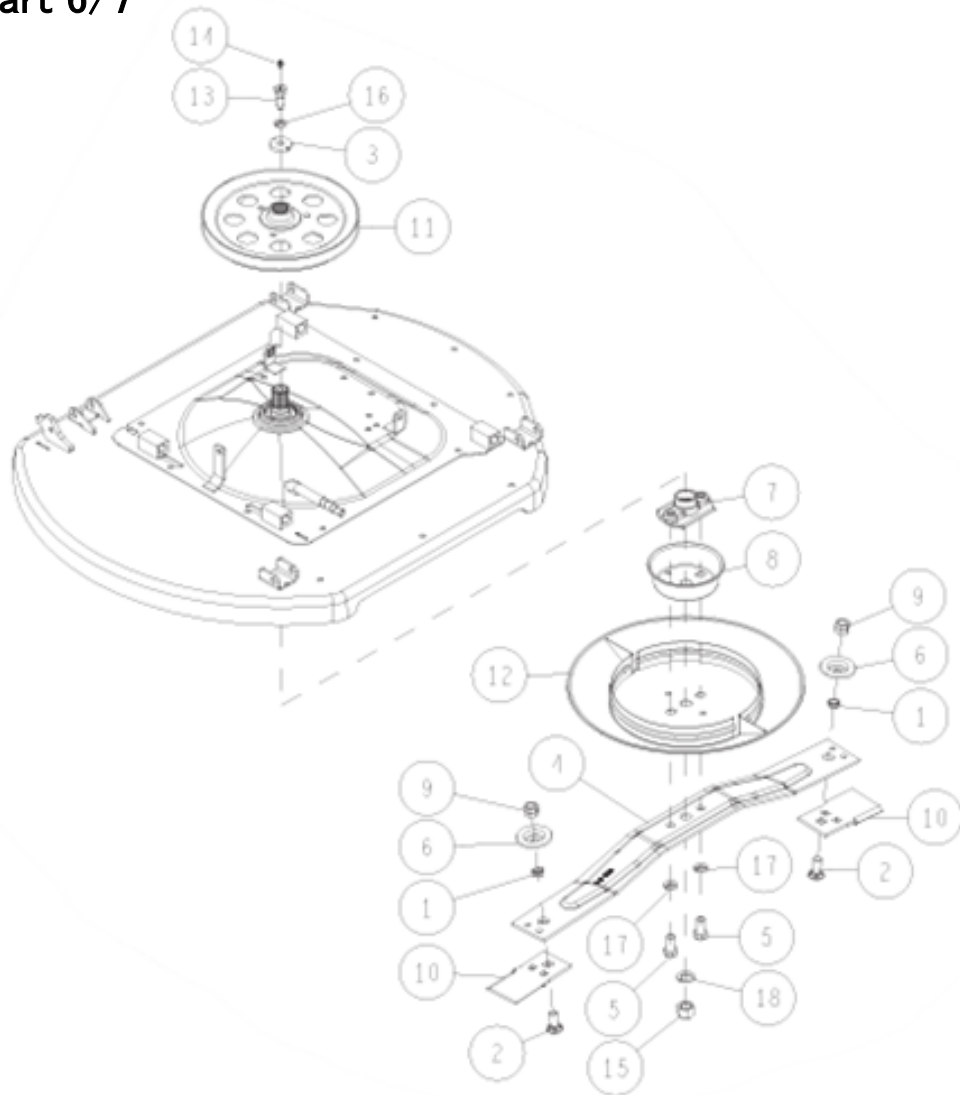

-	0322-52000	Nipple Bolt Set	1	1	13, 14
-	0244-78010	Knife & Blade Bolt Set RM85	1	1	1, 2, 6, 9, 10 (Bolt 4 pcs)
-	0244-78210	Knife Setting Bolt Set M14	1	1	2, 6, 9 (Bolt 2 pcs)
18	89-1750-200002	Spring Washer 20	1	1	
17	89-1750-140002	Spring Washer 14	2	2	
16	89-1750-120002	Spring Washer 12	1	1	
15	83-1483-175-00	Bag Nut M20 (Lock)	1	1	
14	83-1415-975-00	Grease Nipple M6	1	1	
13	0322-52200	Nipple Bolt M12*35 (8T)	1	1	
12	0312-5180H	Washer Plate CMP (Metallic Grey)	1	1	
11	0312-5030H	Knife Pulley CMP (Metallic Grey)	1	1	
10	0244-89100	Blade RM85	2	2	
9	0244-74600	Hard Lock Nut M14	2	2	One set for top and bottom
8	0244-5210H	Knife Neck Guard (Metallic Grey)	1	1	
7	0244-5190H	Knife Bracket (Metallic Grey)	1	1	
6	0244-51800	Nut Guard 14	2	2	
5	0244-51600	Mini Hexagonal Bolt (8T) M14*30 (Knife Stay)	2	2	
4	0244-51200	Knife Stay (R817B)	1	1	High Cutting Spec
	0244-51100	Knife Stay (R817A)	1	1	
3	0221-76100	Washer 12*40*6	1	1	
2	0207-50200	Knife Setting Bolt M14*34	2	2	
1	80-1483-818-00	Knife Collar	2	2	
No.	Parts Code No.	Parts Name	RM983/X | RM981A		Remarks
			Q'ty