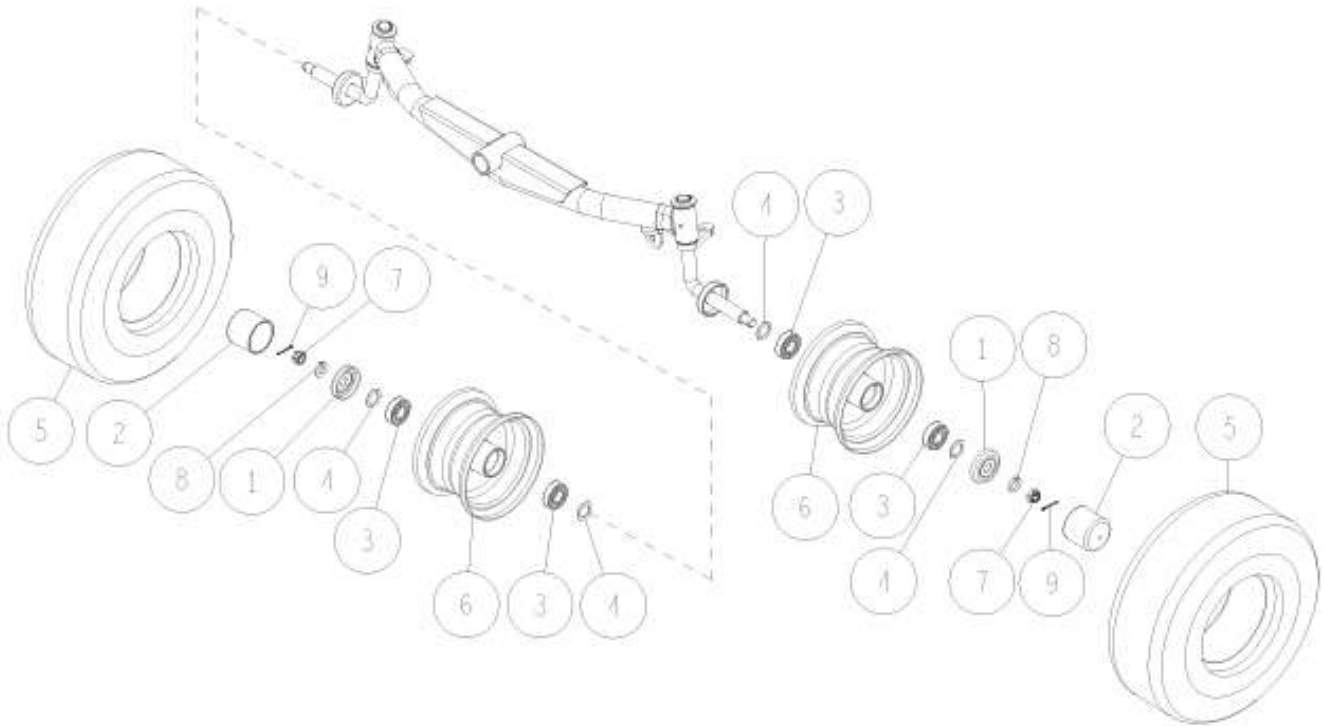

10	80-1482-413-00	Front Wheel Turf Tire Assy (14x5.00-6)	-	-	((5),(6)) × 1
9	89-2120-250252	Split Pin 2.5*25	2	2	
8	89-1750-140002	Spring Washer 14	2	2	
7	89-1668-140042	Mini Low Fluted Nut (2 sorts) M14	2	2	
6	80-1482-408-00	Wheel (14*5.00-6)	2	2	
5	80-1482-402-00	Turf Tire (14*5.00-6)	2	2	
4	83-1310-371-00	Thrust Washer 20*30*1.0	4	4	
3	0342-77700	Bearing 6004 2NSE-NB	4	4	
2	0244-76100	Wheel Cap (Front)	2	2	
1	0207-30500	Front Wheel Dust Cover	2	2	
No.	Parts Code No.	Parts Name	RM983/X Q'ty	RM981A	Remarks