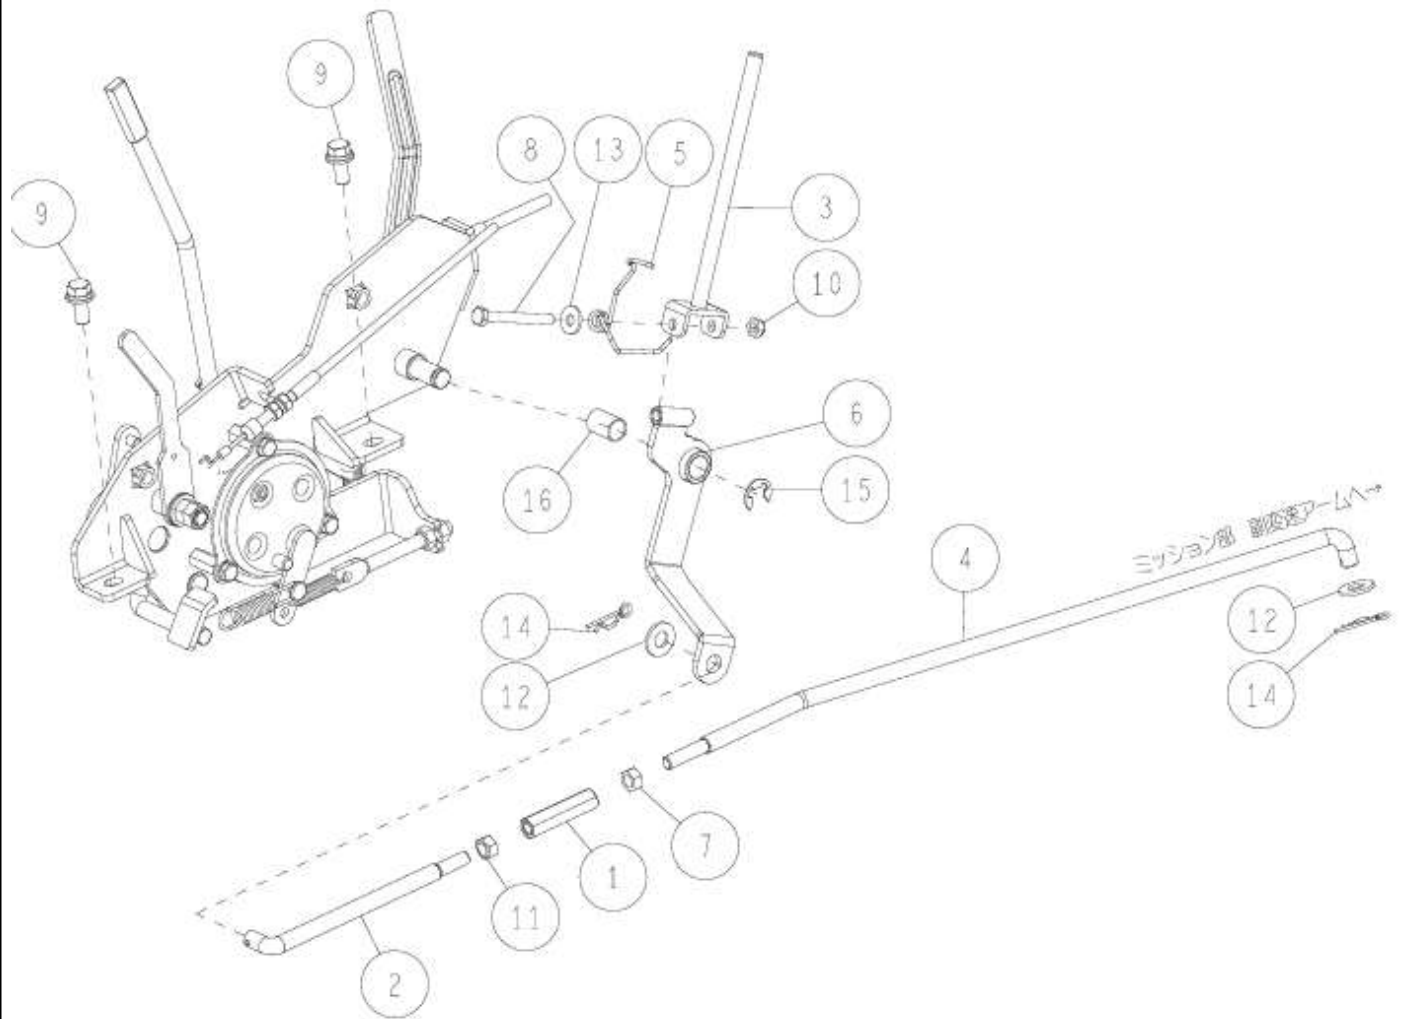

-	0244-14500	Sub Change Rod Assy	1	1	1, 2, 4, 7, 11
16	89-3510-012200	DU Bush 12.20	1	1	
15	89-2521-000100	E Type Ring 10	1	1	
14	89-2131-100002	Snap Pin 10	2	2	
13	89-1713-060002	Flat Washer 6 (large)	1	1	
12	89-1712-100002	Flat Washer 10*21*2.1	2	2	
11	89-1611-080042	Mini Hexagonal Nut M8	1	1	
10	89-1551-060002	Hexagonal U Nut M6	1	1	
9	89-1233-080202	Mini Hexagonal Bolt (PWSW) M8*20	2	2	
8	89-1113-060552	Hexagonal Bolt (8T) M6*55	1	1	
7	83-1484-195-00	Mini Hexagonal Nut M8 (L)	1	1	
6	0348-1040H	Sub Change Arm CMP (Metallic Grey)	1	1	
5	0312-13700	Spring for Change Lever	1	1	
4	0244-13500	Sub Change Rod (rear)	1	1	
3	0244-12700	Sub Change Lever CMP	1	1	
2	0207-11100	Sub Change Rod (front)	1	1	
1	80-1791-597-00	Turn Buckle 8*50	1	1	
No.	Parts Code No.	Parts Name	RM983/X Q'ty	RM981A	Remarks