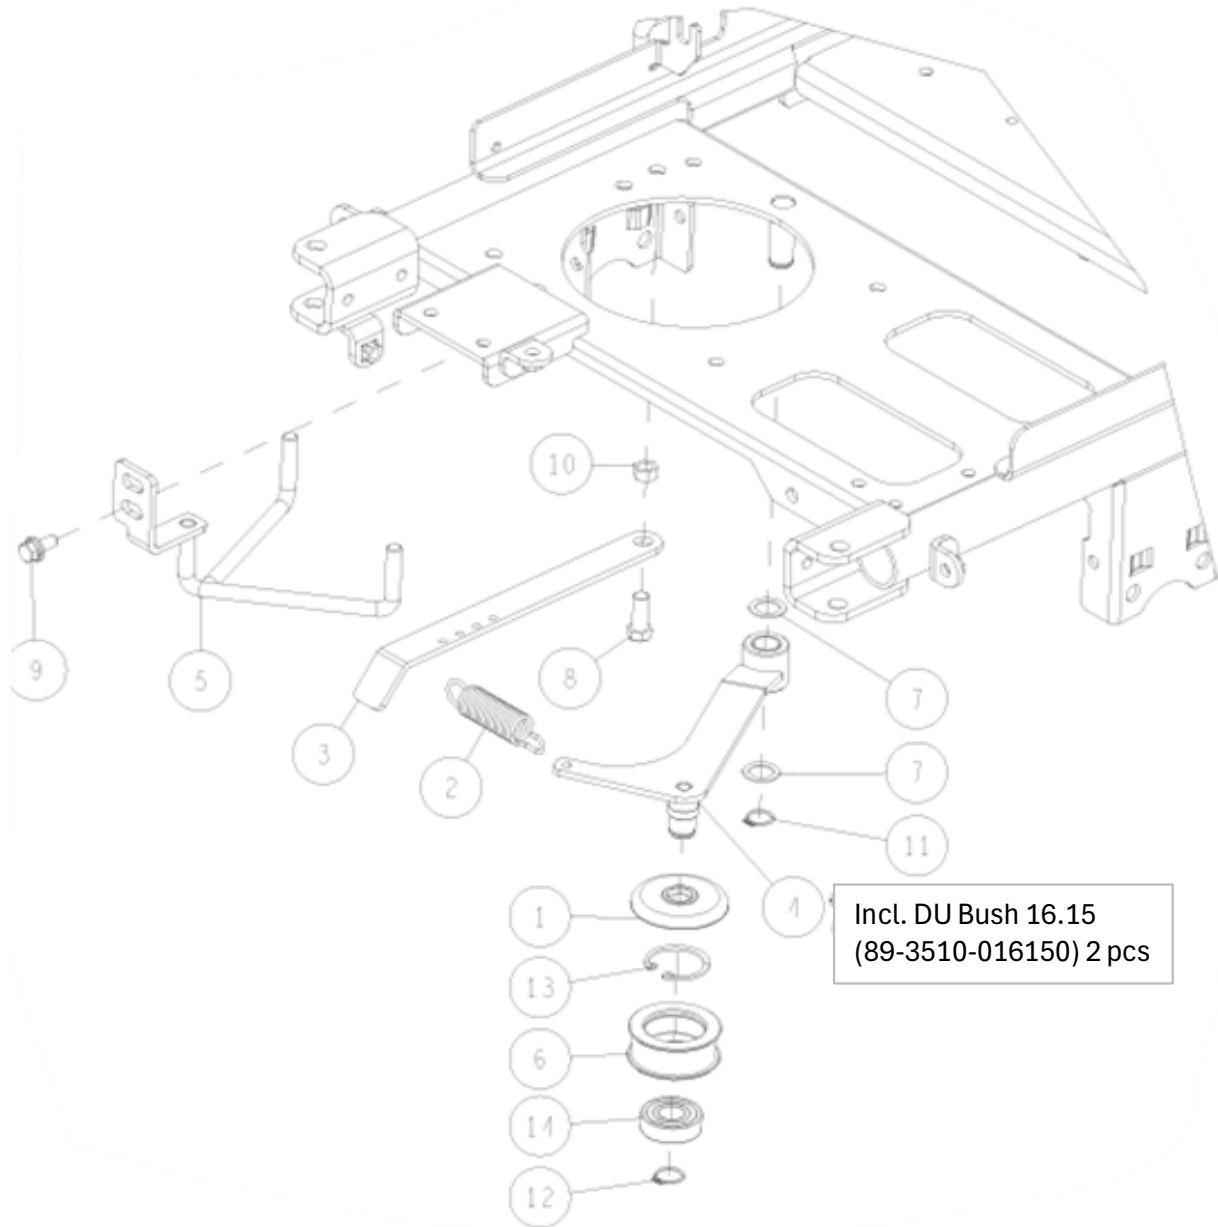

-	0312-45000	Tension Pulley Assy	1	1	6, 13, 14
14	89-3115-062034	Bearing 6203 2RS	1	1	
13	89-2512-000400	Snap Ring (R40)	1	1	
12	89-2511-000170	Snap Ring (S17)	1	1	
11	89-2511-000160	Snap Ring (S16)	1	1	
10	89-1611-100042	Mini Hexagonal Nut M10	1	1	
9	89-1233-080202	Mini Hexagonal Bolt (PWSW) M8*20	1	1	
8	89-1211-100252	Mini Hexagonal Bolt M10*25	1	1	
7	83-1020-363-00	Thrust Washer 16*24*1.0	2	2	
6	0312-45100	Tension Pulley	1	1	
5	0312-4140H	Belt Holder CMP (Metallic Grey)	1	1	
4	0312-4100H	Driving Tension Arm Set (Metallic Grey)	1	1	Bush Incl.
3	0207-4110H	Drive Tension Spring Arm (Metallic Grey)	1	1	
2	80-1485-551-00	Driving Tension Spring	1	1	
1	80-1482-549-00	Rubber Cover 58	1	1	
No.	Parts Code No.	Parts Name	RM983/X Q'ty	RM981A	Remarks