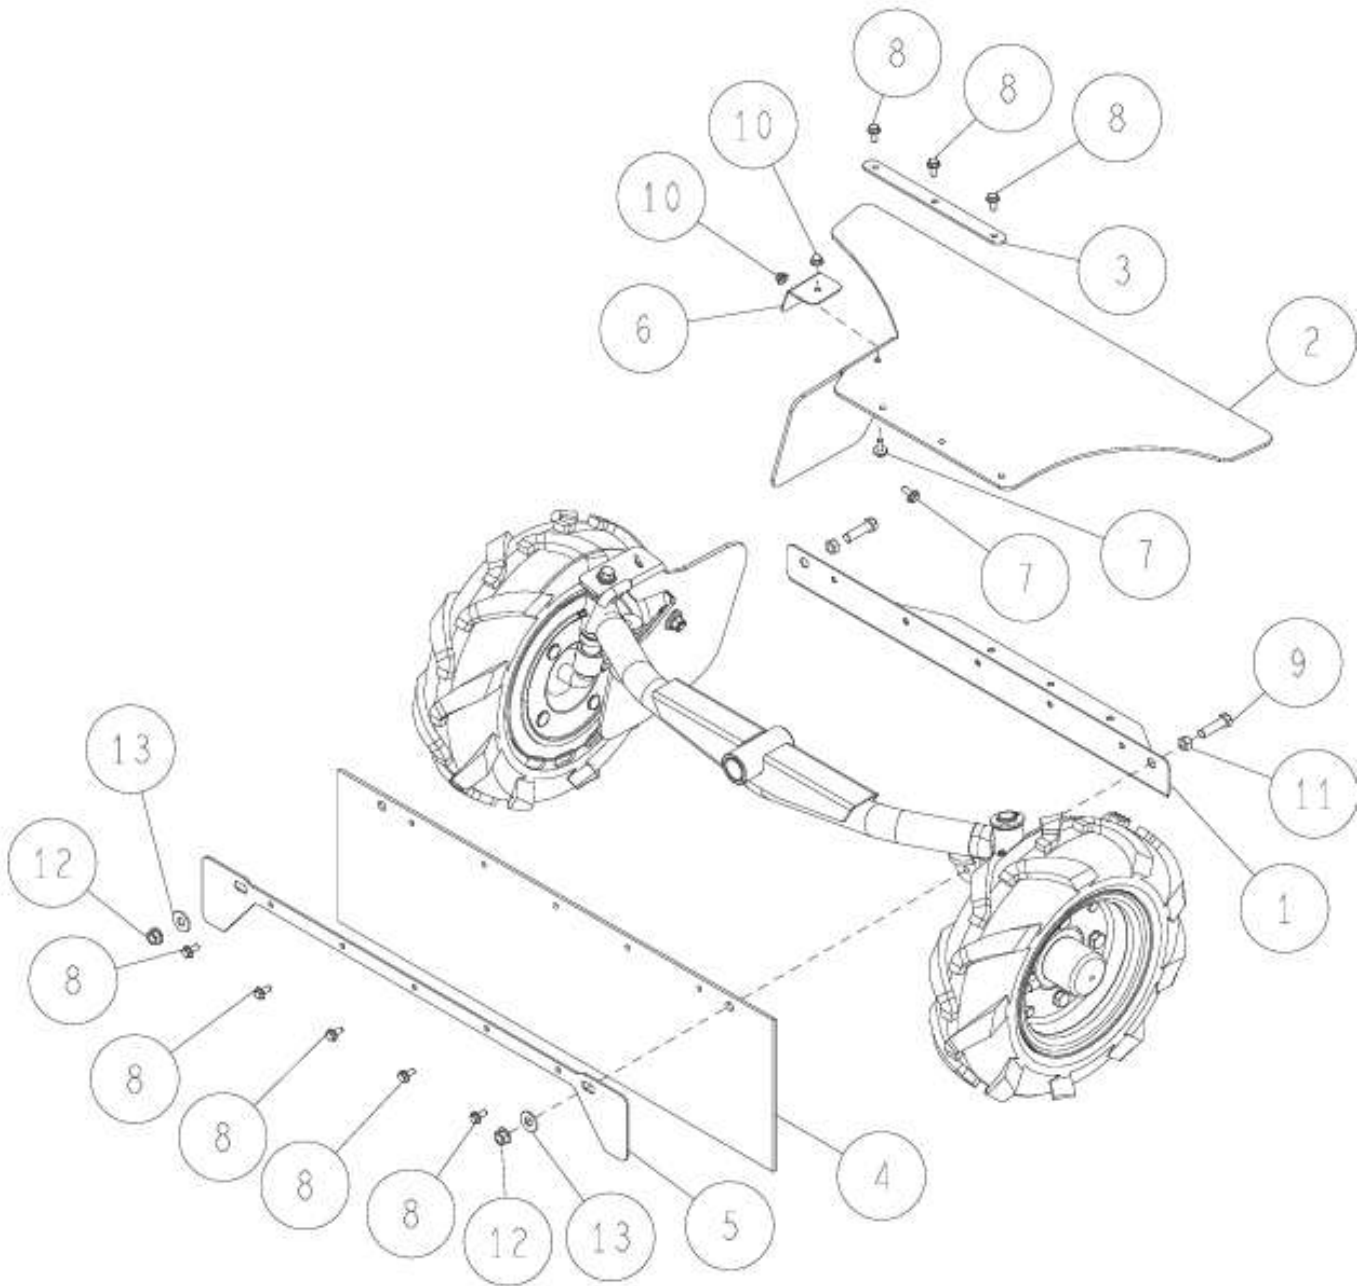

13	89-1713-10002	Flat Washer 10 (large)	2	2	
12	89-1631-10042	Flange Mini Hexagonal Nut M10	2	2	
11	89-1611-10042	Mini Hexagonal Nut M10	2	2	
10	89-1581-06042	Flange Cap Nut M6	2	2	
9	89-1213-100357	Mini Hexagonal Bolt (8T) M10*35	2	2	
8	89-1137-060152	Hexagonal Bolt (PW) M6*15	8	8	
7	83-1565-111-00	Hexagonal Bolt (with Big Washer) M6*16	2	2	
6	0322-31500	Upper Flapper Holder (R)	1	1	
5	0312-3350H	Front Flapper Holder (Metallic Grey)	1	1	
4	0329-33400	Front Flapper (RMK150)	1	1	
3	0312-3330H	Upper Flapper Holder (Metallic Grey)	1	1	
2	0312-33200	Upper Flapper	1	1	
1	0312-3310H	Front Upper Guard CMP (Metallic Grey)	1	1	
No.	Parts Code No.	Parts Name	RM983/X | RM981A		Remarks
			Q'ty