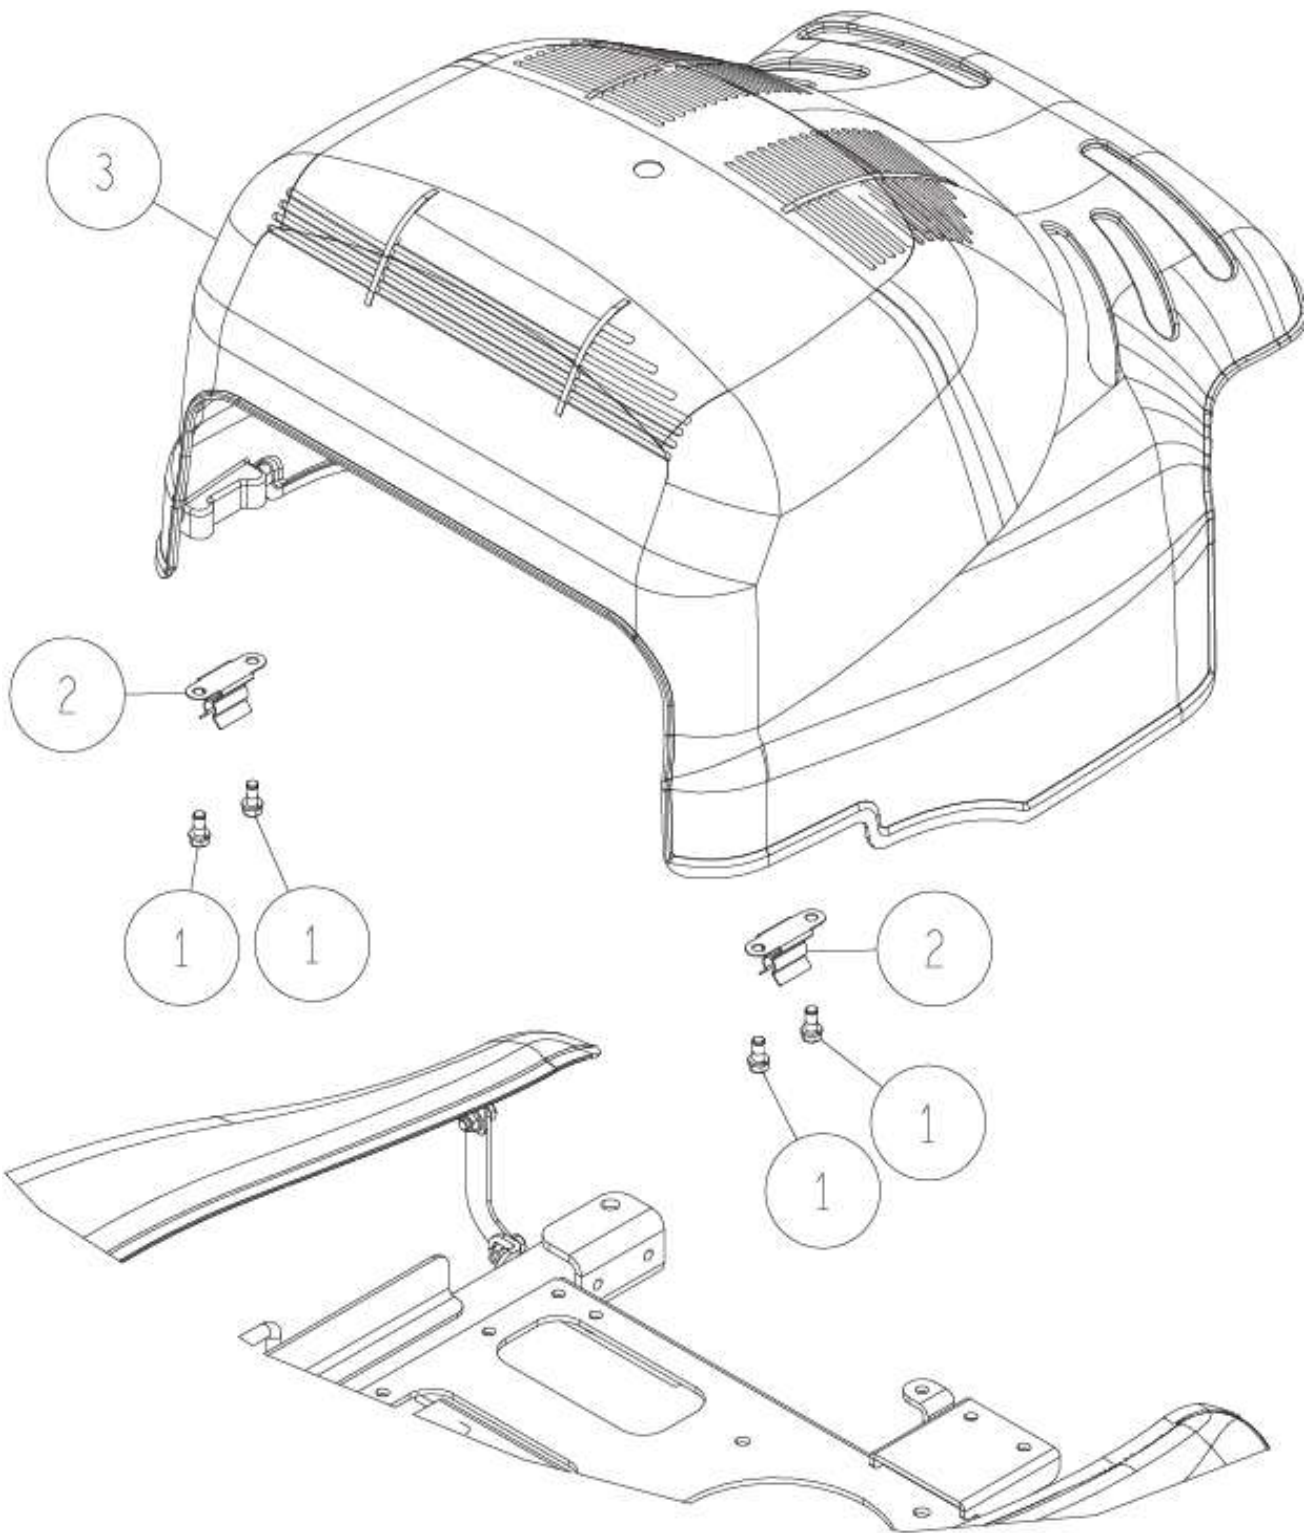

3	0312-76510	Engine Bonnet (Red)	1	1	YB
	0312-73410	Engine Bonnet (White)	1	1	IA·OR
2	0312-70700	Bonnet Clip	2	2	
1	0245-74310	Hexagonal Bolt(SW) M8*18 7T (Meck)	4	4	
No.	Parts Code No.	Parts Name	RM983/X | RM981A		Remarks
			Q'ty