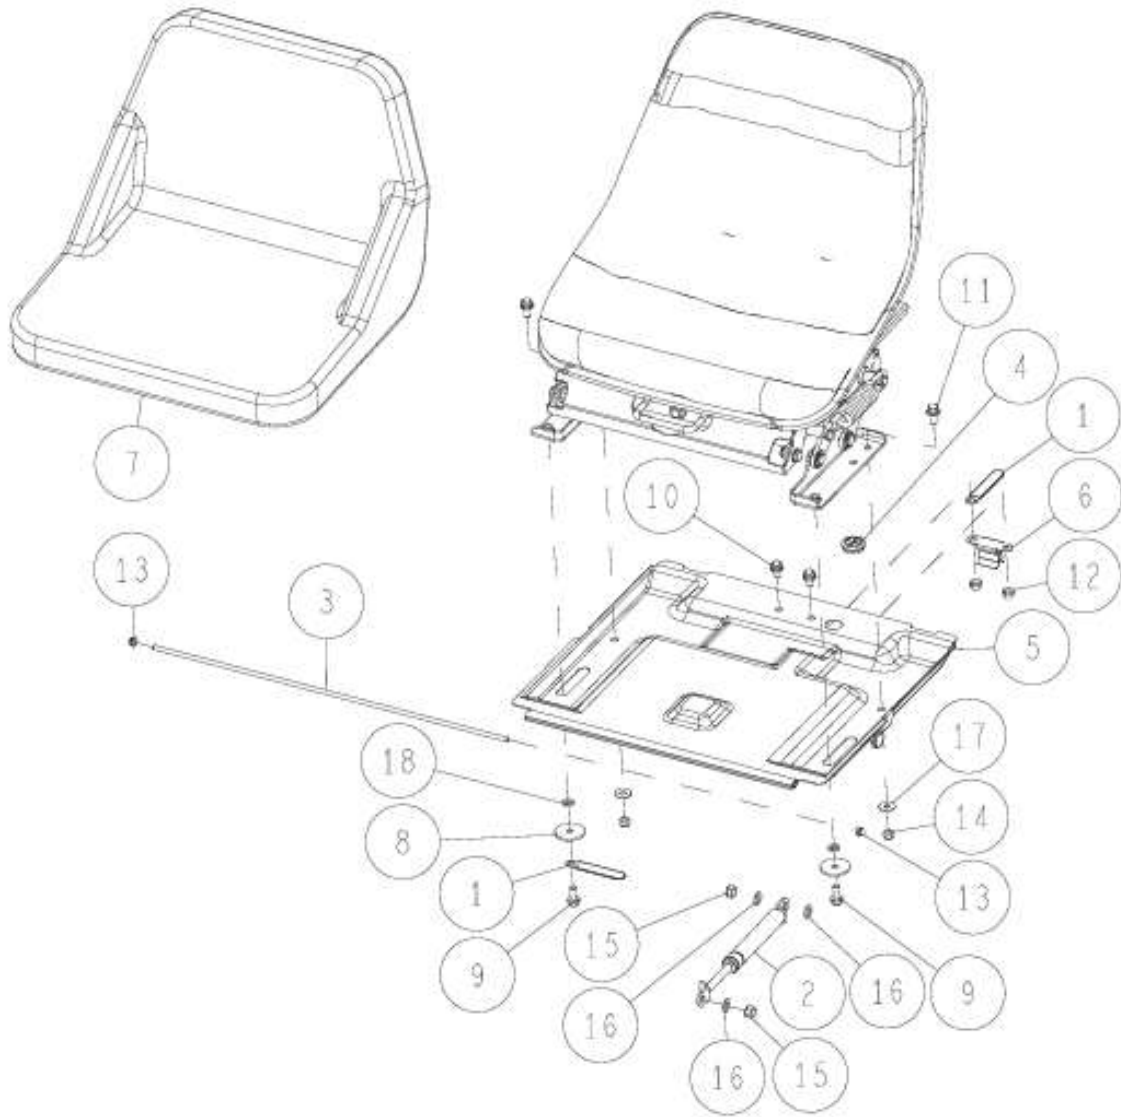

61/88 Seat 1/4

18	89-1750-080002	Spring Washer 8	2	2	
17	89-1713-080002	Flat Washer 8 (large)	2	2	
16	89-1711-100002	Flat Washer 10*18*1.6	2	2	
15	89-1561-100002	Mini Hexagonal U Nut M10	2	2	
14	89-1561-080002	Mini Hexagonal U Nut M8	2	2	
13	89-1553-060002	Bag Hexagonal U Nut M6	2	2	
12	89-1543-080002	Mini Hexagonal Nut (SW) M8	2	2	
11	89-1233-080202	Mini Hexagonal Bolt (PWSW) M8*20	2	2	
10	89-1233-080162	Mini Hexagonal Bolt (PWSW) M8*16	2	2	
9	89-1132-080202	Hexagonal Bolt (SW) M8*20	2	2	
8	83-1020-314-00	Washer 8*40*2.3	2	2	
7	0322-73100	Seat Cover (option)	1	1	
6	0312-70400	Bonnet Clip	1	1	
5	0312-2130G	Seat Bracket CMP (Green)	1		OR
	0312-2130H	Seat Bracket CMP (Metallic Grey)	1		YB
	0312-21303	Seat Bracket CMP (Grey)		1	YB
	0312-21301	Seat Bracket CMP (White)	1(IA)	1(IA,OR)	IA,OR
4	0244-73700	Grommet 24	1	1	
3	0244-22200	Seat Bracket Shaft	1	1	
2	0207-72700	Gas Spring KMF 50-40	1	1	
1	80-1792-988-00	Harness Clip 8	2	2	
No.	Parts Code No.	Parts Name	RM983/X Q'ty	RM981A Q'ty	Remarks