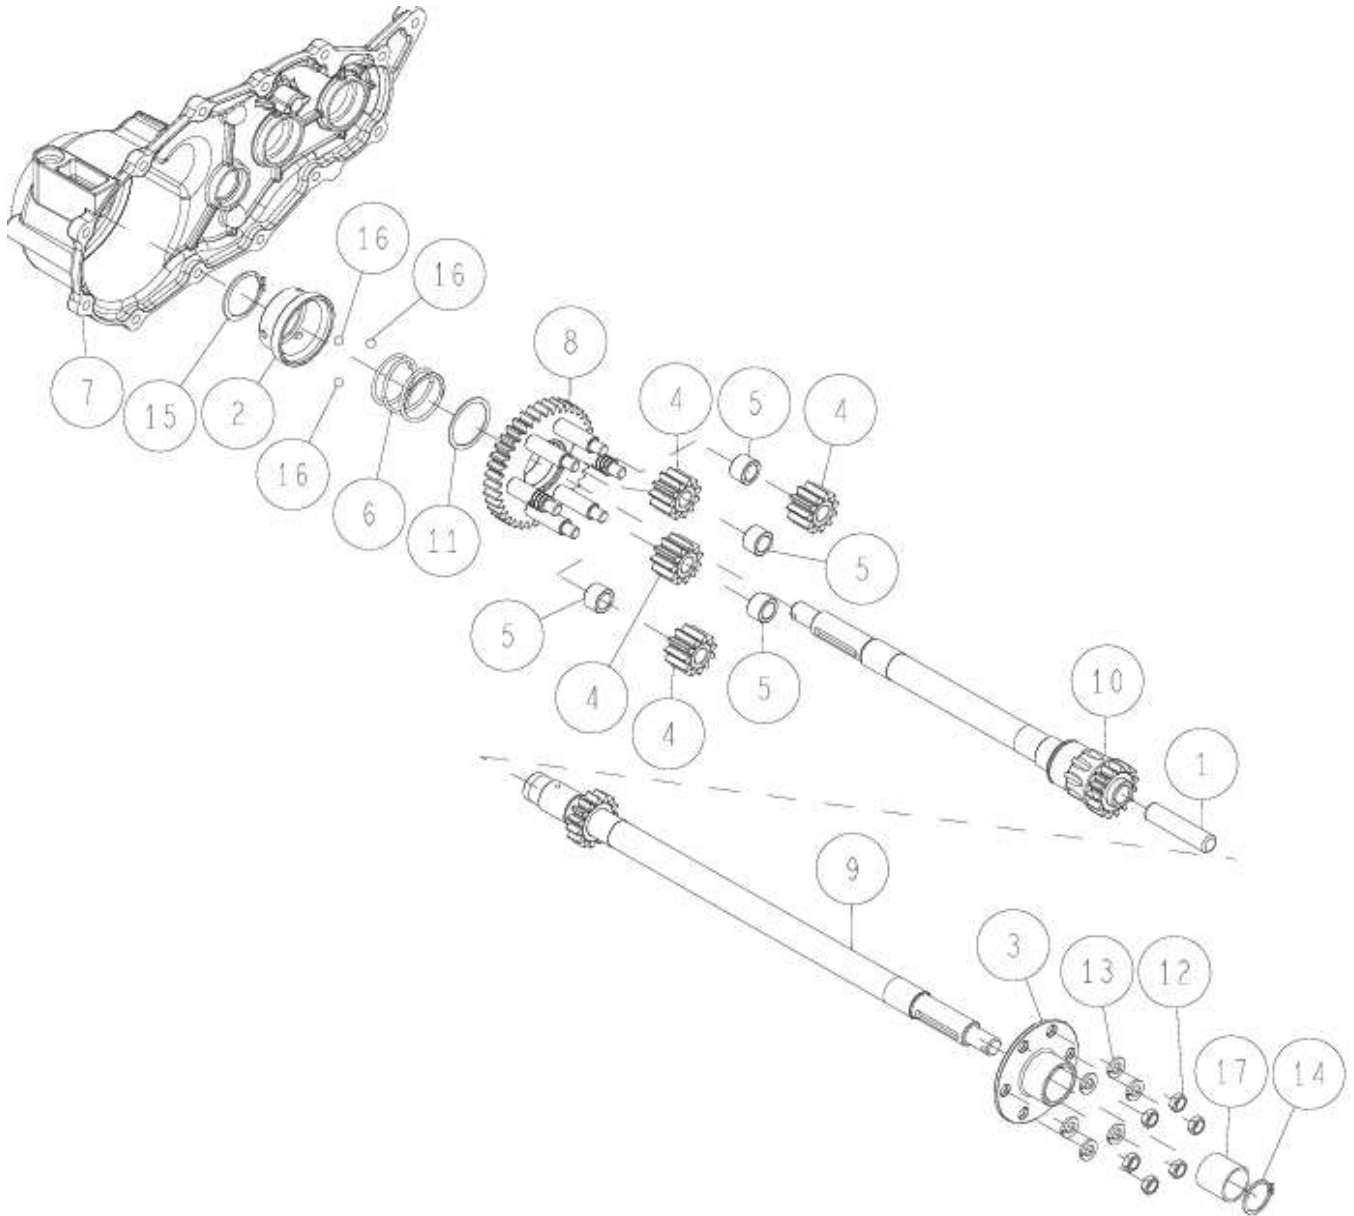

17	89-3510-028300	DU Bush 28.30	1	1	
16	89-3410-075000	Steel Ball 7.5	3	3	
15	89-2511-000400	Snap Ring (S40)	1	1	
14	89-2511-000280	Snap Ring (S28)	1	1	
13	89-1750-100002	Spring Washer 10	6	6	
12	89-1613-100042	Mini Hexagonal Nut (3 sorts) M10	6	6	
11	83-1830-382-00	Thrust Washer 40*48*1.0	1	1	
10	0312-02200	Axle (R) CMP	1	1	
9	0312-02100	Axle (L) CMP	1	1	
8	0244-00300	Axle Gear 39T CMP	1	1	
7	0207-00200	Transmission Case(R)	1	1	
6	80-1751-162-00	Differential Lock Spring	1	1	
5	80-1481-155-00	Differential Gear Shaft Collar	4	4	
4	80-1481-152-00	Differential Lock Gear 11T	4	4	
3	80-1481-151-00	Differential Lock Plate	1	1	
2	80-1425-143-00	Differential Lock Cone	1	1	
1	80-1415-150-00	Axle Pin	1	1	
No.	Parts Code No.	Parts Name	RM983/X RM981A		Remarks
			Q'ty