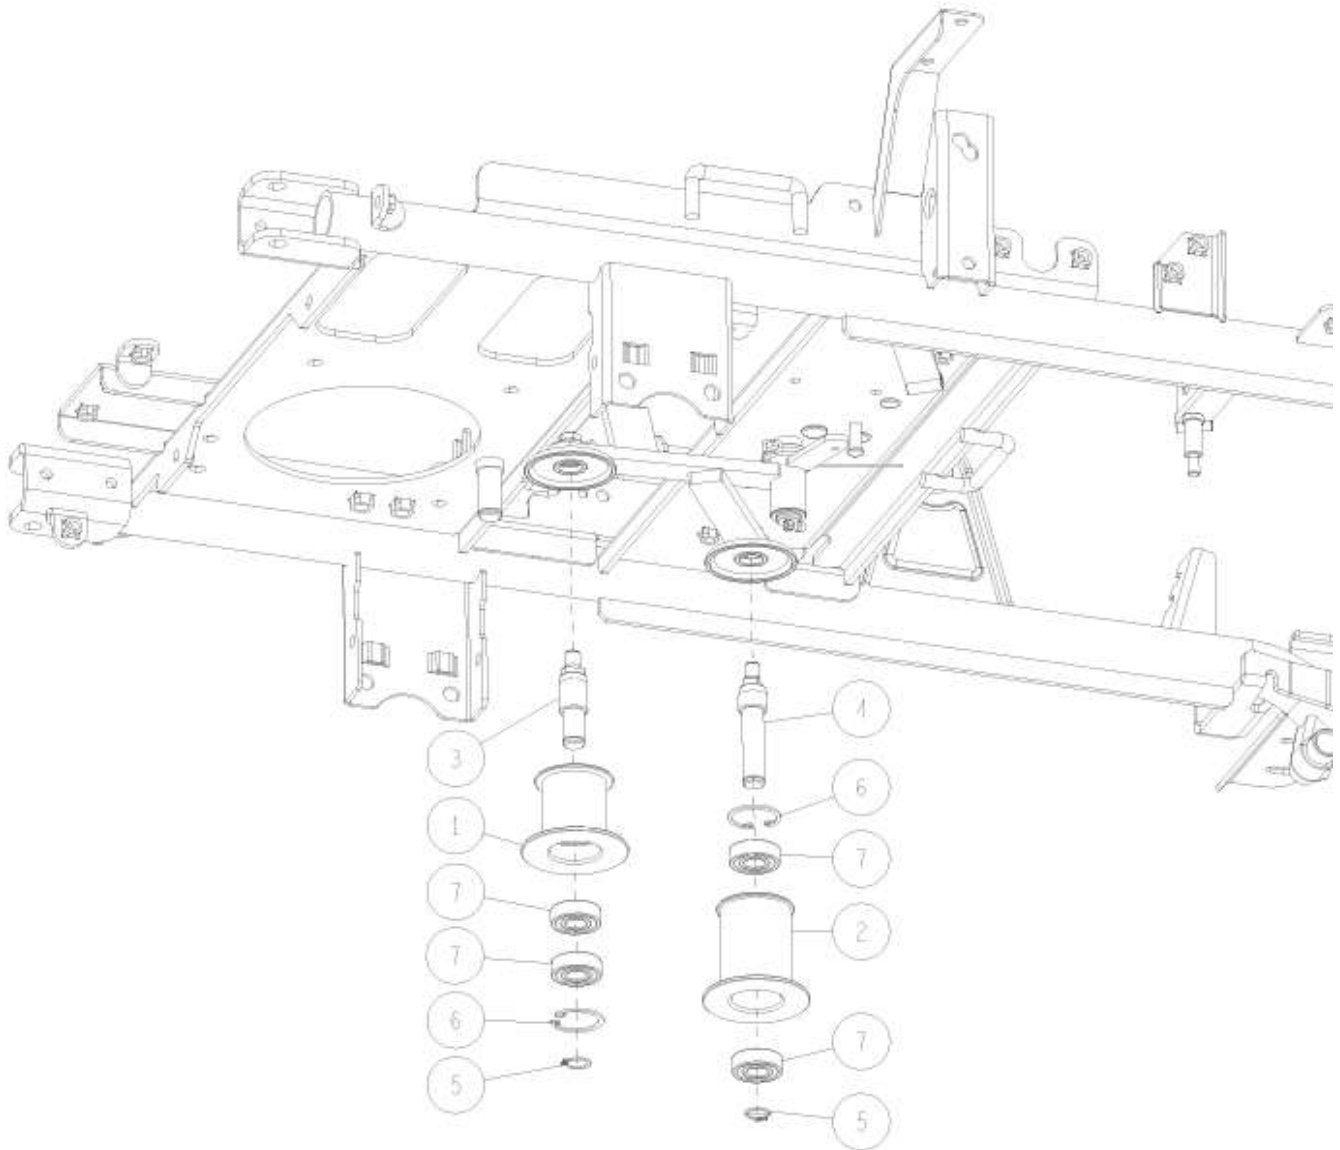

-	0227-42000	Knife Tension Pulley Set	1	1	1, 3, 5, 6, 7 × 2
-	0227-41000	Knife Tension Pulley (A) Set	1	1	2, 4, 5, 6, 7 × 2
7	89-3115-062024	Bearing 6202 2RS	4	4	
6	89-2512-000350	Snap Ring (R35)	2	2	
5	89-2511-000150	Snap Ring (S15)	2	2	
4	0244-42800	Tension Idler Shaft	1	1	
3	0227-40400	Knife Tension Pulley Axle	1	1	
2	0227-40300	Knife Tension Pulley (A)	1	1	
1	0227-40200	Knife Tension Pulley	1	1	
No.	Parts Code No.	Parts Name	RM983/X	RM981A	Remarks
			Q'ty