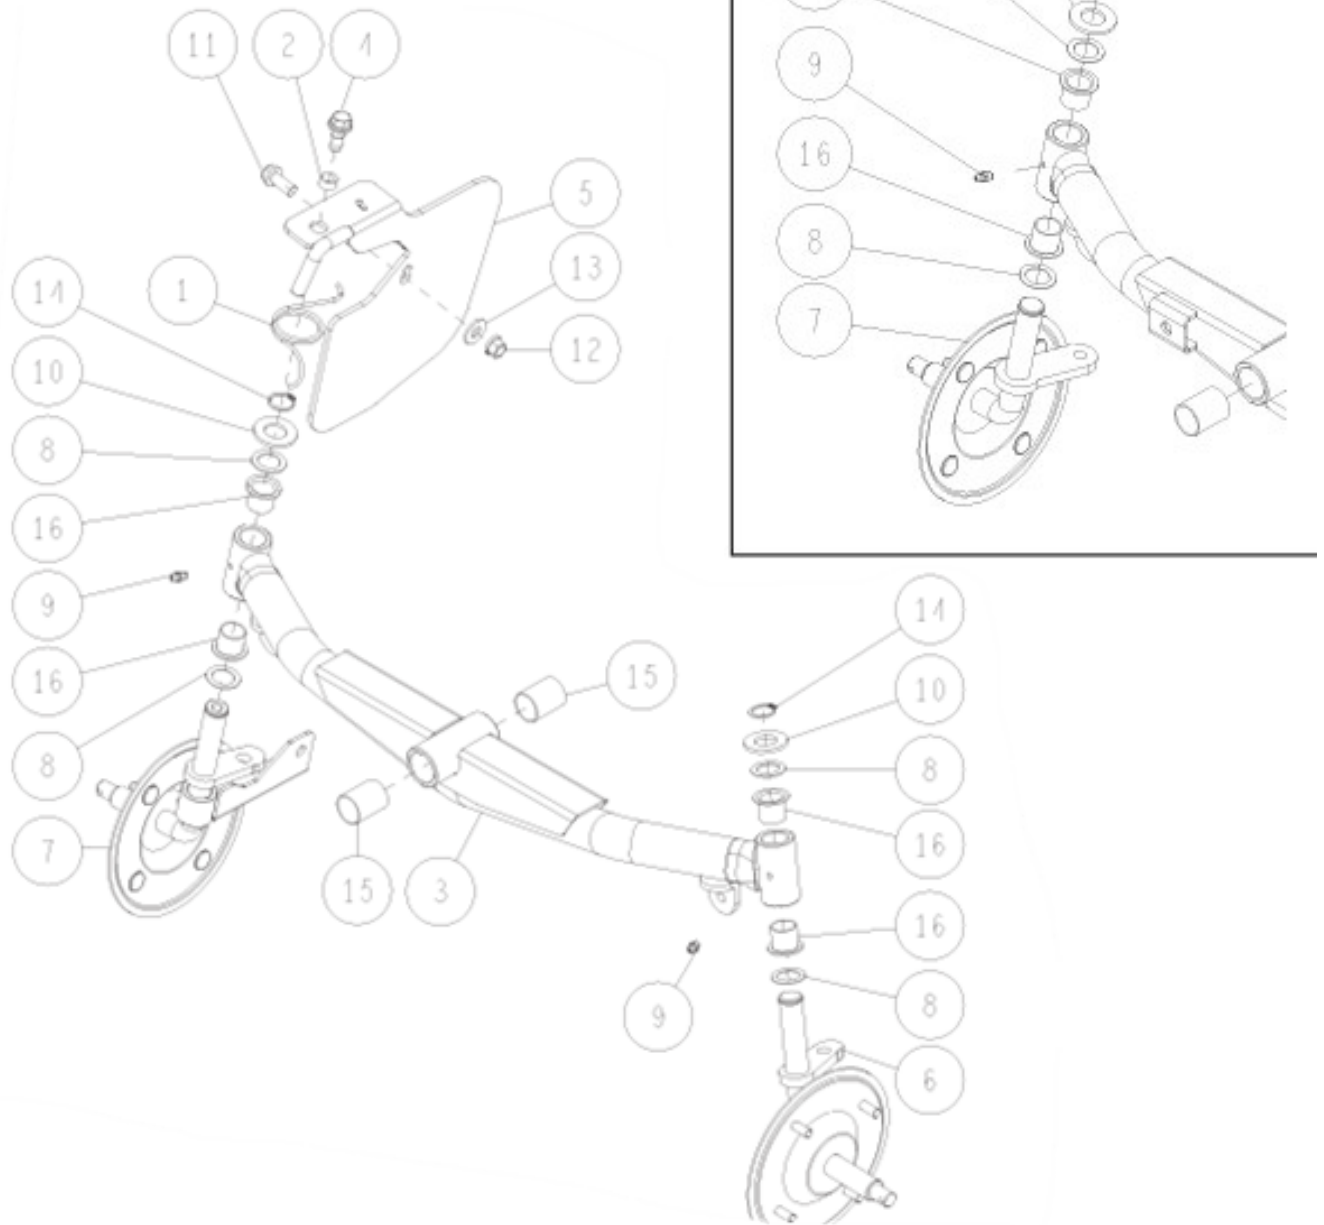

16	89-3511-020200	DU Bush 20.20.31F	4	4	
15	89-3510-025350	DU Bush 25.35	2	2	
14	89-2511-000200	Snap Ring (S20)	2	2	
13	89-1713-100002	Flat Washer 10 (large)	1	1	HWAGL01305~(RM981A)
12	89-1543-100002	Mini Hexagonal Nut (SW) M10	1	1	HWAGL01305~(RM981A)
11	89-1232-100252	Mini Hexagonal Bolt (SW) M10*25	1	1	HWAGL01305~(RM981A)
10	83-1490-337-00	Washer 20*38*3.2	2	2	
9	83-1415-975-00	Grease Nipple M6	2	2	
8	83-1310-371-00	Thrust Washer 20*30*1.0	4	4	
7	0342-3210H	King Pin (R) Protector CMP (Metallic Grey)	1	1	HWAGL01305~(RM981A)
	0342-3110H	King Pin (R) CMP (Metallic Grey)		1	~HWAGL01304(RM981A)
6	0342-3120H	King Pin (L) CMP (Metallic Grey)	1	1	
5	0341-3120H	Protector CMP (Metallic Grey)	1	1	HWAGL01305~(RM981A)
4	0312-74300	Hexagonal Bolt (7T-SW.PW) M10*30 (Meck)	1	1	HWAGL01305~(RM981A)
3	0312-3210H	Front Axle CMP (Metallic Grey)	1	1	
2	0259-30600	Protector Collar	1	1	HWAGL01305~(RM981A)
1	0259-30500	Protector Return Spring	1	1	HWAGL01305~(RM981A)
No.	Parts Code No.	Parts Name	RM983/X Q'ty	RM981A	Remarks