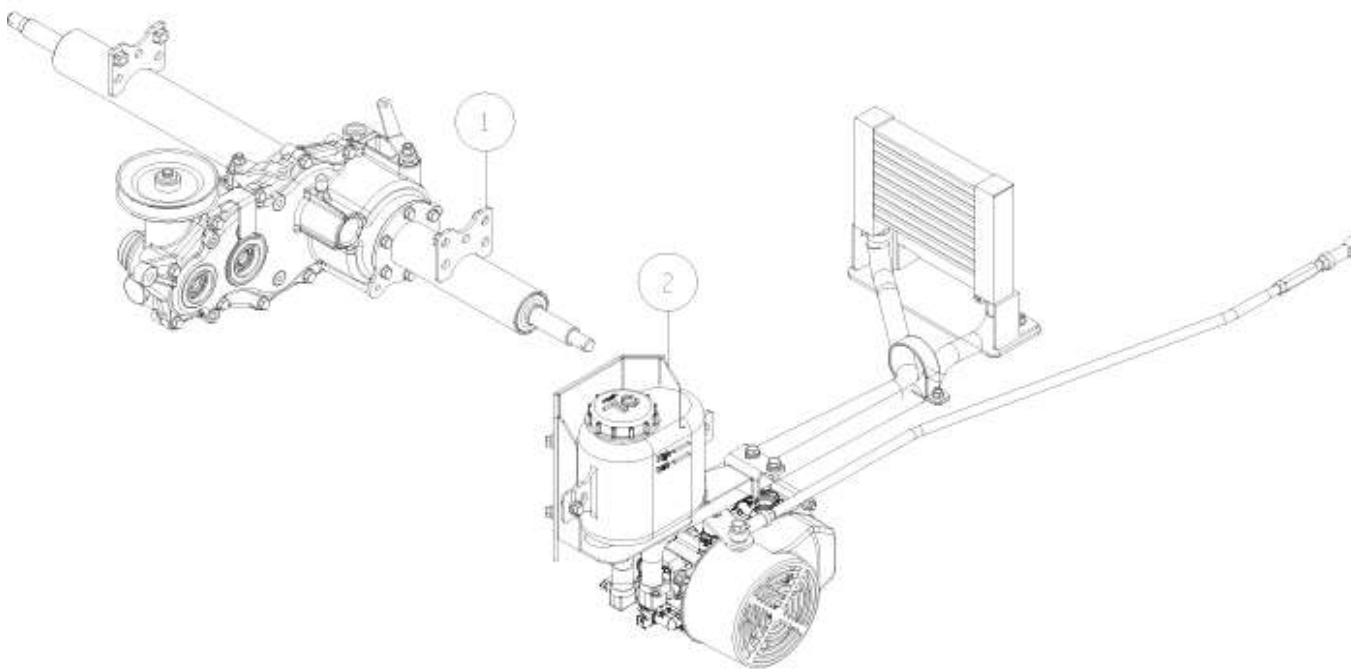

2	-	HSTUnit part	1	1	See 27p~
1	0312-09100	Transmission Assy (without HST)	1	1	See 19p~
No.	Parts Code No.	Parts Name	RM983/X	RM981A	Remarks
			Q'ty