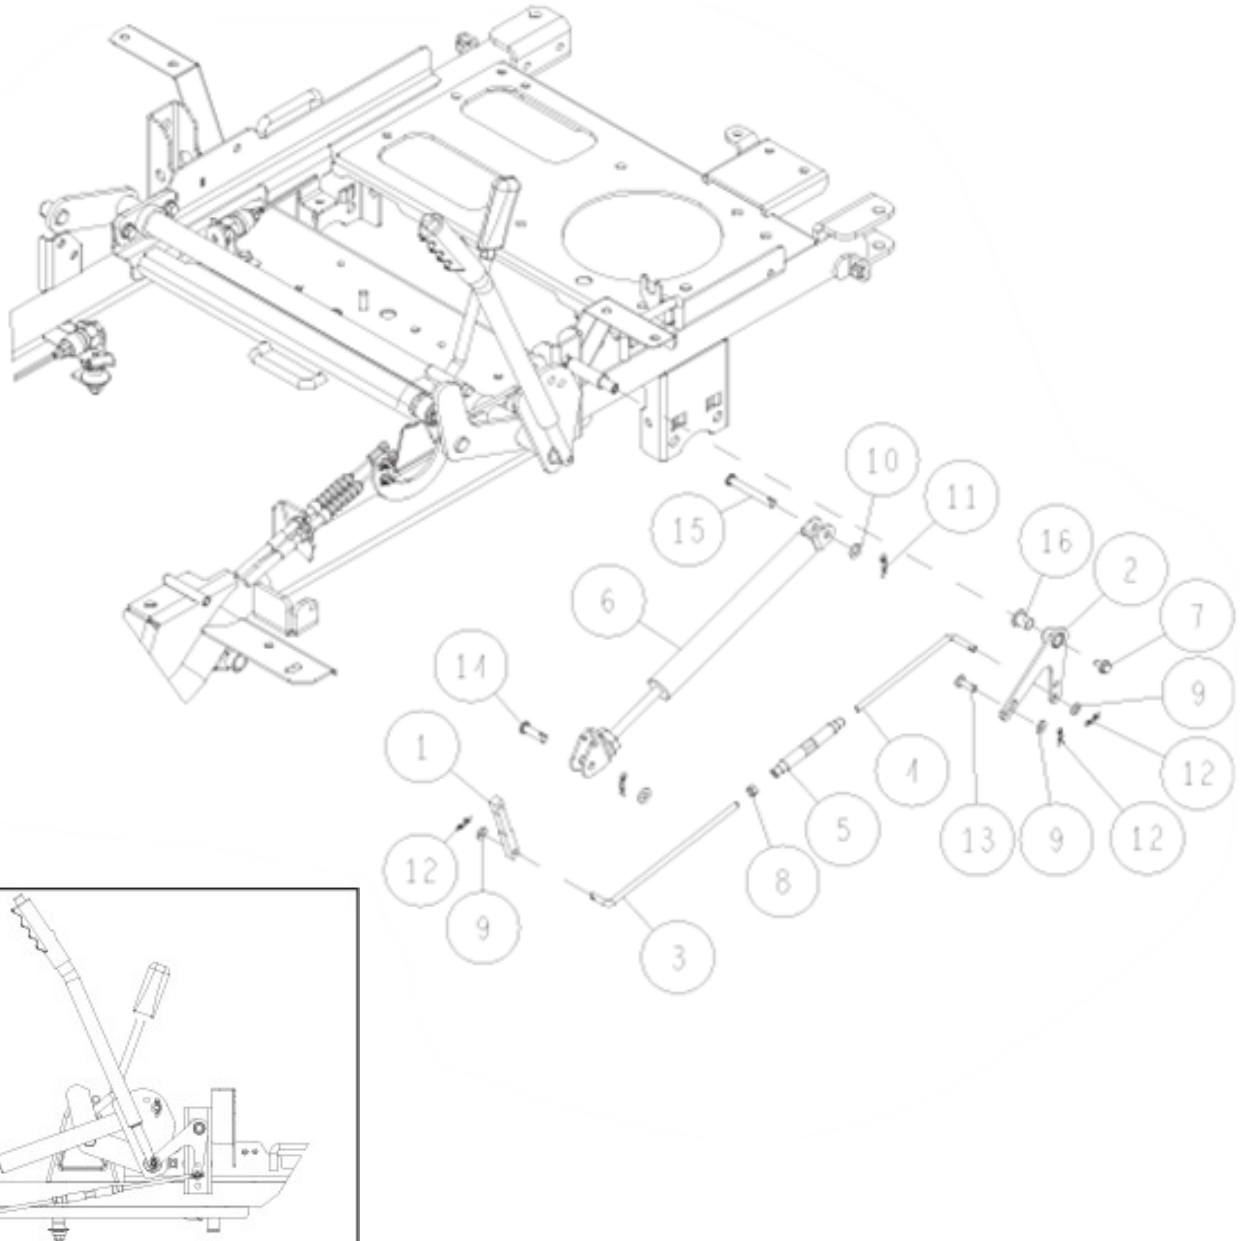

-	0322-73700	Gas Spring Free Lock Type(FLC75- 60) set	1	1	1, 6
-	0244-11000	Adjusting Rod Assy	1	1	3, 4, 5, 8
16	89-3511-010150	DU Bush 10.15.18F	1	1	
15	89-2181-080602	Flat Head Pin 8*60	1	1	
14	89-2181-080282	Flat Head Pin 8*28	1	1	
13	89-2181-060202	Flat Head Pin 6*20	1	1	
12	89-2132-060002	Snap Pin 6 (with stopper)	3	3	
11	89-2131-080002	Snap Pin 8	2	2	
10	89-1711-080002	Flat Washer 8	2	2	
9	89-1711-060002	Flat Washer 6	3	3	
8	89-1511-060042	Hexagonal Nut M6	1	1	
7	89-1137-060122	Hexagonal Bolt (PW) M6*12	1	1	
6	0322-73900	Gas Spring Free Lock Type(FLC75- 60)	1	1	
5	0244-11600	Turn Buckle (Pipe Type)	1	1	
4	0244-11500	Adjuster Rod (L)	1	1	
3	0244-11400	Adjuster Rod (R)	1	1	
2	0244-11300	Push Rod Receiver CMP	1	1	
1	0244-10500	Lock Pusher	1	1	
No.	Parts Code No.	Parts Name	RM983/X Q'ty	RM981A	Remarks