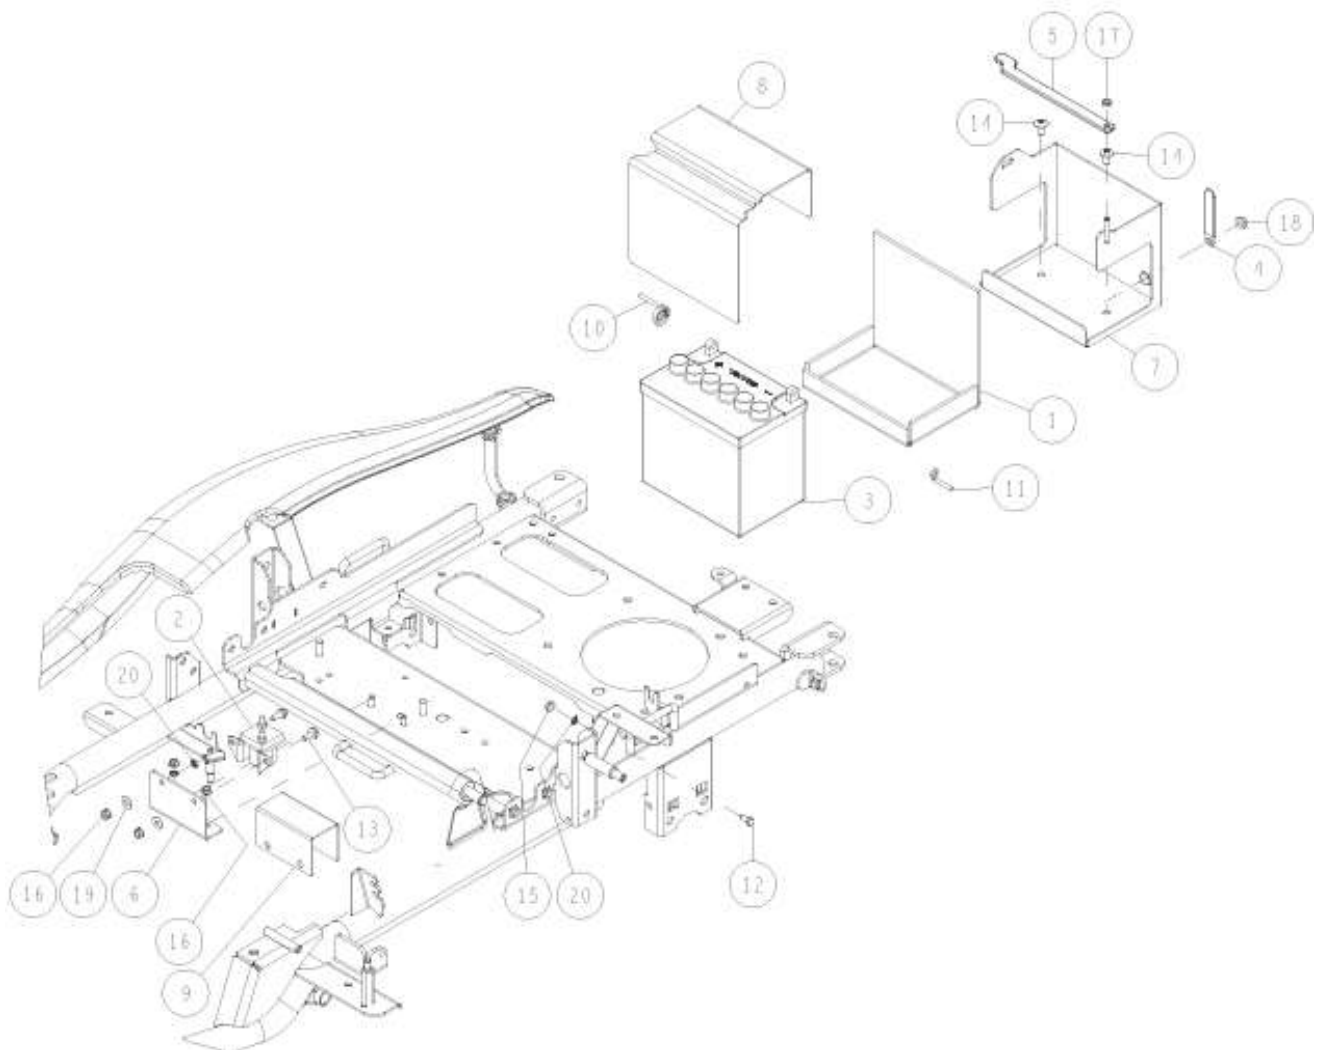

20	89-1812-060002	Toothed washer (inside) 6	3	3	
19	89-1713-060002	Flat Washer 6 (large)	2	2	
18	89-1631-080042	Flange Mini Hexagonal Nut M8	1	1	
17	89-1551-060002	Hexagonal U Nut M6	1	1	
16	89-1541-060002	Hexagonal Nut (SW) M6	4	4	
15	89-1531-060042	Flange Nut M6	1	1	
14	89-1159-080168	Truss Mini Screw M8*16	2	2	
13	89-1137-060172	Hexagonal Bolt (PW) M6*17	2	2	
12	89-1111-060142	Hexagonal Bolt M6*14	1	1	
11	0312-77200	Earth Cable	1	1	
10	0312-75800	Battery Cable (+)	1	1	
9	0312-72900	Magnet Switch Cover	1	1	
8	0312-71600	Battery Cover	1	1	
7	0312-2610H	Battery Box CMP (Metallic Grey)	1	1	
6	0312-2060H	Magnet Switch Holder Plate (Metallic Grey)	1	1	
5	0244-60810	Battery Setting Stay	1	1	
4	80-1792-988-00	Harness Clip 8	1	1	
3	80-1792-976-00	Battery (32A-19L)	1	1	
2	0322-73000	Magnet Switch Set	1	1	
1	80-1482-971-00	Cushion Rubber (Battery)	1	1	
No.	Parts Code No.	Parts Name	RM983/X Q'ty	RM981A	Remarks