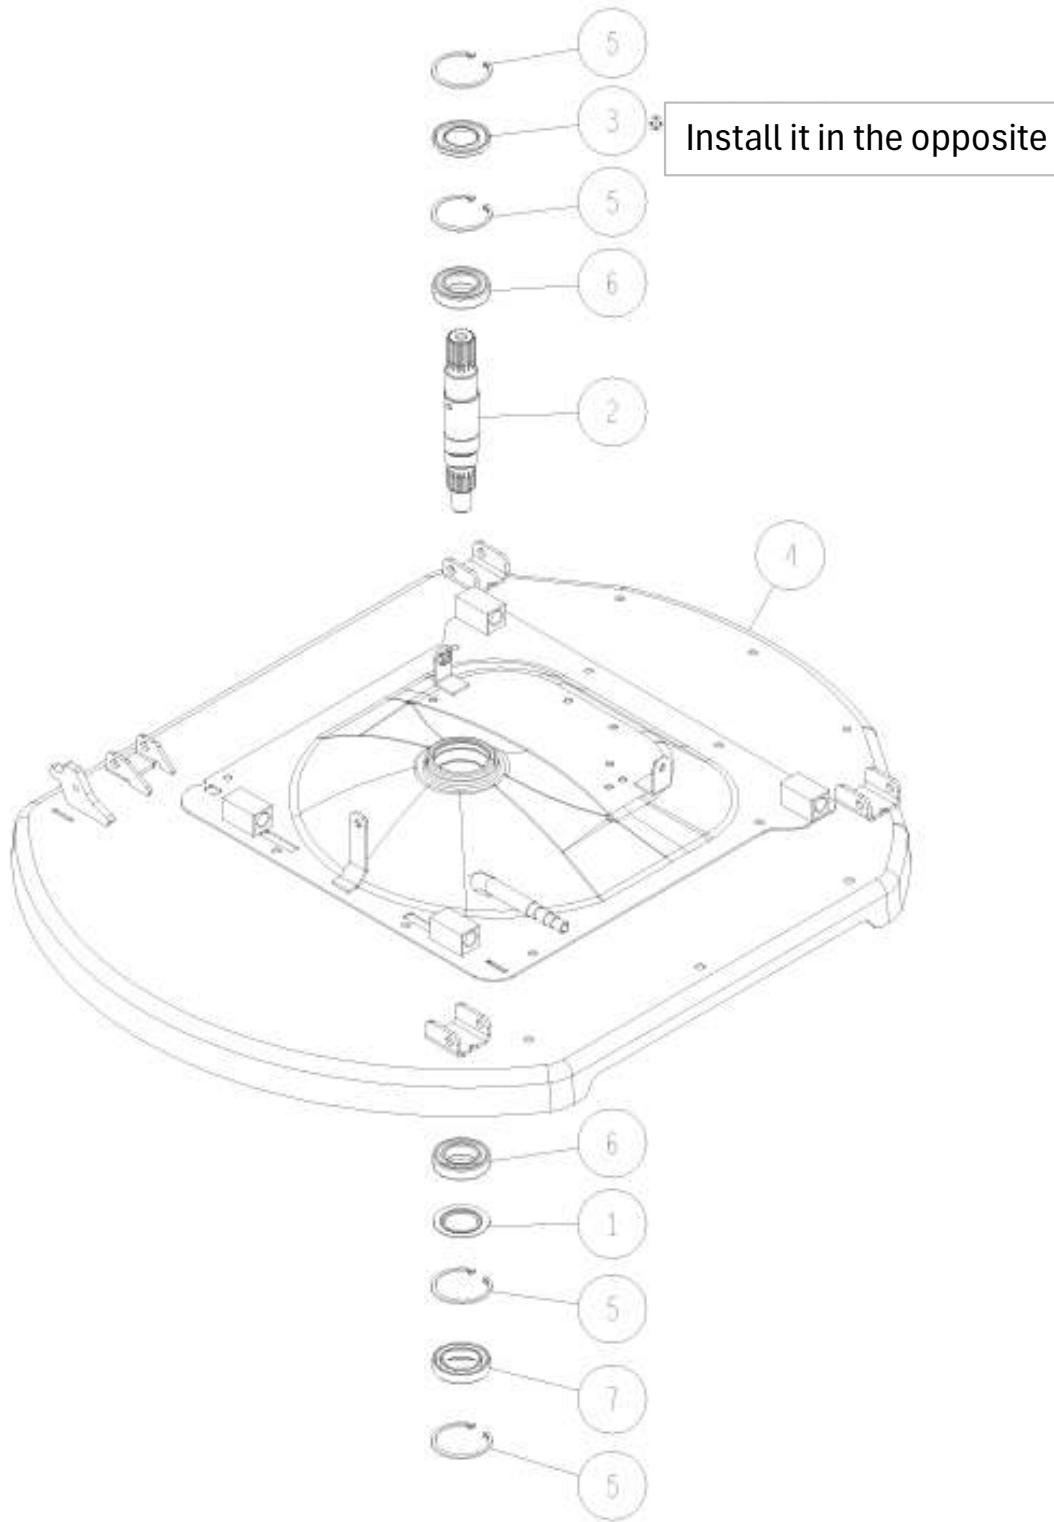

7	89-5121-406212	Oil Seal UE 40.62.12	1	1	
6	89-3115-060074	Bearing 6007 2RS	2	2	
5	89-2512-000620	Snap Ring (R62)	4	4	
4	0342-5010H	Safety Cover CMP (Metallic Grey)	1		
	0342-50103	Safety Cover CMP (Grey)		1	
3	0322-72700	Oil Seal UE 35.62.6	1	1	※Install it in reverse
2	0322-52100	Vertical Shaft	1	1	
1	0262-50100	Dust Plate	1	1	
No.	Parts Code No.	Parts Name	RM983/X	RM981A	Remarks
			Q'ty