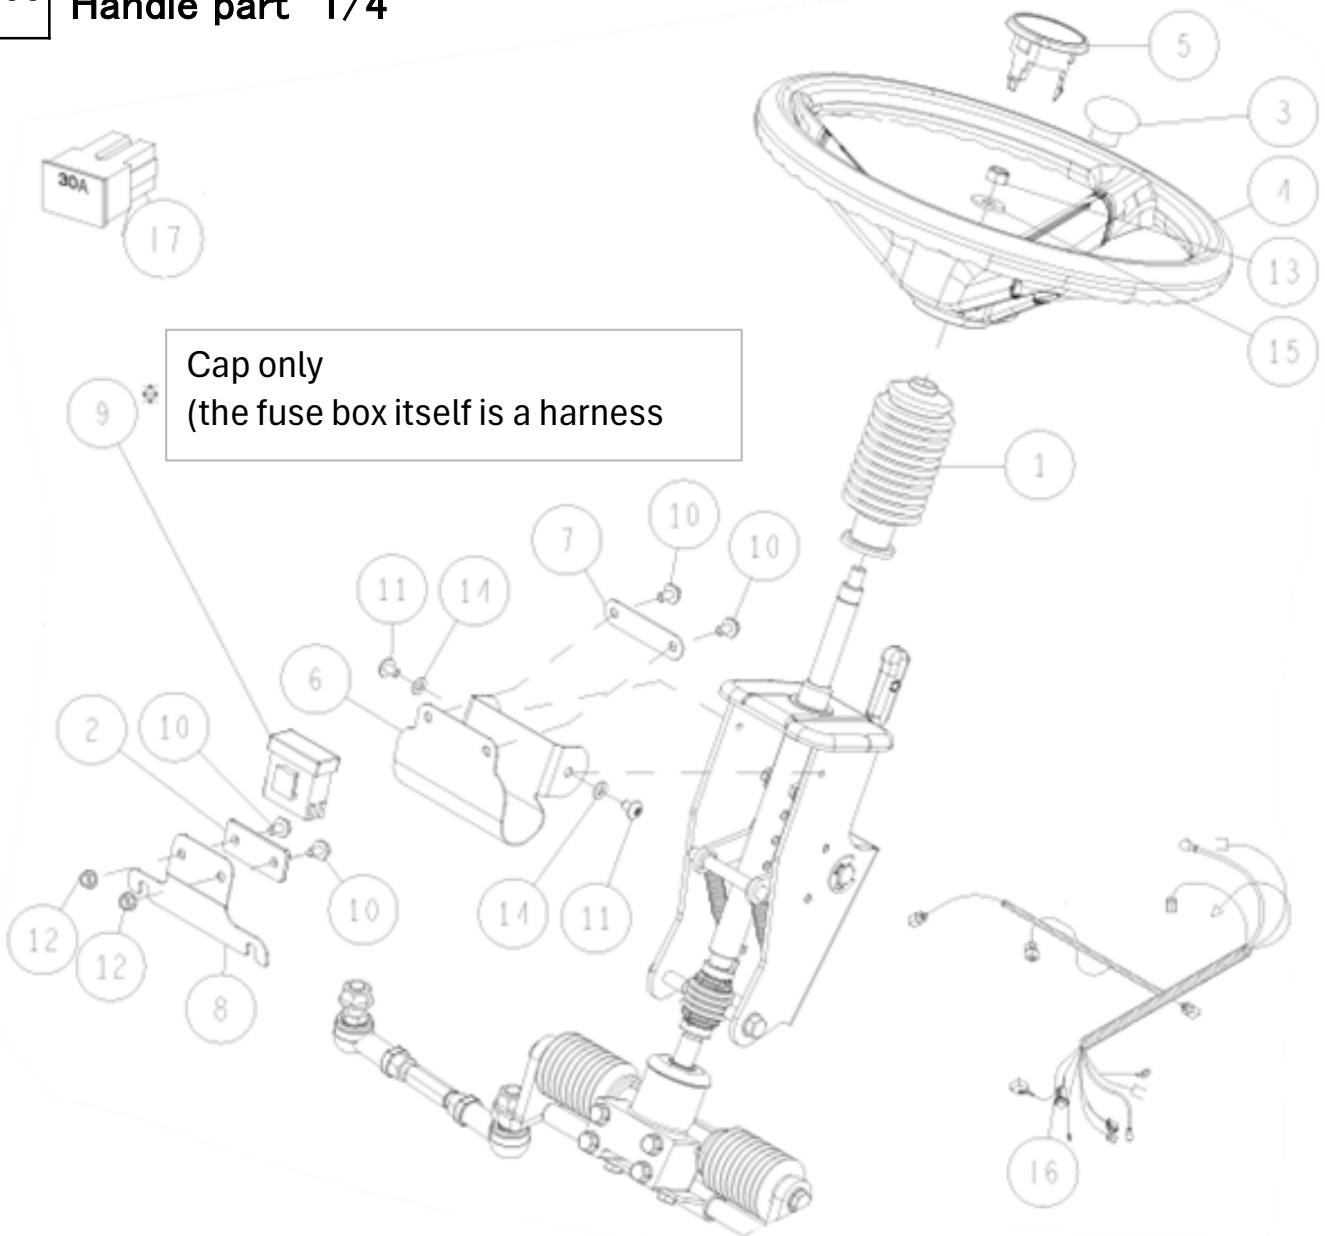

-	0262-70100	Steering Wheel Assy	1	1	3, 4, 5
17	0312-75900	Fuse 30 A	1	1	
16	0312-77100	Wire Harness Assy	1	1	For use with B&S and Kaw
15	89-1713-100003	Flat Washer 10 (large)	1	1	
14	89-1711-060002	Flat Washer 6	2	2	
13	89-1561-100002	Mini Hexagonal U Nut M10	1	1	
12	89-1531-060042	Flange Nut M6	2	2	
11	89-1159-060108	Truss Mini Screw M6*10	2	2	
10	89-1137-060122	Hexagonal Bolt (PW) M6*12	4	4	
9	0312-77900	Fuse Box Cover	1	1	Cap only
8	0312-14500	Fuse Box Bracket	1	1	
7	0312-11701	Handle Stay Cover Holder (White)	1	1	
6	0312-11600	Handle Stay Cover	1	1	White Rubber
5	0262-70500	Steering Cap	1	1	
4	0262-70400	Steering Wheel	1	1	
3	0262-70300	Sub Handle Assy	1	1	
2	0207-79200	Fuse Box Bracket	1	1	
1	80-1484-325-00	Steering Shaft Cover	1	1	
No.	Parts Code No.	Parts Name	RM983/X Q'ty	RM981A	Remarks