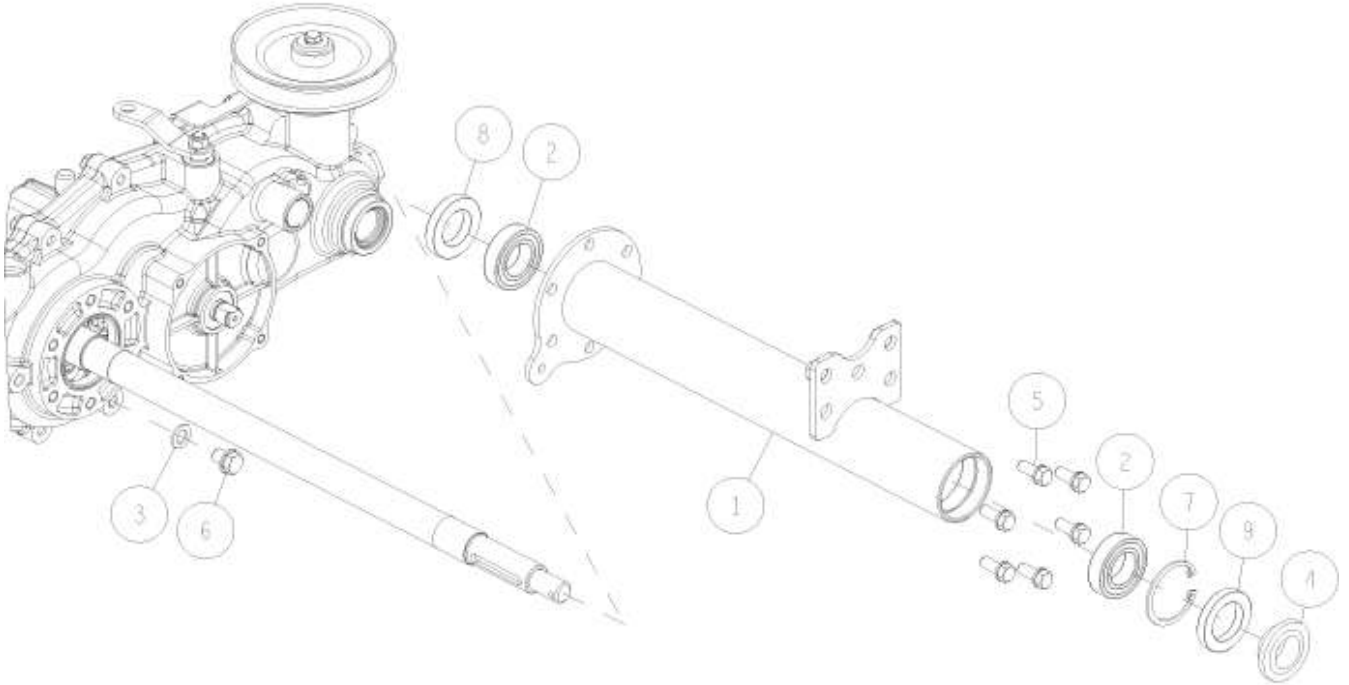

-	0244-08000	Oil Seal 25.47.15(with DP)	1	1	4, 9
9	89-5121-304707	Oil Seal UE 30.47.7	1	1	
8	89-5121-284708	Oil Seal UE 28.47.8	1	1	
7	89-2512-000470	Snap Ring (R47)	1	1	
6	89-1252-100122	Flange Mini Hexagonal Bolt M10*12 (slender)	1	1	
5	89-1232-080202	Mini Hexagonal Bolt (SW) M8*20	6	6	
4	83-1415-663-00	Oil Seal DP 25.30.15	1	1	
3	83-1020-349-00	Copper Packing 10.5*18*1.6	1	1	
2	0342-77800	Bearing 6005 2NSE-NB	2	2	
1	0312-0110H	Axle Case (L) CMP (Metallic Grey)	1	1	
No.	Parts Code No.	Parts Name	RM983/X	RM981A	Remarks
			Q'ty