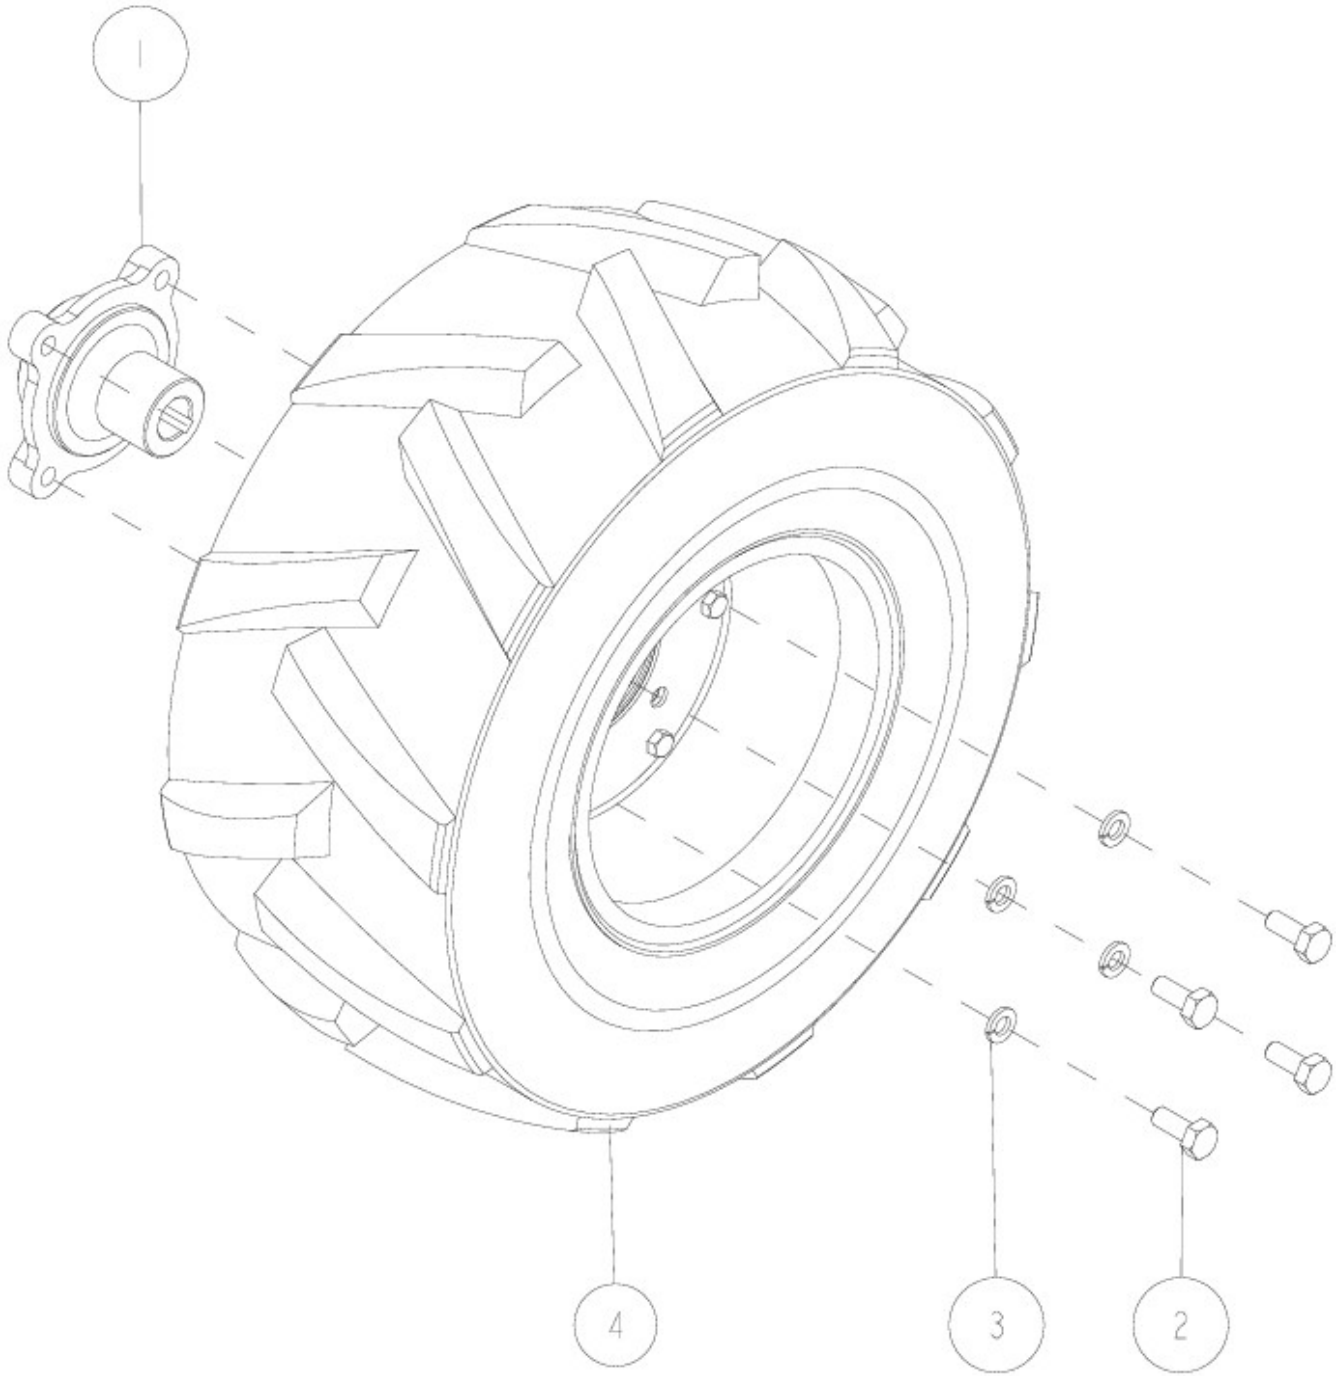

4	0244-78500	Tire (L) Assy (17*8.00-8)	1	1	
	0244-78400	Tire (R) Assy (17*8.00-8)	1	1	
3	89-1750-100002	Spring Washer 10	4	4	
2	89-1113-100252	Hexagonal Bolt (8T) M10*25	4	4	
1	0207-31201	Rear Wheel Boss (White)	1	1	
No.	Parts Code No.	Parts Name	RM983/X	RM981A	Remarks
			Q'ty