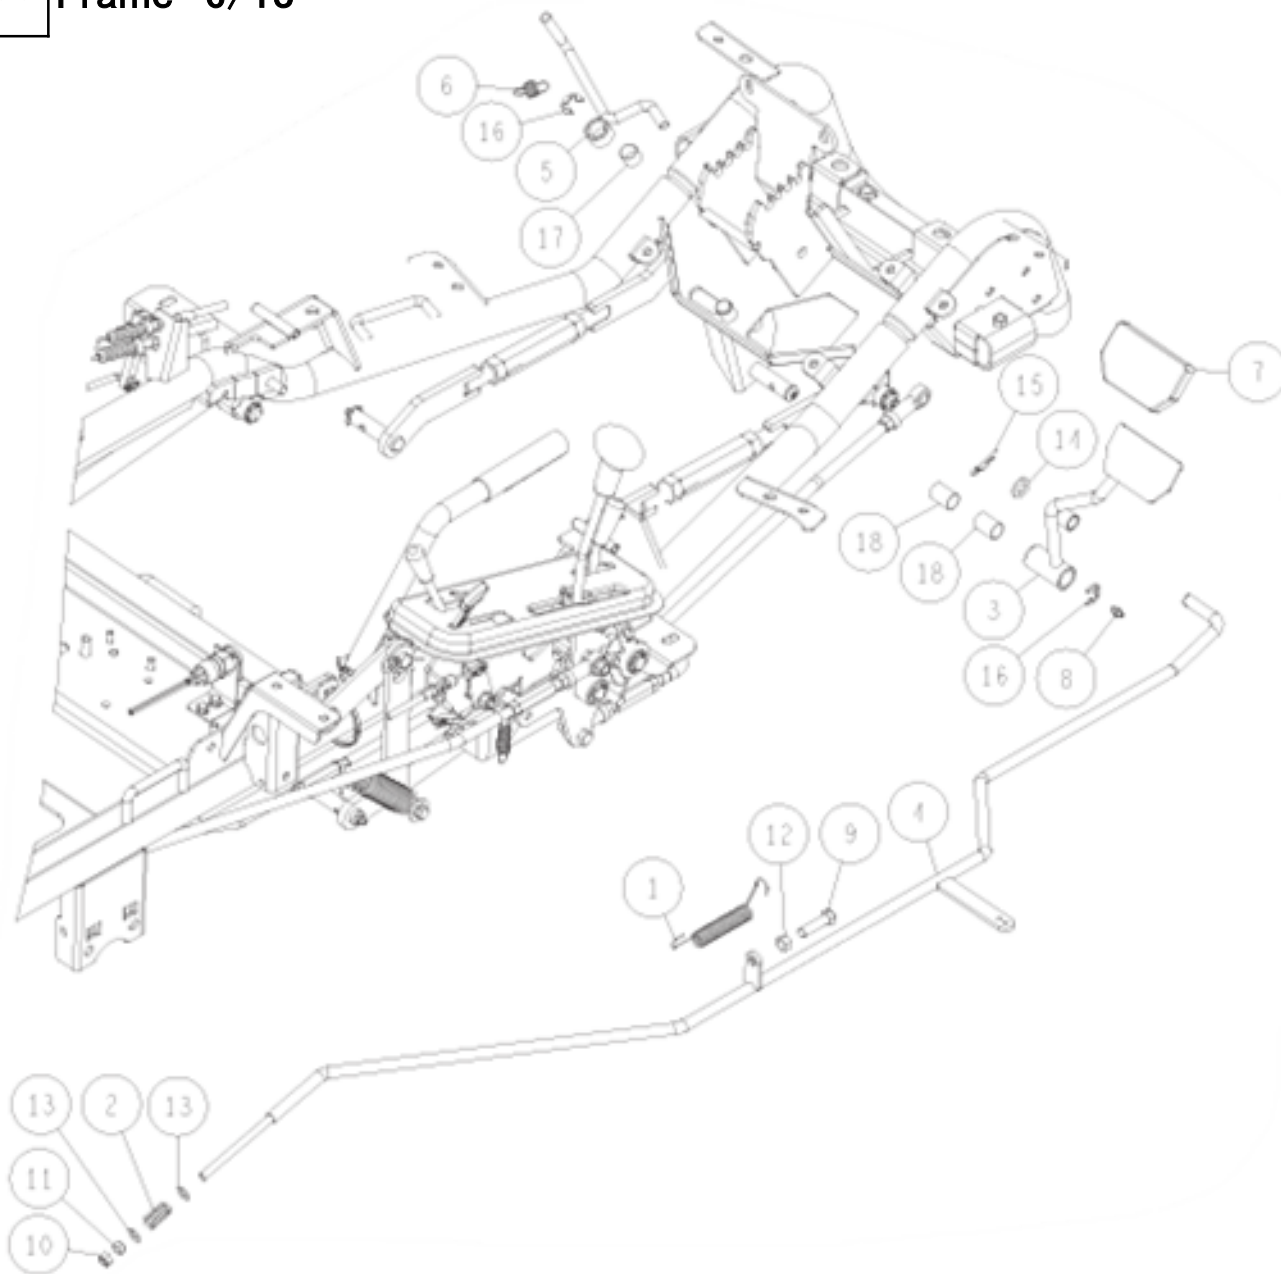

18	89-3510-016250	DU Bush 16.25	2	2	
17	89-3510-016150	DU Bush 16.15	1	1	
16	89-2521-000120	E Type Ring 12	2	2	
15	89-2131-120002	Snap Pin 12	1	1	
14	89-1711-120002	Flat Washer 12	1	1	
13	89-1711-080002	Flat Washer 8	2	2	
12	89-1611-100042	Mini Hexagonal Nut M10	1	1	
11	89-1611-080042	Mini Hexagonal Nut M8	1	1	
10	89-1561-080002	Mini Hexagonal U Nut M8	1	1	メック剤施行
9	89-1213-100352	Mini Hexagonal Bolt (8T) M10*35	1	1	
8	83-1415-975-00	Grease Nipple M6	1	1	
7	0312-71100	Brake Pedal Rubber	1	1	
6	0312-23200	Brake Stopper Return Spring	1	1	
5	0312-23100	Brake Stopper CMP	1	1	
4	0312-13200	Brake Rod CMP	1	1	
3	0312-1040H	Brake Pedal CMP (Metallic Grey)	1	1	
2	0207-75400	Brake Spring 30	1	1	
1	80-1493-354-00	Rod Return Spring	1	1	
No.	Parts Code No.	Parts Name	RM983/X Q'ty	RM981A	Remarks