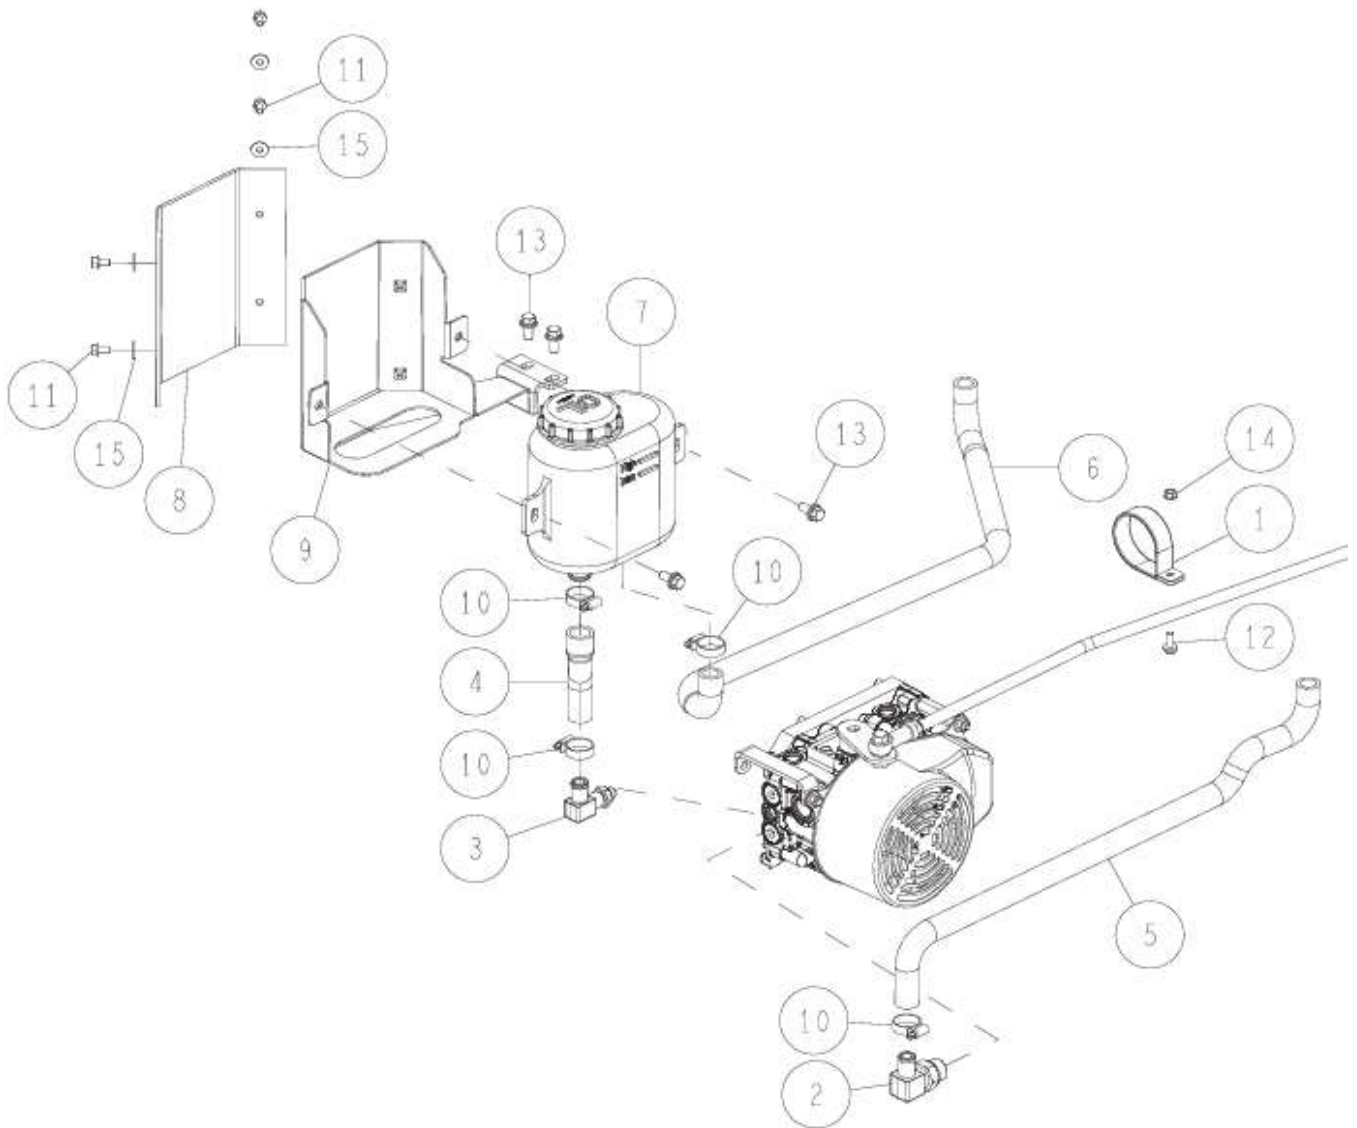

15	89-1713-060002	Flat Washer 6 (large)	4	4	
14	89-1531-060042	Flange Nut M6	1	1	
13	89-1233-080202	Mini Hexagonal Bolt (PWSW) M8*20	4	4	
12	89-1137-060172	Hexagonal Bolt (PW) M6*17	1	1	
11	89-1132-060122	Hexagonal Bolt (SW) M6*12	4	4	
10	0312-74400	Hose Band 16-25	4	4	
9	0312-03301	HST Oil Tank Setting CMP (White)	1	1	
8	0312-03200	Heat Insulator	1	1	
7	0312-01000	HST Oil Tank Assy	1	1	See 33p
6	0312-00500	HST Hose	1	1	
5	0312-00400	HST Hose (for Oil Cooler)	1	1	
4	0312-00300	HST Hose (for Charge Pump)	1	1	
3	0227-01500	Poet Joint G1/4	1	1	
2	0227-01400	Port Joint 7/8-14UNF	1	1	
1	0227-00900	Wire Band	1	1	
No.	Parts Code No.	Parts Name	RM983/X RM981A		Remarks
			Q'ty