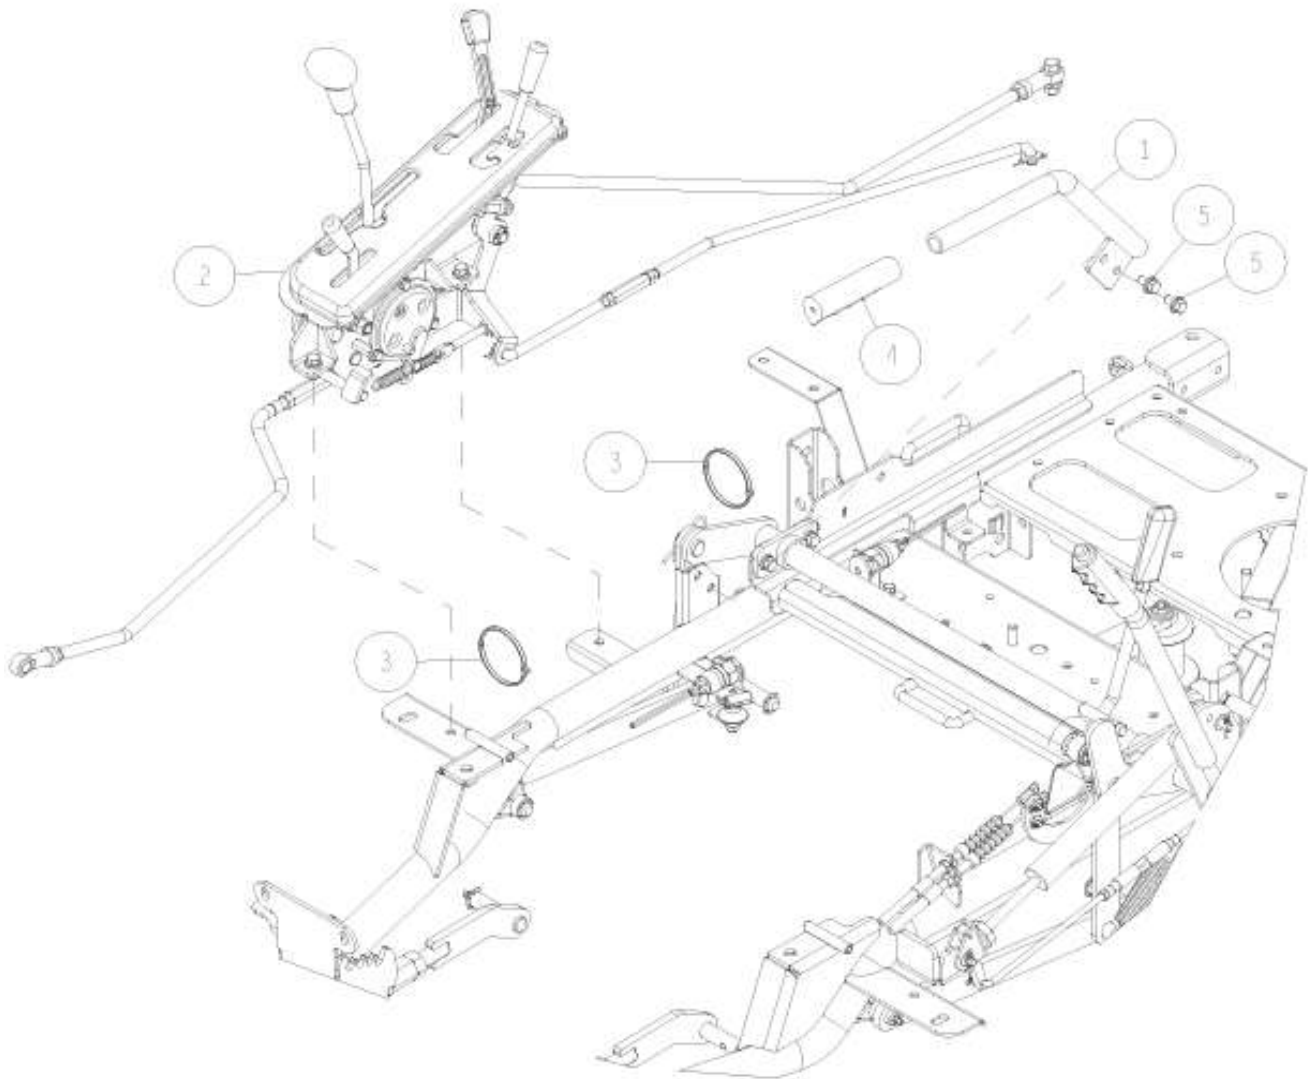

5	89-1233-080162	Mini Hexagonal Bolt (PWSW) M8*16	2	2	
4	83-1110-411-00	Handle Grip 22	1	1	
3	83-1711-719-00	Wire Band 200L	2	2	
2	-	Control Section	1	1	See 47p~
1	0312-1280H	Assist Grip Bar CMP (Metallic Grey)	1		
	0312-12801	Assist Grip Bar CMP (White)		1	
No.	Parts Code No.	Parts Name	RM983/X	RM981A	Remarks
			Q'ty