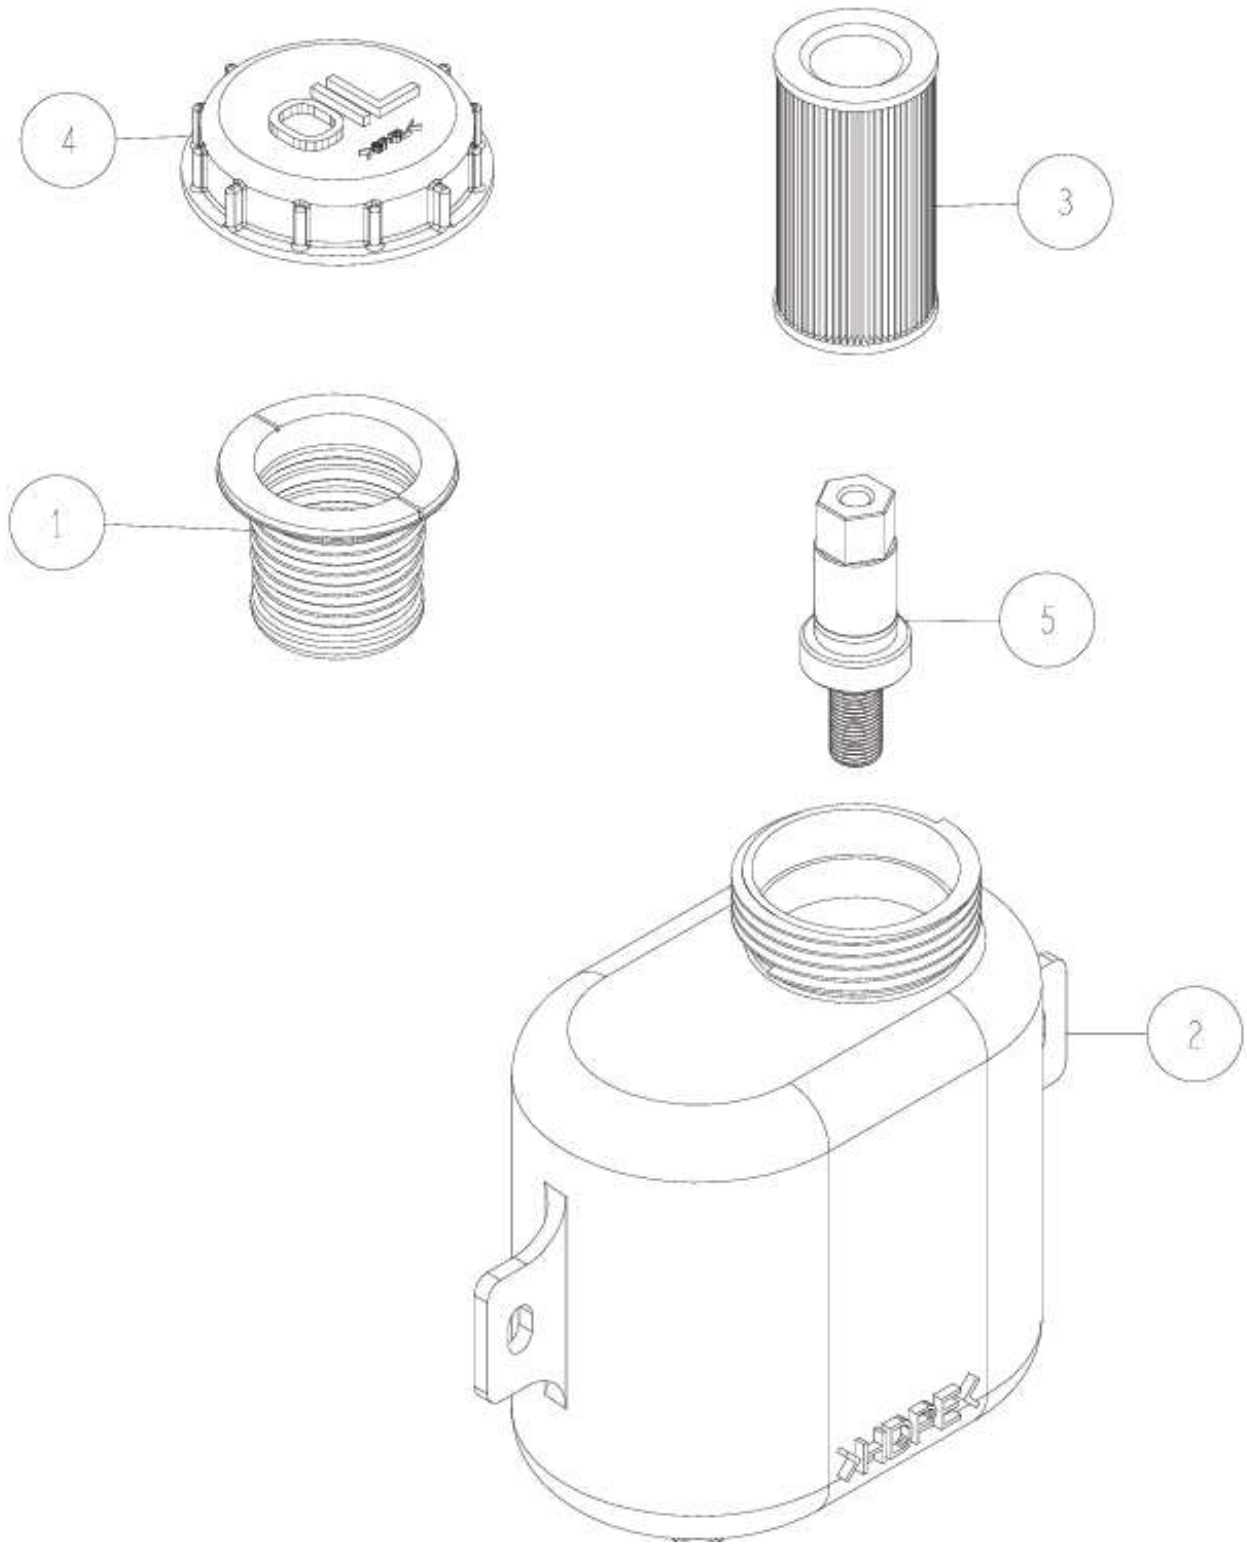

HST Tank ASSY 1/1

5	0312-02600	HST Oil Tank Filter Stay	1	1	
4	0312-01800	HST Oil Tank Cap (Black)	1	1	
3	0312-00600	HST Oil Filter	1	1	
2	0312-00200	HST Oil Tank	1	1	
1	0289-71200	Waterproof Packing	1	1	
No.	Parts Code No.	Parts Name	RM983/X | RM981A		Remarks
			Q'ty