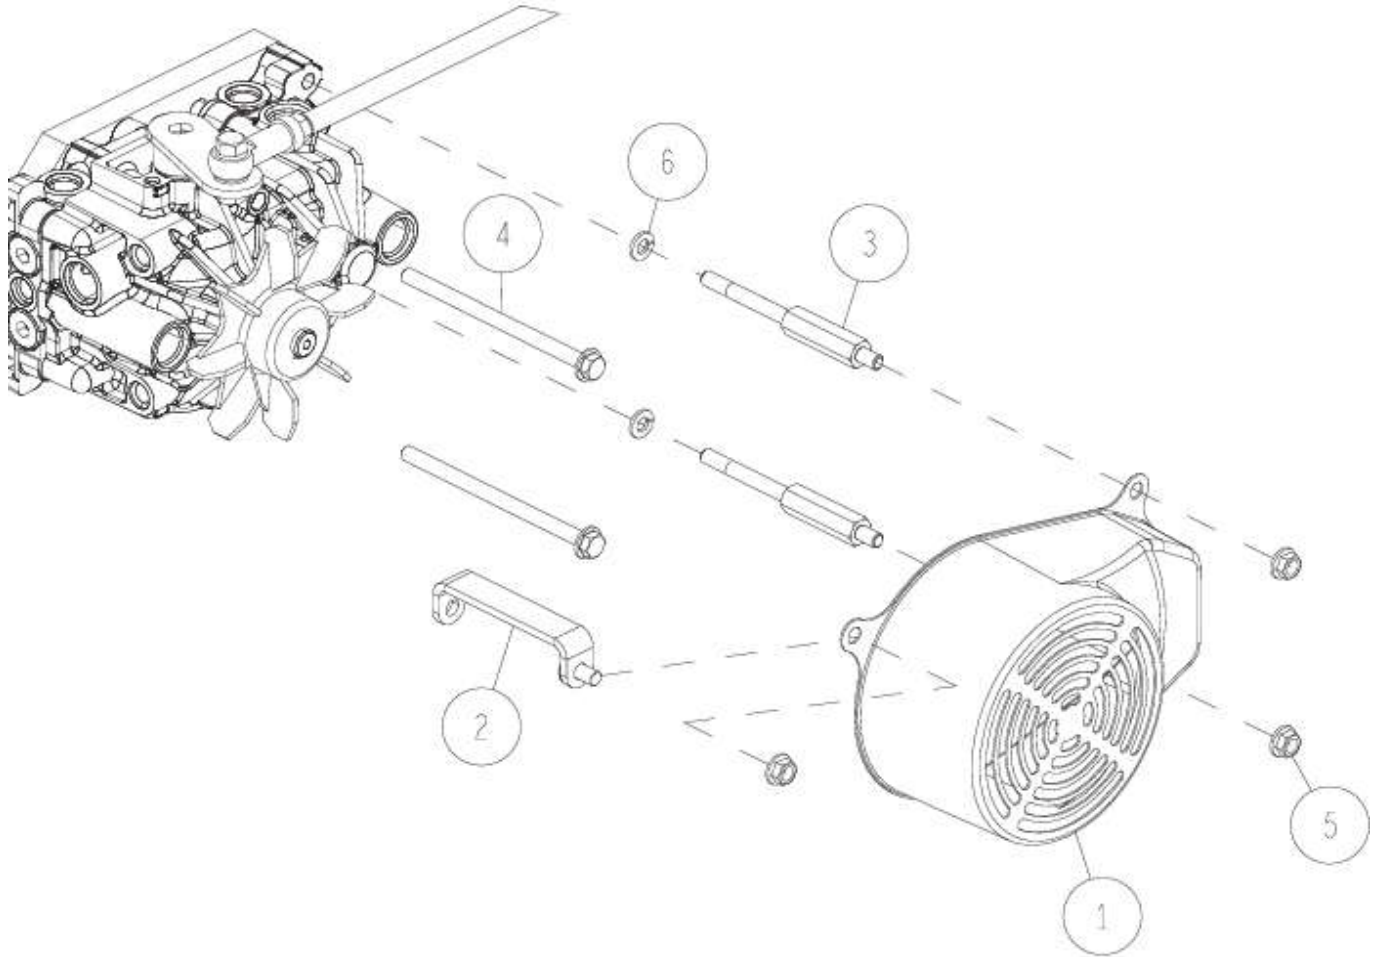

6	89-1750-080002	Spring Washer 8	2	2	
5	89-1631-080042	Flange Mini Hexagonal Nut M8	3	3	
4	89-1251-081303	Flange Mini Hexagonal Bolt M8*130	2	2	
3	0227-02300	Double Spring Bolt 125	2	2	
2	0227-0220H	Fan Cover Setting CMP (RM980F) (Metallic Grey)	1	1	
1	0207-0720H	Fan Cover CMP (Metallic Grey)	1	1	
No.	Parts Code No.	Parts Name	RM983/X	RM981A	Remarks
			Q'ty