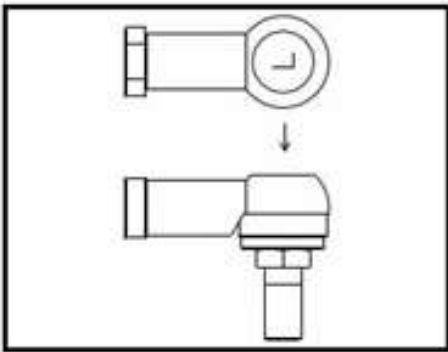

Note A: Use one each for L and R (2)

-	0244-31000	Tie Rod Adjuster Assy	2	2	4, 5, 6, 8, 13
14	89-1750-080002	Spring Washer 8	4	4	
13	0244-73800	Hexagonal Nut (slender) M12 Left	1(2)	1(2)	Note A
12	89-1254-100252	Flange Mini Hexagonal Bolt M10*25 P=1.25	2	2	
11	0314-70100	Mini Hexagonal Bolt (Meck) M8*22	4	4	
10	0312-1030H	Rack Support CMP (Metallic Grey)	1	1	
9	0312-10000	Steering Gear Box Assy	1	1	
8	89-1612-120042	Mini Hexagonal Nut (Slender) M12	1(2)	1(2)	Note A
7	0244-71900	Tough Lock Nut M12=P1.25	4	4	
6	0244-71700	Link Ball 12 (R)	1(2)	1(2)	Note A
5	0244-71800	Link Ball 12 (L)	1(2)	1(2)	Note A
4	0244-31300	Tie Rod Adjuster	1(2)	1(2)	Note A
3	80-1490-967-00	Steering Boots	2	2	
2	80-1020-719-00	Hexagonal Tap Tight M8*18	2	2	
1	80-1016-461-00	Bearing Cover	1	1	
No.	Parts Code No.	Parts Name	RM983/X Q'ty	RM981A	Remarks