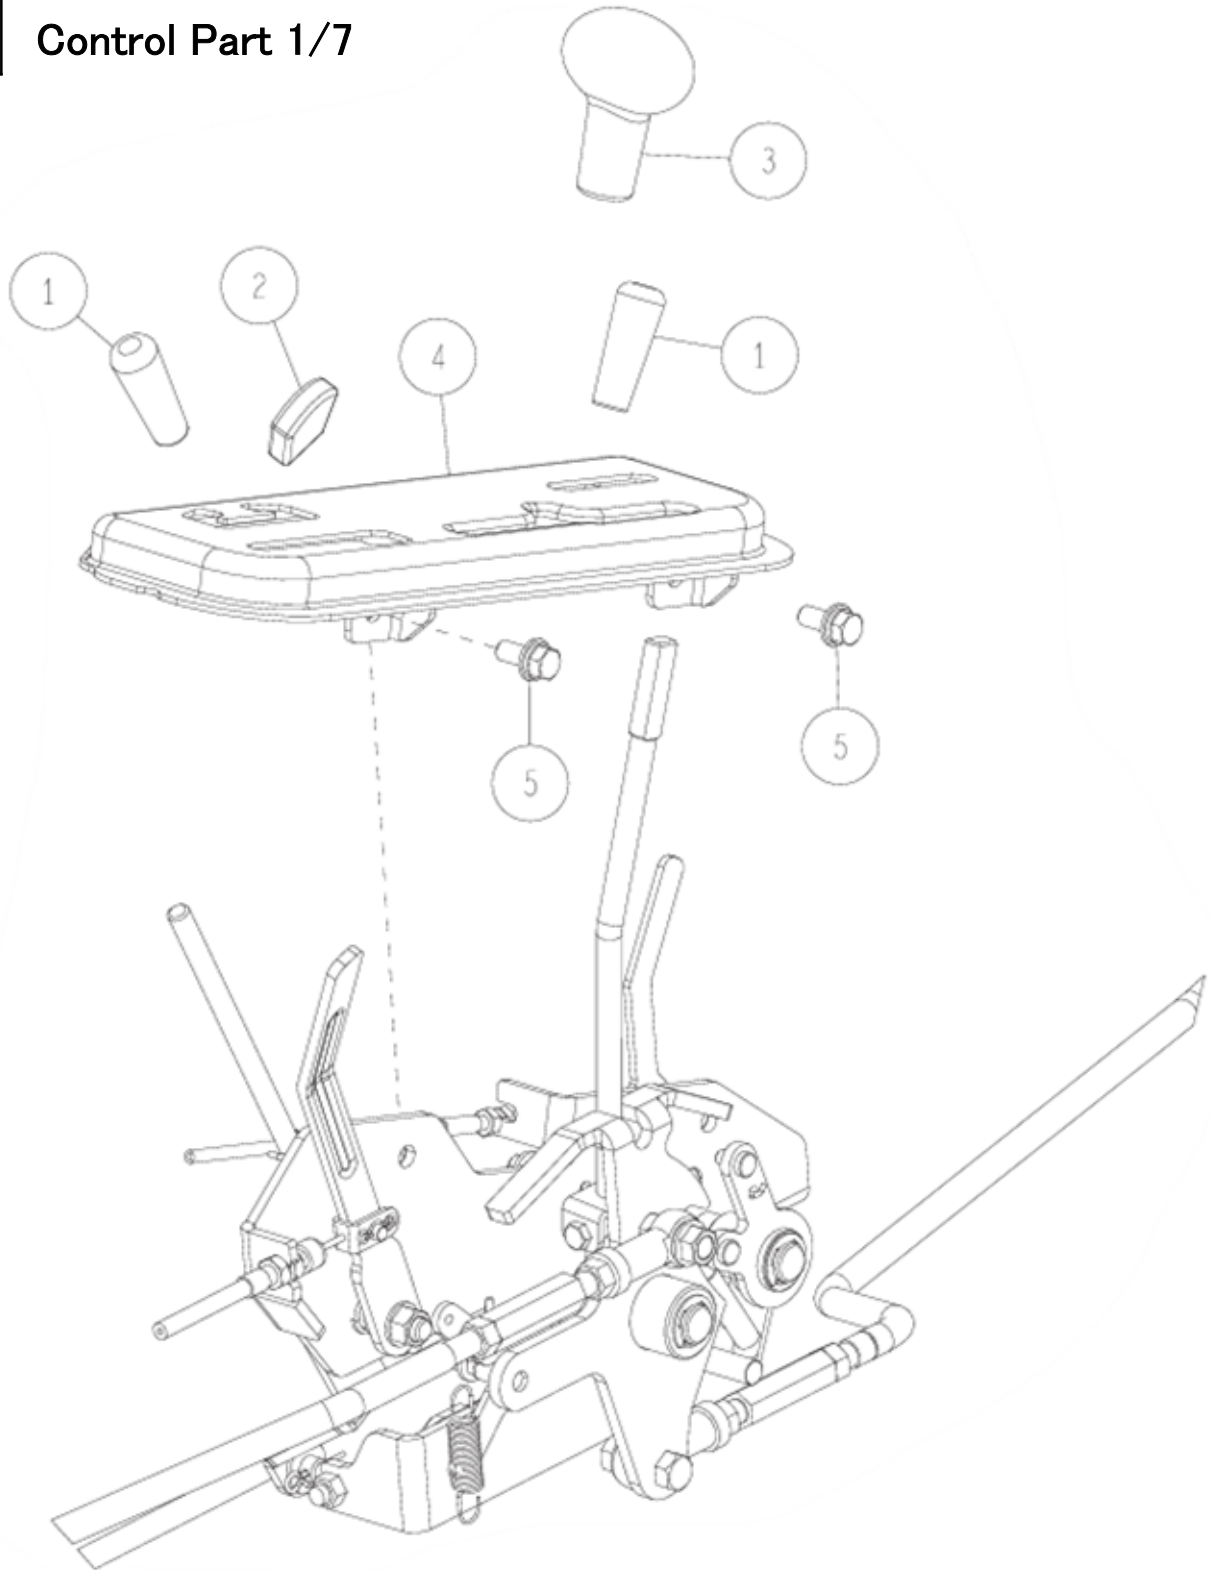

Control Part 1/7

5	89-1233-080202	Mini Hexagonal Bolt (PWSW) M8*20	2	2	
4	0348-10201	Control Guide CMP (White)	1		IA
	0348-1020G	Control Guide CMP (Green)	1		OR
	0348-1020H	Control Guide CMP (Metallic Grey)	1		YB
	0348-10206	Control Guide CMP (Blue)		1	IA
	0348-10205	Control Guide CMP (Yellow Green)		1	OR
	0348-10202	Control Guide CMP (Red)		1	YB
3	0221-13200	Change Grip	1	1	
2	0215-70600	Lever Grip (Red)	1	1	
1	0207-72600	Lever Grip 8 (Black)	2	2	
No.	Parts Code No.	Parts Name	RM983/X | RM981A		Remarks
			Q'ty