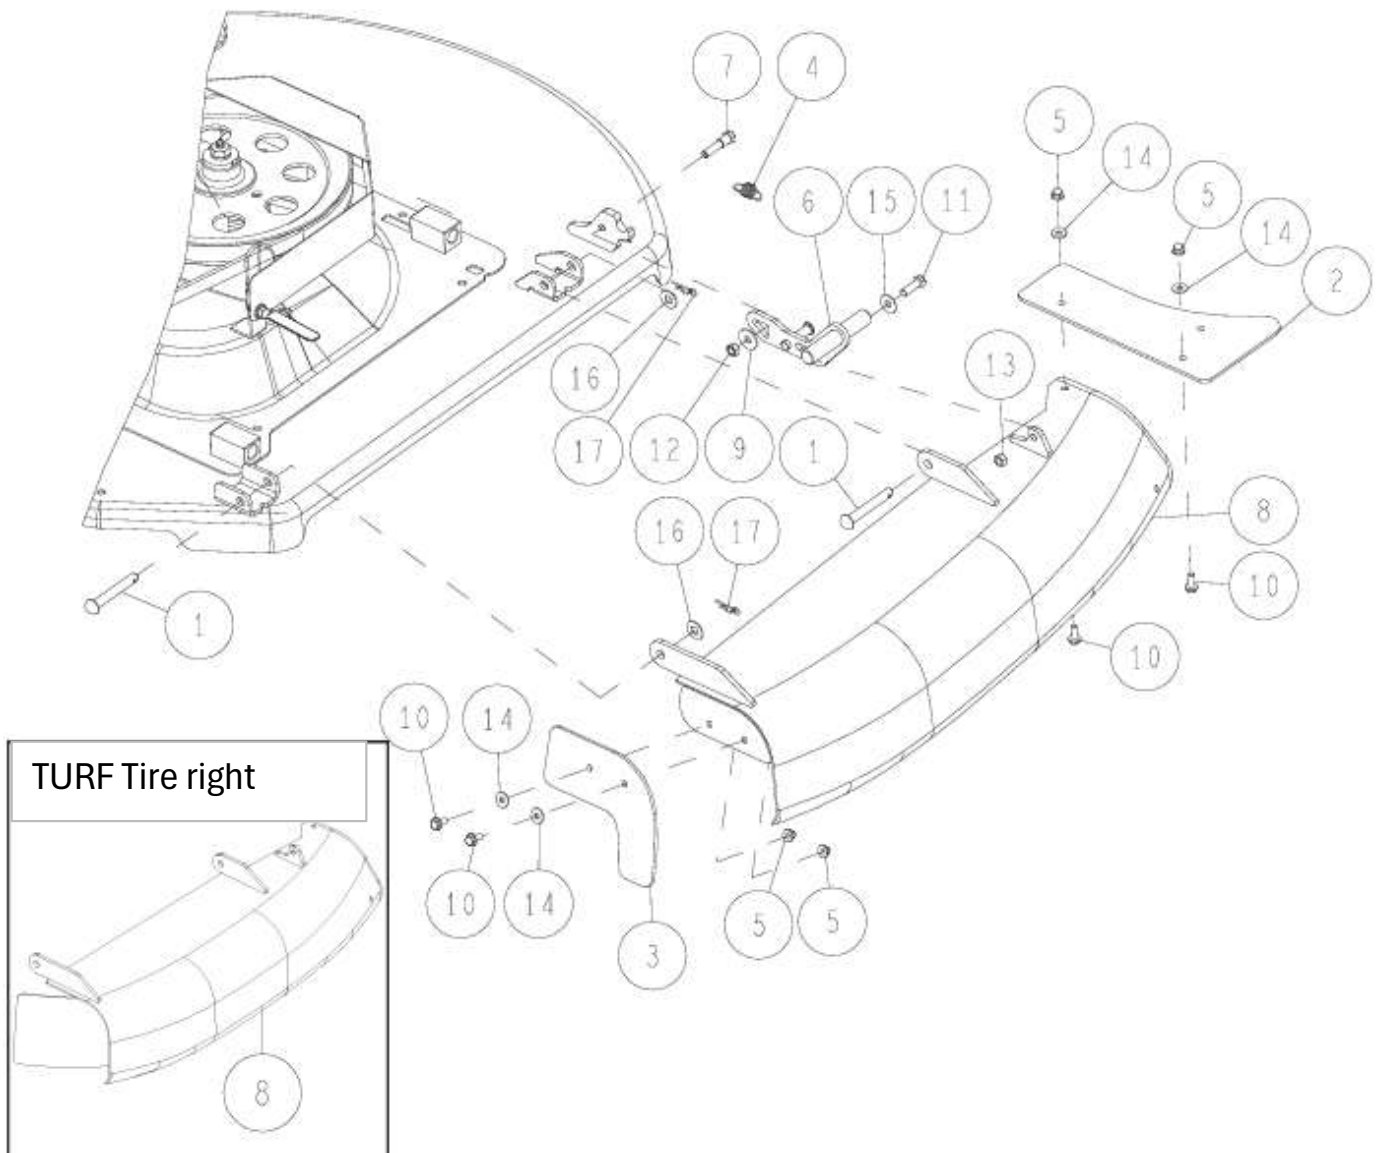

17	89-2131-100002	Snap Pin 10	2	2	
16	89-1714-100002	Flat Washer 10	2	2	
15	89-1713-080002	Flat Washer 8 (large)	1	1	
14	89-1713-060002	Flat Washer 6 (large)	4	4	
13	89-1611-080042	Mini Hexagonal Nut M8	1	1	
12	89-1561-080002	Mini Hexagonal U Nut M8	1	1	
11	89-1213-080252	Mini Hexagonal Bolt (8T) M8*25	1	1	
10	89-1137-060172	Hexagonal Bolt (PW) M6*17	4	4	
9	83-1751-311-00	Flat Washer 8*25*2.3	1	1	
8	0342-5110H	Right Cover with Deflector Plate (Metallic Grey)	1		TURF tire spec only
	0342-5020H	Right Cover CMP (Metallic Grey)	1		
	0342-51103	Right Cover with Deflector Plate (Grey)		1	TURF tire spec only
	0342-50203	Right Cover CMP (Grey)		1	
7	0341-50600	Stepped Bolt M8	1	1	
6	0341-50500	Right Cover Up/Down Arm CMP	1	1	
5	0312-77500	Flange Cap Nut M6 (Meck)	4	4	
4	0312-23200	Brake Stopper Return Spring	1	1	
3	0290-50200	Side Flapper (Back Right)	1	1	
2	0255-60300	Right Cover Flapper	1	1	
1	0244-63900	Round Head Pin 10*72	2	2	
No.	Parts Code No.	Parts Name	RM983/X RM981A		Remarks
			Q'ty