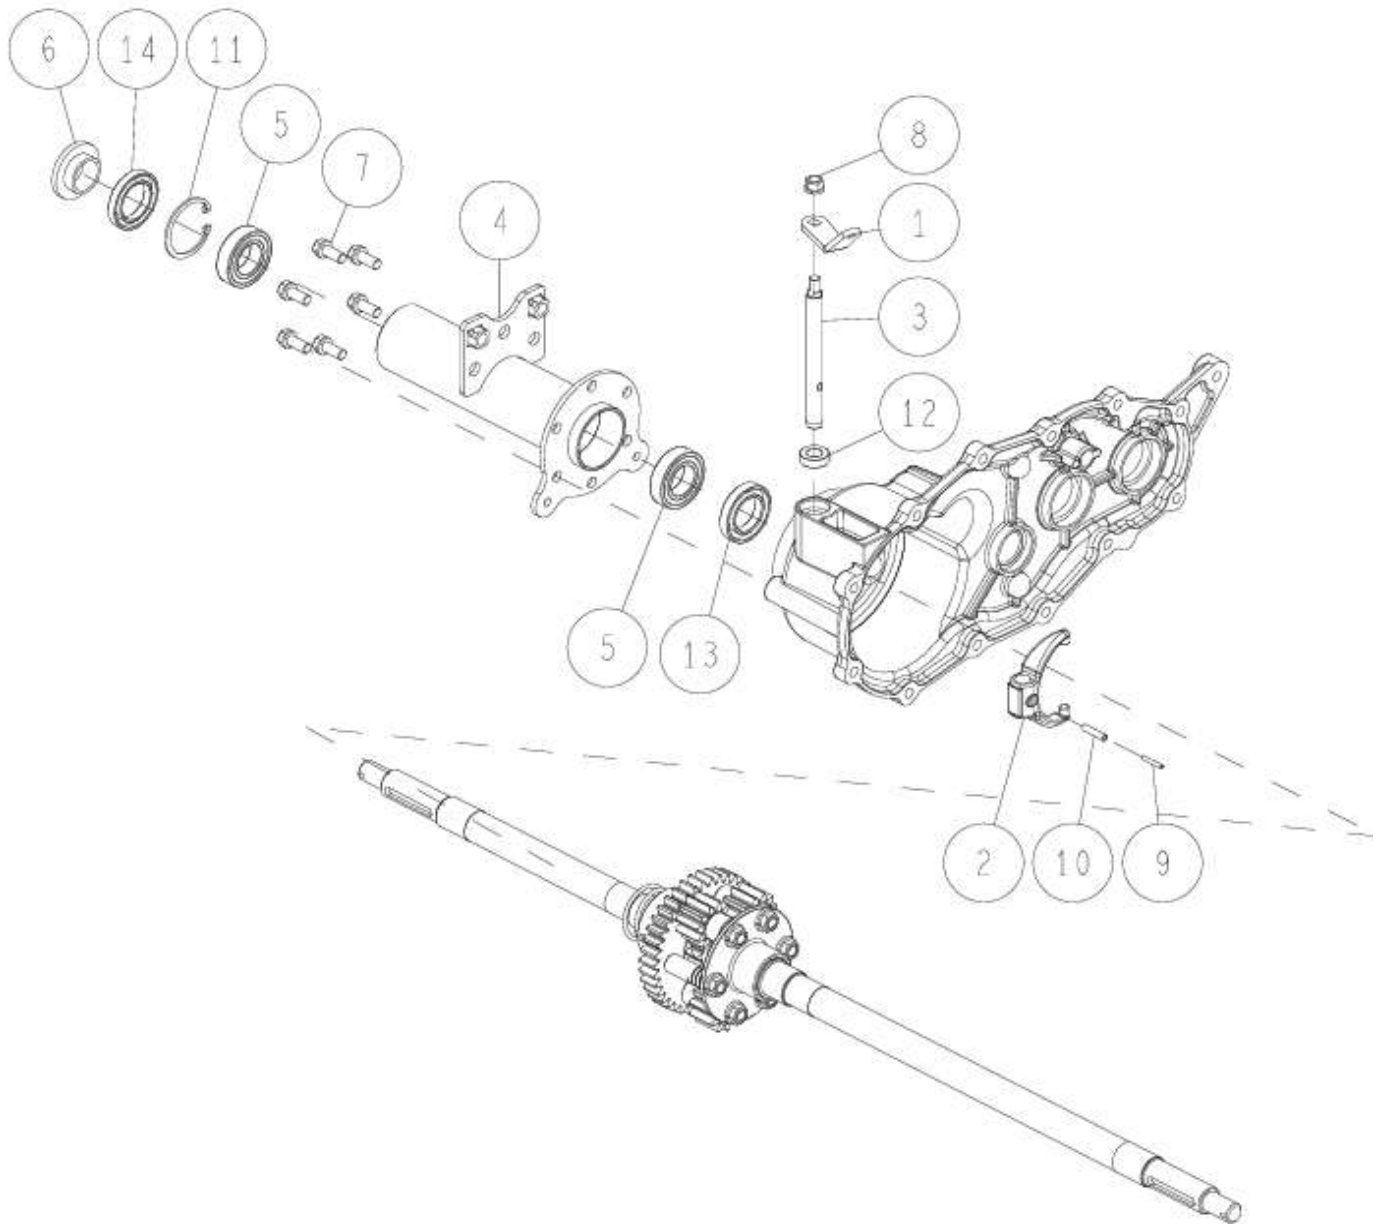

-	0244-08000	Oil Seal 25.47.15(with DP)	1	1	6, 14
14	89-5121-304707	Oil Seal UE 30.47.7	1	1	
13	89-5121-284708	Oil Seal UE 28.47.8	1	1	
12	89-5121-122207	Oil Seal UE 12.22.7	1	1	
11	89-2512-000470	Snap Ring (R47)	1	1	
10	89-2111-050022	Spring Pin 5*22	1	1	
9	89-2111-030020	Spring Pin 3*20	1	1	
8	89-1543-080002	Mini Hexagonal Nut (SW) M8	1	1	
7	89-1232-080202	Mini Hexagonal Bolt (SW) M8*20	6	6	
6	83-1415-663-00	Oil Seal DP 25.30.15	1	1	
5	0342-77800	Bearing 6005 2NSE-NB	2	2	
4	0312-0120H	Axle Case (R) CMP (Metallic Grey)	1	1	
3	0207-01800	Differential Lock Fork Shaft	1	1	
2	80-1830-113-00	Differential Lock Fork	1	1	
1	80-1488-153-00	Differential Lock Arm	1	1	
No.	Parts Code No.	Parts Name	RM983/X Q'ty	RM981A Q'ty	Remarks