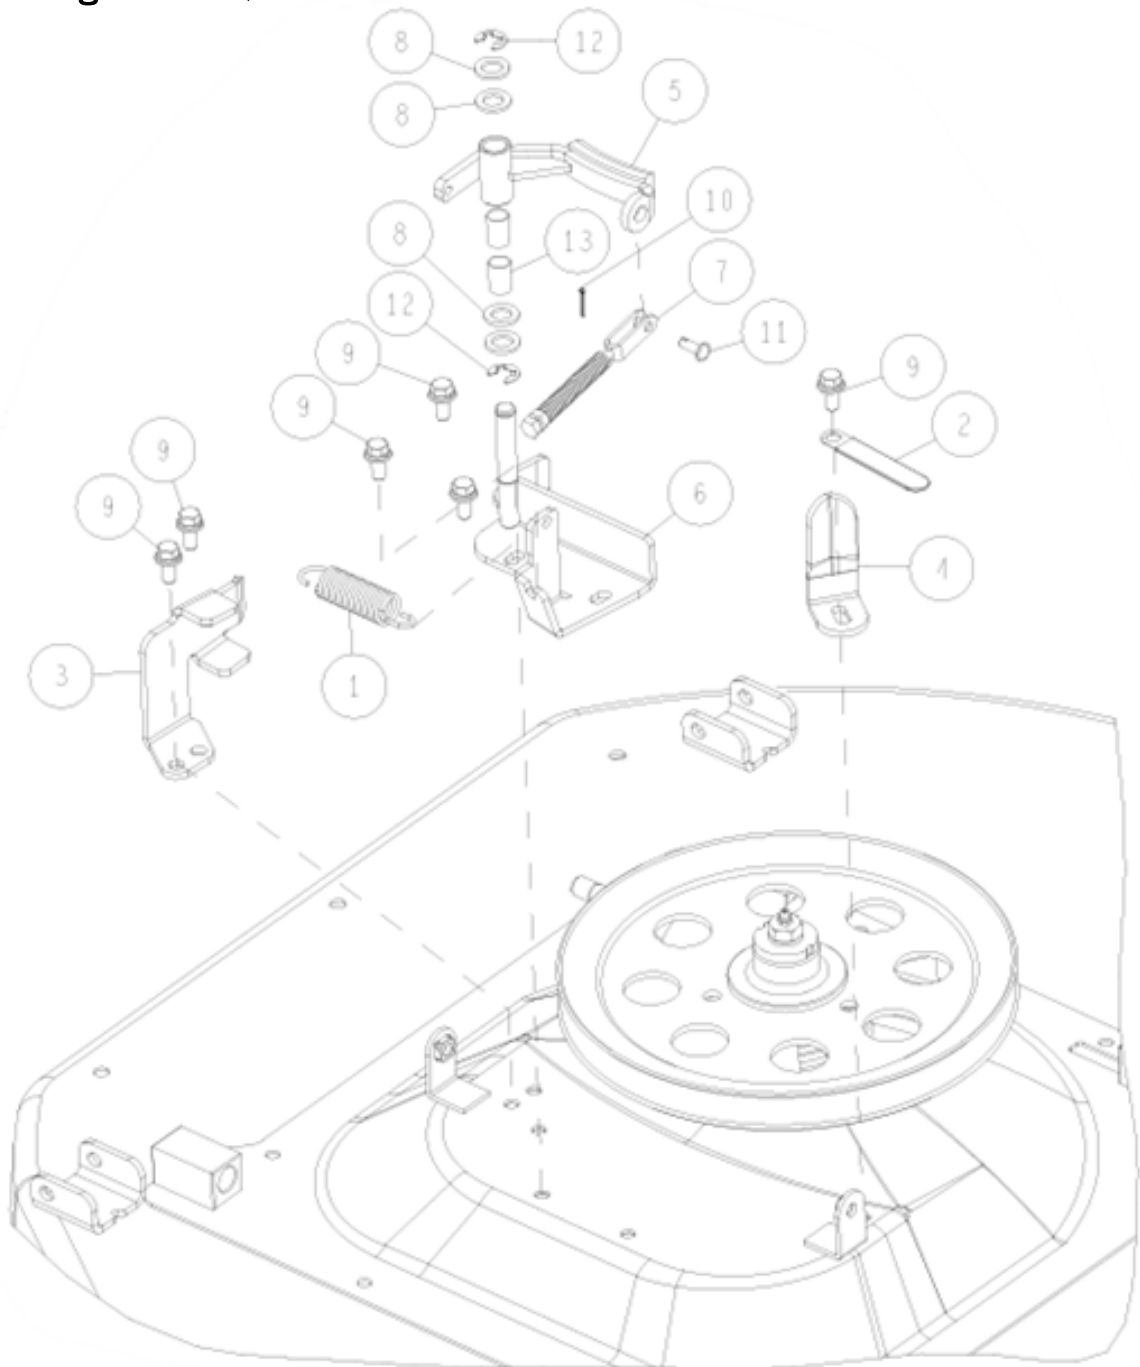

13	89-3510-012200	DU Bush 12.20	2	2	
12	89-2521-000100	E Type Ring 10	2	2	
11	89-2181-060162	Flat Head Pin 6*16	1	1	
10	89-2120-200152	Split Pin 2*15	1	1	
9	89-1233-080202	Mini Hexagonal Bolt (PWSW) M8*20	6	6	
8	83-1565-329-00	Washer 13*22*2.3	4	4	
7	0312-75210	Knife Brake Wire	1	1	
6	0244-5071H	Knife Brake Bracket CMP (Metallic Grey)	1	1	
5	0244-5060H	Knife Brake (Metallic Grey)	1	1	
4	0244-4260H	Knife Pulley Belt Holder (Metallic Grey)	1	1	
3	0244-4240H	Knife Pulley Belt Holder (L) (Metallic Grey)	1	1	
2	80-1792-988-00	Harness Clip 8	1	1	
1	80-1485-551-00	Driving Tension Spring	1	1	
No.	Parts Code No.	Parts Name	RM983/X | RM981A		Remarks
			Q'ty