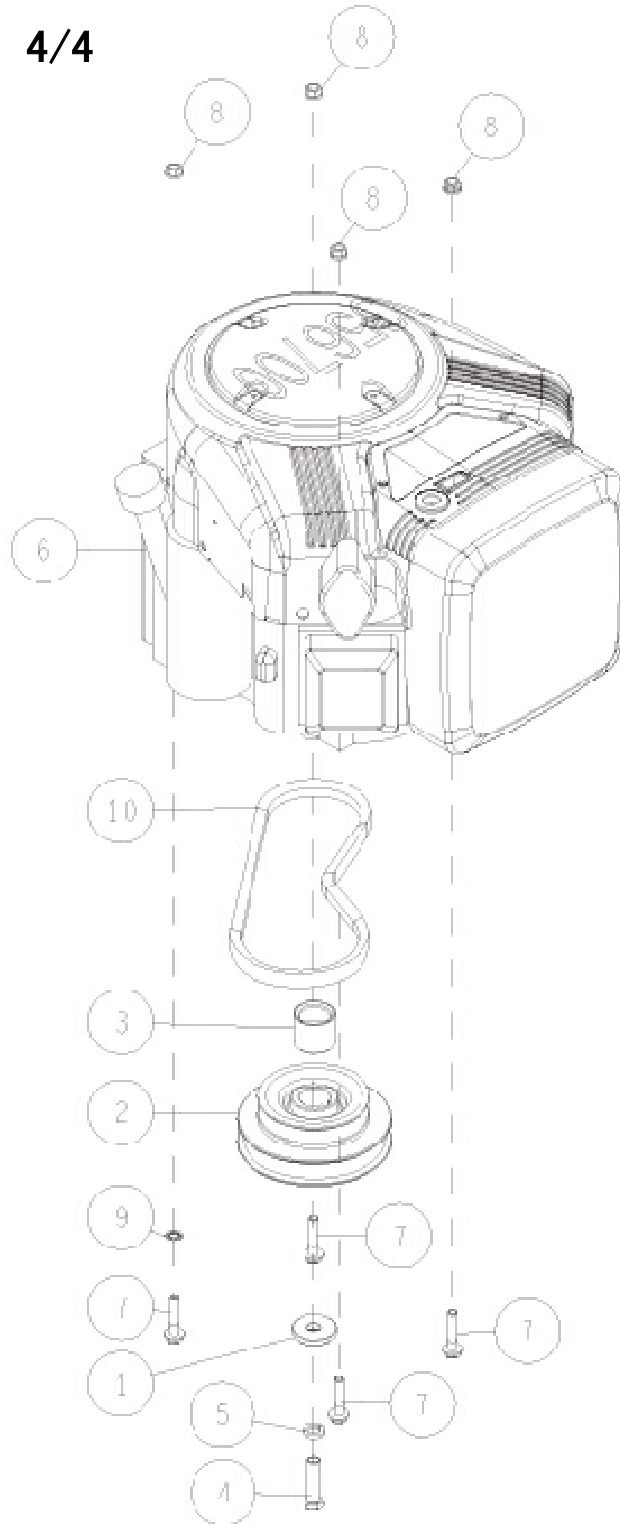

10	89-6123-002803	V Belt LB-28 (SG1000)	1	1	W800
9	89-1812-080002	Toothed Washer (inside) 8	1	1	
8	89-1543-080002	Mini Hexagonal Nut (SW) M8	4	4	
7	89-1253-080402	Flange Mini Hexagonal Bolt (8T) M8*40	4	4	
6	9009-0680	Engine BRIGGS 385777-0137-B5	1	1	
5	83-1493-300-00	Spring Washer 7/16	1	1	
4	83-1482-115-00	Hexagonal Bolt(8T) UNF7/16-20*45	1	1	
3	0244-41100	Engine Collar	1	1	
2	0221-40400	Engine Pulley	1	1	
1	80-1487-516-00	Washer 11*40*6	1	1	
No.	Parts Code No.	Parts Name	RM983/X Q'ty	RM981A	Remarks