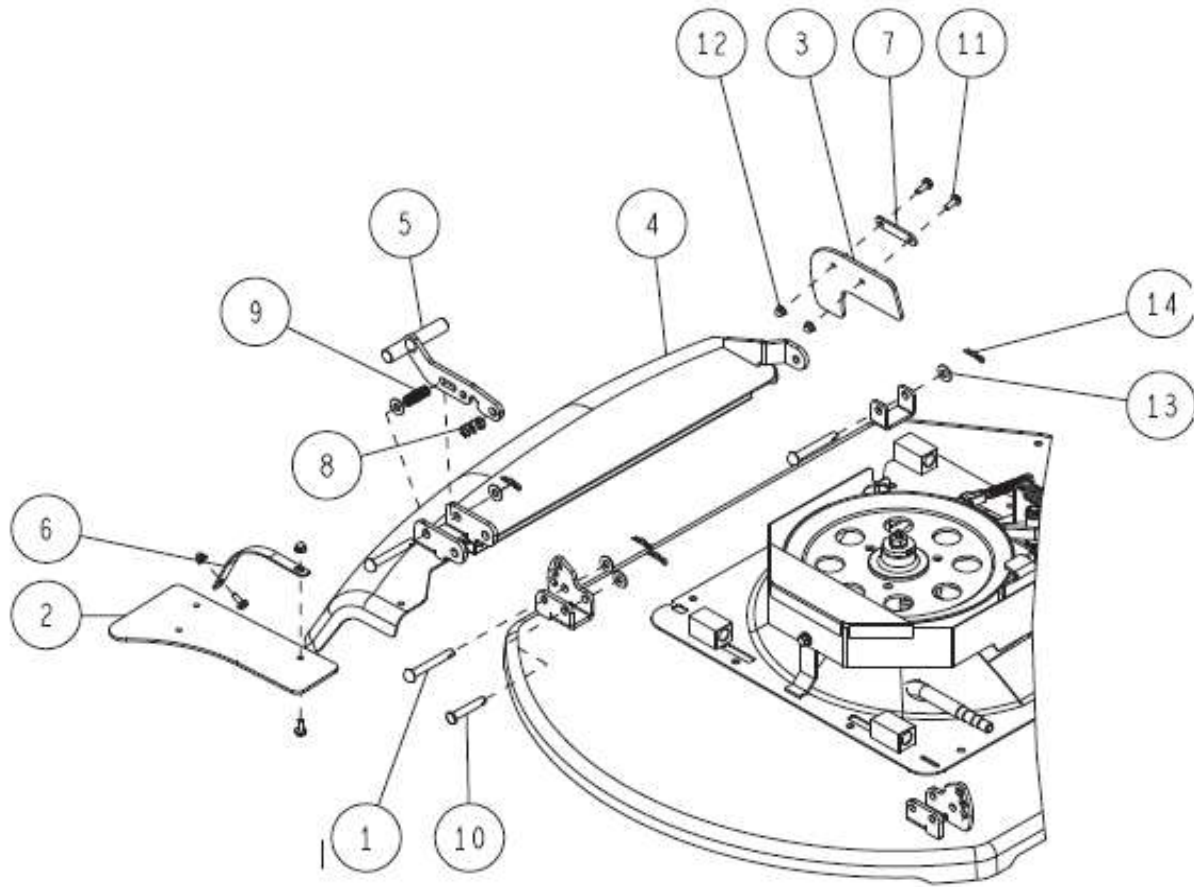

47/58 Cutting 3/6

Ref.	Parts Number	Parts Name	Quantity		
1	0244-63900	Round Head Pin 10*72	3		
2	0255-60300	Right Cover Flapper	1		
3	0290-50200	Side Flapper (Back Right)	1		
4	0352-5040H	Right Cover CMP (Metallic Grey)	1		
5	0352-50600	Right Cover Adjustment Arm CMP	1		
6	0352-5070H	Right Cover Flapper Stay (Metallic Grey)	1		
7	0352-53100	Flapper Holder	1		
8	0352-73700	Open/Close Lever Spring	1		
9	0352-73900	Plate Spring	1		
10	83-1210-162-00	Round Headed Pin 10*55	1		
11	89-1137-060172	Hexagonal Bolt (PW) M6*17	4		
12	89-1581-060042	Flange Cap Nut M6	4		
13	89-1714-100002	Flat Washer 10	5		
14	89-2131-100002	Snap Pin 10	4