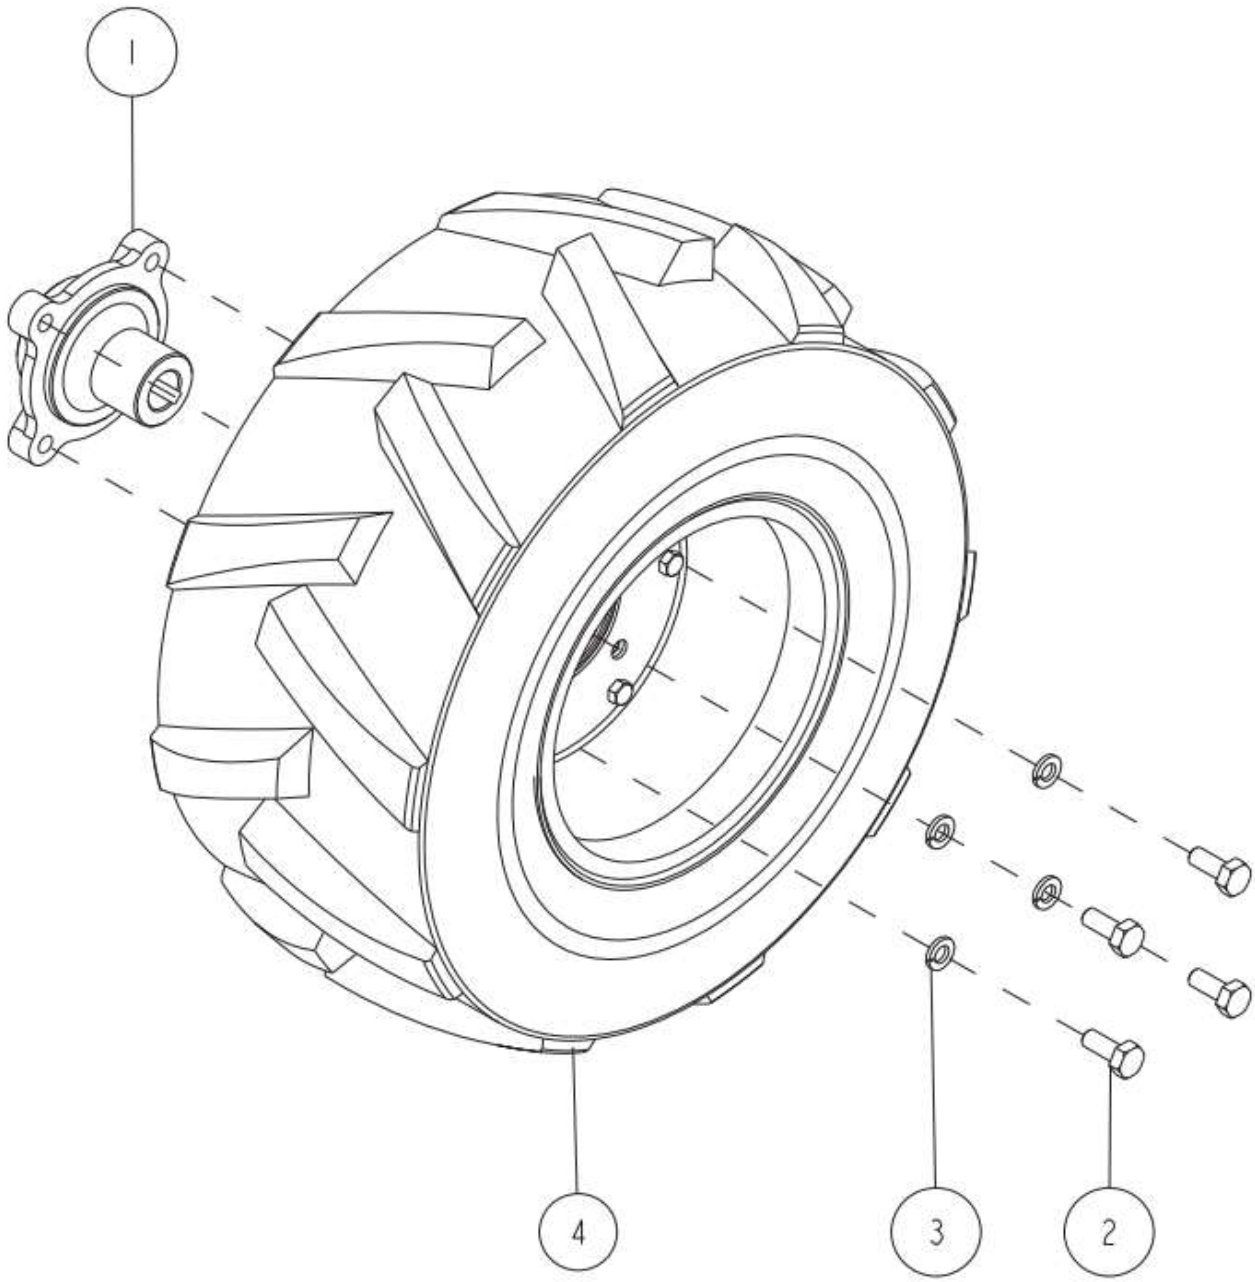

28/58 Rear Wheel 1/2

Ref.	Parts Number	Parts Name	Quantity		
1	0207-31201	Rear Wheel Boss (White)	1		
2	89-1113-100252	Hexagonal Bolt (8T) M10*25	4		
3	89-1750-100002	Spring Washer 10	4		
4	0244-78500	Tire (L) Assy (17*8.00-8) (without Boss)	1		
	0244-78400	Tire (R) Assy (17*8.00-8) (without Boss)	1