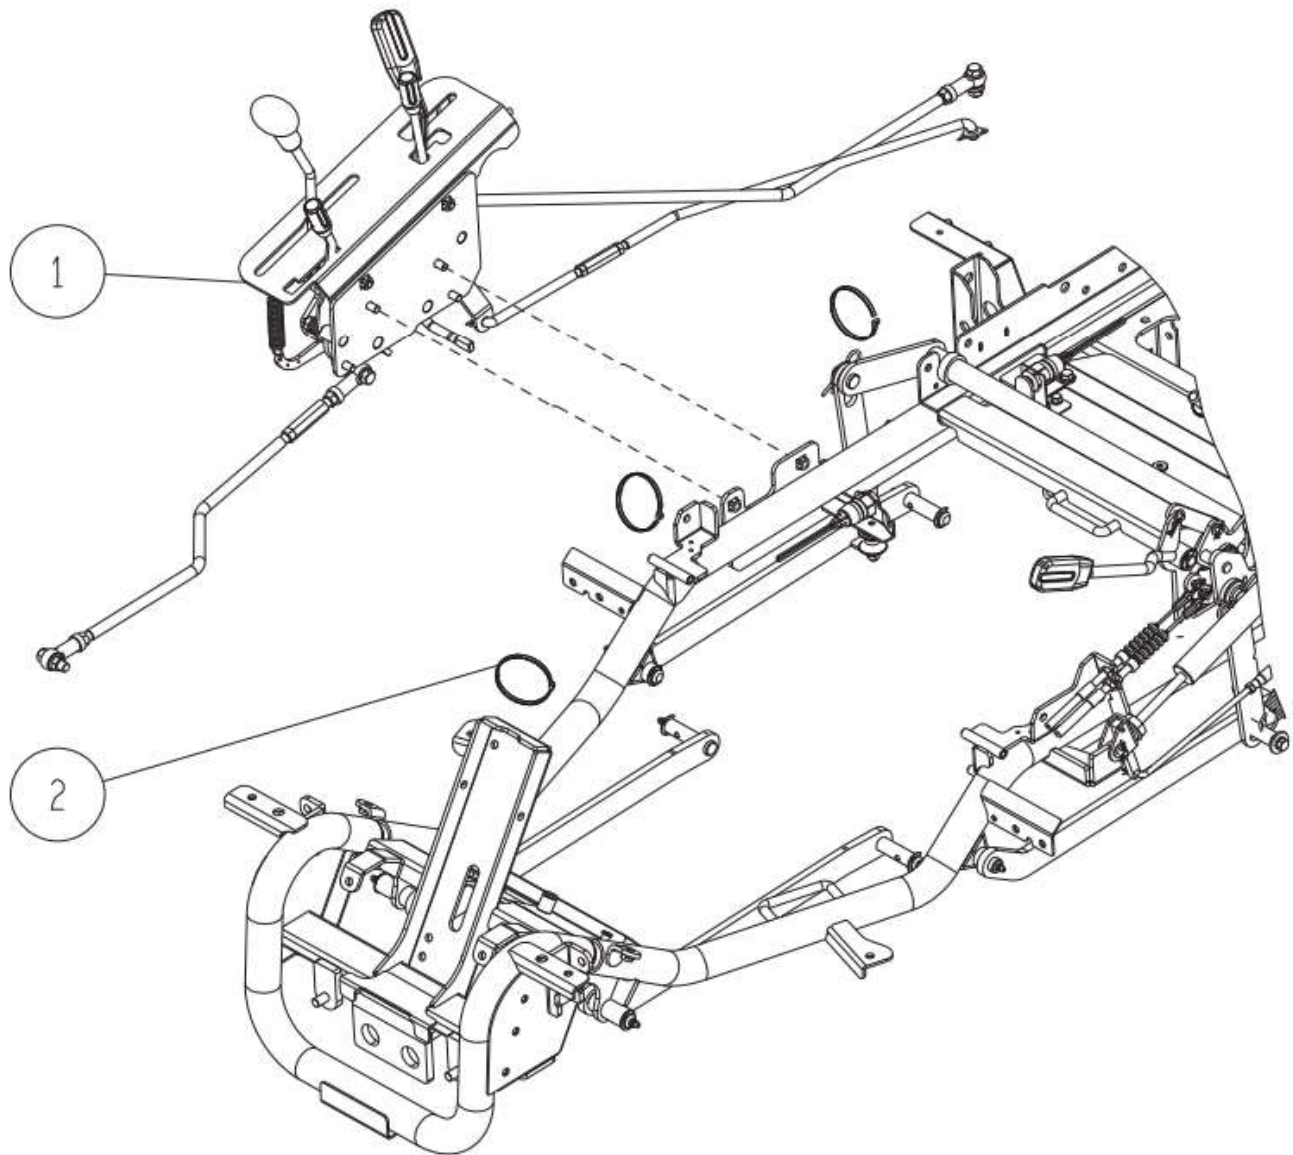

10/58 Frame 10/16

Ref.	Parts Number	Parts Name	Quantity	
1	-	Control part	1	refer to P41
2	83-1711-719-00	Wire Band 200L	3