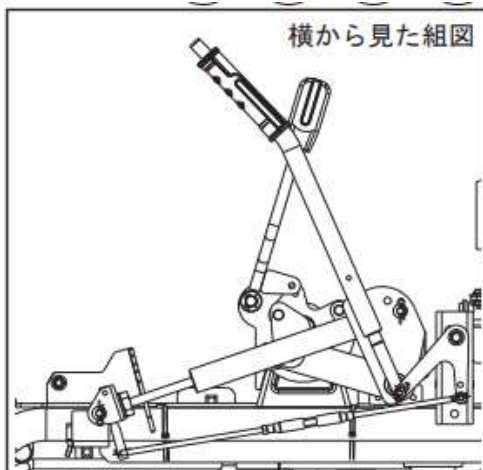

Frame 14/16

Ref.	Parts Number	Parts Name	Quantity	
-	0322-73700	Gas Spring Free Lock Type(FLC75- 60) set	1	1,6
-	0244-11000	Adjusting Rod Assy	1	3,4,5,9
1	0244-10500	Lock Pusher	1	
2	0244-11300	Push Rod Receiver CMP	1	
3	0244-11400	Adjuster Rod (R)	1	
4	0244-11500	Adjuster Rod (L)	1	
5	0244-11600	Turn Buckle (Pipe Type)	1	
6	0322-73900	Gas Spring Free Lock Type(FLC75- 60)	1	
7	0352-77100	Bush (Resin) 10.15.18	1	
8	89-1137-060122	Hexagonal Bolt (PW) M6*12	1	
9	89-1511-060042	Hexagonal Nut M6	1	
10	89-1711-060002	Flat Washer 6	3	
11	89-1711-080002	Flat Washer 8	2	
12	89-2131-080002	Snap Pin 8	2	
13	89-2132-060002	Snap Pin 6 (with stopper)	3	
14	89-2181-060202	Flat Head Pin 6*20	1	
15	89-2181-080282	Flat Head Pin 8*28	1	
16	89-2181-080602	Flat Head Pin 8*60	1