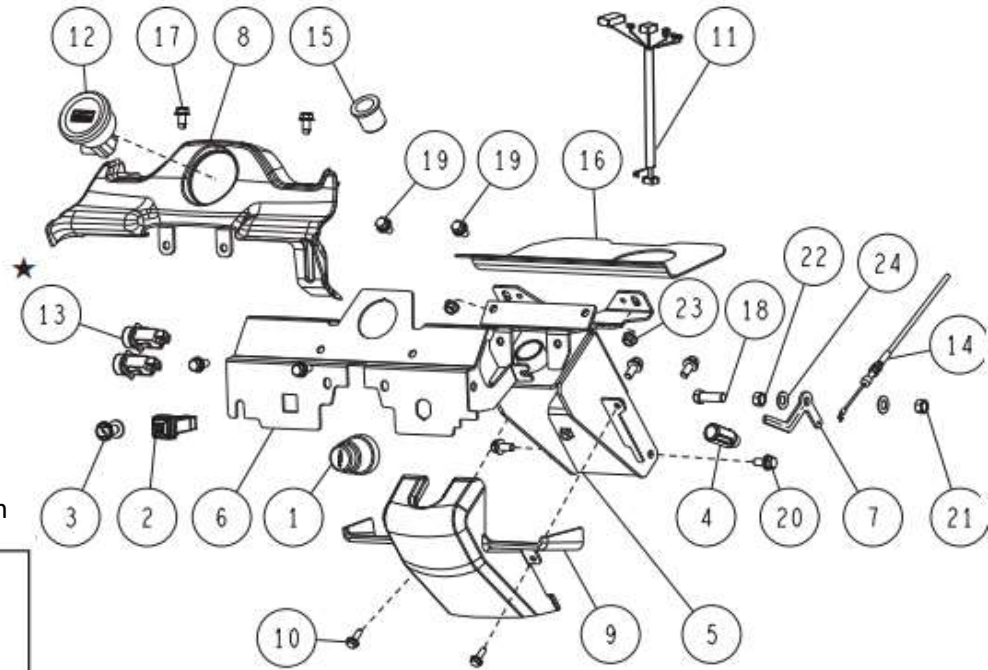

34/58 Handle 1/3