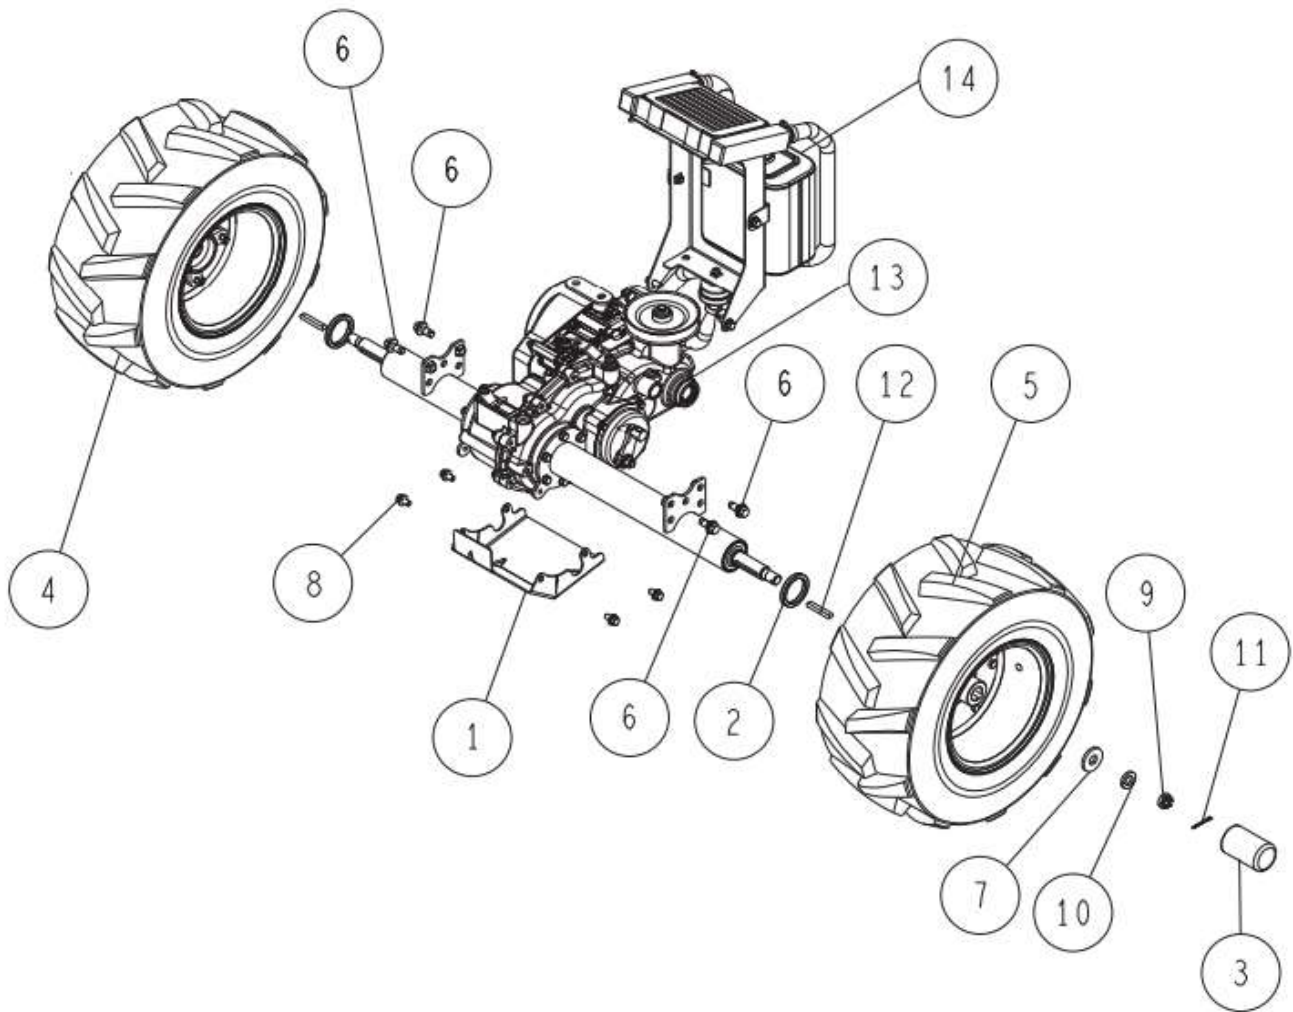

17/58 Transmission & HST 1/1

Ref.	Parts Number	Parts Name	Quantity		
1	0207-0310H	Mission Guard CMP (Metallic Grey)	1		
2	0207-77800	Wheel Boss Dust Seal	2		
3	0227-70600	Rear Wheel Cap (φ42*75L)	2		
4	0244-74300	Rear Tire (R) Assy (17×8.00-8)(Include Wheel Boss)	1		
5	0244-74400	Rear Tire (L) Assy (17×8.00-8)(Include Wheel Boss)	1		
6	0244-83200	Mini Hexagonal Bolt (PWSW) M10*25 (7T Lock)	4		
7	83-1630-335-00	Washer 16*40*4.5	2		
8	89-1239-080162	Mini Hexagonal Bolt (PWSW) M8*16	4		
9	89-1658-160042	Low Fluted Nut (2 sorts) M16	2		
10	89-1750-160002	Spring Washer 16	2		
11	89-2120-350352	Split Pin 3.5*35	2		
12	89-2150-070500	Key 7*50 (round)	2		
13	0312-09100	Transmission Assy (without HST)	1	Refer P18~	
14	-	HST part	1	Refer P26~