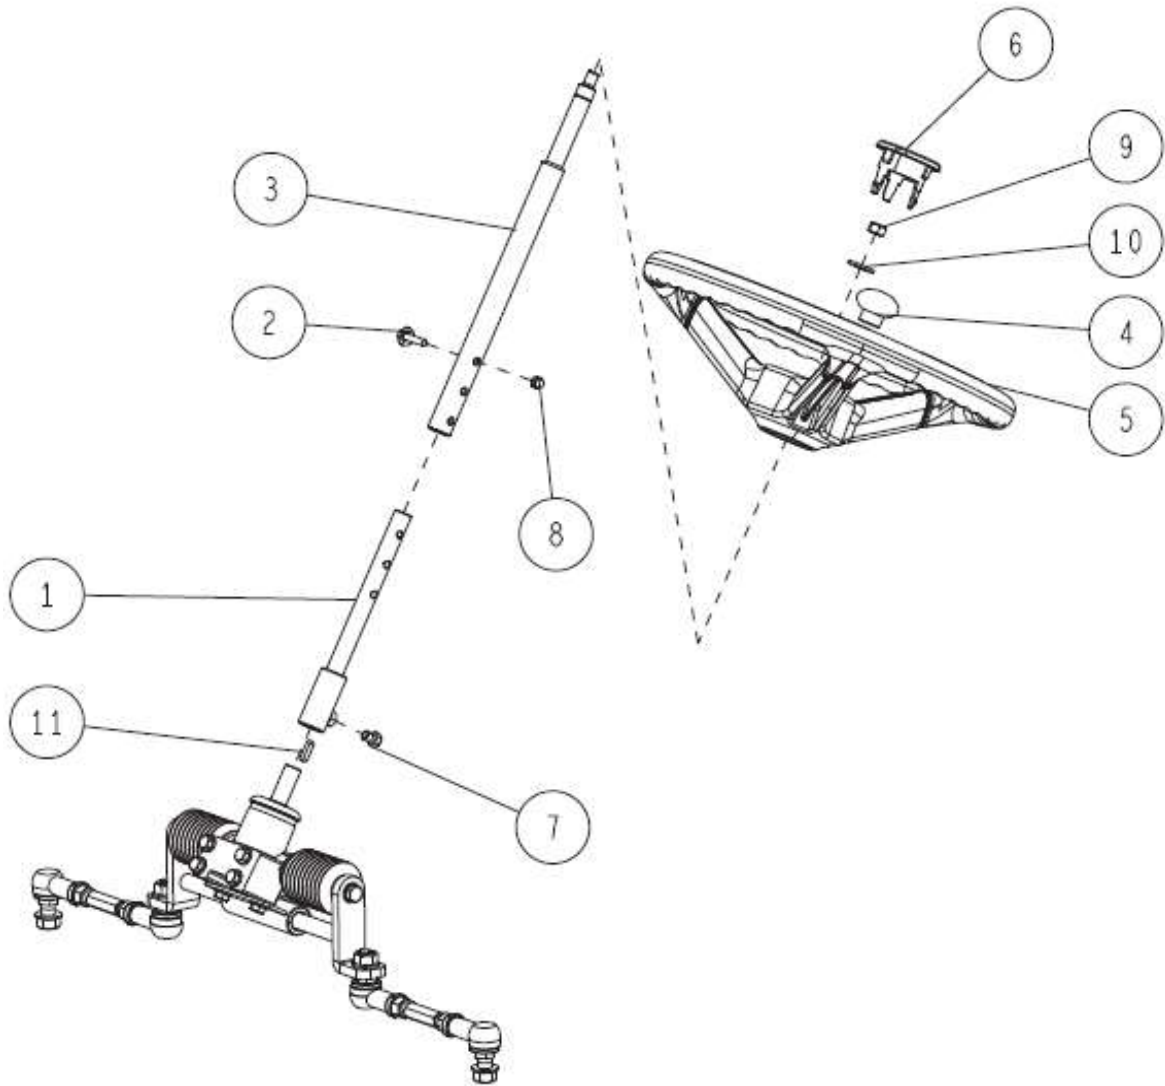

35/58 Handle 2/3

Ref.	Parts Number	Parts Name	Quantity		
1	80-1481-324-20	Steering Lower Shaft	1		
2	0244-75800	Bolt for Upper Shaft Setting	1		
3	0262-10200	Steering Upper Shaft	1		
4	0262-70300	Sub Handle Assy	1		
5	0262-70400	Steering Wheel	1		
6	0262-70500	Steering Cap	1		
7	0322-11610	Mini Hexagonal Bolt (7T) M8*10 (Meck)	1		
8	89-1553-060002	Bag Hexagonal U Nut M6	1		
9	89-1561-100002	Mini Hexagonal U Nut M10	1		
10	89-1713-100002	Flat Washer 10 (large)	1		
11	89-2150-050200	Key 5*20 (round)	1