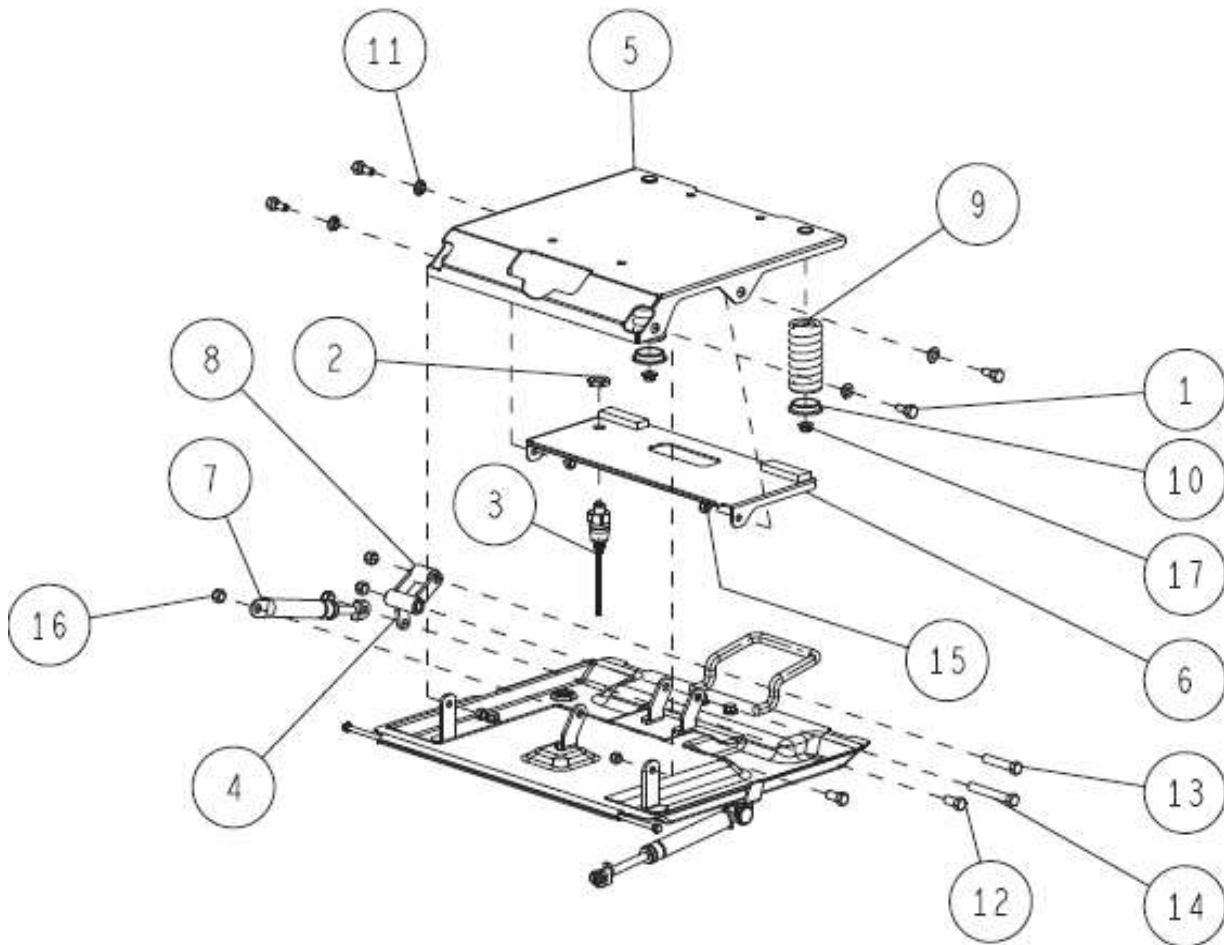

51/58 Seat 1/3

Ref.	Parts Number	Parts Name	Quantity
1	80-1488-747-00	Bolt for Right Cover Up/Down Arm	4
2	0207-72800	Switch Lock Nut	1
3	0207-74400	Safety Switch K17850	1
4	0352-2110H	Roller Receiver CMP (Metallic Grey)	1
5	0352-2130H	Seat Receiver CMP (Metallic Grey)	1
6	0352-2140H	Seat Switch Bracket CMP (Metallic Grey)	1
7	0352-72700	Spring Damper 30-40	1
8	0352-21500	Seat Receiving Roller	1
9	0352-73500	Seat Spring	2
10	0352-75800	Bush (Resin) 30.9.42	2
11	0352-77700	Bush (Resin) 10.5.18	4
12	89-1211-100202	Mini Hexagonal Bolt M10*20	2
13	89-1211-100502	Mini Hexagonal Bolt M10*50	1
14	89-1211-100702	Mini Hexagonal Bolt M10*70	1
15	89-1561-080002	Mini Hexagonal U Nut M8	4
16	89-1561-100002	Mini Hexagonal U Nut M10	4
17	89-1631-080042	Flange Mini Hexagonal Nut M8	2