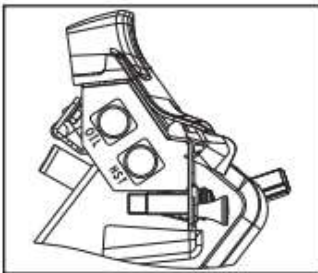

Reset switch diagram

*11 0352-74300 instrument panel harness is no longer supplied, so you need to order 0352-83000 harness set (RM984)
[Harness set contents] 0352-74210 main harness, 0352-74310 instrument panel harness,
0352-74410 Kawasaki harness, total 3 items

Ref.	Parts Number	Parts Name	Quantity	
※	0352-83000	Wire Harness Set	1	
1	0207-79700	Key Switch (NMA03-A020)	1	
2	0244-70300	Lighting Switch	1	
3	0352-75400	Choke Wire (K)	1	
4	0317-71700	Lever Grip 8 (Black)	1	
5	0352-1020H	Handle Stay CMP (Metallic Grey)	1	
6	0352-1030H	Meter Panel CMP (Metallic Grey)	1	
7	0352-10400	Throttle Lever	1	
8	0352-70400	Instrument Panel	1	
9	0352-70600	Steering Column Cover	1	
10	0352-79600	Earth Bolt (PW) M6*16	2	
11	0352-74310	Harness, Instrument Panel (Waterproof Connector)	1	HYBAL00655~
	0352-74300	Harness, Instrument Panel	1	~HYBAK00654(Discontinue)
12	0352-74500	Indicator	1	
13	0352-74600	Reset Switch	2	
14	0352-75700	Throttle Wire (K)	1	
15	0352-77600	Bush (Resin) 22.28.30	1	
16	0352-78800	Fuel Tank Flapper	1	
17	0352-79700	PR Bolt (F) M8*16	2	
18	89-1213-100302	Mini Hexagonal Bolt (8T) M10*30	1	
19	89-1233-080162	Mini Hexagonal Bolt (PWSW) M8*16	2	
20	89-1233-080202	Mini Hexagonal Bolt (PWSW) M8*20	6	
21	89-1561-100002	Mini Hexagonal U Nut M10	1	
22	89-1611-100042	Mini Hexagonal Nut M10	1	
23	89-1631-080042	Flange Mini Hexagonal Nut M8	2	
24	89-1852-100001	Belleville Spring H10	2