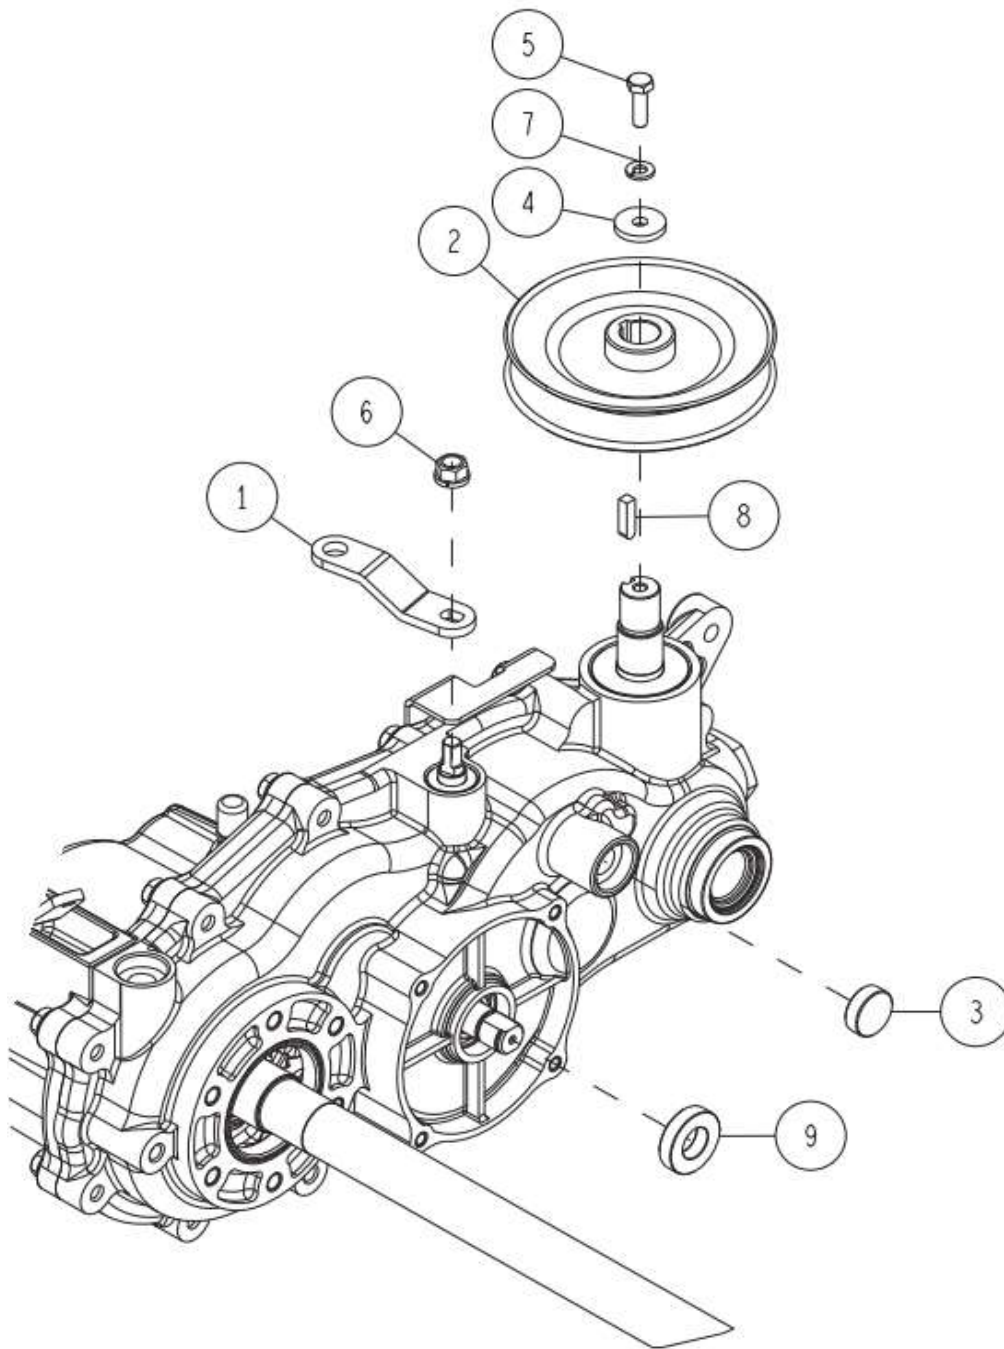

20/58 Transmission 3/8

Ref.	Parts Number	Parts Name	Quantity		
1	0207-02500	Sub Change Arm	1		
2	0284-4020H	Transmission Pulley(Hi) (Metallic Grey)	1		
3	83-1415-671-00	Seal cap 22	1		
4	83-1482-311-00	Washer 6.5*22*3.2	1		
5	89-1113-060202	Hexagonal Bolt (8T) M6*20	1		
6	89-1543-080002	Mini Hexagonal Nut (SW) M8	1		
7	89-1750-060002	Spring Washer 6	1		
8	89-2151-050200	Key 5*20 (half round)	1		
9	89-5125-153007	Oil Seal UE 15.30.07F	1