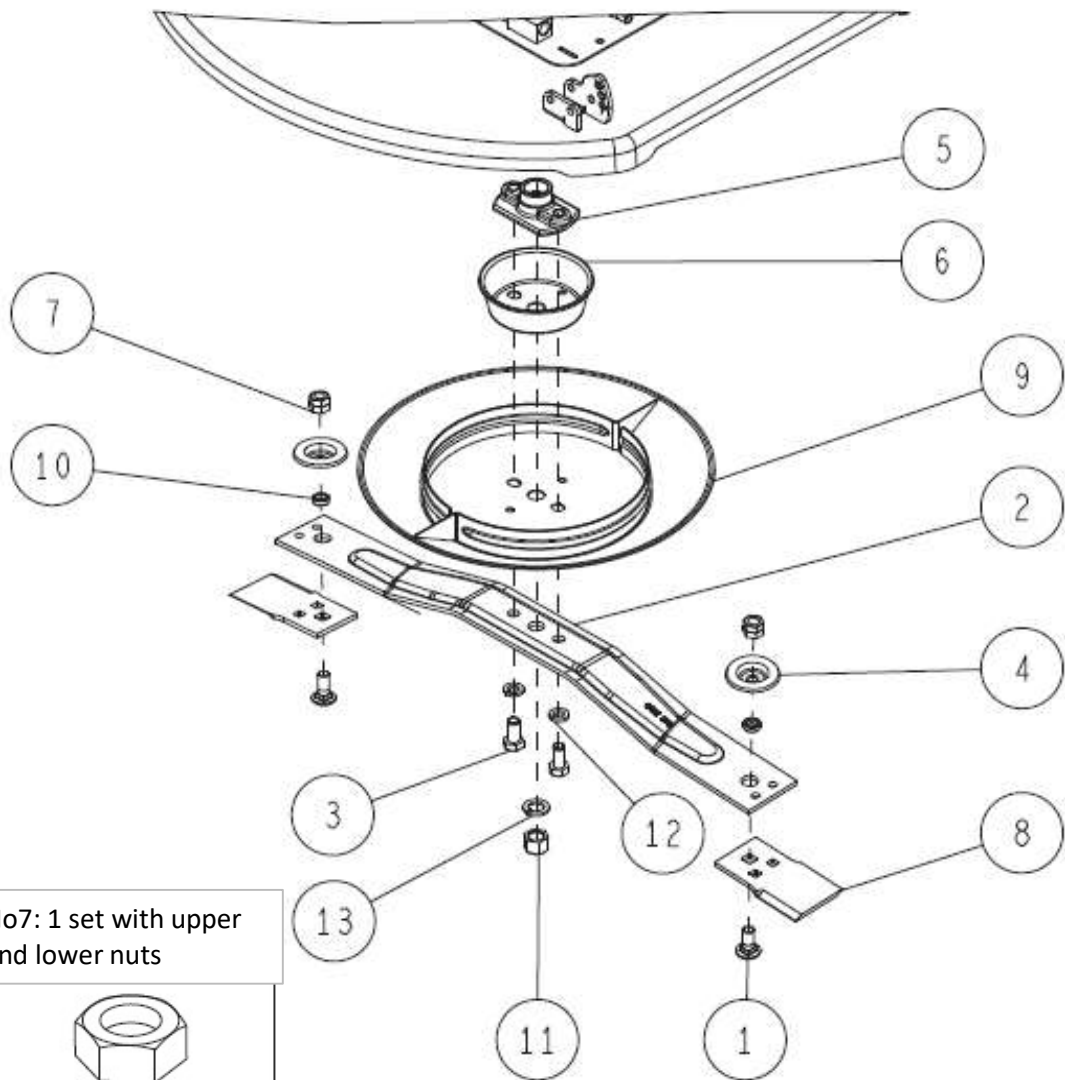

49/58 Cutting 5/6

No7: 1 set with upper and lower nuts

Ref.	Parts Number	Parts Name	Quantity
-	0244-78010	Knife & Blade Bolt Set RM85	1
-	0244-78210	Knife Setting Bolt Set M14	2
1	0207-50200	Knife Setting Bolt M14*34	2
2	0244-51100	Knife Stay (R817A)	1
3	0244-51600	Mini Hexagonal Bolt (8T) M14*30 (Knife Stay)	2
4	0244-51800	Nut Guard 14	2
5	0244-5190H	Knife Bracket (Metallic Grey)	1
6	0244-5210H	Knife Neck Guard (Metallic Grey)	1
7	0244-74600	Hard Lock Nut M14	2
8	0244-89100	Blade RM85	2
9	0312-5180H	Washer Plate CMP (Metallic Grey)	1
10	80-1483-818-00	Knife Collar	2
11	83-1483-175-00	Bag Nut M20 (Lock)	1
12	89-1750-140002	Spring Washer 14	2
13	89-1750-200002	Spring Washer 20	1