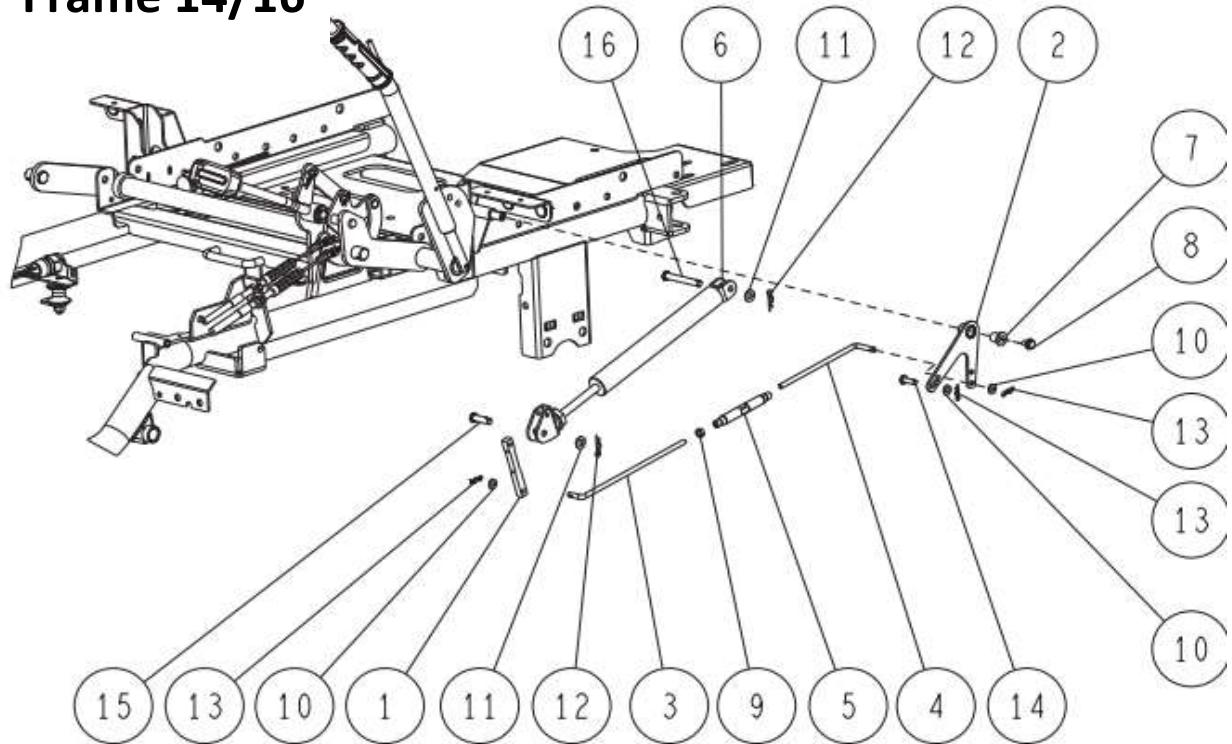

Frame 14/16

Ref.	Parts Number	Parts Name	Quantity	
-	0322-73700	Gas Spring Free Lock Type(FLC75- 60) set	1	1,6
-	0244-11000	Adjusting Rod Assy	1	3,4,5,9
1	0244-10500	Lock Pusher	1	
2	0244-11300	Push Rod Receiver CMP	1	
3	0244-11400	Adjuster Rod (R)	1	
4	0244-11500	Adjuster Rod (L)	1	
5	0244-11600	Turn Buckle (Pipe Type)	1	
6	0322-73900	Gas Spring Free Lock Type(FLC75- 60)	1	
7	0352-77100	Bush (Resin) 10.15.18	1	
8	89-1137-060122	Hexagonal Bolt (PW) M6*12	1	
9	89-1511-060042	Hexagonal Nut M6	1	
10	89-1711-060002	Flat Washer 6	3	
11	89-1711-080002	Flat Washer 8	2	
12	89-2131-080002	Snap Pin 8	2	
13	89-2132-060002	Snap Pin 6 (with stopper)	3	
14	89-2181-060202	Flat Head Pin 6*20	1	
15	89-2181-080282	Flat Head Pin 8*28	1	
16	89-2181-080602	Flat Head Pin 8*60	1