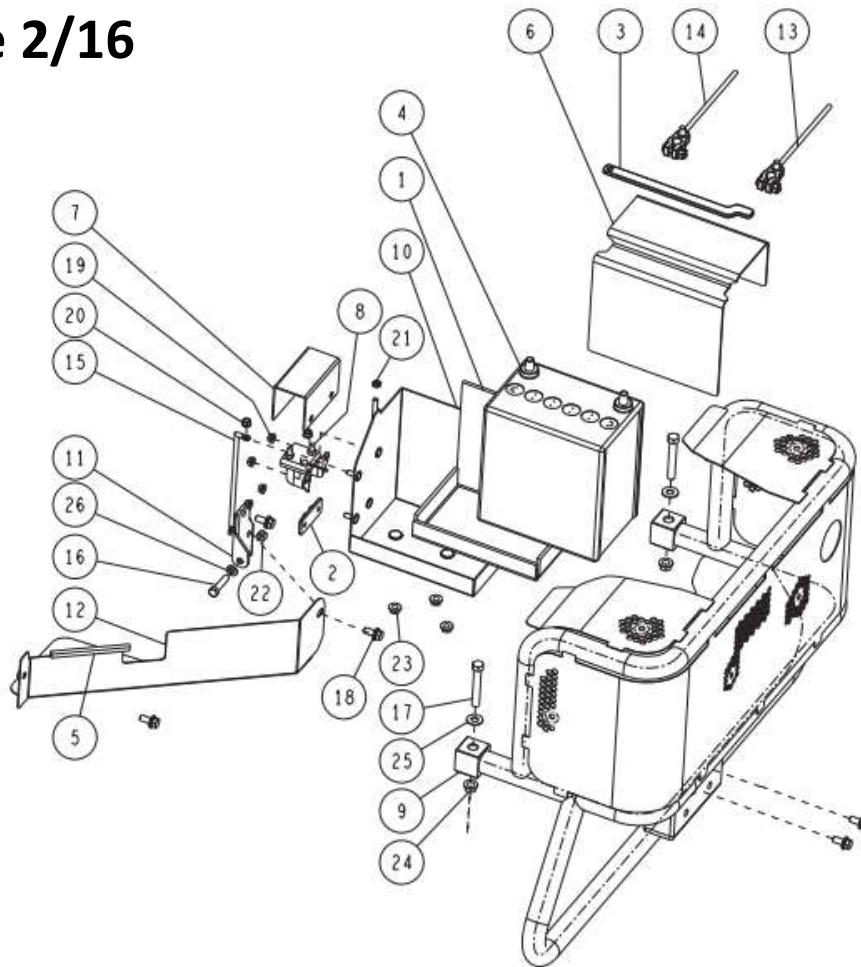

Parts catalogue

Rabbit Mower

(EXPORT MODEL)

RM984 / RM984X

MODEL	CODE
RM984/K ASIA	0342-○○○○

CONTENTS

Fig.1	Frame -----	1
Fig.2	Transmission & HST -----	17
Fig.3	Transmission -----	18
Fig.4	HST -----	26
Fig.5	Rear Wheel -----	28
Fig.6	Front Wheel -----	30
Fig.7	Handle -----	34
Fig.8	Front -----	37
Fig.9	Control -----	42
Fig.10	Cutting Cover -----	45
Fig.11	Seat -----	51
Fig.12	Engine (Kawasaki) -----	54
Fig.14	abel -----	57

Update : July.2023

MEMO

1/58 Frame 1/16

Ref.	Parts Number	Parts Name	Quantity		
1	0352-72500	Step Rubber	1		
2	83-1484-369-00	Clip (5347)	20		

Ref.	Parts Number	Parts Name	Quantity		
1	80-1482-971-00	Cushion Rubber (Battery)	1		
2	0207-79200	Fuse Box Bracket	1		
3	0244-60810	Battery Setting Stay	1		
4	0244-70500	Battery (40B-19R)	1		
5	0301-60400	Rubber 110L	1		
6	0312-71600	Battery Cover	1		
7	0312-72900	Magnet Switch Cover	1		
8	0322-73500	Magnet Switch	1		
9	0352-2060H	Sub Frame CMP (Metallic Grey)	1		
10	0352-2310H	Battery Carrier CMP (Metallic Grey)	1		
11	0352-25400	Transmission Hunger Stay CMP	1		
12	0352-2550H	Rear Belt Cover (Metallic Grey)	1		
13	0352-74700	Battery Cord (+) MG-BAT	1		
14	0352-74800	Battery Cord (-) E-BAT	1		
15	0352-74900	Battery Cord (+) SEL-MG	1		
16	89-1211-080352	Mini Hexagonal Bolt M8*35	1		
17	89-1213-100652	Mini Hexagonal Bolt (8T) M10*65	2		
18	89-1233-080202	Mini Hexagonal Bolt (PWSW) M8*20	5		
19	89-1531-060042	Flange Nut M6	4		
20	89-1541-060042	Hexagonal Nut (SW) M6	2		
21	89-1551-060002	Hexagonal U Nut M6	1		
22	89-1561-080002	Mini Hexagonal U Nut M8	1		
23	89-1631-080042	Flange Mini Hexagonal Nut M8	3		
24	89-1631-100042	Flange Mini Hexagonal Nut M10	2		
25	89-1714-100002	Flat Washer 10	2		
26	89-1750-080002	Spring Washer 8	1		