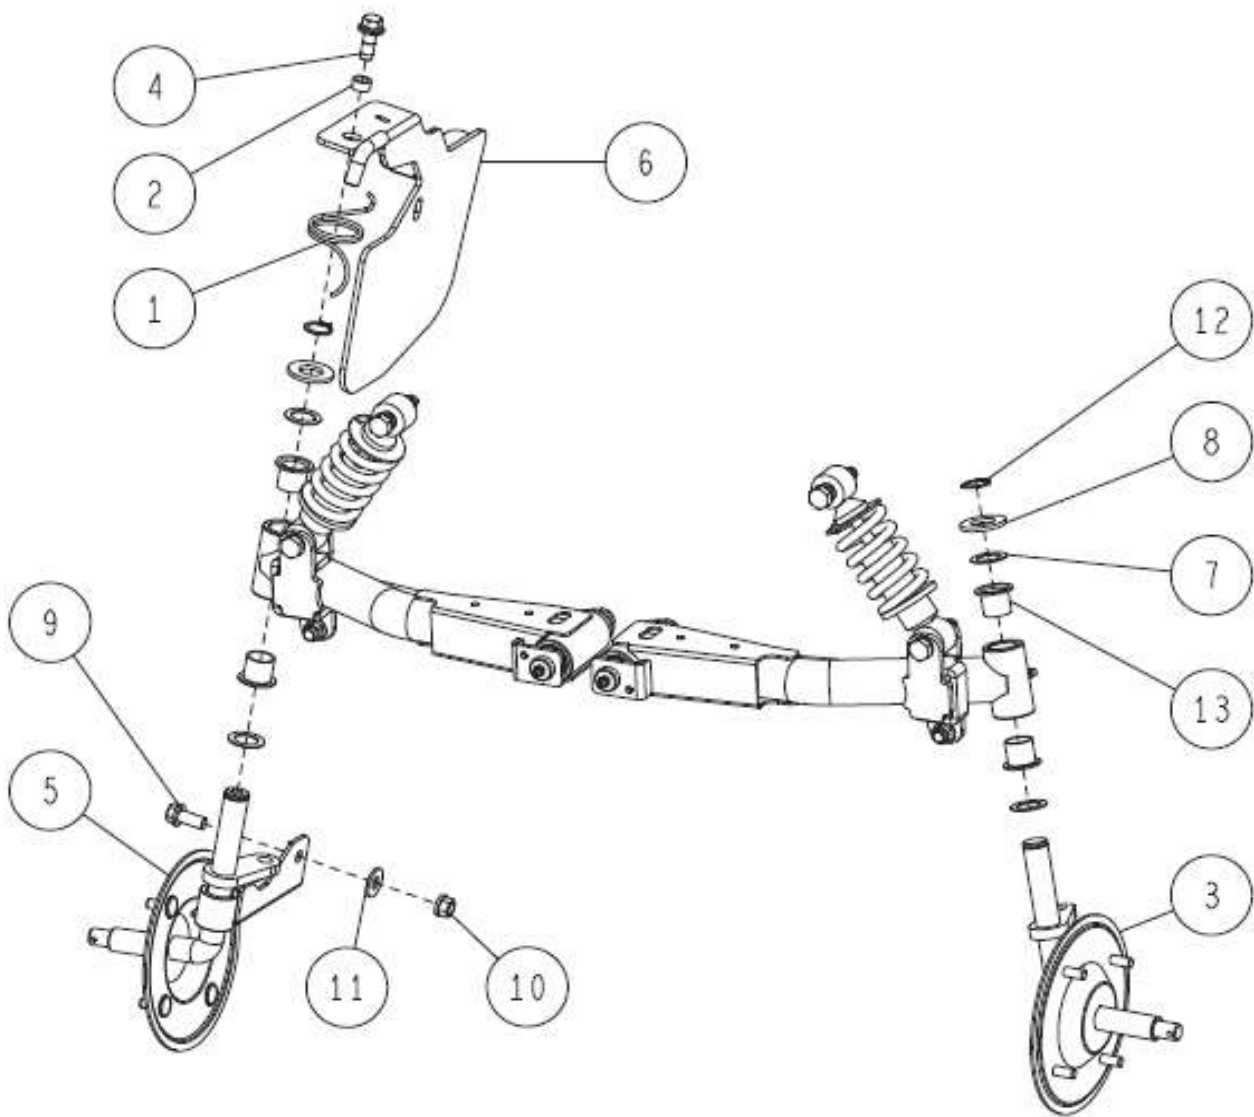

39/58 Front 3/5

Ref.	Parts Number	Parts Name	Quantity		
1	0259-30500	Protector Return Spring	1		
2	0259-30600	Protector Collar	1		
3	0281-3021H	King Pin (L) CMP (Metallic Grey)	1		
4	0312-74300	Hexagonal Bolt (7T-SW.PW) M10*30 (Meck)	1		
5	0348-3030H	King Pin (R) CMP (Metallic Grey)	1		
6	0352-3050H	Shatterproof Guard (Metallic Grey)	1		
7	83-1310-371-00	Thrust Washer 20*30*1.0	4		
8	83-1490-337-00	Washer 20*38*3.2	2		
9	89-1232-100252	Mini Hexagonal Bolt (SW) M10*25	1		
10	89-1543-100002	Mini Hexagonal Nut (SW) M10	1		
11	89-1713-100002	Flat Washer 10 (large)	1		
12	89-2511-000200	Snap Ring (S20)	2		
13	89-3511-020200	DU Bush 20.20.31F	4