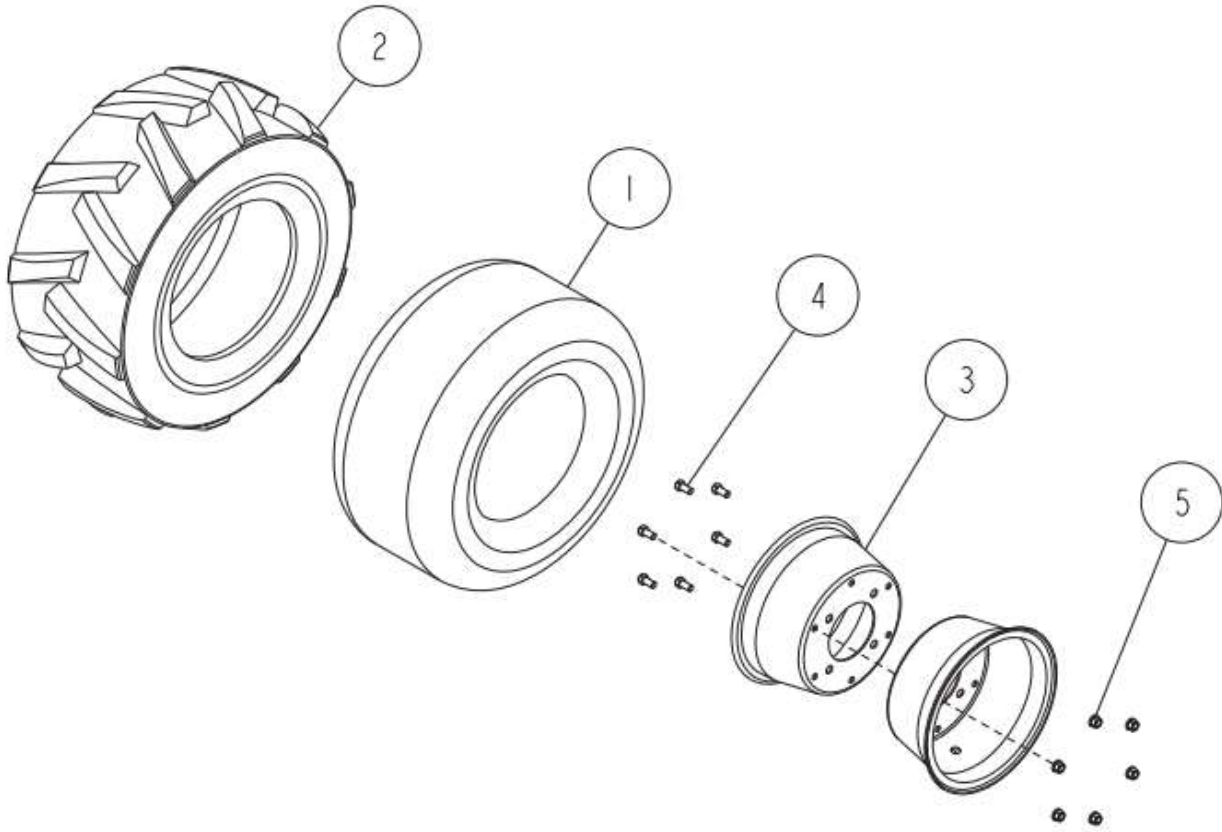

29/58 Rear Wheel 2/2

Ref.	Parts Number	Parts Name	Quantity		
1	0244-78300	Tire Tube 17*8.00-8	1		
2	0244-78610	Tire 17*8.00-8	1		
3	0244-78800	Wheel Assy 17*800-8	1		
4	89-1213-080162	Mini Hexagonal Bolt (8T) M8*16	6		
5	89-1543-080002	Mini Hexagonal Nut (SW) M8	6