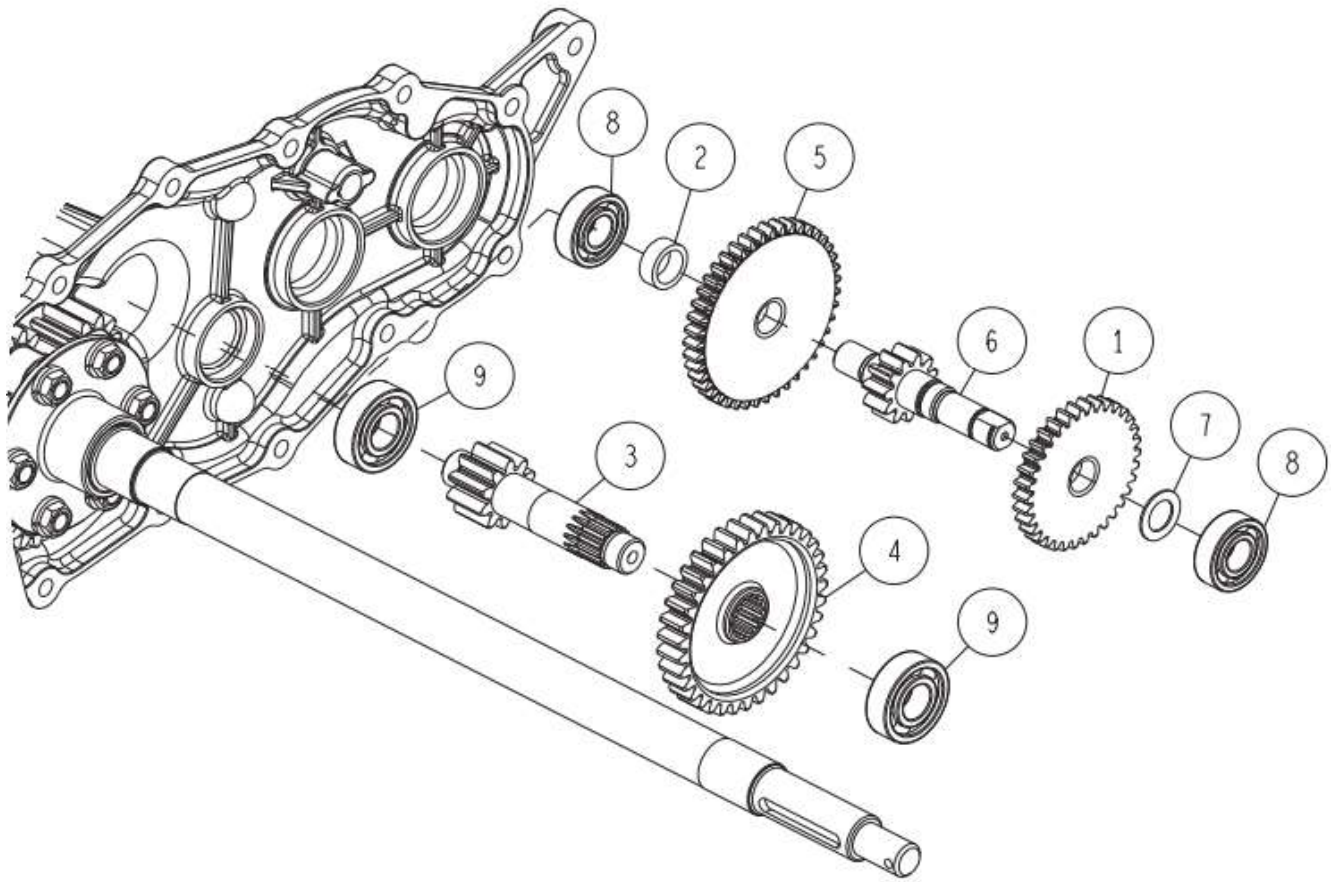

23/58 Transmission 6/8

Ref.	Parts Number	Parts Name	Quantity		
1	0207-01310	Brake Shaft 34T Gear	1		
2	0207-01500	Brake Shaft Collar 8	1		
3	0244-00400	D Axle	1		
4	0312-00800	D Axle 35T Gear	1		
5	0312-00900	Brake Axle 43T Gear	1		
6	0312-01400	Brake Shaft	1		
7	83-1020-361-00	Thrust Washer 15*24*1.0	1		
8	89-3111-062024	Bearing 6202	2		
9	89-3111-062034	Bearing 6203	2