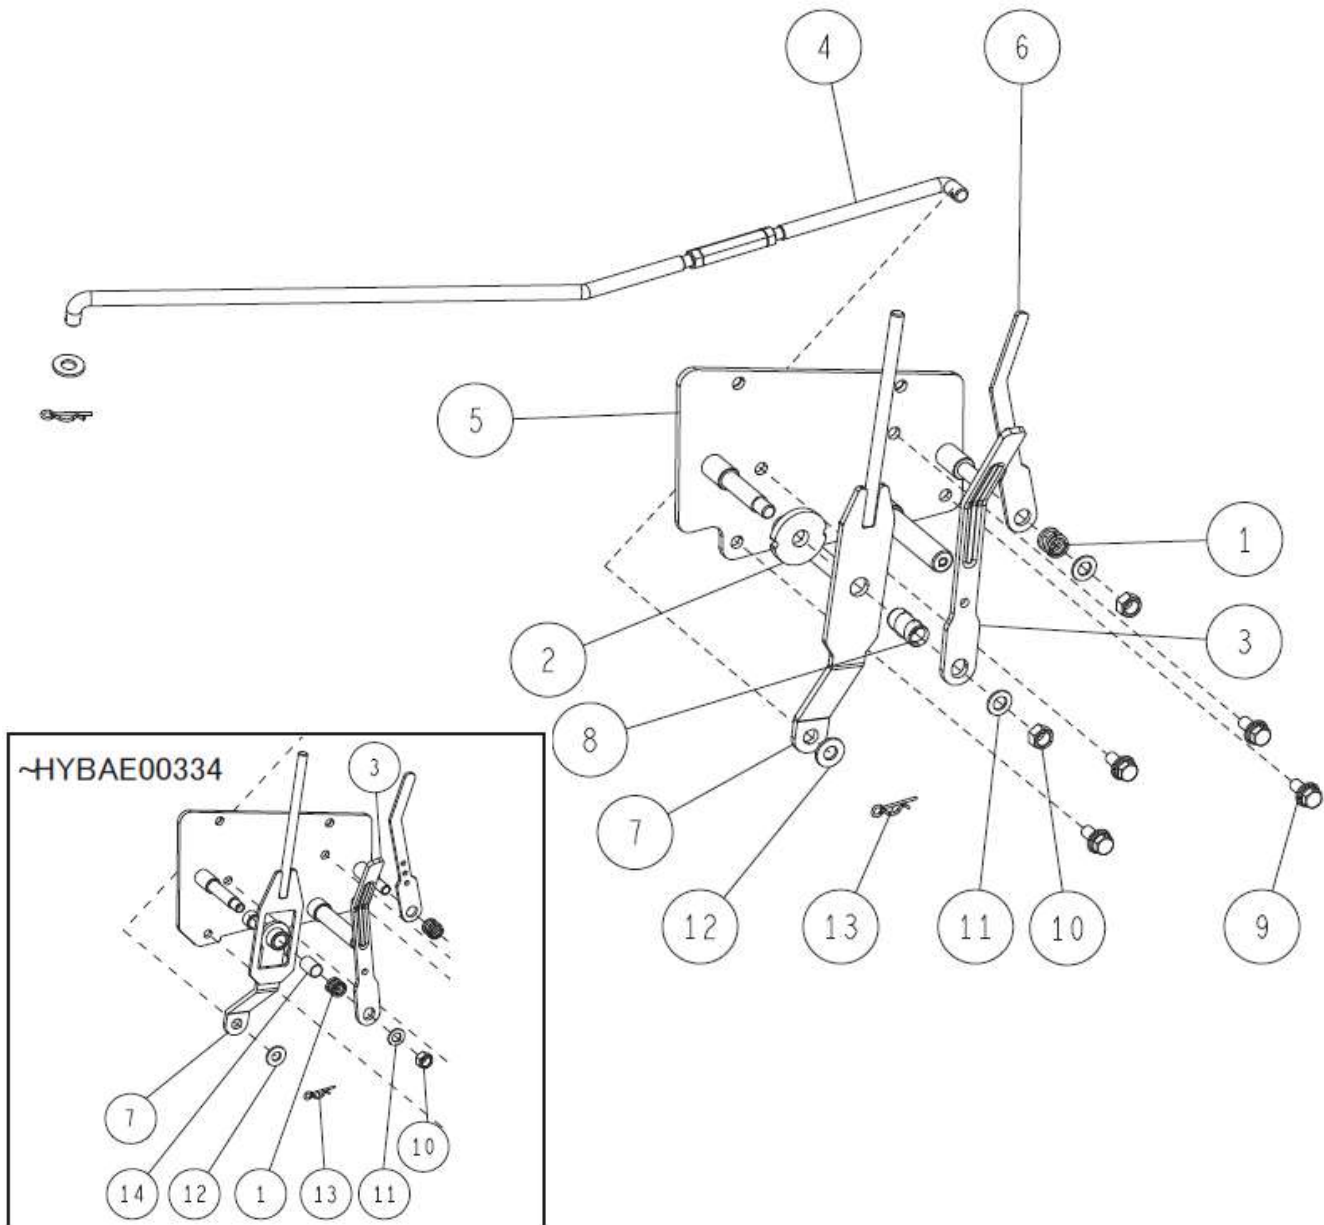

44/58 Control 3/3

Ref.	Parts Number	Parts Name	Quantity	
-	0352-11000	Sub-transmission Arm Lever Replacement KIT	1	2, 7, 8
1	80-1020-263-00	Control Lever Shaft Spring	1	
2	0221-76100	Washer 12*40*6	1	
3	0244-13200	Differential Lock Lever CMP	1	
4	0244-14500	Sub Change Rod Assy	1	
5	0352-1110H	Change Bracket CMP (Metallic Grey)	1	
6	0352-11400	Forward Fixed Lever	1	
7	0352-11710	Sub-transmission arm CMP	1	HYBAF00335~
	0352-11700	Sub-transmission arm CMP	1	~HYBAE00334
8	0352-73700	Open/Close Lever Spring	1	HYBAF00335~
9	89-1233-080202	Mini Hexagonal Bolt (PWSW) M8*20	4	
10	89-1561-100002	Mini Hexagonal U Nut M10	2	
11	89-1711-100002	Flat Washer 10*18*1.6	2	
12	89-1712-100002	Flat Washer 10*21*2.1	2	
13	89-2131-100002	Snap Pin 10	2	
14	0352-77200	Bush (Resin) 12.20	1	~HYBAE00334