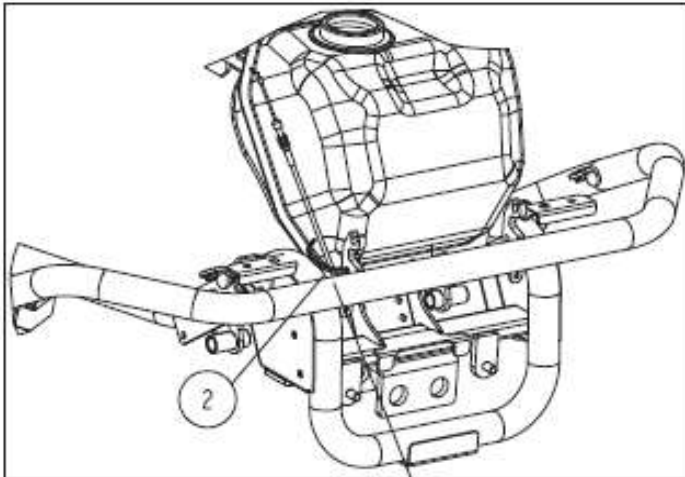

56/58 Wire band mounting position

機番HYBAE00330~

Reduces throttle wire deflection