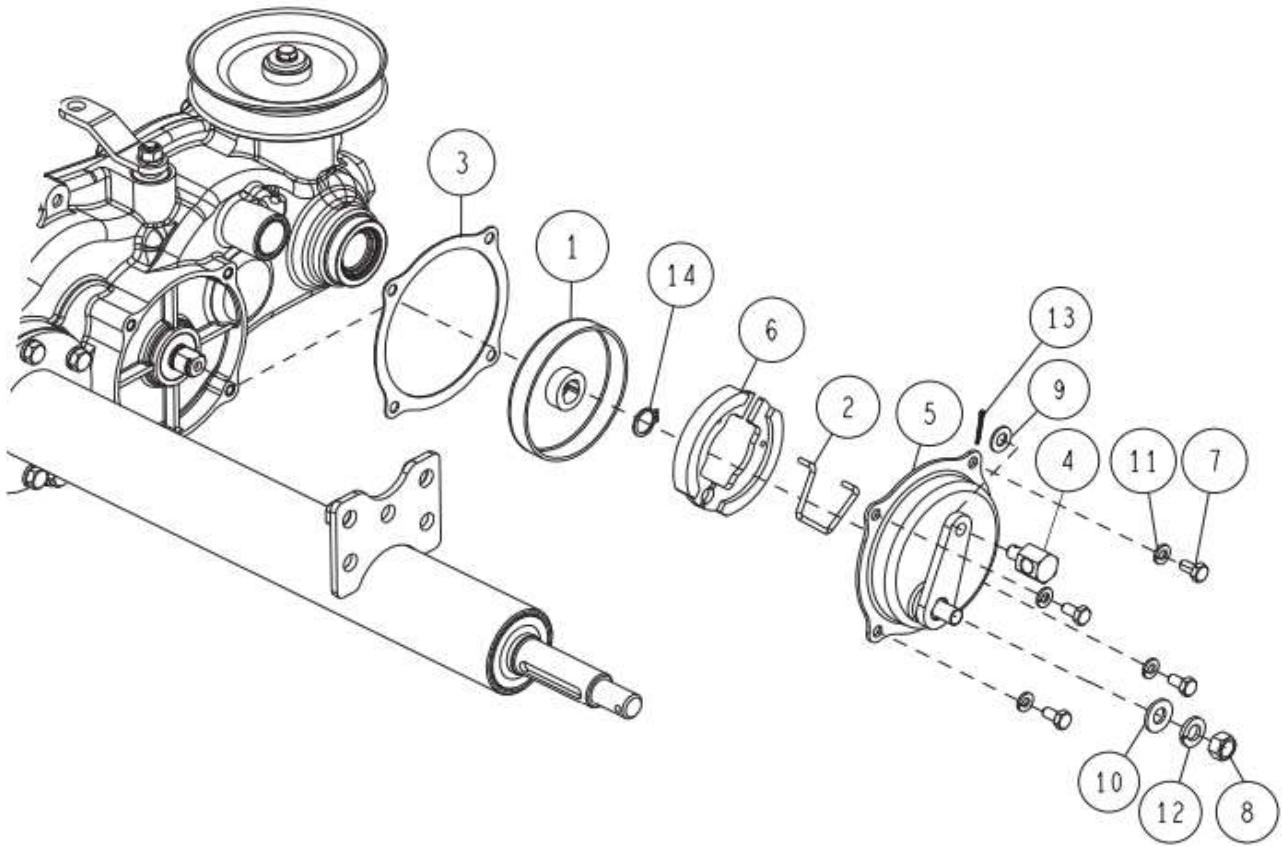

18/58 Transmission 1/8

Ref.	Parts Number	Parts Name	Quantity	
-	0207-73000	Brake Assy	1	1,3,5
-	0207-73100	Brake Cap Assy	1	1,5
1	80-1030-282-00	Brake Drum (PA-7)	1	
2	80-1030-285-00	Spring for Brake Shoe Return	1	
3	0308-00300	Brake Cover PK (PA-7)	1	
4	0207-10300	Brake Joint	1	
5	0207-73200	Brake Cap Assy	1	Incle, 2,6,8,10,12,
6	0244-88100	Brake Shoe Set (PA-7)	1	1 Set = 2pcs
7	89-1113-060122	Hexagonal Bolt (8T) M6*12	4	
8	89-1611-100042	Mini Hexagonal Nut M10	1	
9	89-1711-080002	Flat Washer 8	1	
10	89-1714-100002	Flat Washer 10	1	
11	89-1750-060002	Spring Washer 6	4	
12	89-1750-100002	Spring Washer 10	1	
13	89-2120-200152	Split Pin 2*15	1	
14	89-2511-000150	Snap Ring (S15)	1