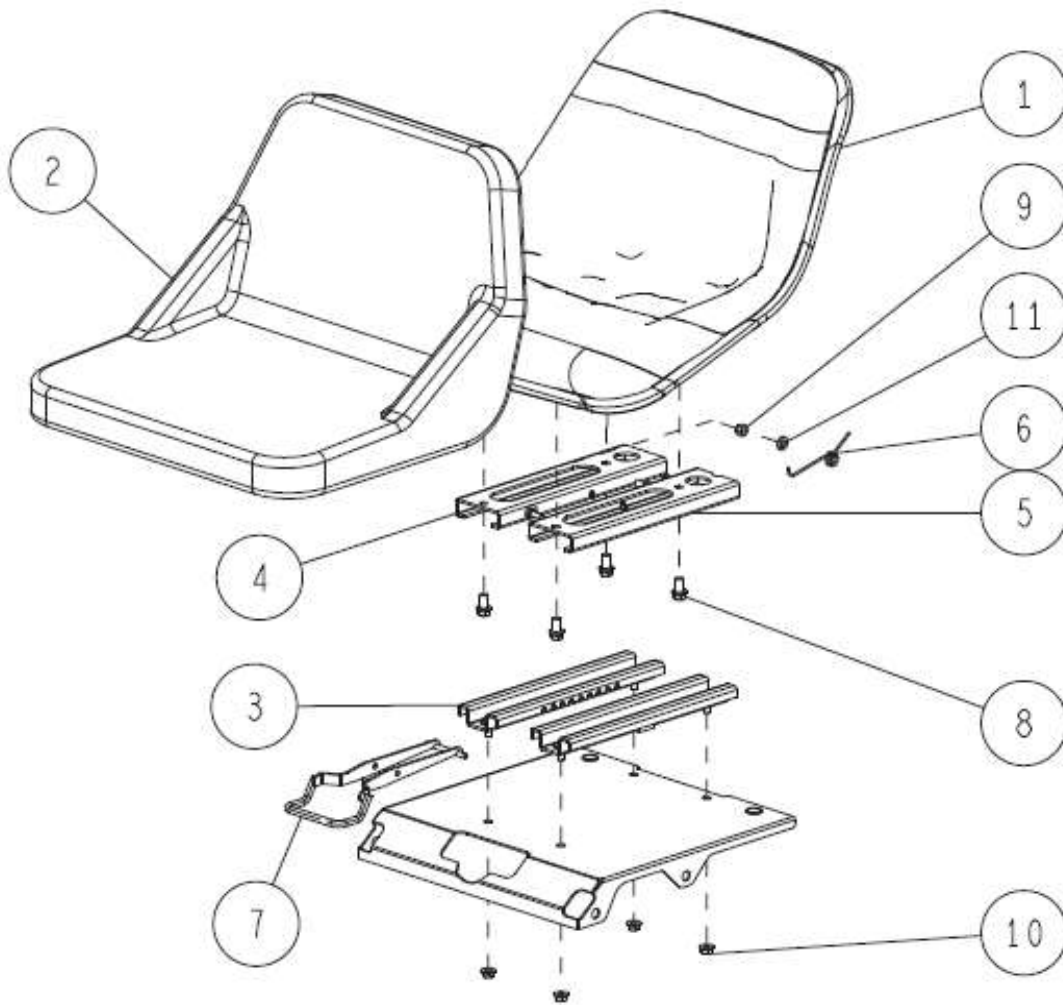

52/58 Seat 2/3

Ref.	Parts Number	Parts Name	Quantity		
1	0284-78100	Seat K4 (Black)	1		
2	0322-73100	Seat Cover (option)	1		
3	0341-2120H	Lower Slide CMP (Metallic Grey)	2		
4	0341-2130H	Upper Slide CMP (R) (Metallic Grey)	1		
5	0341-2140H	Upper Slide CMP (L) (Metallic Grey)	1		
6	0341-21500	Seat Lever Spring	1		
7	0341-2180H	Slide Lever CMP (Metallic Grey)	1		
8	89-1233-080202	Mini Hexagonal Bolt (PWSW) M8*20	4		
9	89-1561-080002	Mini Hexagonal U Nut M8	1		
10	89-1631-080042	Flange Mini Hexagonal Nut M8	4		
11	89-1711-080002	Flat Washer 8	1