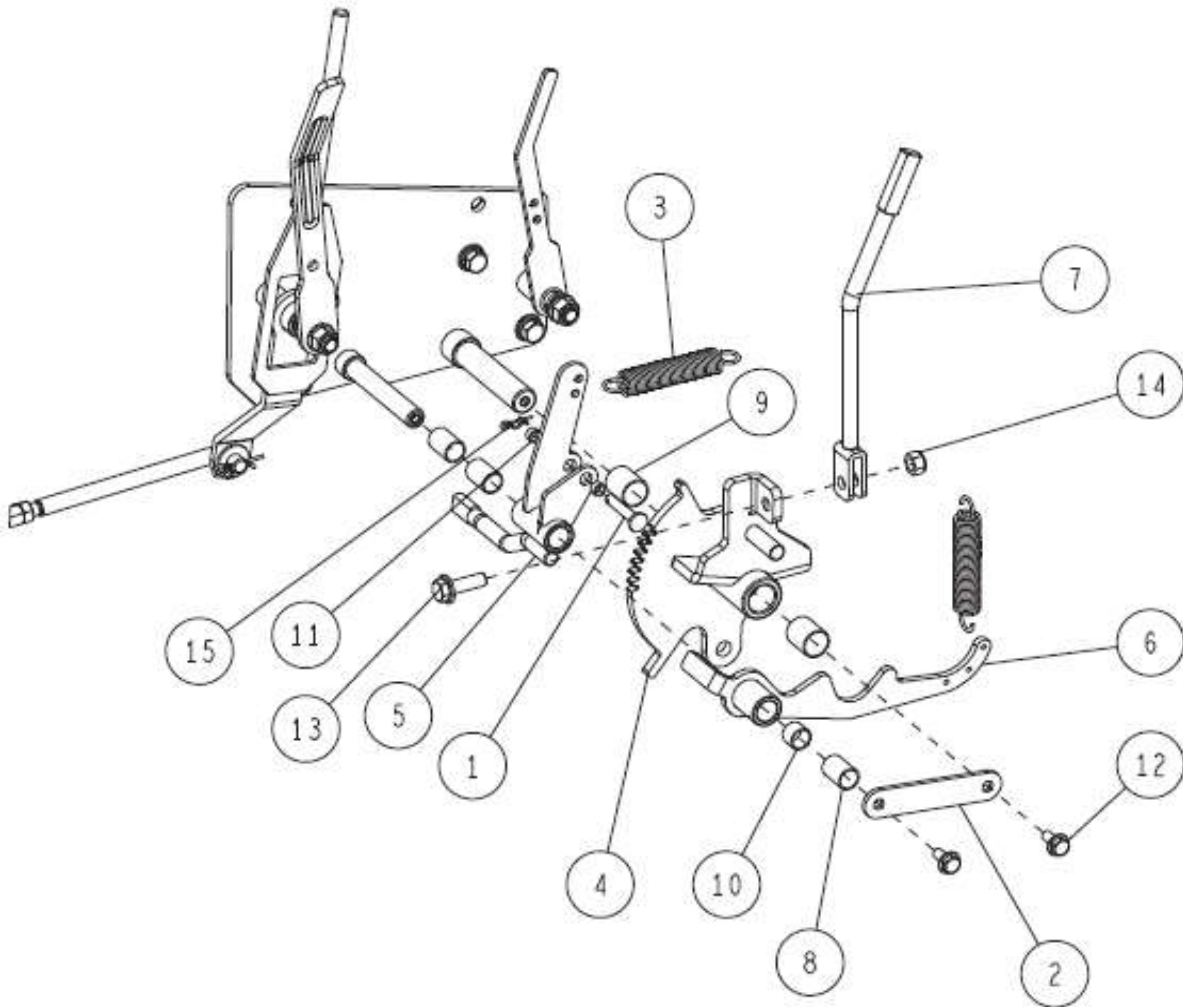

43/58 Control 2/3

Ref.	Parts Number	Parts Name	Quantity		
1	0001-51200	Flat Head Pin 6*30	1		
2	0207-1161H	Change Beam (Metallic Grey)	1		
3	0219-60800	Rotary Pull Spring	2		
4	0352-11300	Change Lever Guide CMP	1		
5	0352-1150H	Control Latch CMP (Metallic Grey)	1		
6	0352-1160H	Change Return Arm CMP (Metallic Grey)	1		
7	0352-12200	Shift Lever CMP	1		
8	0352-77200	Bush (Resin) 12.20	3		
9	0352-77400	Bush (Resin) 16.20	2		
10	0352-77800	Bush (Resin) 12.10	1		
11	0352-78700	Bush (Resin) 6.4	2		
12	89-1137-060152	Hexagonal Bolt (PW) M6*15	2		
13	89-1253-080252	Flange Mini Hexagonal Bolt (8T) M8*25	1		
14	89-1561-080002	Mini Hexagonal U Nut M8	1		
15	89-2132-060002	Snap Pin 6 (with stopper)	1