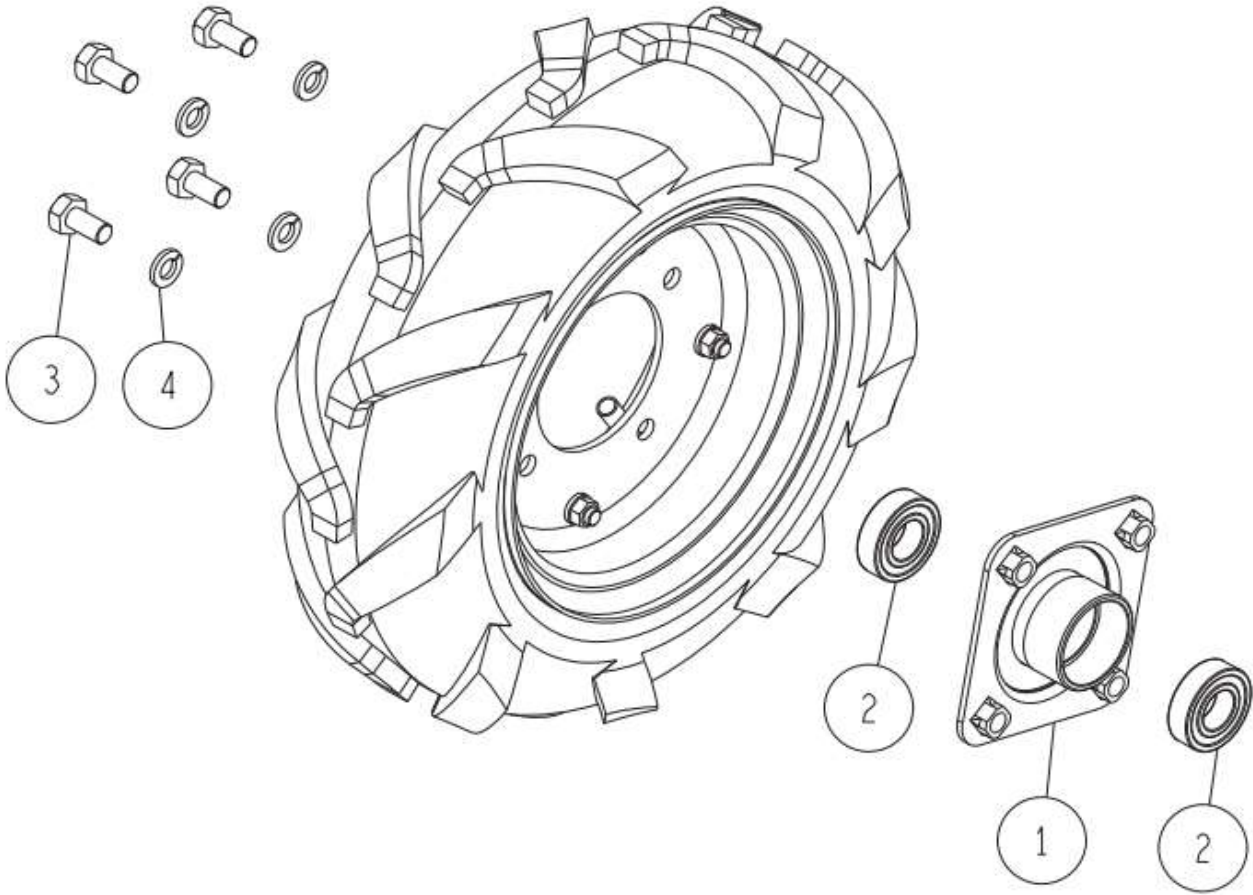

32/58 Front Wheel (Right) 1/2

Ref.	Parts Number	Parts Name	Quantity		
1	0207-30411	Front Wheel Boss CMP (White)	1		
2	0342-77700	Bearing 6004 2NSE-NB	2		
3	89-1113-100202	Hexagonal Bolt (8T) M10*20	4		
4	89-1750-100002	Spring Washer 10	4