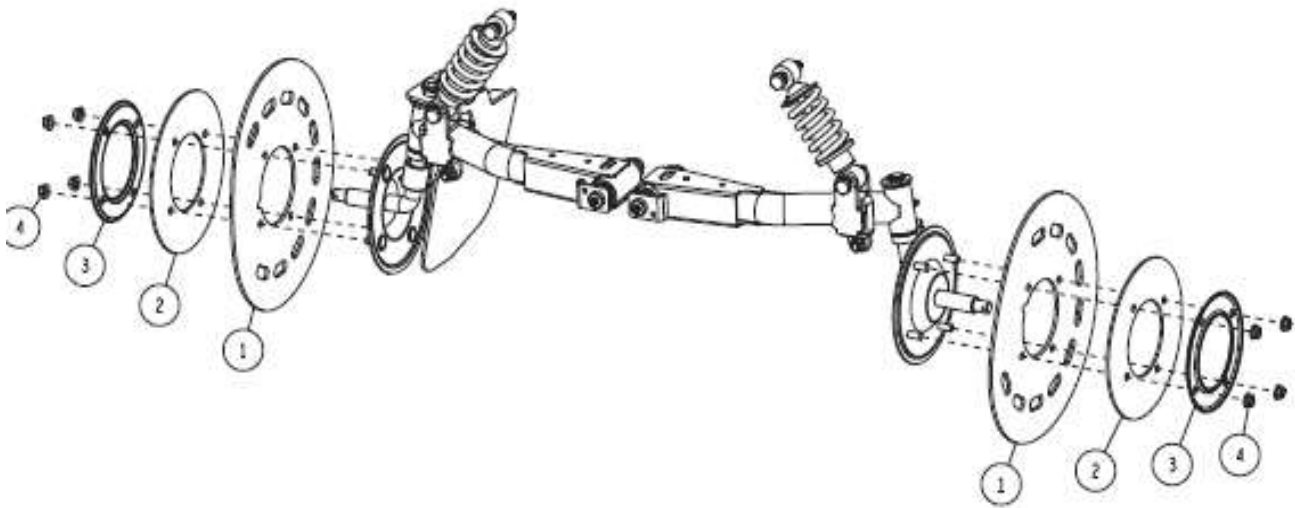

Ref.	Parts Number	Parts Name	Quantity		
1	0207-30600	Front Wheel Rubber Cover	2		
2	0207-30800	Front Wheel Rubber Cover (IN) for 7inch	2		
3	0207-30900	Front Wheel Rubber Cover Support	2		
4	89-1631-080042	Flange Mini Hexagonal Nut M8	8