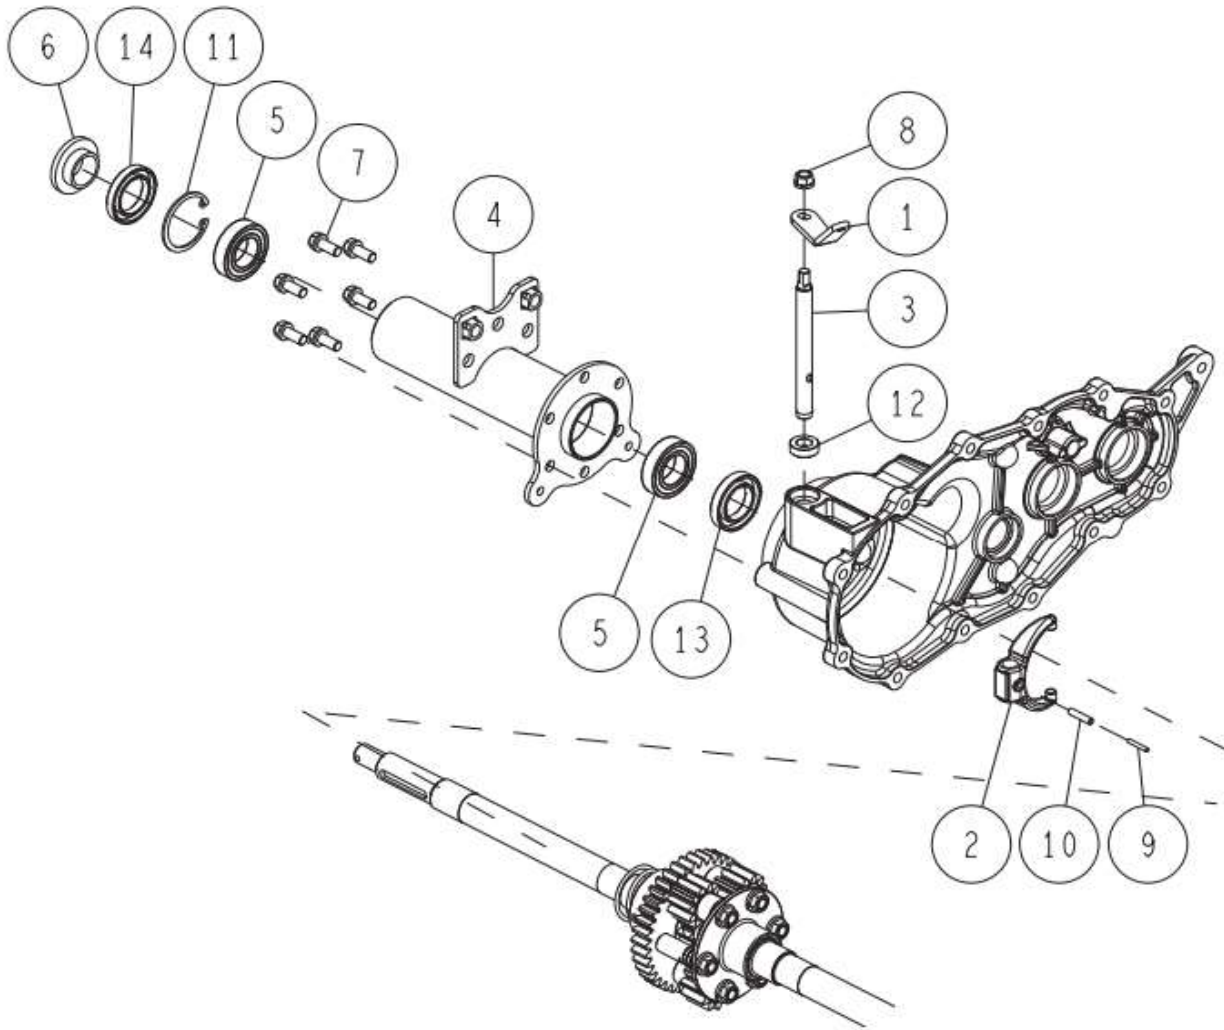

24/58 Transmission 7/8

Ref.	Parts Number	Parts Name	Quantity		
	0244-08000	Oil Seal 25.47.15(with DP)	1	6 , 14	
1	80-1488-153-00	Differential Lock Arm	1		
2	80-1830-113-00	Differential Lock Fork	1		
3	0207-01800	Differential Lock Fork Shaft	1		
4	0312-0120H	Axle Case (R) CMP (Metallic Grey)	1		
5	0342-77800	Bearing 6005 2NSE-NB	2		
6	83-1415-663-00	Oil Seal adapter DP 25.30.15	1		
7	89-1232-080202	Mini Hexagonal Bolt (SW) M8*20	6		
8	89-1543-080002	Mini Hexagonal Nut (SW) M8	1		
9	89-2111-030020	Spring Pin 3*20	1		
10	89-2111-050022	Spring Pin 5*22	1		
11	89-2512-000470	Snap Ring (R47)	1		
12	89-5121-122207	Oil Seal UE 12.22.7	1		
13	89-5121-284708	Oil Seal UE 28.47.8	1		
14	89-5121-304707	Oil Seal UE 30.47.7	1