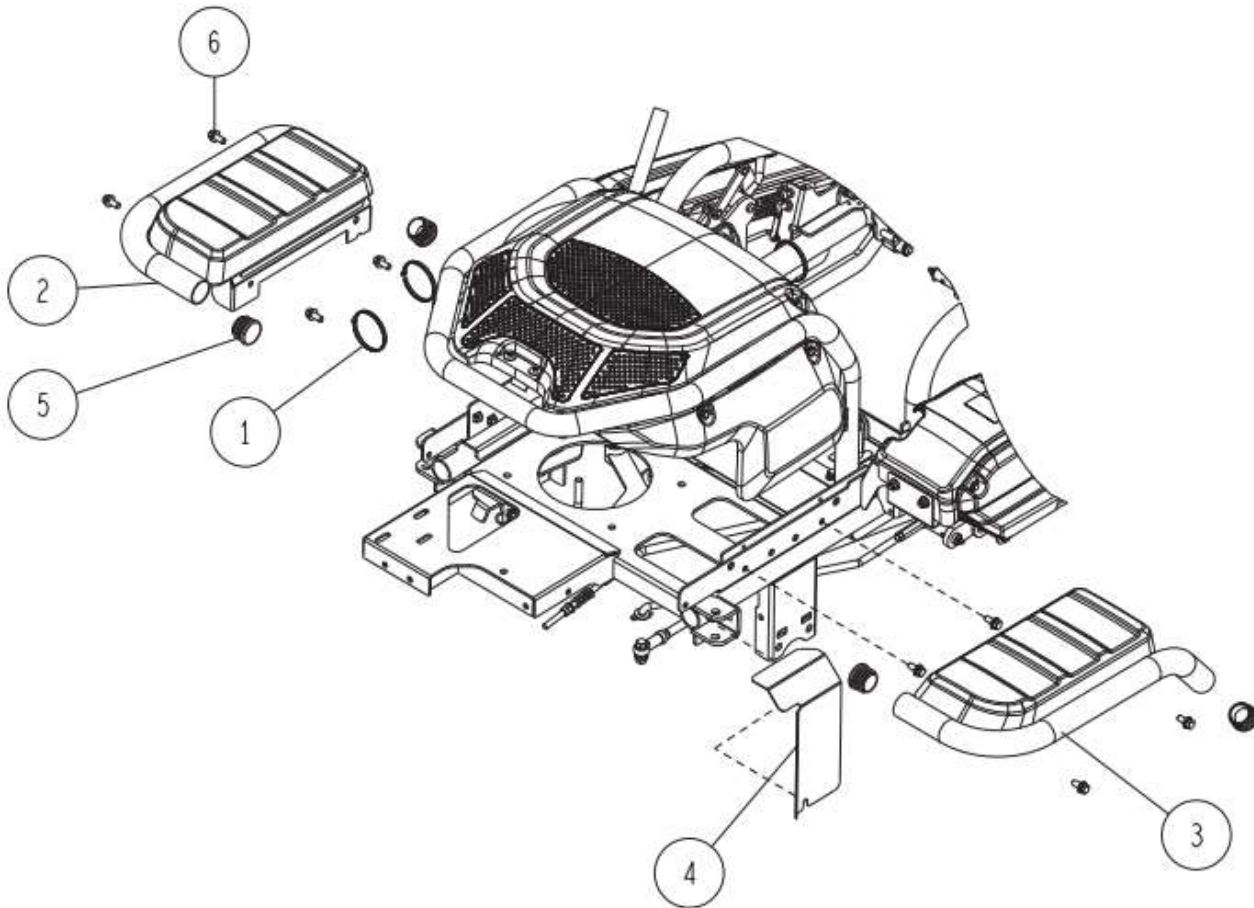

Ref.	Parts Number	Parts Name	Quantity		
1	0341-71200	Wire Band 200L	2		
2	0352-2030G	Fender Pipe (L) CMP (Green)	1		
3	0352-2040G	Fender Pipe (R) CMP (Green)	1		
4	0352-4060H	Muffler Guard (Metallic Grey)	1		
5	0352-73800	Seal Cap ϕ38.1	4		
6	89-1233-080202	Mini Hexagonal Bolt (PWSW) M8*20	8