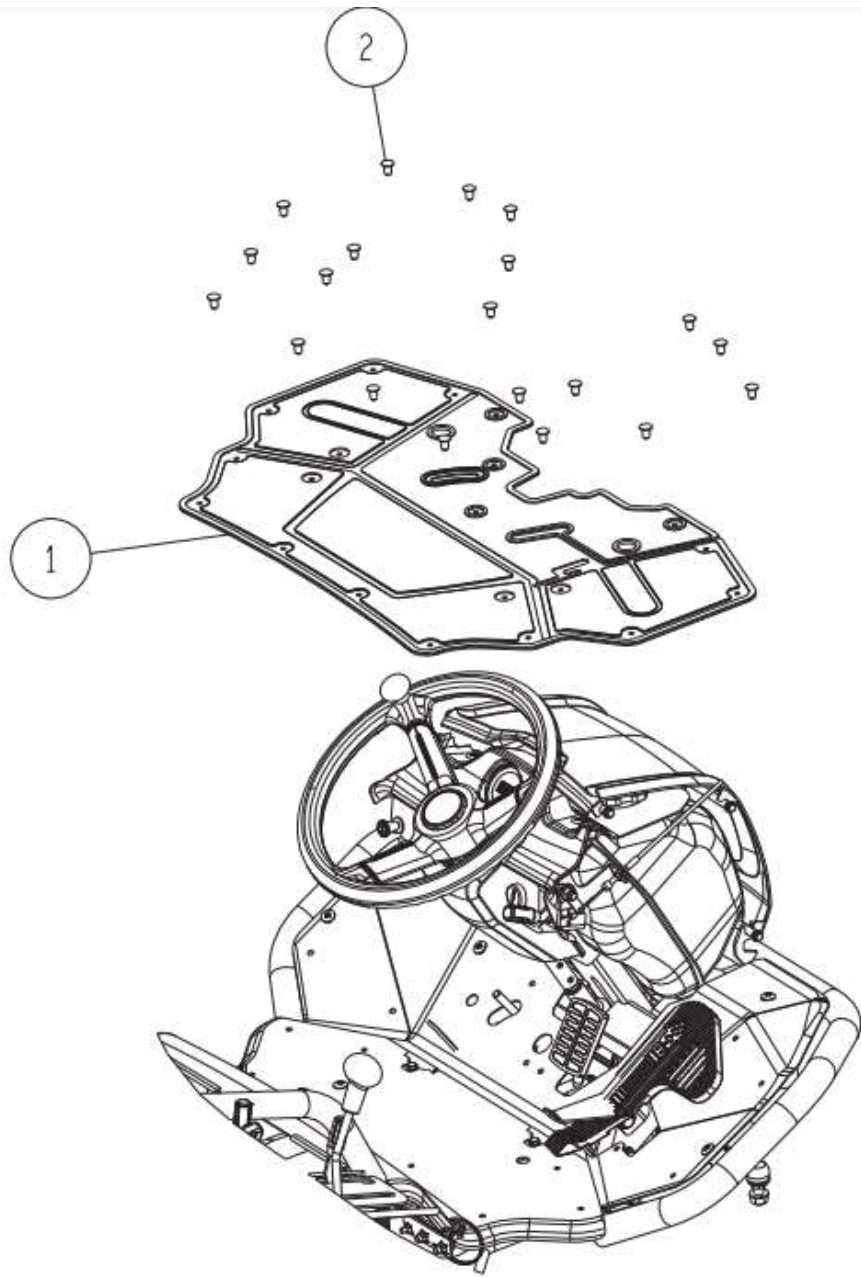

Parts catalogue

Rabbit Mower

(EXPORT MODEL)

RM984 / RM984X

MODEL	CODE
RM984/K ASIA	0342-○○○○

CONTENTS

Fig.1	Frame -----	1
Fig.2	Transmission & HST -----	17
Fig.3	Transmission -----	18
Fig.4	HST -----	26
Fig.5	Rear Wheel -----	28
Fig.6	Front Wheel -----	30
Fig.7	Handle -----	34
Fig.8	Front -----	37
Fig.9	Control -----	42
Fig.10	Cutting Cover -----	45
Fig.11	Seat -----	51
Fig.12	Engine (Kawasaki) -----	54
Fig.14	abel -----	57

Update : July.2023

MEMO

1/58 Frame 1/16

Ref.	Parts Number	Parts Name	Quantity		
1	0352-72500	Step Rubber	1		
2	83-1484-369-00	Clip (5347)	20		

Ref.	Parts Number	Parts Name	Quantity		
1	80-1482-971-00	Cushion Rubber (Battery)	1		
2	0207-79200	Fuse Box Bracket	1		
3	0244-60810	Battery Setting Stay	1		
4	0244-70500	Battery (40B-19R)	1		
5	0301-60400	Rubber 110L	1		
6	0312-71600	Battery Cover	1		
7	0312-72900	Magnet Switch Cover	1		
8	0322-73500	Magnet Switch	1		
9	0352-2060H	Sub Frame CMP (Metallic Grey)	1		
10	0352-2310H	Battery Carrier CMP (Metallic Grey)	1		
11	0352-25400	Transmission Hunger Stay CMP	1		
12	0352-2550H	Rear Belt Cover (Metallic Grey)	1		
13	0352-74700	Battery Cord (+) MG-BAT	1		
14	0352-74800	Battery Cord (-) E-BAT	1		
15	0352-74900	Battery Cord (+) SEL-MG	1		
16	89-1211-080352	Mini Hexagonal Bolt M8*35	1		
17	89-1213-100652	Mini Hexagonal Bolt (8T) M10*65	2		
18	89-1233-080202	Mini Hexagonal Bolt (PWSW) M8*20	5		
19	89-1531-060042	Flange Nut M6	4		
20	89-1541-060042	Hexagonal Nut (SW) M6	2		
21	89-1551-060002	Hexagonal U Nut M6	1		
22	89-1561-080002	Mini Hexagonal U Nut M8	1		
23	89-1631-080042	Flange Mini Hexagonal Nut M8	3		
24	89-1631-100042	Flange Mini Hexagonal Nut M10	2		
25	89-1714-100002	Flat Washer 10	2		
26	89-1750-080002	Spring Washer 8	1		