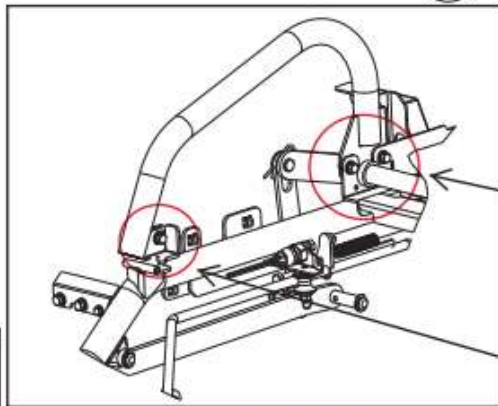

7/58 Frame 7/16

Bolted on the outside

*Same for the left

Bolted on the inside

Detailed drawing of side pipe CMP assembly (R)

Ref.	Parts Number	Parts Name	Quantity
1	0341-71200	Wire Band 200L	2
2	0352-2070G	Side Pipe CMP (Green)	2
3	0352-2320H	Relay Box Stay (Metallic Grey)	1
4	0352-7070G	Side Cowl (L) CMP (Green)	1
5	0352-7080G	Side Cowl (R) CMP (Green)	1
6	0352-71100	Side Panel (L)	1
7	0352-71200	Side Panel (R)	1
8	0352-79600	Earth Bolt (PW) M6*16	8
9	89-1233-080202	Mini Hexagonal Bolt (PWSW) M8*20	10
10	89-1631-080042	Flange Mini Hexagonal Nut M8	10