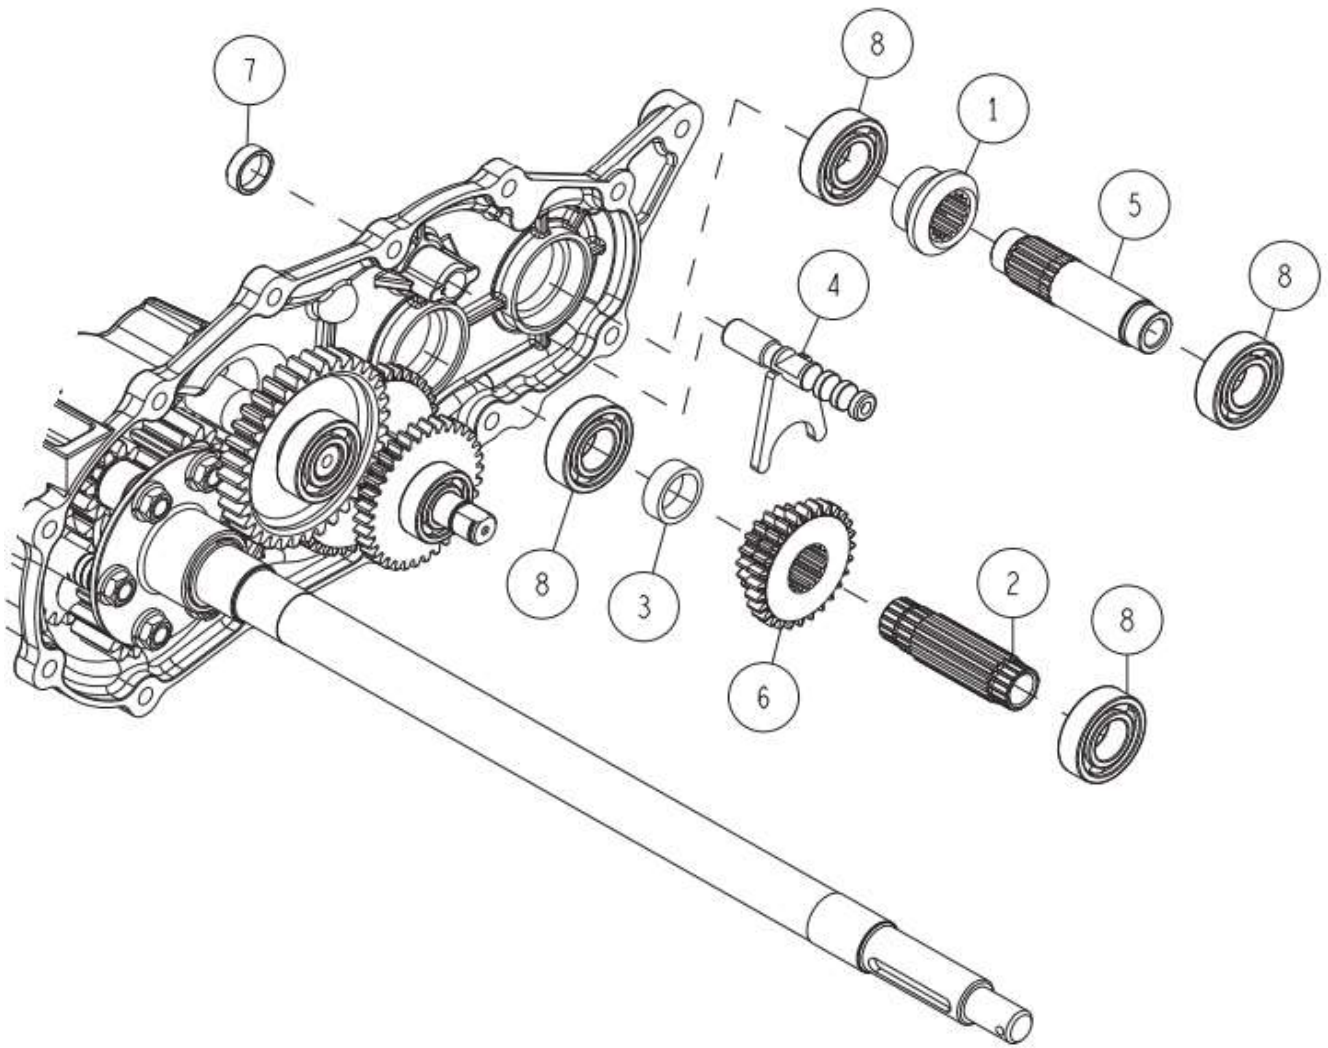

22/58 Transmission 5/8

Ref.	Parts Number	Parts Name	Quantity		
1	0207-00500	20T Spiral Mita Gear(R)	1		
2	0207-00700	C Axle	1		
3	0207-00800	C Axle Collar 9	1		
4	0207-01600	Shift Fork Shaft CMP	1		
5	0227-00100	B Axle	1		
6	0312-00700	Shift Gear 19-28	1		
7	83-1415-671-00	Seal Cap 22	1		
8	89-3111-060044	Bearing 6004	4