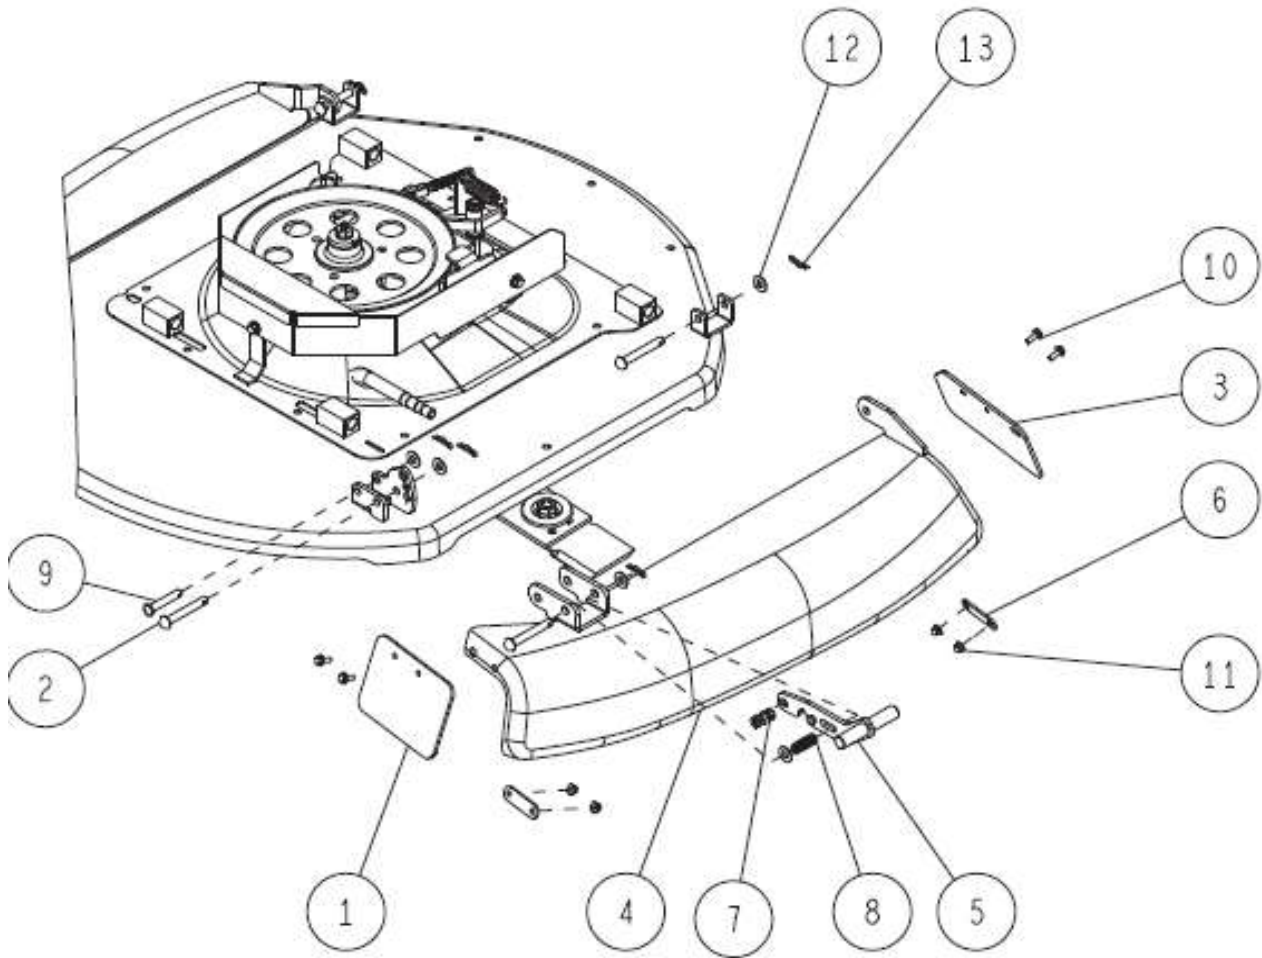

46/58 Cutting 2/6

Ref.	Parts Number	Parts Name	Quantity		
1	0244-61800	Side Flapper (Front)	1		
2	0244-63900	Round Head Pin 10*72	3		
3	0255-60800	Rear Side Flapper (Left A)	1		
4	0352-5030H	Left Cover CMP (Metallic Grey)	1		
5	0352-50500	Left Cover Adjustment Arm CMP	1		
6	0352-53100	Flapper Holder	2		
7	0352-73700	Open/Close Lever Spring	1		
8	0352-73900	Plate Spring	1		
9	83-1210-162-00	Round Headed Pin 10*55	1		
10	89-1137-060172	Hexagonal Bolt (PW) M6*17	4		
11	89-1581-060042	Flange Cap Nut M6	4		
12	89-1714-100002	Flat Washer 10	5		
13	89-2131-100002	Snap Pin 10	4