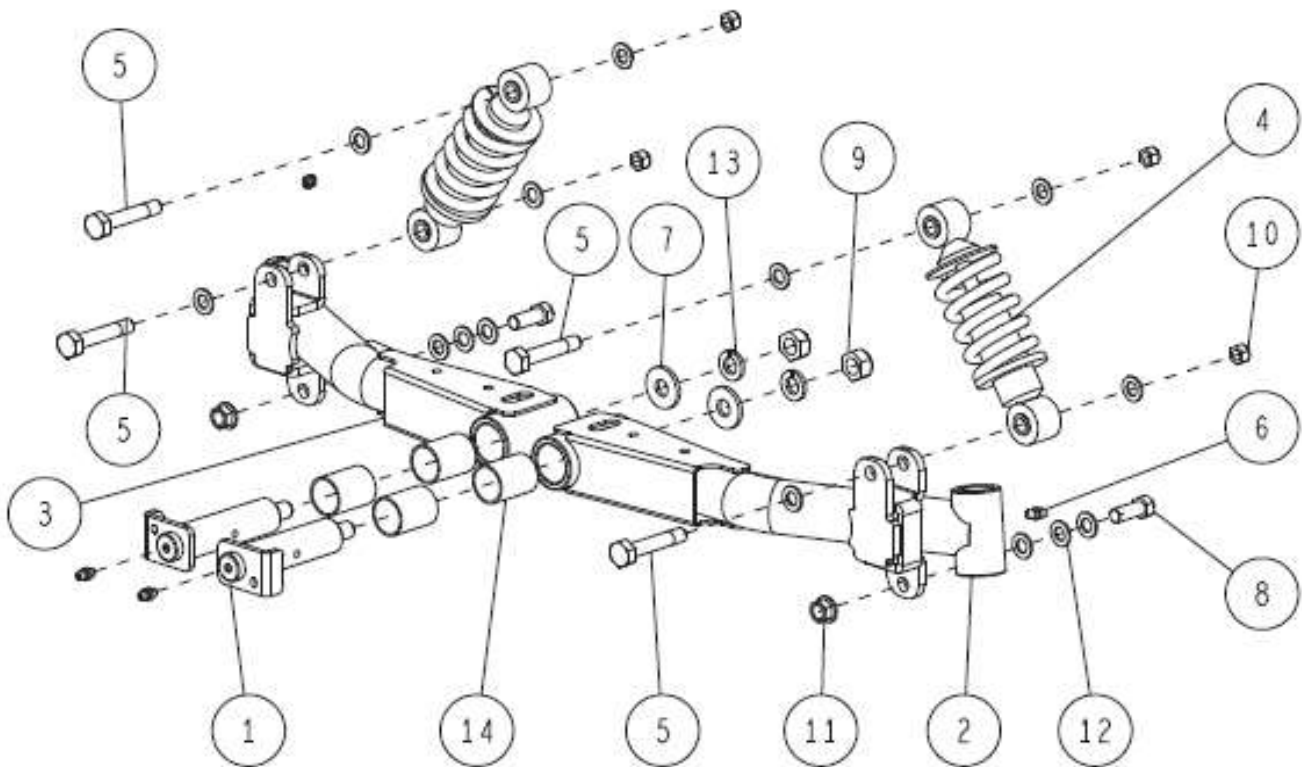

Ref.	Parts Number	Parts Name	Quantity		
1	0352-30200	Center Pin CMP	2		
2	0352-3030H	Front Axle (L) CMP (Metallic Grey)	1		
3	0352-3040H	Front Axle (R) CMP (Metallic Grey)	1		
4	0352-75100	Shock Absorber	2		
5	0352-75300	Hexagonal Bolt (8T) M10*54	4		
6	83-1415-975-00	Grease Nipple M6	4		
7	83-1481-328-00	Washer 12*30*3.2	2		
8	89-1213-100252	Mini Hexagonal Bolt (8T) M10*25	2		
9	89-1551-120002	Hexagonal U Nut M12	2		
10	89-1561-080002	Mini Hexagonal U Nut M8	4		
11	89-1631-100042	Flange Mini Hexagonal Nut M10	2		
12	89-1711-100002	Flat Washer 10*18*1.6	14		
13	89-1750-120002	Spring Washer 12	2		
14	89-3510-025350	DU Bush 25.35	4