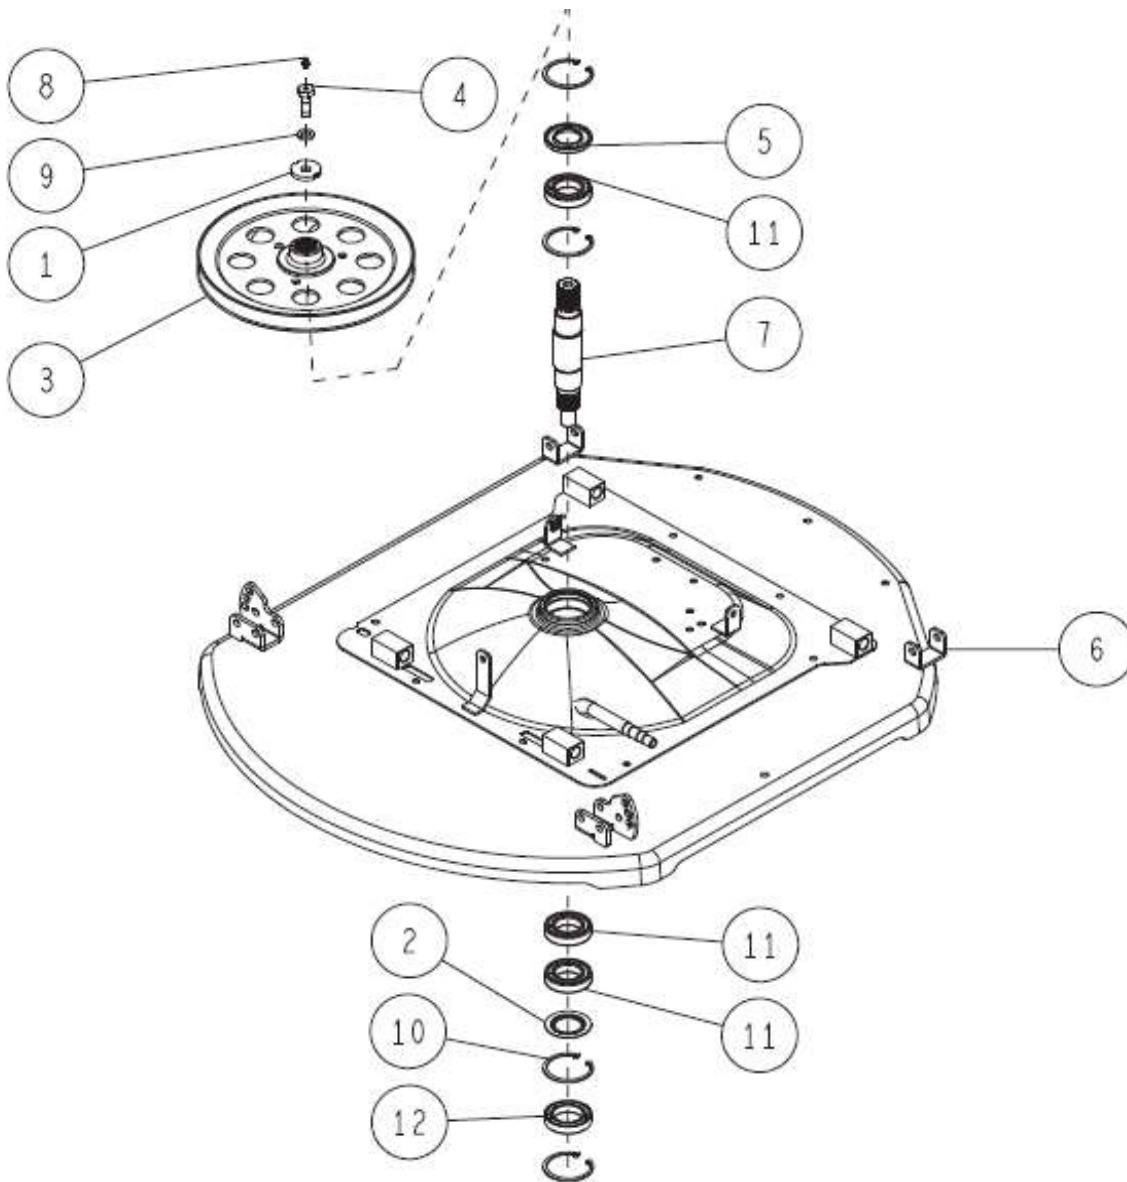

50/58 Cutting 6/6

Ref.	Parts Number	Parts Name	Quantity	
-	0322-52000	Nipple Bolt Set	1	
1	0221-76100	Washer 12*40*6	1	
2	0262-50100	Dust Plate	1	
3	0312-5030H	Knife Pulley CMP (Metallic Grey)	1	
4	0322-52200	Nipple Bolt M12*35 (8T)	1	
5	0322-72700	Oil Seal UE 35.62.6	1	Attach it in the opposite direction
6	0352-5010H	Safety Cover CMP (Metallic Grey)	1	
7	0352-50200	Vertical Axis	1	
8	83-1415-975-00	Grease Nipple M6	1	
9	89-1750-120002	Spring Washer 12	1	
10	89-2512-000620	Snap Ring (R62)	4	
11	89-3115-060074	Bearing 6007 2RS	3	
12	89-5121-406212	Oil Seal UE 40.62.12	1