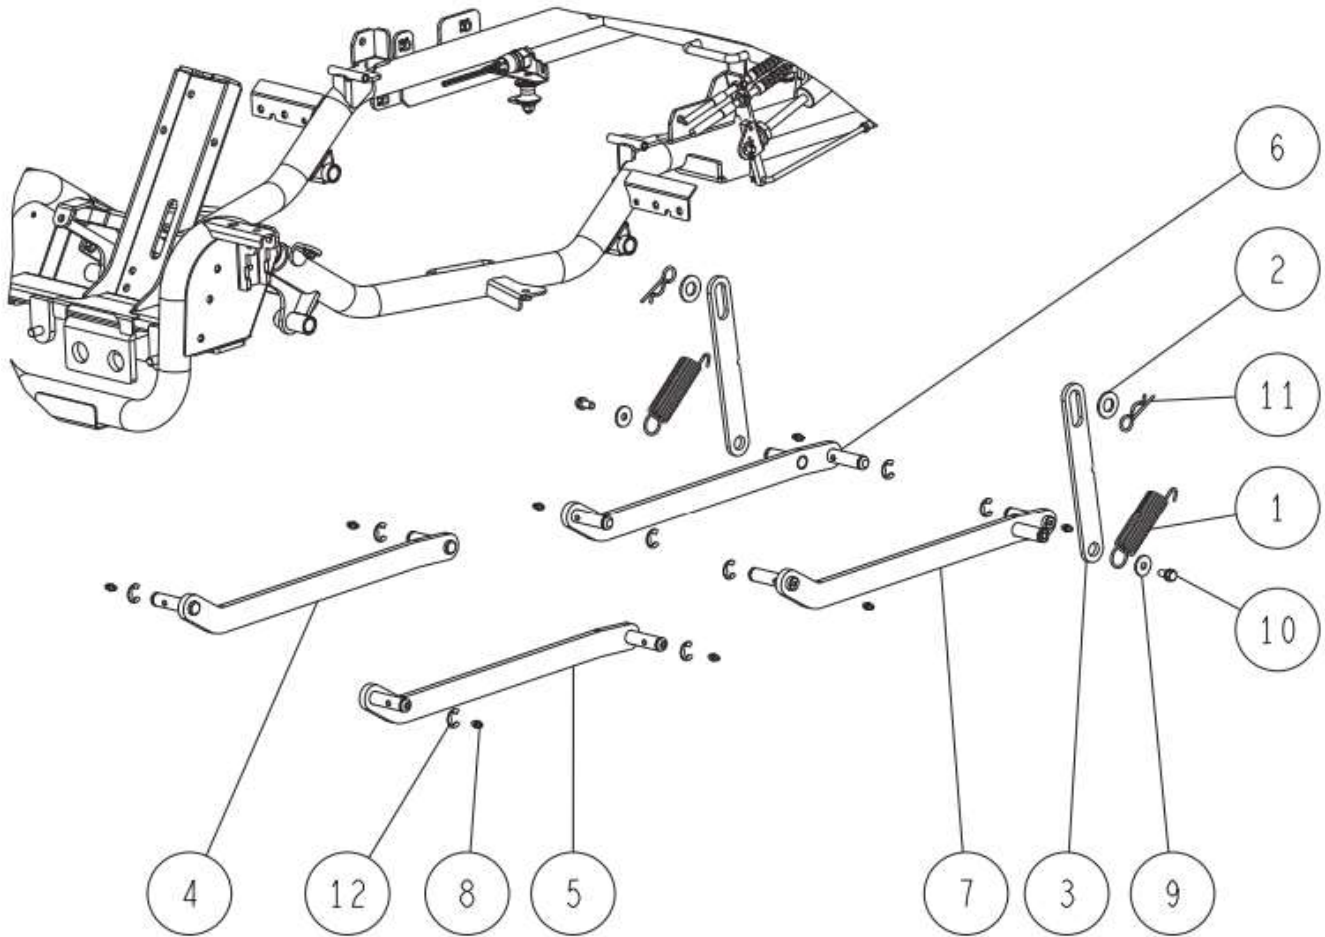

13/58 Frame 13/16

Ref.	Parts Number	Parts Name	Quantity		
1	0207-76200	Spring (Up/Down)	2		
2	0207-76800	Washer 16*32*2.3	2		
3	0347-5230H	Connecting Plate (Metallic Grey)	2		
4	0352-5110H	Front Link Arm CMP (R) (Metallic Grey)	1		
5	0352-5120H	Front Link Arm CMP (L) (Metallic Grey)	1		
6	0352-5130H	Link Arm CMP (R) (Metallic Grey)	1		
7	0352-5140H	Link Arm CMP (L) (Metallic Grey)	1		
8	83-1415-975-00	Grease Nipple M6	8		
9	83-1751-311-00	Flat Washer 8*25*2.3	2		
10	89-1232-080162	Mini Hexagonal Bolt (SW) M8*16	2		
11	89-2131-160002	Snap Pin 16	2		
12	89-2521-000120	E Type Ring 12	8