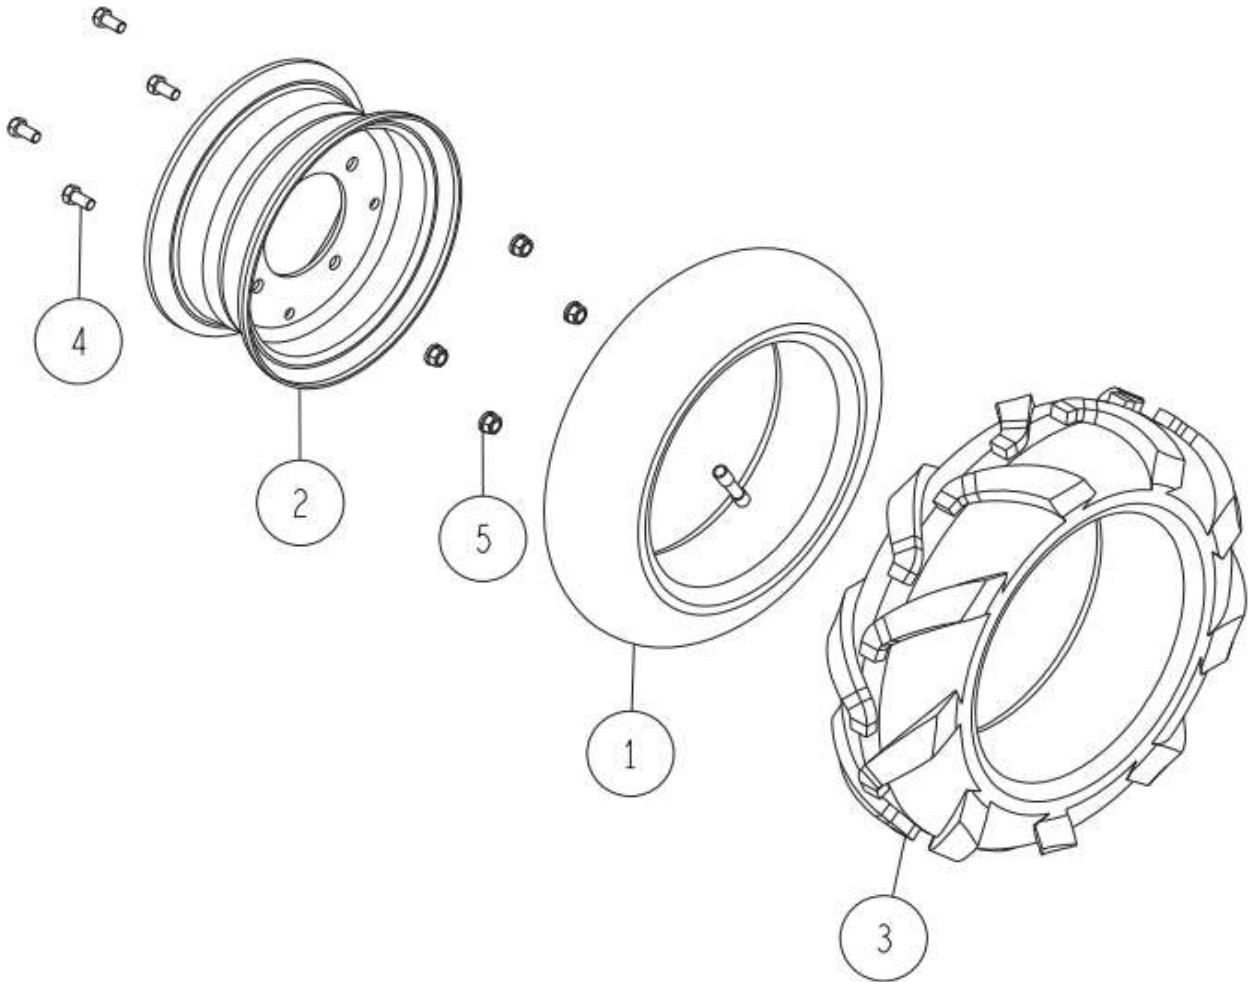

33/58 Front Wheel (Right) 2/2

Ref.	Parts Number	Parts Name	Quantity	
-	0322-35000	Tire Assy (R) 3.50-7 (TA)	1	1~5
1	80-1260-404-00	Tire Tube 3.50-7	1	
2	80-1260-407-00	Wheel Assy 3.50-7	1	
3	0322-32100	Tire 3.50-7 (TA)	1	
4	89-1213-080162	Mini Hexagonal Bolt (8T) M8*16	4	
5	89-1543-080002	Mini Hexagonal Nut (SW) M8	4