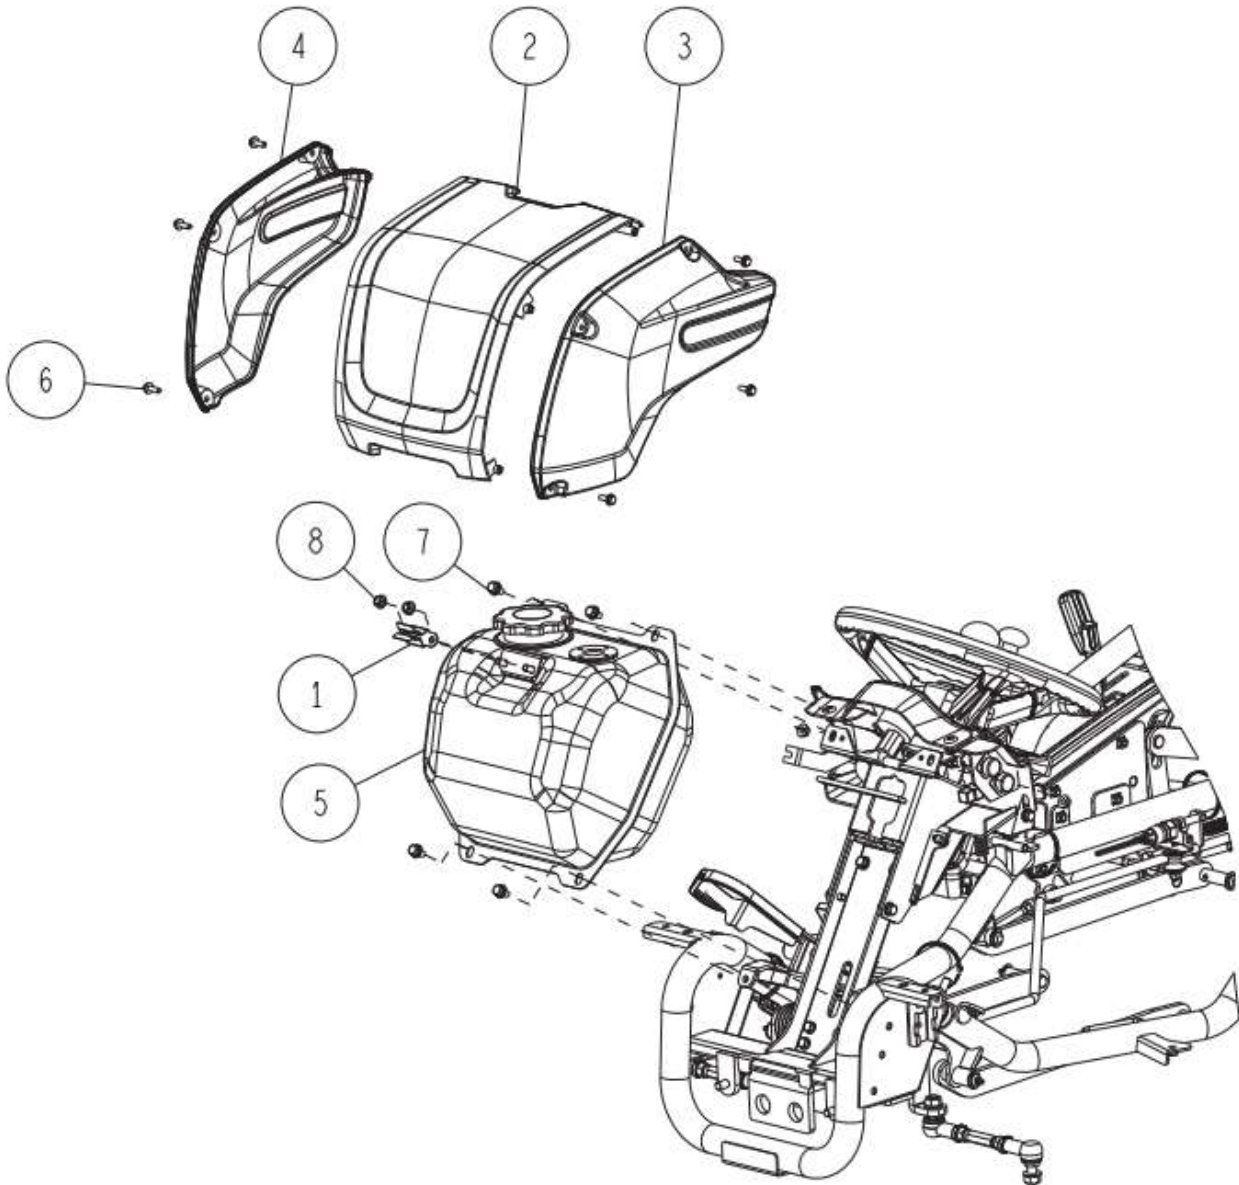

6/58 Frame 6/16

Ref.	Parts Number	Parts Name	Quantity		
1	0312-70700	Bonnet Clip	1		
2	0352-7010G	Front Mask CMP (Green)	1		
3	0352-70200	Front Side Panel (L)	1		
4	0352-70300	Front Side Panel (R)	1		
5	0352-72000	Fuel Tank Assy	1		
6	0352-79600	Earth Bolt (PW) M6*16	6		
7	89-1233-080162	Mini Hexagonal Bolt (PWSW) M8*16	4		
8	89-1631-080042	Flange Mini Hexagonal Nut M8	2