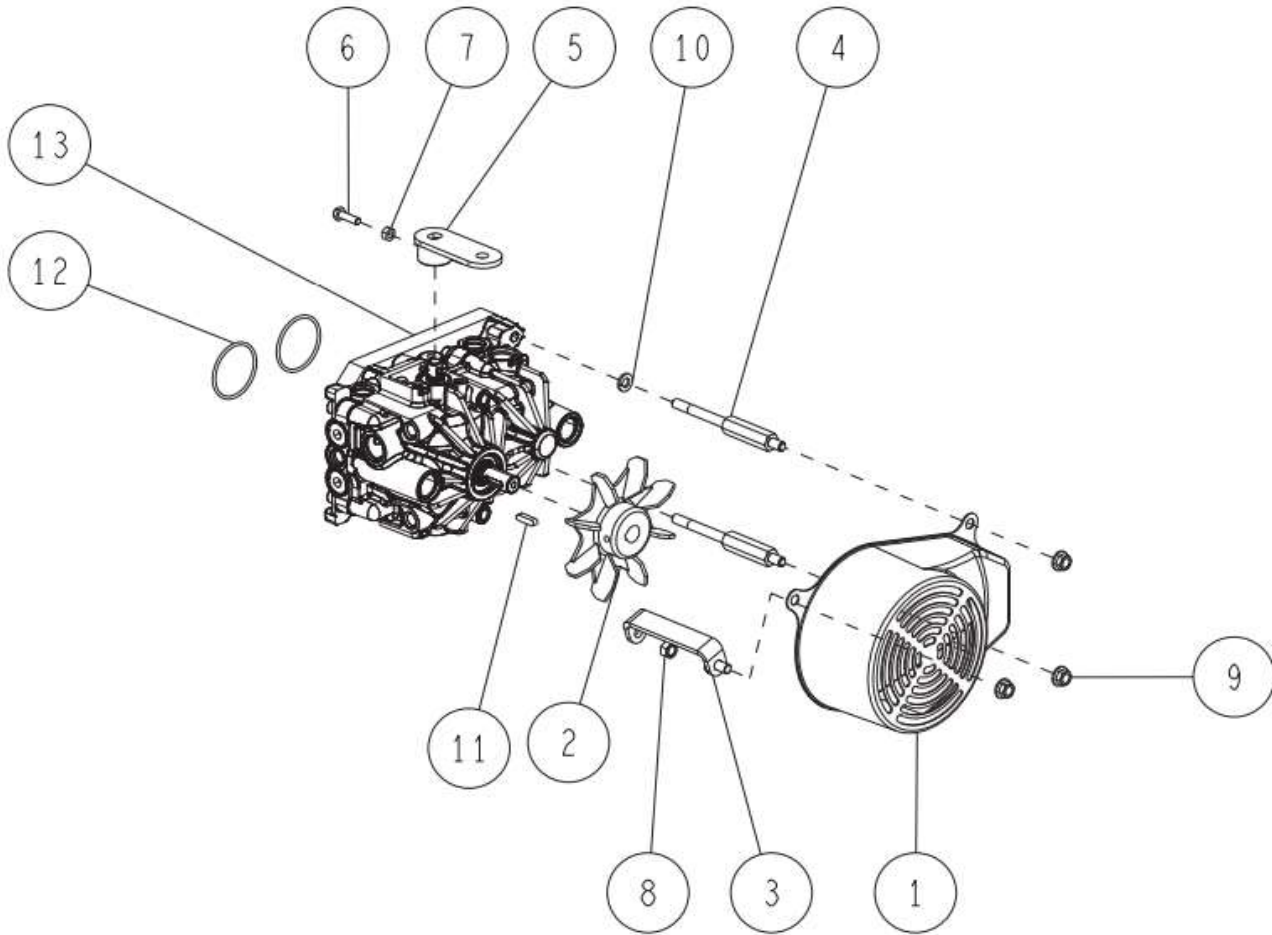

Ref.	Parts Number	Parts Name	Quantity		
1	0207-0720H	Fan Cover CMP (Metallic Grey)	1		
2	0227-00300	Fan (RM980F)	1		
3	0227-0220H	Fan Cover Setting CMP (RM980F) (Metallic Grey)	1		
4	0227-02300	Double Spring Bolt 125	2		
5	0312-0150H	Control Arm CMP (Metallic Grey)	1		
6	89-1113-060202	Hexagonal Bolt (8T) M6*20	1		
7	89-1511-060042	Hexagonal Nut M6	1		
8	89-1561-080002	Mini Hexagonal U Nut M8	1		
9	89-1631-080042	Flange Mini Hexagonal Nut M8	3		
10	89-1750-080002	Spring Washer 8	2		
11	89-2150-050200	Key 5*20 (round)	1		
12	89-5222-045000	O Ring G45	2		
13	0312-00100	HST Unit (KHS-13JH)	1