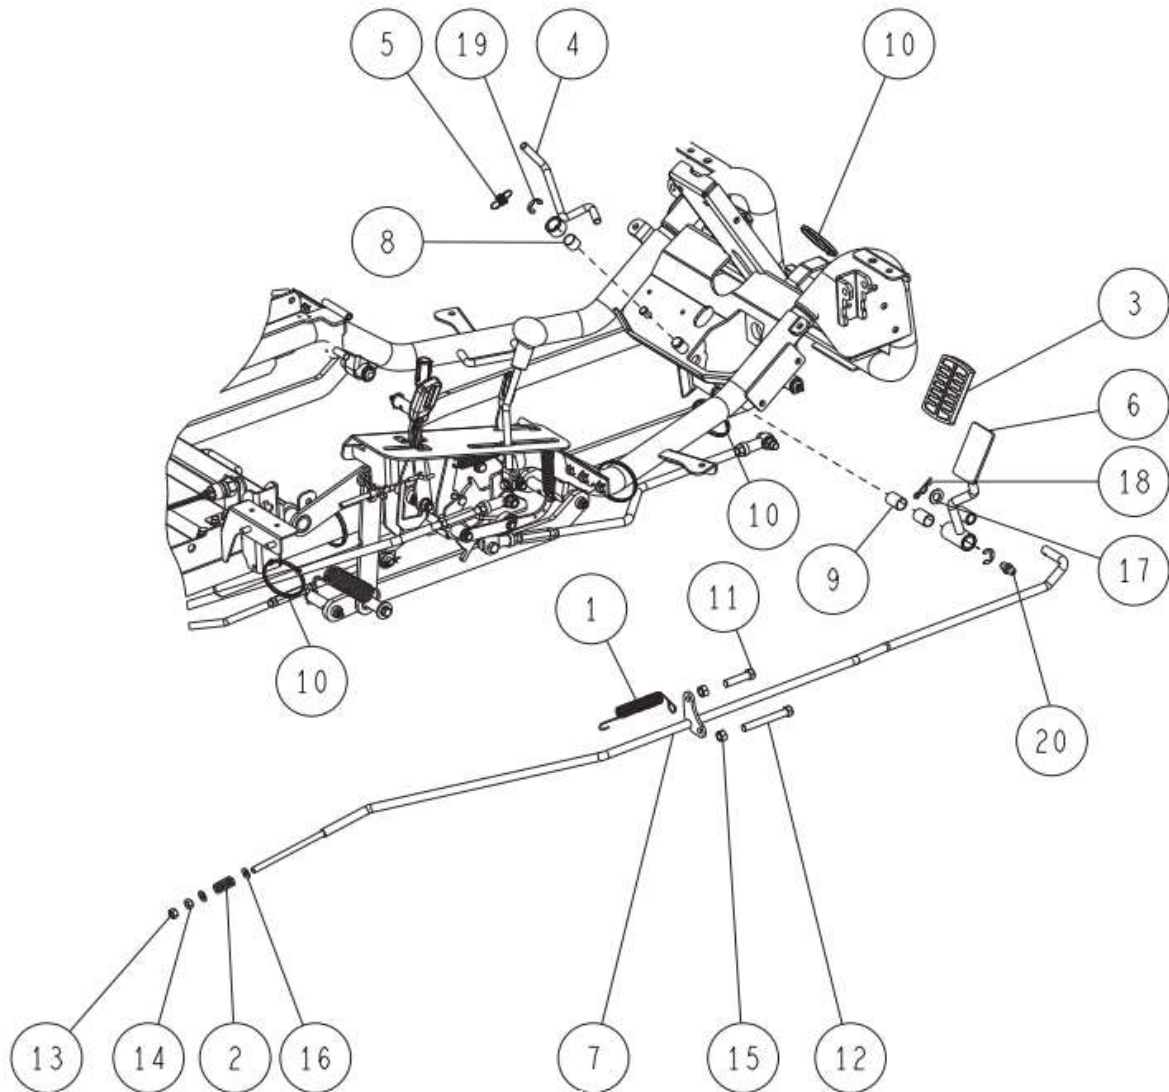

9/58 Frame 9/16

Ref.	Parts Number	Parts Name	Quantity	
1	80-1493-354-00	Rod Return Spring	1	
2	0207-75400	Brake Spring 30	1	
3	0310-73700	Pedal Rubber	1	
4	0312-23100	Brake Stopper CMP	1	
5	0312-23200	Brake Stopper Return Spring	1	
6	0352-22400	Brake Pedal CMP	1	
7	0352-22500	Brake Rod CMP	1	
8	0352-77300	Bush (Resin) 16.15	1	
9	89-3510-016250	DU Bush 16.25	2	
10	83-1711-719-00	Wire Band 200L	3	~HYBZE00210-2 pcs
11	0352-79900	Hexagonal Bolt M10*35	1	
12	89-1213-100752	Mini Hexagonal Bolt (8T) M10*75	1	
13	89-1561-080002	Mini Hexagonal U Nut M8	1	
14	89-1611-080042	Mini Hexagonal Nut M8	1	
15	89-1611-100042	Mini Hexagonal Nut M10	2	
16	89-1711-080002	Flat Washer 8	2	
17	89-1711-120002	Flat Washer 12	1	
18	89-2131-120002	Snap Pin 12	1	
19	89-2521-000120	E Type Ring 12	2	
20	83-1415-975-00	Grease Nipple M6	1	HYBAH00530~