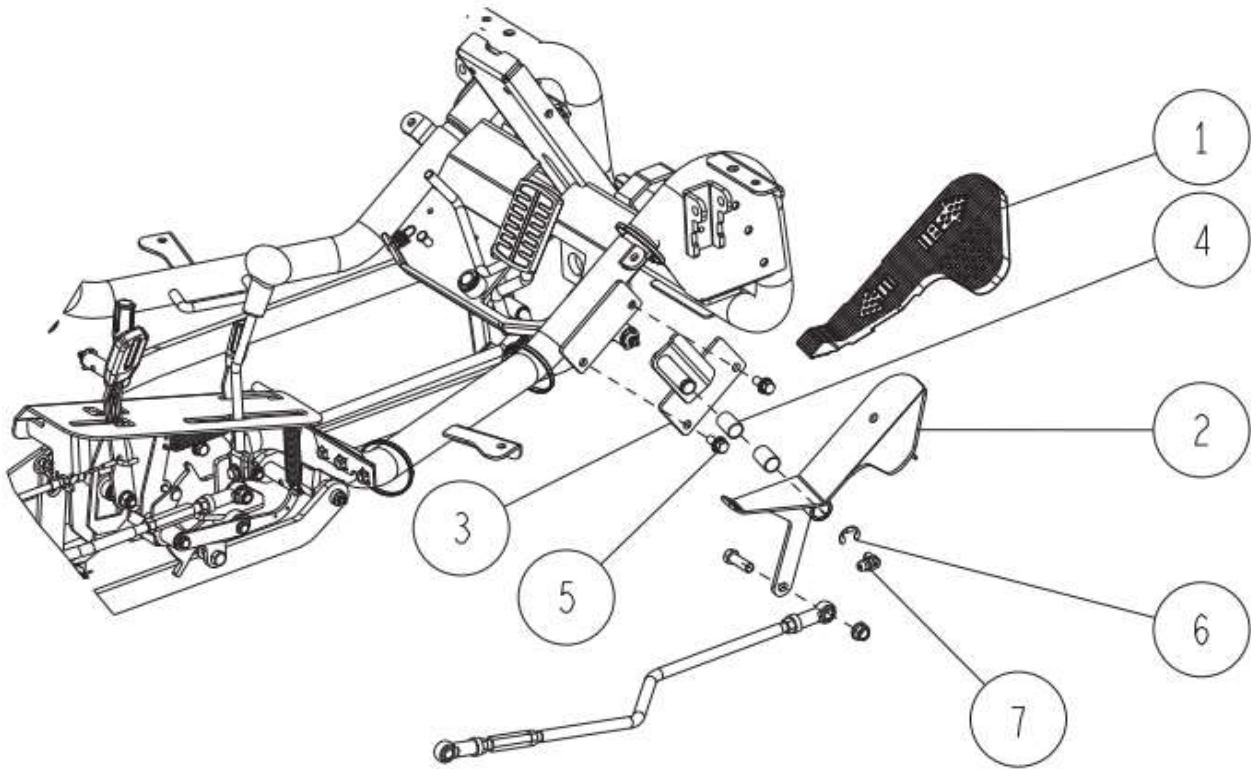

7/58 Frame 7/16

Bolted on the outside

***Same for the left**

Bolted on the inside

Detailed drawing of side pipe CMP assembly (R)

Ref.	Parts Number	Parts Name	Quantity
1	0341-71200	Wire Band 200L	2
2	0352-2070G	Side Pipe CMP (Green)	2
3	0352-2320H	Relay Box Stay (Metallic Grey)	1
4	0352-7070G	Side Cowl (L) CMP (Green)	1
5	0352-7080G	Side Cowl (R) CMP (Green)	1
6	0352-71100	Side Panel (L)	1
7	0352-71200	Side Panel (R)	1
8	0352-79600	Earth Bolt (PW) M6*16	8
9	89-1233-080202	Mini Hexagonal Bolt (PWSW) M8*20	10
10	89-1631-080042	Flange Mini Hexagonal Nut M8	10