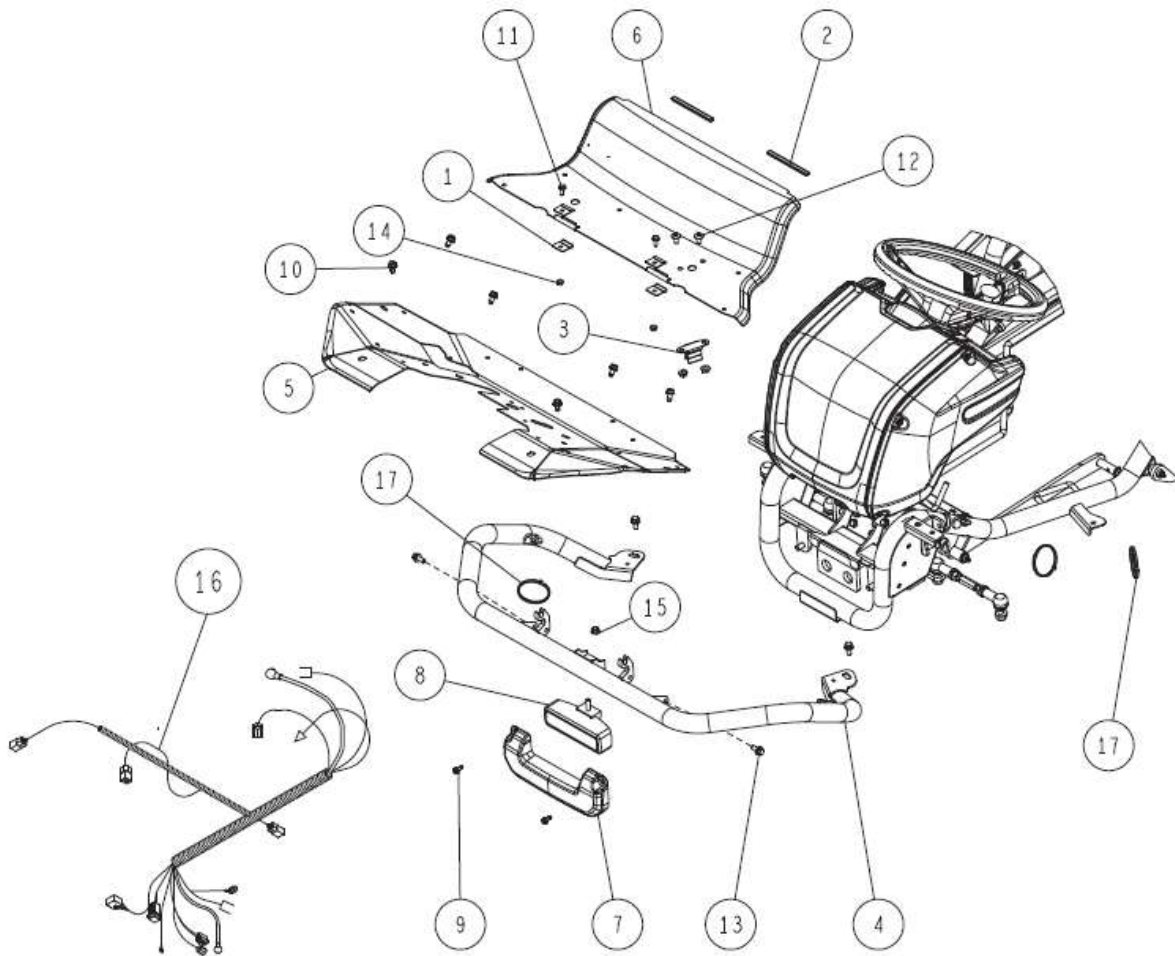

3/58 Frame 3/16

※16 0352-74200 main harness is no longer available, so you need to order 0352-83000 harness set (RM984)
[Harness set 0352-25000 contents] : 0352-74210 main harness, 0352-74310 instrument panel harness,
0352-74410 Kawasaki harness, total 3 items

Ref.	Parts Number	Parts Name	Quantity	
※	0352-83000	Wire Harness Set	1	
-	0352-25000	Step Set (RM984)	1	5,6
1	0028-70500	Center Step Hinge	4	
2	0301-60400	Rubber 110L	2	
3	0312-70700	Bonnet Clip	1	
	0352-2210G	Step Frame CMP (Green)	1	
5	0352-2511H	Step (Metallic Grey)	1	HYBAA00001~
	0352-2510H	Step (Metallic Grey)	1	~HYBZM00443
6	0352-2521H	Center Step CMP (Metallic Grey)	1	HYBAA00001~
	0352-2520H	Center Step CMP (Metallic Grey)	1	~HYBZM00443
7	0352-70500	Front Under Cowl	1	
8	0352-74100	LED Light	1	
9	0352-79600	Earth Bolt (PW) M6*16	2	
10	0352-79700	PR Bolt (F) M8*16	6	
11	89-1137-060172	Hexagonal Bolt (PW) M6*17	2	
12	89-1159-080168	Truss Mini Screw M8*16	2	
13	89-1233-080202	Mini Hexagonal Bolt (PWSW) M8*20	4	
14	89-1531-060042	Flange Nut M6	2	
15	89-1631-080042	Flange Mini Hexagonal Nut M8	3	
16	0352-74210	Wire Harness (Waterproof Connector)	1	HYBAL00655~
	0352-74200	Wire Harness	1	~HYBAK00654
17	0341-71200	Wire Band 200L	3