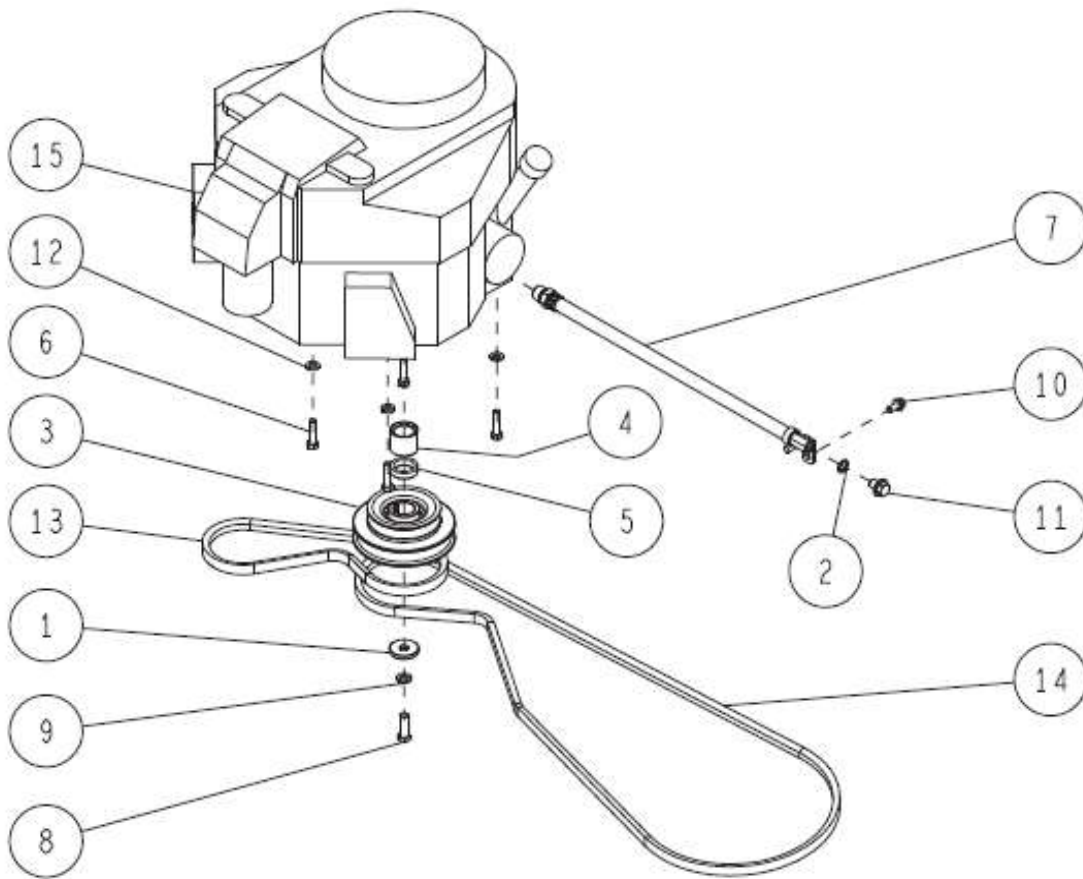

55/58 Engine 2/2

Ref.	Parts Number	Parts Name	Quantity		
1	80-1487-516-00	Washer 11*40*6	1		
2	0207-74900	Copper Packing 12.5*19*1.0	1		
3	0221-40400	Engine Pulley	1		
4	0244-41100	Engine Collar	1		
5	0244-41200	Sub Engine Collar (21HP)	1		
6	0312-42100	Hexagonal Bolt (8T) UNC 3/8-16*38	4		
7	0312-44100	Oil Drain Assy (K)	1		
8	83-1437-115-00	Hexagonal Bolt (8T) UNF7/16*35	1		
9	83-1493-300-00	Spring Washer 7/16	1		
10	89-1233-080202	Mini Hexagonal Bolt (PWSW) M8*20	1		
11	89-1251-120152	Flange Mini Hexagonal Bolt M12*15	1		
12	89-1750-100002	Spring Washer 10	4		
13	89-6123-003204	V-Belt LB-32 (AG14B)	1		
14	89-6123-007804	V-Belt LB-78 (AG14B)	1		
15	9025-0010	Kawasaki Engine FS691V-AG80	1