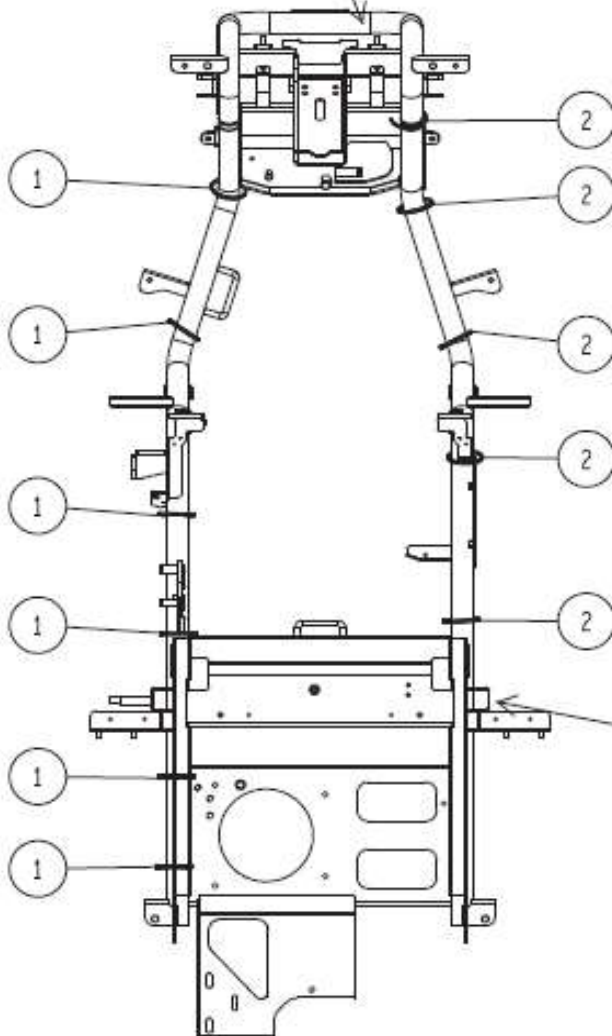

Ref.	Parts Number	Parts Name	Quantity		
1	0341-71200	Wire Band 200L	6		
2	83-1711-719-00	Wire Band 200L	7