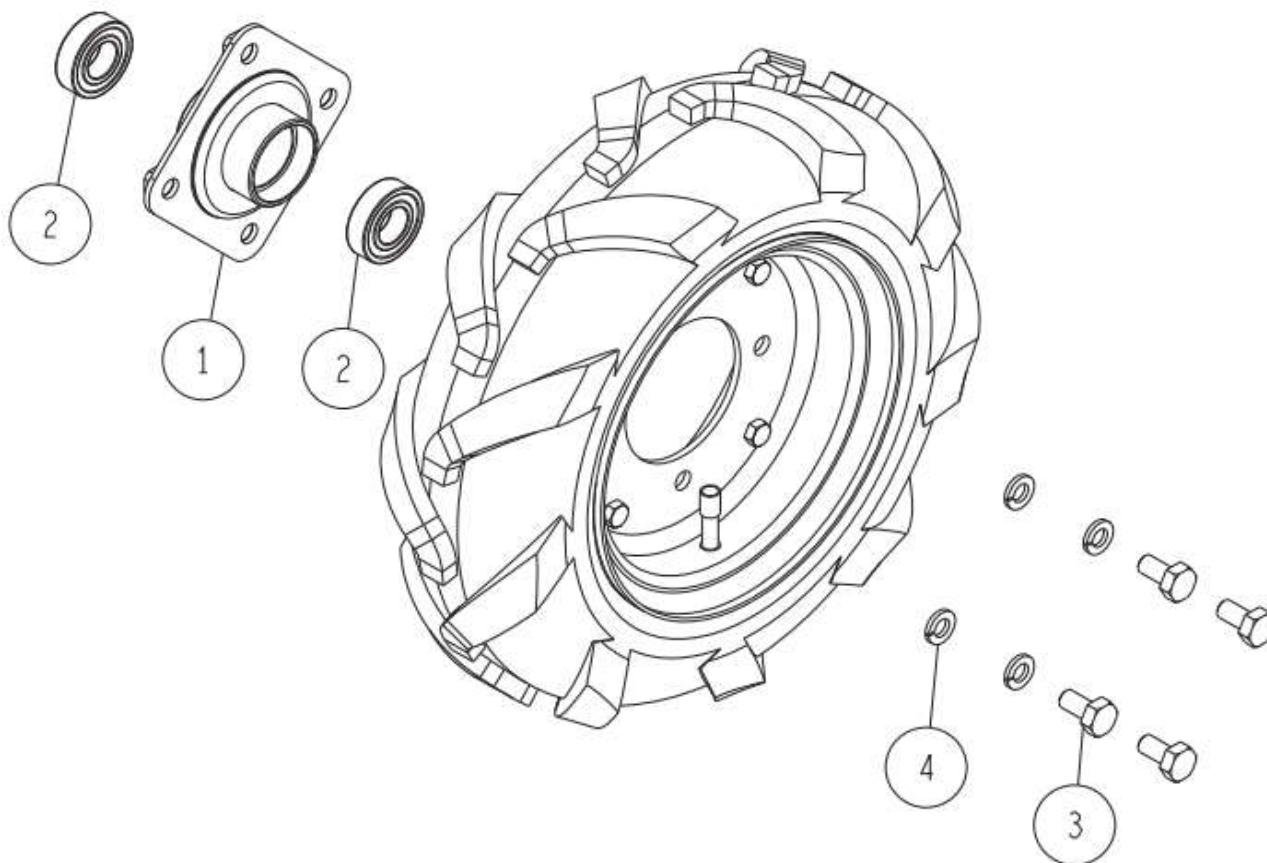

30/58 Front Wheel (Left) 1/2

Ref.	Parts Number	Parts Name	Quantity		
1	0207-30411	Front Wheel Boss CMP (White)	1		
2	0342-77700	Bearing 6004 2NSE-NB	2		
3	89-1113-100202	Hexagonal Bolt (8T) M10*20	4		
4	89-1750-100002	Spring Washer 10	4