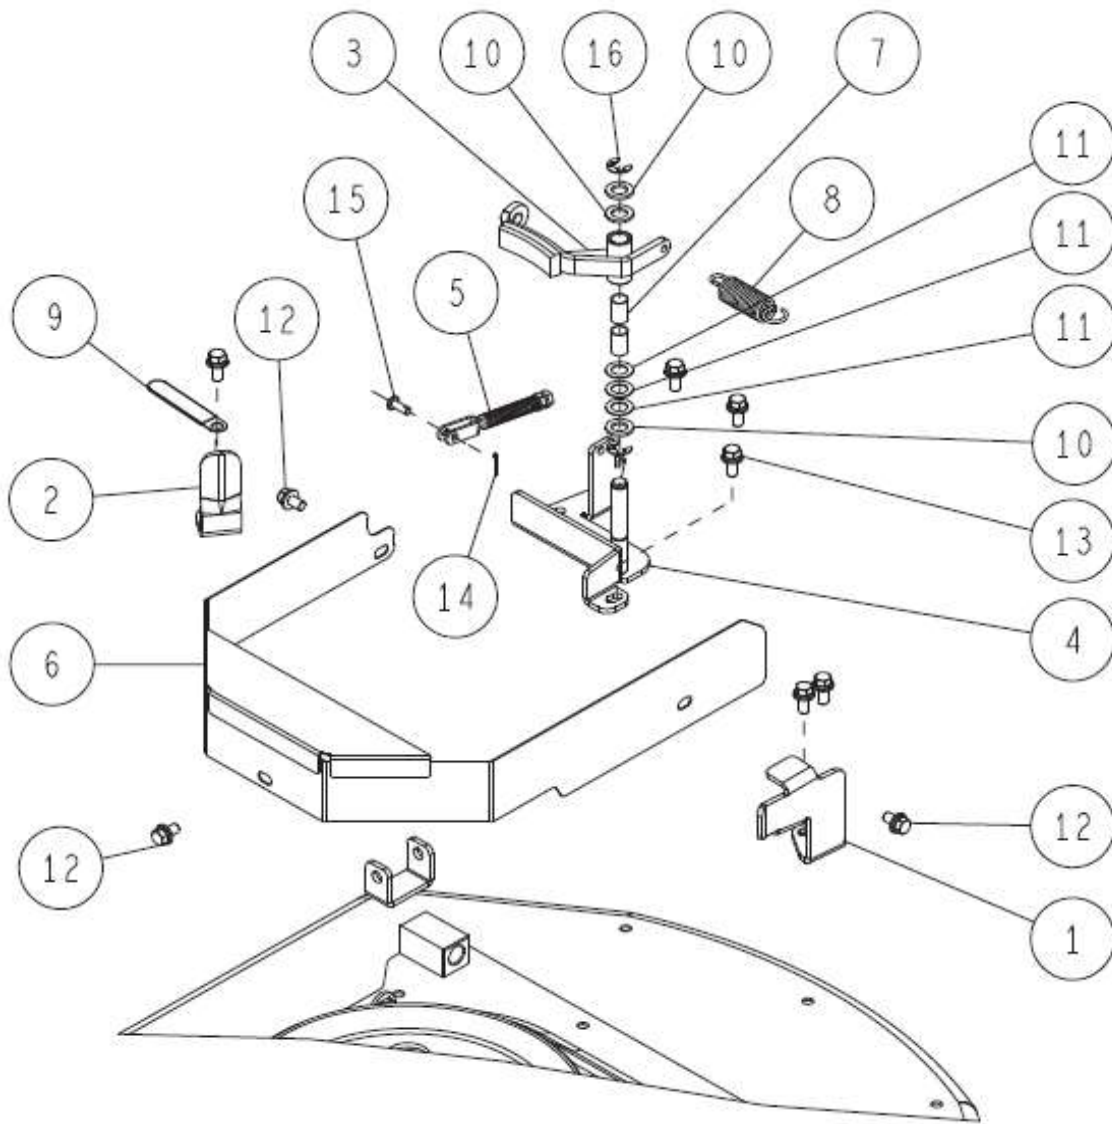

48/58 Cutting 4/6

Ref.	Parts Number	Parts Name	Quantity		
1	0244-4240H	Knife Pulley Belt Holder (L) (Metallic Grey)	1		
2	0244-4260H	Knife Pulley Belt Holder (Metallic Grey)	1		
3	0244-5060H	Knife Brake (Metallic Grey)	1		
4	0244-5071H	Knife Brake Bracket CMP (Metallic Grey)	1		
5	0312-75200	Knife Brake Wire	1		
6	0352-5320H	Knife Belt Cover CMP (Metallic Grey)	1		
7	0352-77200	Bush (Resin) 12.20	2		
8	80-1485-551-00	Driving Tension Spring	1		
9	80-1792-988-00	Harness Clip 8	1		
10	83-1565-329-02	Washer 13*22*2.3	4		
11	83-1754-329-00	Washer 13*22*1.0	4		
12	89-1233-080162	Mini Hexagonal Bolt (PWSW) M8*16	3		
13	89-1233-080202	Mini Hexagonal Bolt (PWSW) M8*20	6		
14	89-2120-200152	Split Pin 2*15	1		
15	89-2181-060162	Flat Head Pin 6*16	1		
16	89-2521-000100	E Type Ring 10	2