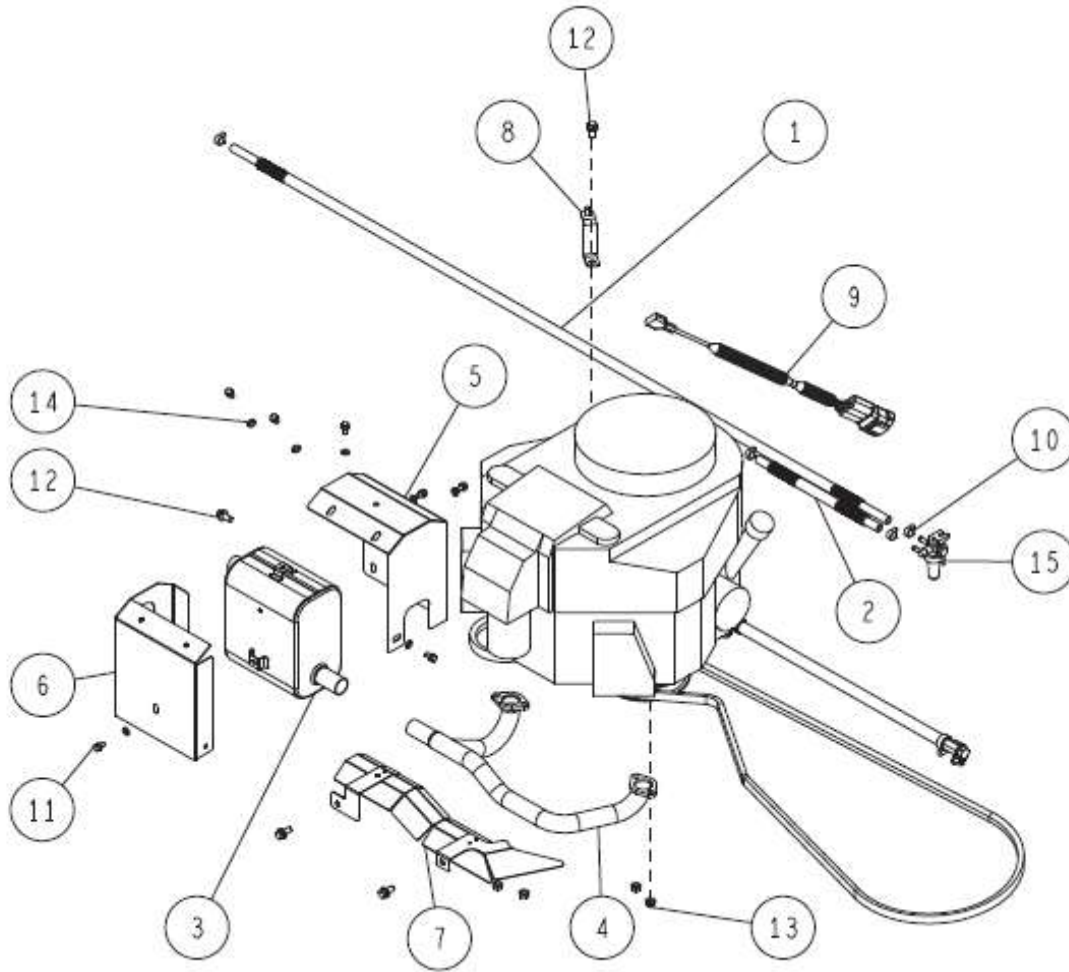

54/58 Engine 1/2

No9: 0352-74400 Kawasaki harness is no longer in supply, so you need to order 0352-83000 harness set (RM984)
[Harness set contents] 0352-74210 main harness, 0352-74310 instrument panel harness,
0352-74410 Kawasaki harness, total 3 items

Ref.	Parts Number	Parts Name	Quantity		
※	0352-83000	Wire Harness Set	1		
-	0352-75000	Fuel Hose Assy	1		
1	0312-72400	Fuel Hose (Front)	1		
2	0322-70500	Fuel Hose 270L	1		
3	0352-40100	Muffler CMP	1		
4	0352-40200	Exhaust Pipe K7 CMP	1		
5	0352-40300	Muffler Cover (L)	1		
6	0352-40400	Muffler Cover (R) CMP	1		
7	0352-4050H	Exhaust Pipe Cover K73 CMP (Metallic Grey)	1		
8	0352-42100	Earthing Mount Stay CMP	1		
9	0352-74410	Harness (K) (Waterproof Connector)	1		
	0352-74400	Harness (K)	1		
10	80-1483-988-00	Hose Clip 17	3		
	80-1483-988-00	Hose Clip 17	4		
11	89-1132-060122	Hexagonal Bolt (SW) M6*12	7		
12	89-1233-080202	Mini Hexagonal Bolt (PWSW) M8*20	4		
13	89-1543-080002	Mini Hexagonal Nut (SW) M8	4		
14	89-1711-060002	Flat Washer 6	7		
15	0352-73400	Fuel Cock EY13	1		
16	0930-70600	Hose Clip 11	1