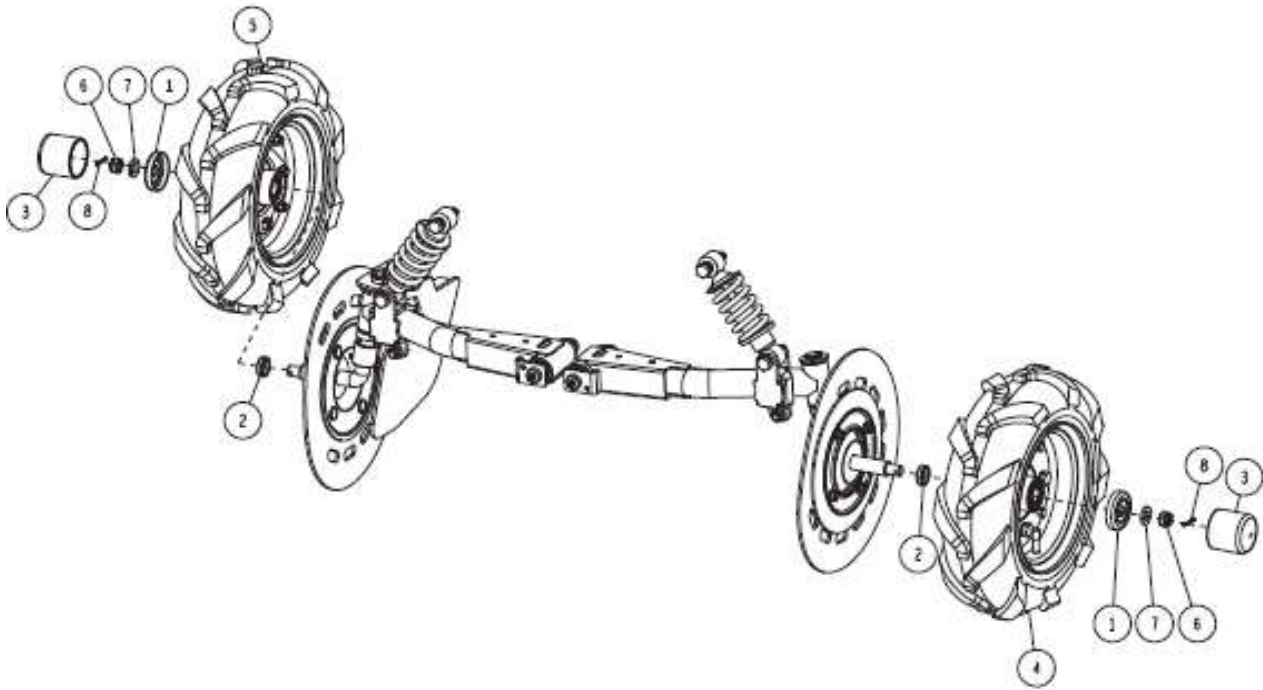

37/58 Front 1/5

Ref.	Parts Number	Parts Name	Quantity		
1	0207-30500	Front Wheel Dust Cover	2		
2	0207-31100	King Pin Collar	2		
3	0244-76100	Wheel Cap (Front)	2		
4	0322-32000	Front Tire (L) ASSY (3.50-7 TA) (Include Wheel Boss)	1		
5	0322-33000	Front Tire (R) ASSY (3.50-7 TA) (Include Wheel Boss)	1		
6	89-1668-140042	Mini Low Fluted Nut (2 sorts) M14	2		
7	89-1750-140002	Spring Washer 14	2		
8	89-2120-250252	Split Pin 2.5*25	2