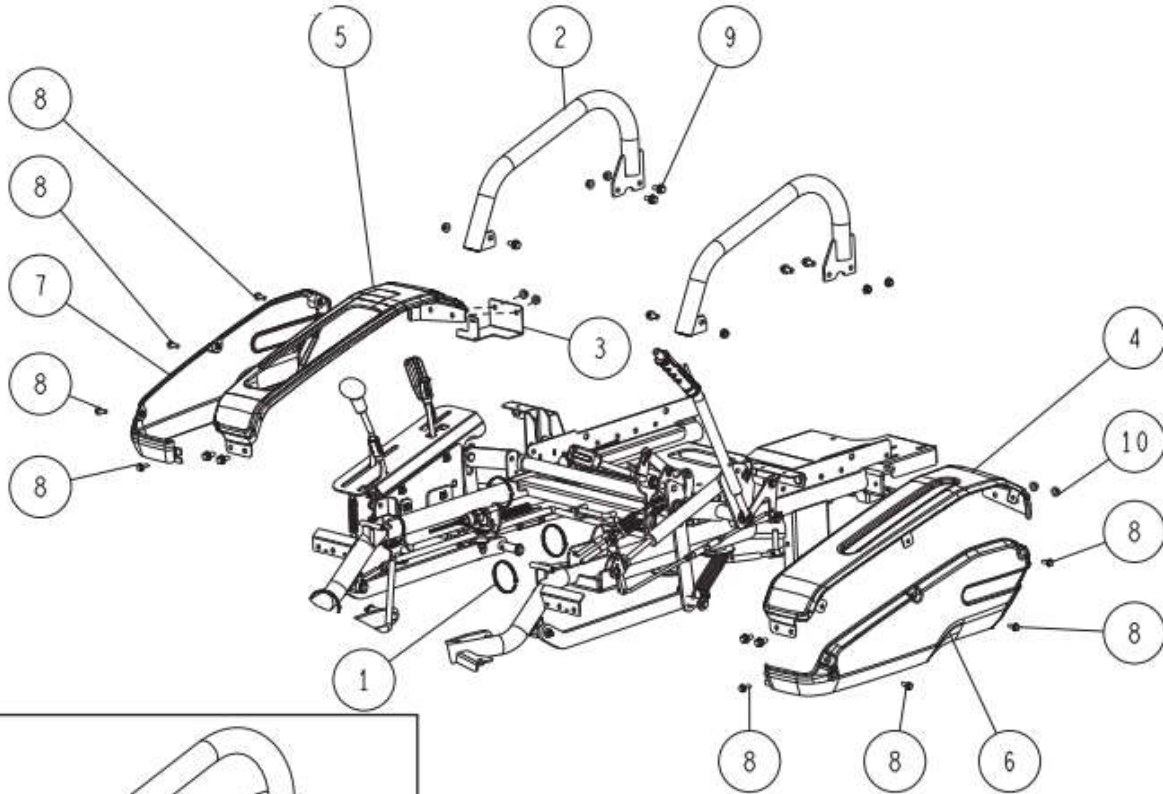

7/58 Frame 7/16

Bolted on the outside

*Same for the left

Bolted on the inside

Detailed drawing of side pipe CMP assembly (R)

Ref.	Parts Number	Parts Name	Quantity
1	0341-71200	Wire Band 200L	2
2	0352-2070G	Side Pipe CMP (Green)	2
3	0352-2320H	Relay Box Stay (Metallic Grey)	1
4	0352-7070G	Side Cowl (L) CMP (Green)	1
5	0352-7080G	Side Cowl (R) CMP (Green)	1
6	0352-71100	Side Panel (L)	1
7	0352-71200	Side Panel (R)	1
8	0352-79600	Earth Bolt (PW) M6*16	8
9	89-1233-080202	Mini Hexagonal Bolt (PWSW) M8*20	10
10	89-1631-080042	Flange Mini Hexagonal Nut M8	10