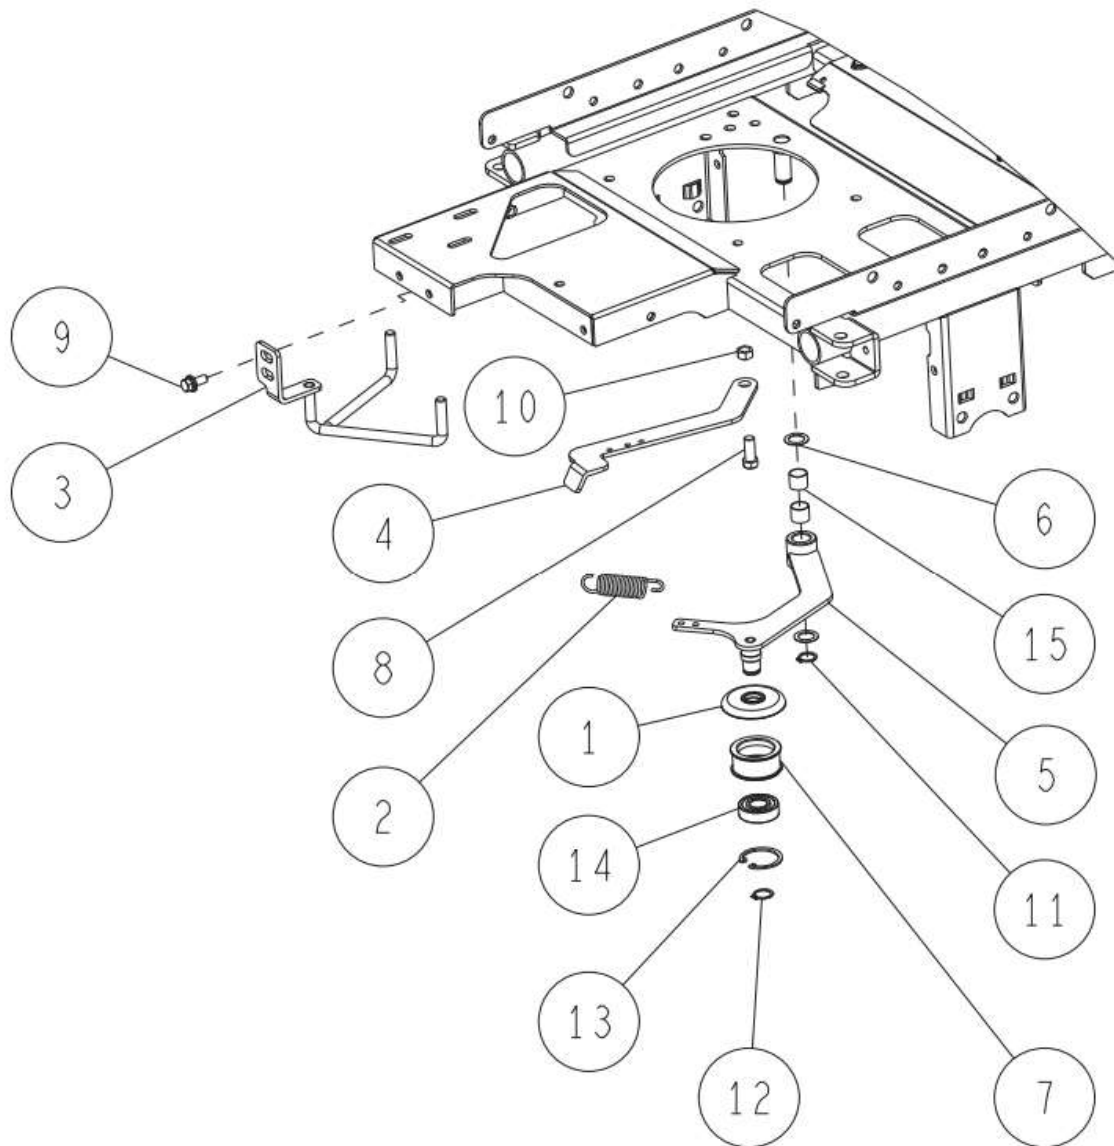

10/58 Frame 10/16

Ref.	Parts Number	Parts Name	Quantity	
1	-	Control part	1	refer to P41
2	83-1711-719-00	Wire Band 200L	3	

Ref.	Parts Number	Parts Name	Quantity	
-	0227-42000	Knife Tension Pulley Set	1	2,4,12,14,15x2
-	0227-41000	Knife Tension Pulley (A) Set	1	3,5,12,14,15x2
1	0207-78400	Spring For Knife Tension Return Spring	1	
2	0227-40200	Knife Tension Pulley	1	
3	0227-40300	Knife Tension Pulley (A)	1	
4	0227-40400	Knife Tension Pulley Axle	1	
5	0244-42800	Tension Idler Shaft	1	
6	0312-42300	Spring For Knife Tension Return	1	
7	0352-4110H	Knife Tension Arm CMP (Metallic Grey)	1	
8	83-1830-368-00	Thrust Washer 18*26*1.0	2	
9	89-1613-100042	Mini Hexagonal Nut (3 sorts) M10	2	
10	89-1713-100002	Flat Washer 10 (large)	2	
11	89-1750-100002	Spring Washer 10	2	
12	89-2511-000150	Snap Ring (S15)	2	
13	89-2511-000180	Snap Ring (S18)	1	
14	89-2512-000350	Snap Ring (R35)	2	
15	89-3115-062024	Bearing 6202 2RS	4	
16	89-3510-018250	DU Bush 18.25	2	

12/58 Frame 12/16

Ref.	Parts Number	Parts Name	Quantity	
-	83-1032-760-00	Tension Pulley Assy SET	1	7,13,14
1	80-1482-549-00	Rubber Cover 58	1	
2	80-1485-551-00	Driving Tension Spring	1	
3	0312-4140H	Belt Holder CMP (Metallic Grey)	1	
4	0322-4140H	Driving Tension Spring Arm (Metallic Grey)	1	
5	0347-4110H	Driving Tension Arm CMP (Metallic Grey)	1	
6	83-1020-363-00	Thrust Washer 16*24*1.0	2	
7	83-1032-765-00	Tension Pulley	1	
8	89-1211-100252	Mini Hexagonal Bolt M10*25	1	
9	89-1233-080202	Mini Hexagonal Bolt (PWSW) M8*20	1	
10	89-1611-100042	Mini Hexagonal Nut M10	1	
11	89-2511-000160	Snap Ring (S16)	1	
12	89-2511-000170	Snap Ring (S17)	1	
13	89-2512-000400	Snap Ring (R40)	1	
14	89-3115-062034	Bearing 6203 2RS	1	
15	89-3510-016150	DU Bush 16.15	2	