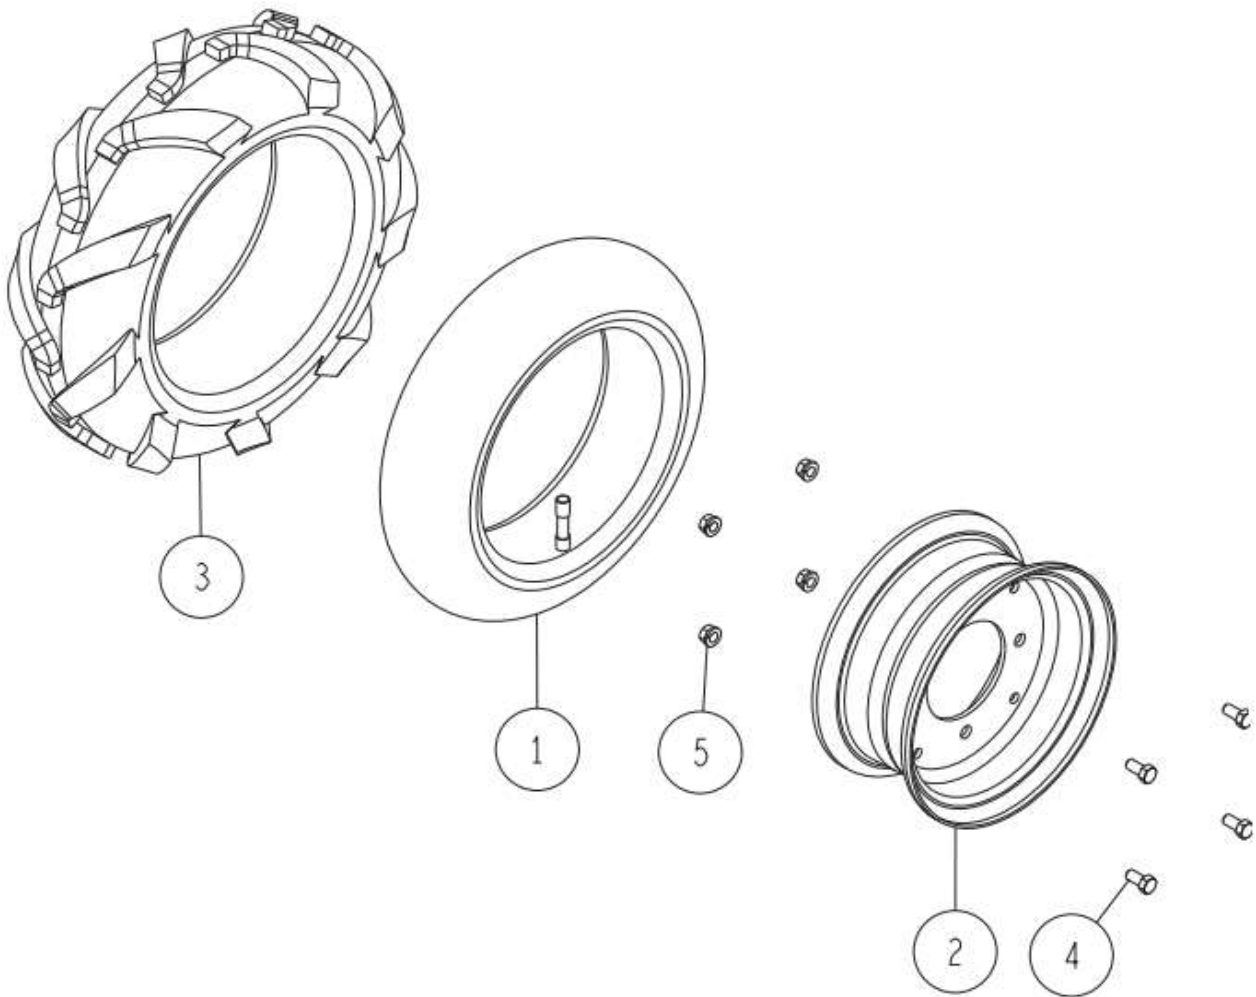

31/58 Front Wheel (Left) 2/2

Ref.	Parts Number	Parts Name	Quantity	
-	0322-34000	Tire Assy (L) 3.50-7 (TA)	1	1~5
1	80-1260-404-00	Tire Tube 3.50-7	1	
2	80-1260-407-00	Wheel Assy 3.50-7	1	
3	0322-32100	Tire 3.50-7 (TA)	1	
4	89-1213-080162	Mini Hexagonal Bolt (8T) M8*16	4	
5	89-1543-080002	Mini Hexagonal Nut (SW) M8	4