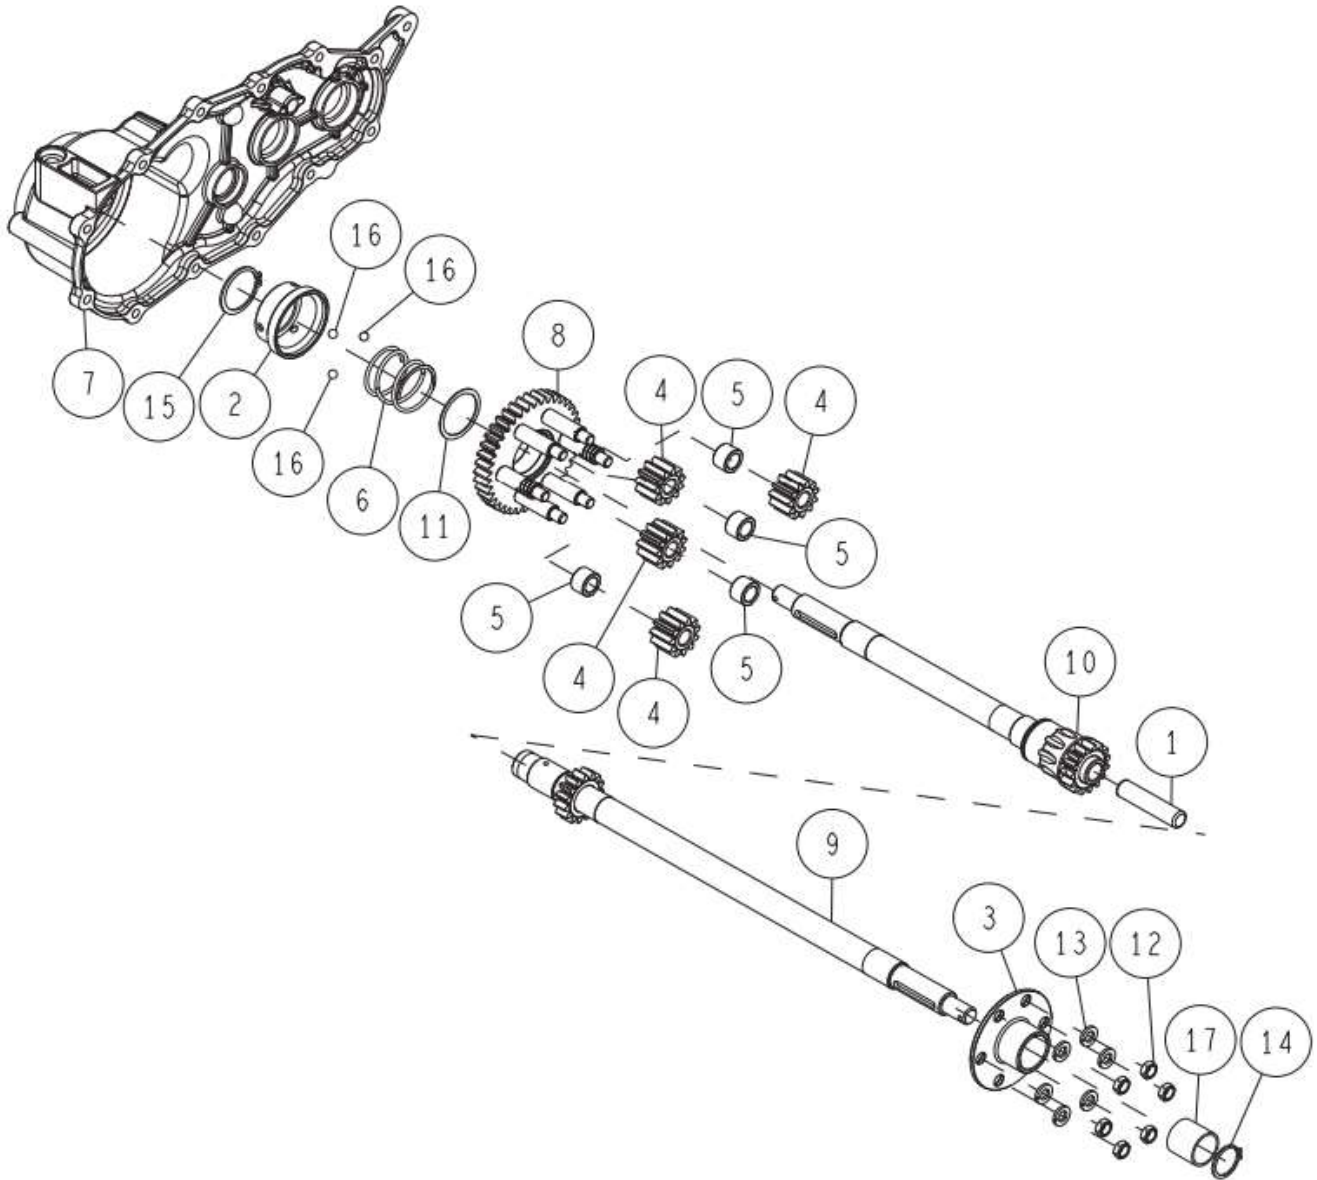

25/58 Transmission 8/8

Ref.	Parts Number	Parts Name	Quantity		
1	80-1415-150-00	Axle Pin	1		
2	80-1425-143-00	Differential Lock Cone	1		
3	80-1481-151-00	Differential Lock Plate	1		
4	80-1481-152-00	Differential Lock Gear 11T	4		
5	80-1481-155-00	Differential Gear Shaft Collar	1		
6	80-1751-162-00	Differential Lock Spring	1		
7	0207-00200	Transmission Case(R)	1		
8	0244-00300	Axle Gear 39T CMP	1		
9	0312-02100	Axle (L) CMP	1		
10	0312-02200	Axle (R) CMP	1		
11	83-1830-382-00	Thrust Washer 40*48*1.0	1		
12	89-1613-100042	Mini Hexagonal Nut (3 sorts) M10	6		
13	89-1750-100002	Spring Washer 10	6		
14	89-2511-000280	Snap Ring (S28)	1		
15	89-2511-000400	Snap Ring (S40)	1		
16	89-3410-075000	Steel Ball 7.5	3		
17	89-3510-028300	DU Bush 28.30	1