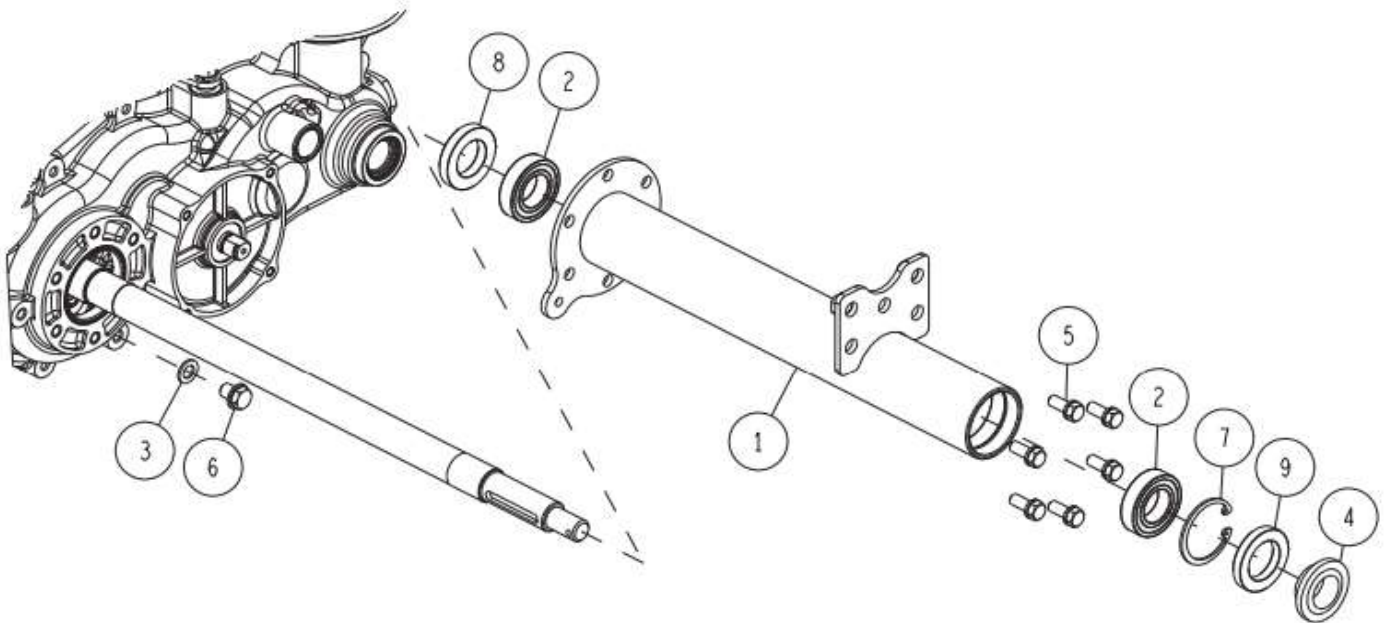

19/58 Transmission 2/8

Ref.	Parts Number	Parts Name	Quantity		
-	0244-08000	Oil Seal 25.47.15(with DP)	1	4,9	
1	0312-0110H	Axle Case (L) CMP (Metallic Grey)	1		
2	0342-77800	Bearing 6005 2NSE-NB	2		
3	83-1020-349-00	Copper Packing 10.5*18*1.6	1		
4	83-1415-663-00	Oil Seal adapter DP 25.30.15	1		
5	89-1232-080202	Mini Hexagonal Bolt (SW) M8*20	6		
6	89-1252-100122	Flange Mini Hexagonal Bolt M10*12 (slender)	1		
7	89-2512-000470	Snap Ring (R47)	1		
8	89-5121-284708	Oil Seal UE 28.47.8	1		
9	89-5121-304707	Oil Seal UE 30.47.7	1