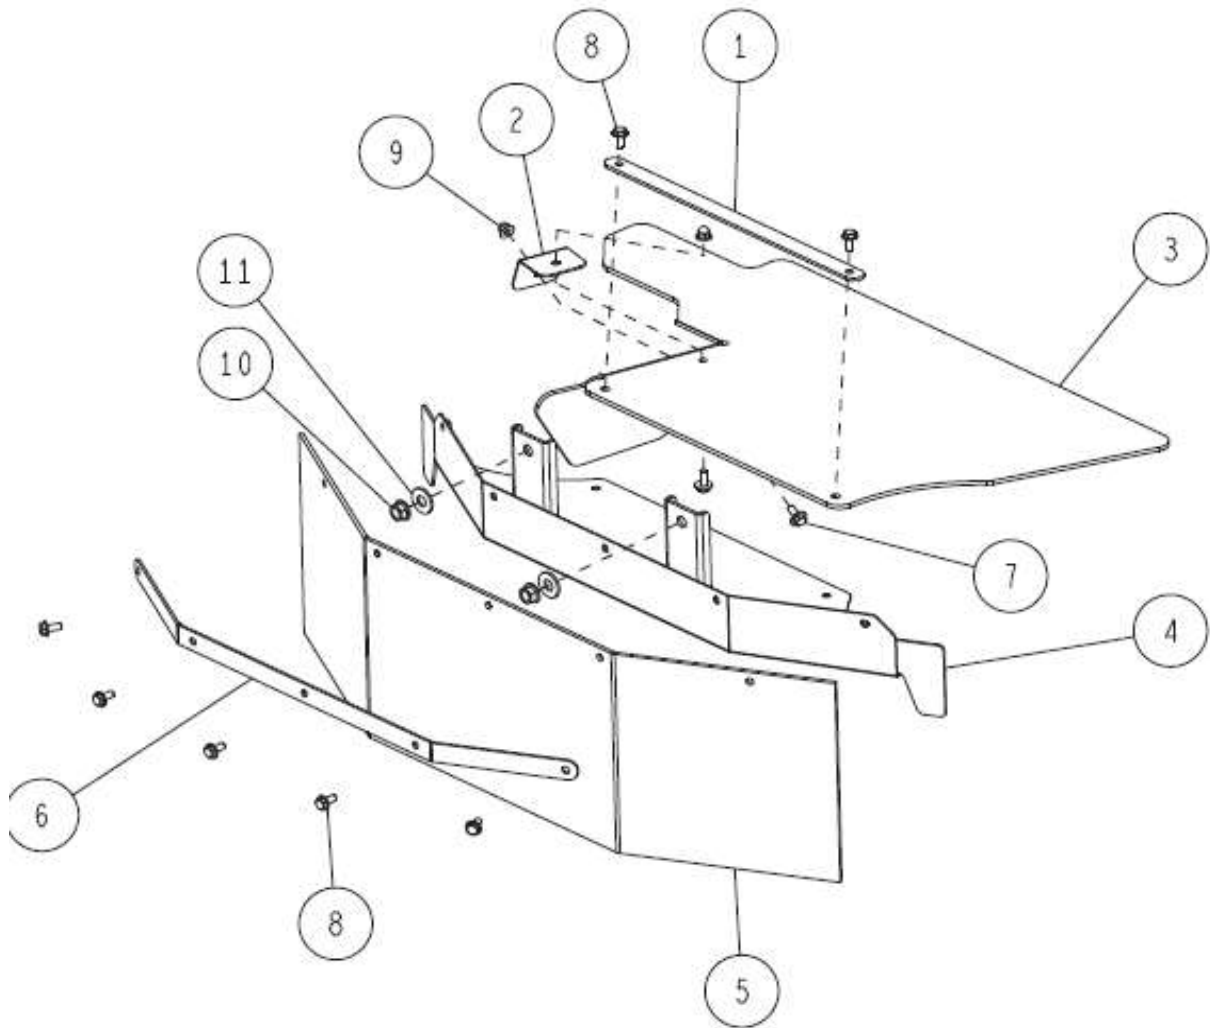

Ref.	Parts Number	Parts Name	Quantity		
1	0322-3130H	Upper Flapper Holder (Metallic Grey)	1		
2	0322-31500	Upper Flapper Holder (R)	1		
3	0341-30100	Upper Flapper	1		
4	0352-3110H	Front Upper Guard CMP (Metallic Grey)	1		
5	0352-31200	Front Flapper	1		
6	0352-3130H	Front Flapper Holder (Metallic Grey)	1		
7	83-1565-111-00	Hexagonal Bolt (with Big Washer) M6*16	2		
8	89-1137-060152	Hexagonal Bolt (PW) M6*15	7		
9	89-1581-060042	Flange Cap Nut M6	2		
10	89-1631-100042	Flange Mini Hexagonal Nut M10	2		
11	89-1713-100002	Flat Washer 10 (large)	2