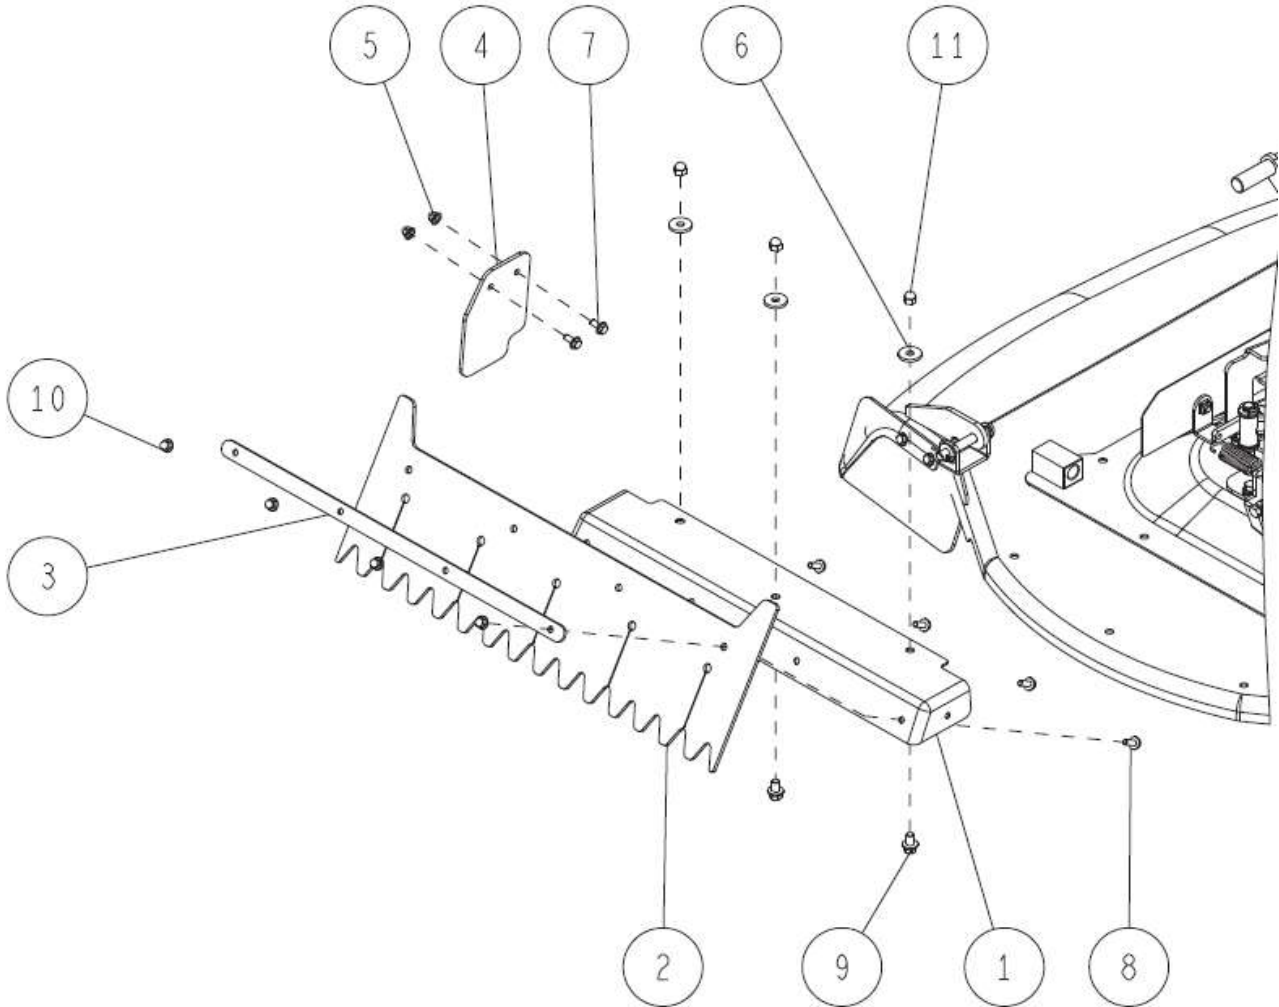

45/58 Cutting 1/6

Ref.	Parts Number	Parts Name	Quantity		
1	0244-6120H	Rear Guard (Metallic Grey)	1		
2	0244-61300	Rear Guard Flapper	1		
3	0244-6140H	Rear Guard Flapper Holder (Metallic Grey)	1		
4	0312-50700	Side Rear Flapper (L)	1		
5	0312-77500	Flange Cap Nut M6 (Meck)	2		
6	83-1751-312-00	Washer 8*25*3.2	3		
7	89-1137-060152	Hexagonal Bolt (PW) M6*15	2		
8	89-1137-060172	Hexagonal Bolt (PW) M6*17	4		
9	89-1233-080162	Mini Hexagonal Bolt (PWSW) M8*16	3		
10	89-1581-060042	Flange Cap Nut M6	4		
11	89-1671-080042	Mini Cap Nut M8	3