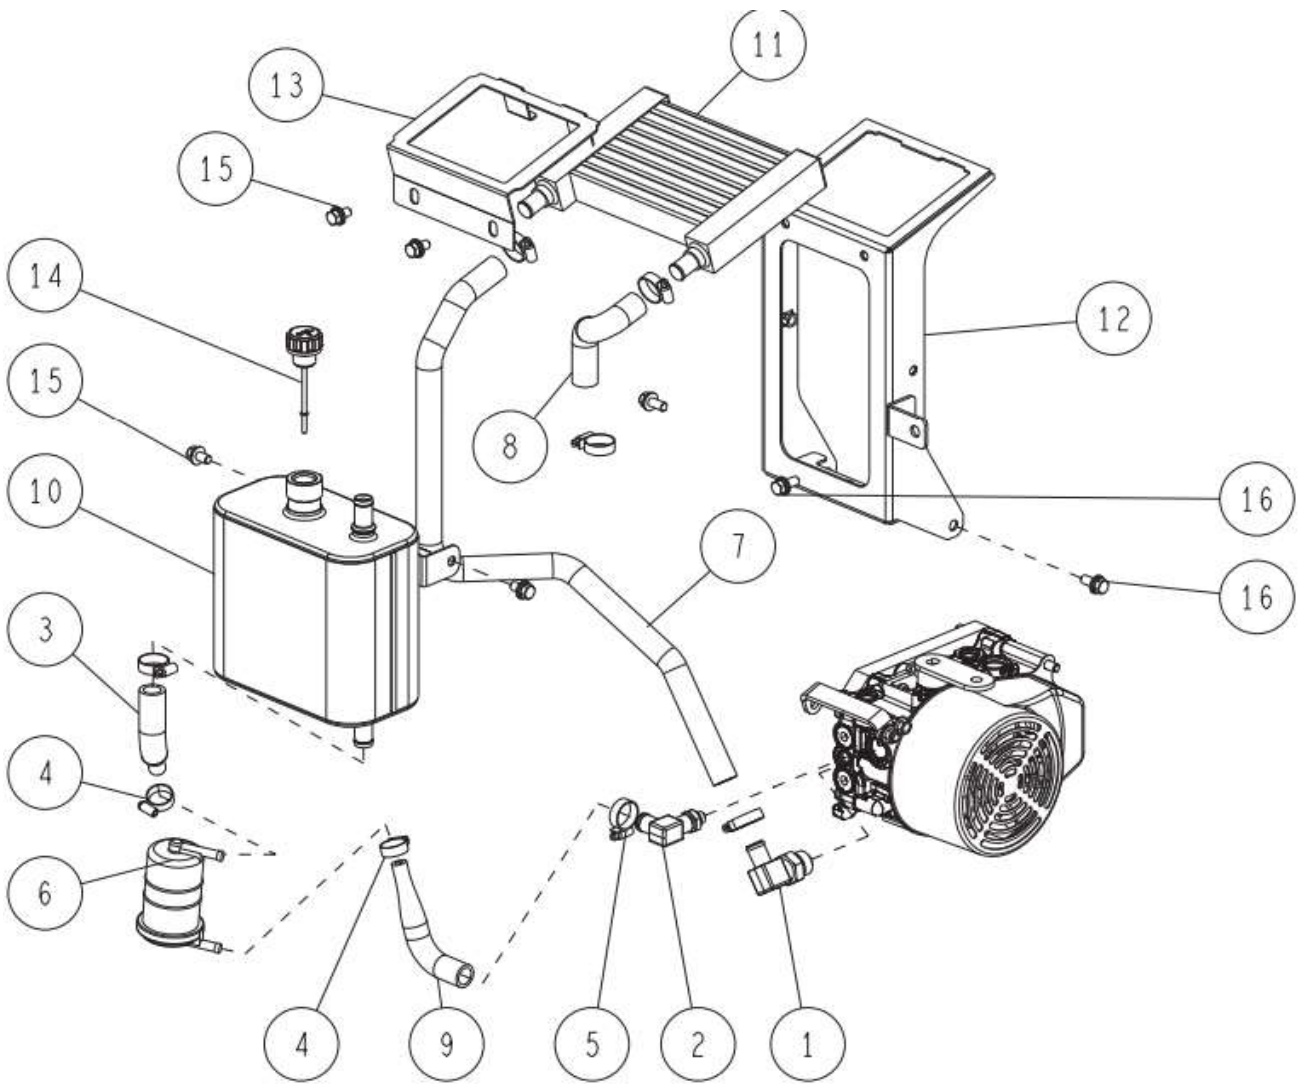

26/58 HST 1/2

Ref.	Parts Number	Parts Name	Quantity
1	0227-01400	Port Joint 7/8-14UNF	1
2	0227-01500	Poet Joint G1/4	1
3	0227-02700	HST Hose (Oil Filter)	1
4	0227-03100	Hose Clip 17	2
5	0312-74400	Hose Band 16-25	6
6	0352-75900	Oil Filter	1
7	0352-00100	Oil Hose (Cooler)	1
8	0352-00200	Oil Hose (Tank)	1
9	0352-00300	Oil Hose (Filter)	1
10	0352-01100	Oil Tank CMP	1
11	0352-01900	Oil Cooler	1
12	0352-0210H	HST Stand CMP (Metallic Grey)	1
13	0352-02200	Oil Cooler Bracket	1
14	0352-78900	Oil Gauge	1
15	89-1233-080162	Mini Hexagonal Bolt (PWSW) M8*16	4
16	89-1233-080202	Mini Hexagonal Bolt (PWSW) M8*20	3