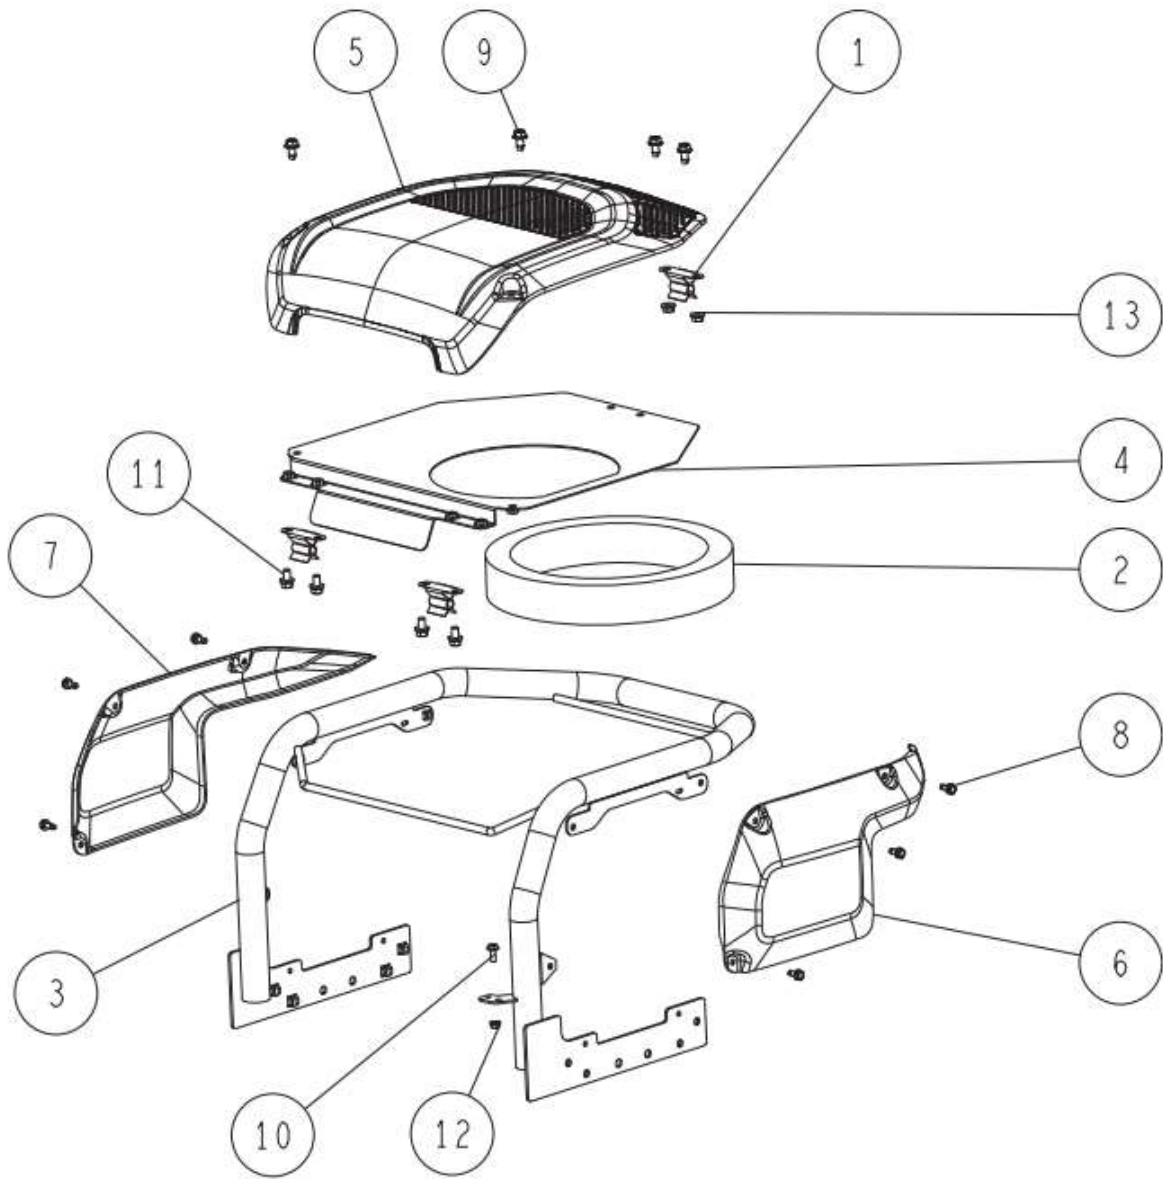

5/58 Frame 5/16

Ref.	Parts Number	Parts Name	Quantity		
1	0312-70700	Bonnet Clip	3		
2	0312-71700	Air Intake Filter Sponge	1		
3	0352-2050G	Engine Guard CMP (Green)	1		
4	0352-6010H	Exhaust Cover CMP (Metallic Grey)	1		
5	0352-70900	Engine Bonnet	1		
6	0352-71300	Engine Cowl (L)	1		
7	0352-71400	Engine Cowl (R)	1		
8	0352-79600	Earth Bolt (PW) M6*16	6		
9	0352-79700	PR Bolt (F) M8*16	4		
10	89-1137-060172	Hexagonal Bolt (PW) M6*17	1		
11	89-1233-080162	Mini Hexagonal Bolt (PWSW) M8*16	4		
12	89-1531-060042	Flange Nut M6	1		
13	89-1631-080042	Flange Mini Hexagonal Nut M8	2