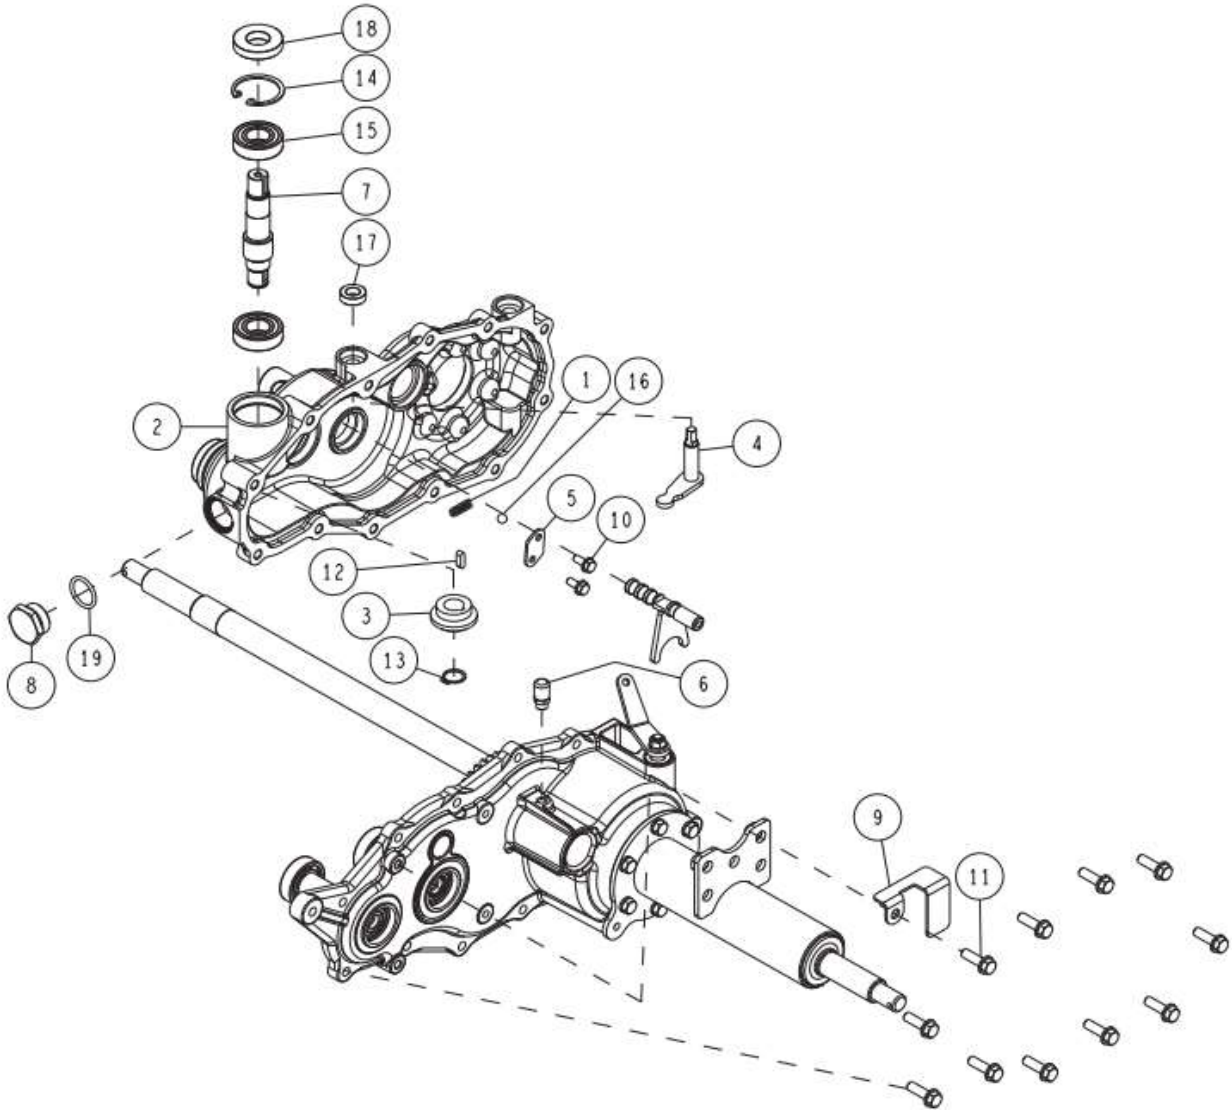

19/58 Transmission 2/8

Ref.	Parts Number	Parts Name	Quantity		
-	0244-08000	Oil Seal 25.47.15(with DP)	1	4,9	
1	0312-0110H	Axle Case (L) CMP (Metallic Grey)	1		
2	0342-77800	Bearing 6005 2NSE-NB	2		
3	83-1020-349-00	Copper Packing 10.5*18*1.6	1		
4	83-1415-663-00	Oil Seal adapter DP 25.30.15	1		
5	89-1232-080202	Mini Hexagonal Bolt (SW) M8*20	6		
6	89-1252-100122	Flange Mini Hexagonal Bolt M10*12 (slender)	1		
7	89-2512-000470	Snap Ring (R47)	1		
8	89-5121-284708	Oil Seal UE 28.47.8	1		
9	89-5121-304707	Oil Seal UE 30.47.7	1		

20/58 Transmission 3/8

Ref.	Parts Number	Parts Name	Quantity		
1	0207-02500	Sub Change Arm	1		
2	0284-4020H	Transmission Pulley(Hi) (Metallic Grey)	1		
3	83-1415-671-00	Seal cap 22	1		
4	83-1482-311-00	Washer 6.5*22*3.2	1		
5	89-1113-060202	Hexagonal Bolt (8T) M6*20	1		
6	89-1543-080002	Mini Hexagonal Nut (SW) M8	1		
7	89-1750-060002	Spring Washer 6	1		
8	89-2151-050200	Key 5*20 (half round)	1		
9	89-5125-153007	Oil Seal UE 15.30.07F	1		

21/58 Transmission 4/8

Ref.	Parts Number	Parts Name	Quantity	
-	0289-01000	Oil Plug Assy (with O Ring)	1	8 , 19
1	80-1310-138-00	Spring 1.4	1	
2	0207-00100	Transmission Case(L)	1	
3	0207-00400	20T Spiral Mita Gear(L)	1	
4	0207-01700	Swing Arm CMP	1	
5	0207-01900	Shift Spring Holder	1	
6	0207-06100	Air Breather	1	
7	0281-00300	A Axle	1	
8	0289-01100	Oil Plug Assy (without O Ring)	1	
9	0342-00100	Seal Cap Holder	1	
10	83-1020-148-00	Tapping Bolt M6*14	2	
11	83-1482-143-00	Tapping Bolt M8*25	12	
12	89-2150-050160	Key 5*16 (round)	1	
13	89-2511-000170	Snap Ring (S17)	1	
14	89-2512-000420	Snap Ring (R42)	1	
15	89-3115-060044	Bearing 6004 2RS	2	
16	89-3410-080000	Steel Ball 8.0	1	
17	89-5121-122207	Oil Seal UE 12.22.7	1	
18	89-5121-204208	Oil Seal UE 20.42.8	1	
19	89-5221-024000	O Ring P24	1	